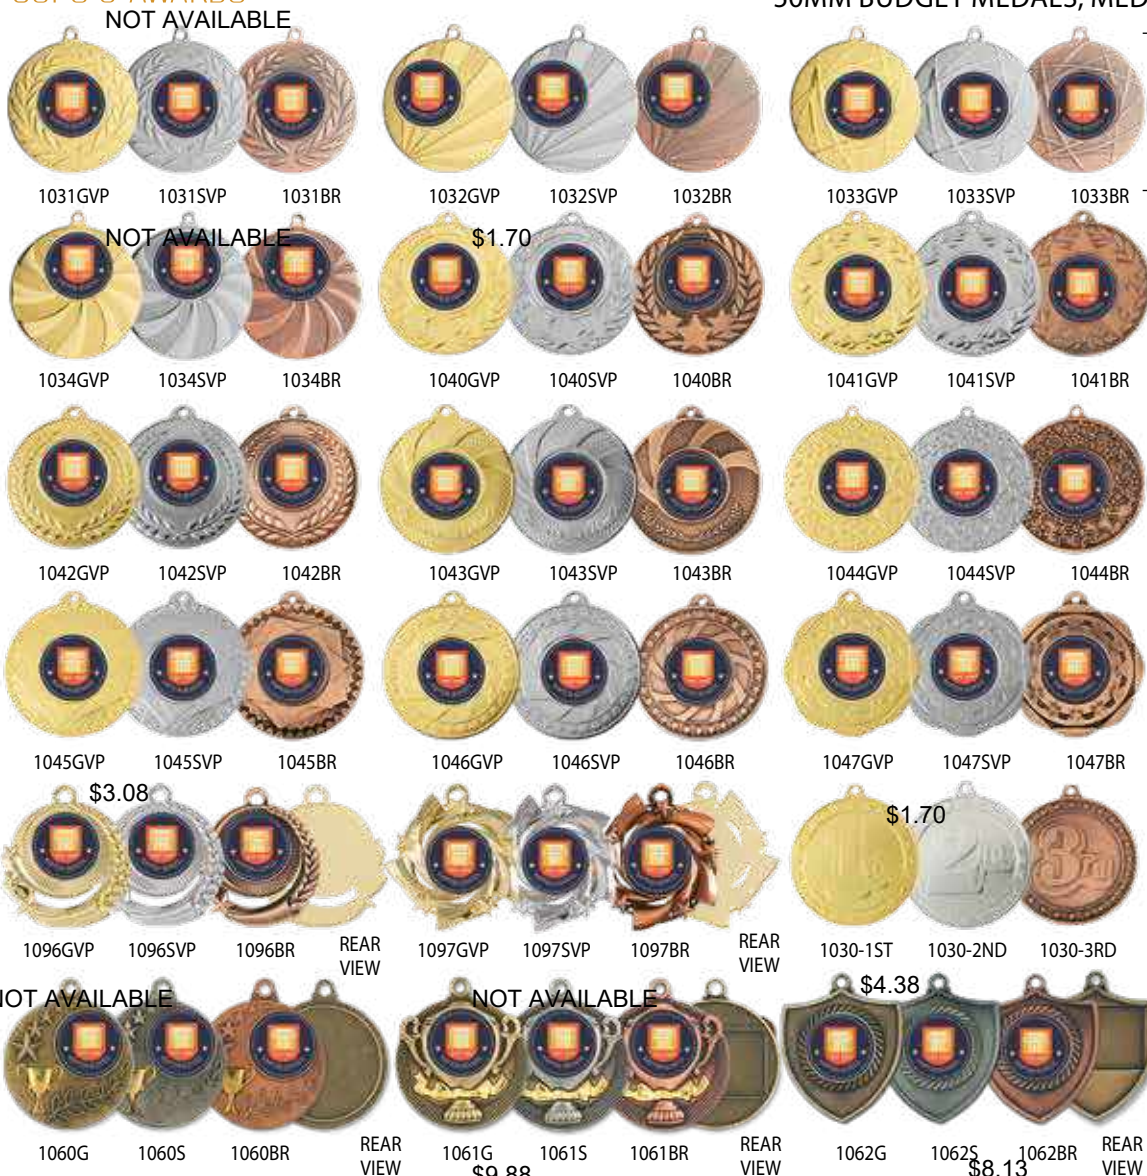

MAGIC MEDAL CASES

An innovative way to display your medals - the transparent membrane secures medal in place suspending it within the frame of the presentation box.

CLASSIC MEDAL CASES

Available in 2 sizes