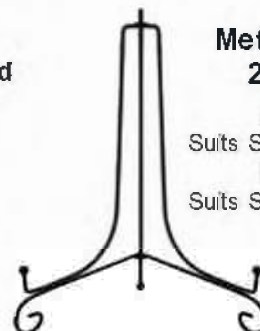

Extra large size

Triumph Shield Award
3 sizes

- SH02A - 255mm \$48.65
- SH02B - 305mm \$62.90
- SH02C - 360mm \$74.30

Engraved Shield Award
Brushed Gold

- SH03 - 210mm \$23.60
- LS8 - Shield Only
- *Includes stand

Metal Easel
2 sizes

- EK18
Suits Shield 340mm
- EK19
Suits Shield 400mm

Side view

Assembly Shields & Plaques

Assembly Shields INCLUDE plate place holders for ease of future use

Perpetual Awards

Distinction Silver - 340mm
 PES-13-01 \$152.50
 LS13-Shield Only