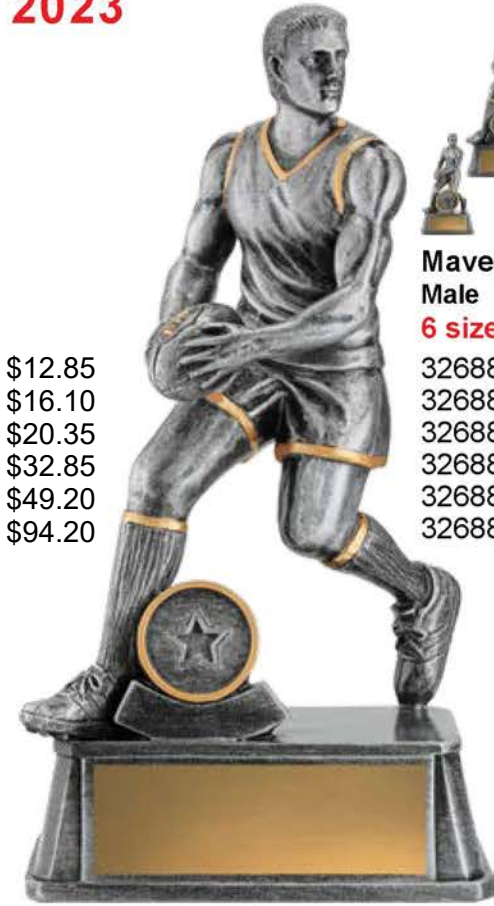

- A2631A - 110mm \$11.10
- A2631B - 130mm \$13.95
- A2631C - 150mm \$16.70

NEW

Strike Series

3 sizes

- \$12.85 34131A - 125mm
- \$16.35 34131B - 150mm
- \$19.85 34131C - 175mm

Aussie Rules 2023

\$12.85
\$16.10
\$20.35
\$32.85
\$49.20
\$94.20