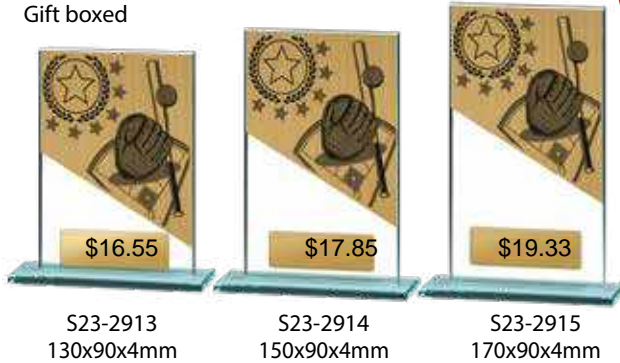

2D
THEME

3 SIZES

\$10.53	125mm	S23-2904
\$13.88	150mm	S23-2905
\$20.15	175mm	S23-2906

2D
THEME

BASEBALL

CHALLENGER SERIES

2D
THEME

3 SIZES

\$10.18	125mm	S23-2907
413.88	150mm	S23-2908
420.15	175mm	S23-2909

SIERRA TOWER

2D
THEME

S23-2910	90mm	S23-2911	110mm	S23-2912	130mm
\$9.75		412.58		\$15.13	

REVERSE
ANGLE

BUDGET GLASS

Gift boxed

NEW

NEW

S23-2913	130x90x4mm	S23-2914	150x90x4mm	S23-2915	170x90x4mm
\$15.40		\$17.18		\$19.33	

LARGEST
SIZE

NEW

3 SIZES

\$9.65	155x105mm	S23-2919
\$10.40	175x125mm	S23-2920
\$11.65	200x150mm	S23-2921

NEW

LARGEST
SIZE