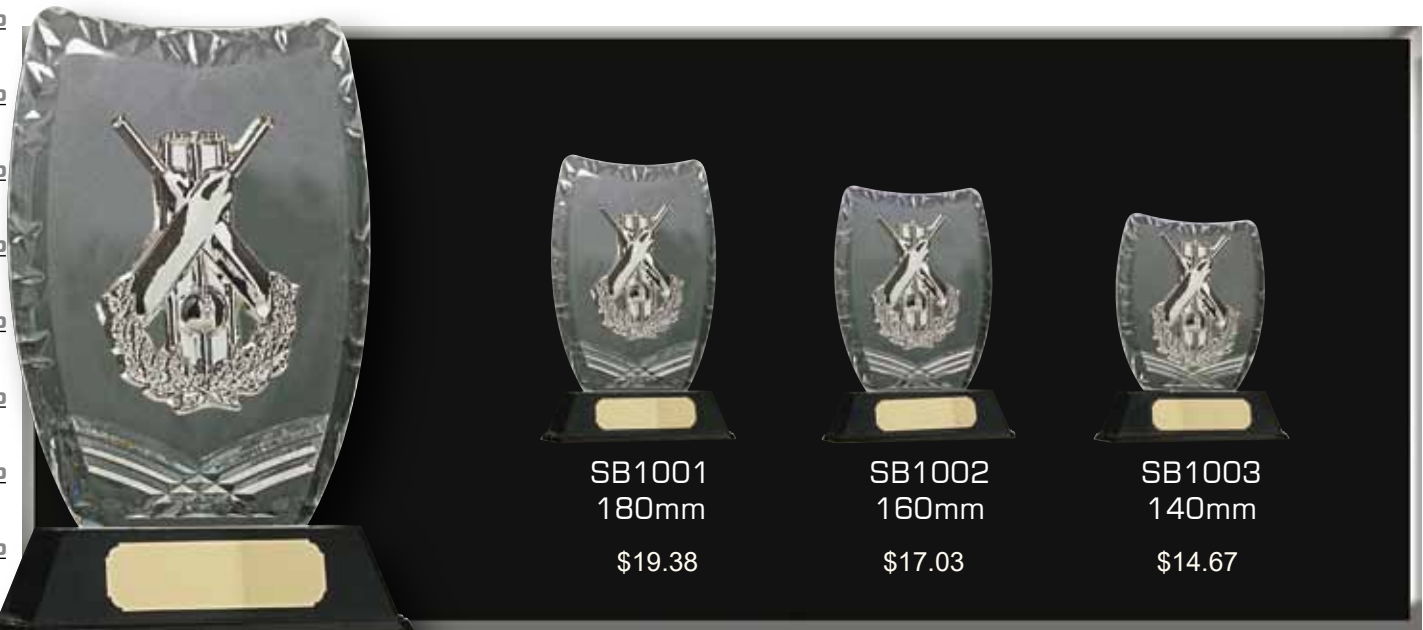

SB801
251mm
\$53.48

SB802
209mm
\$47.08

SB803
184mm
\$39.75

SB804
250mm
\$38.33

SB805
200mm
\$30.54

SB806
170mm
\$28.59

SB807
254mm
\$54.42

SB808
225mm
\$49.44

SB809
204mm
\$33.90

BALL NOT INCLUDED.
SUITABLE FOR YOUR MATCH BALL.

SB901	SB902	SB903	SB904
220mm	215mm	205mm	185mm
\$19.23	\$18.54	\$18.22	\$15.36

SB905	SB906	SB907	SB908
290mm	261mm	240mm	216mm
\$25.83	\$23.07	\$21.99	\$20.57

SB909	SB910	SB911
276mm	251mm	226mm
\$49.21	\$44.91	\$37.57

290
285
280
275
270
265
260
255
250
245
240
235
230
225
220
215
210
205
200
195
190
185
180
175
170
165
160
155
150
145
140
135
130
125
120
115
110
105
100
95
85
75
65
55
45
35
25
15
10
5

SB1001
180mm
\$19.38

SB1002
160mm
\$17.03

SB1003
140mm
\$14.67

SB1004
270mm
\$24.95

SB1005
250mm
\$23.96

SB1006
225mm
\$23.07

SB1007
172mm
\$14.19

SB1008
232mm
\$45.08