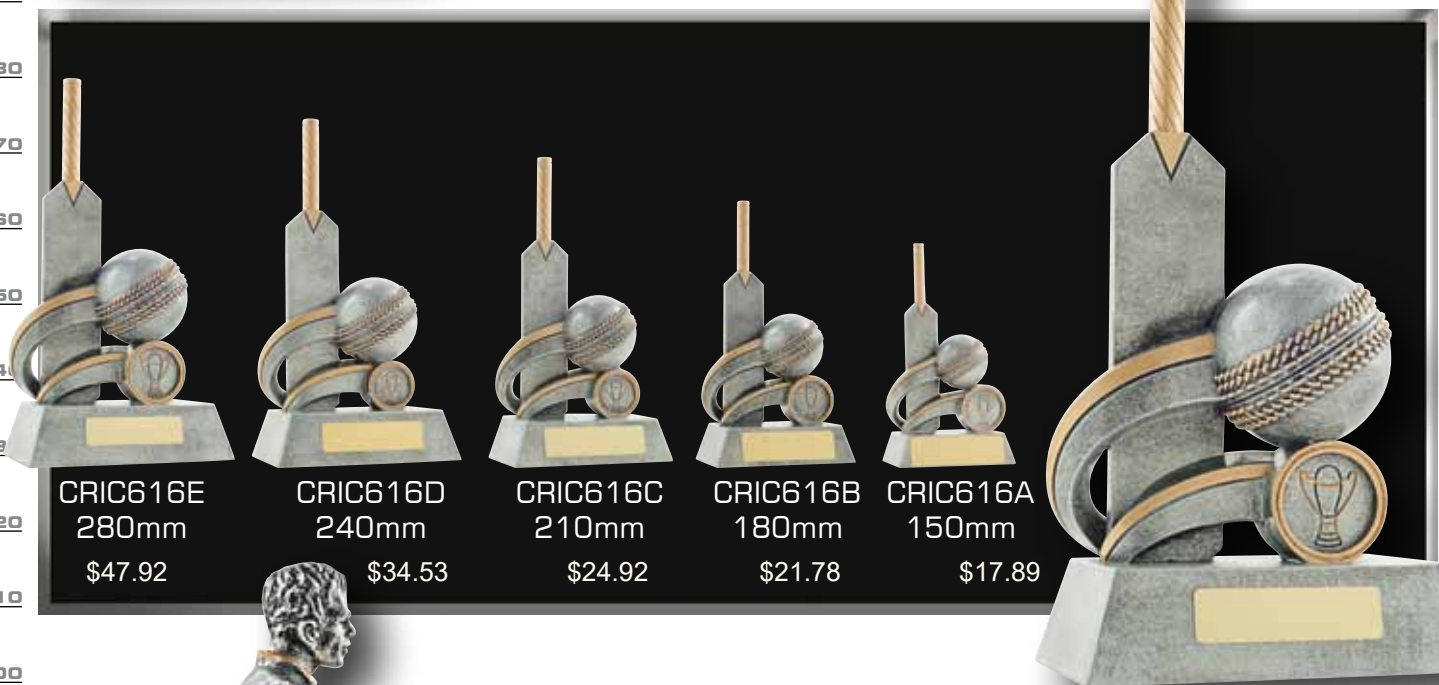

CRIC616E 280mm $47.92	CRIC616D 240mm $34.53	CRIC616C 210mm $24.92	CRIC616B 180mm $21.78	CRIC616A 150mm $17.89