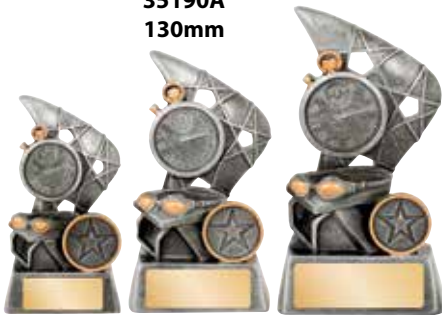

FEMALE

35191B
150mm

35191A
130mm

RENO SERIES

3 SIZES
JW9990A - 110mm \$12.98
JW9990B - 130mm \$14.99
JW9990C - 150mm \$17.11

\$7.84
35190B
150mm

\$6.88
35190A
130mm

KONA SERIES

3 SIZES
RGL168A - 140mm \$11.96
RGL168B - 165mm \$14.99
RGL168C - 180mm \$18.01

RENO SERIES

3 SIZES
JW9968A - 110mm \$11.96
JW9968B - 130mm \$14.99
JW9968C - 150mm \$17.11

SOLAR SERIES

3 SIZES
RLC868A - 100mm \$11.66
RGL868B - 130mm \$14.38
RGL868C - 155mm \$17.11

JEWEL SERIES

3 SIZES
\$12.57 RLC468A - 120mm
\$14.38 RLC468B - 140mm
\$16.64 RLC468C - 160mm

HAWK SERIES

3 SIZES
16568A - 100mm \$11.77
16568B - 125mm \$14.99
16568C - 150mm \$18.01

LIFE SAVING SWIMMING