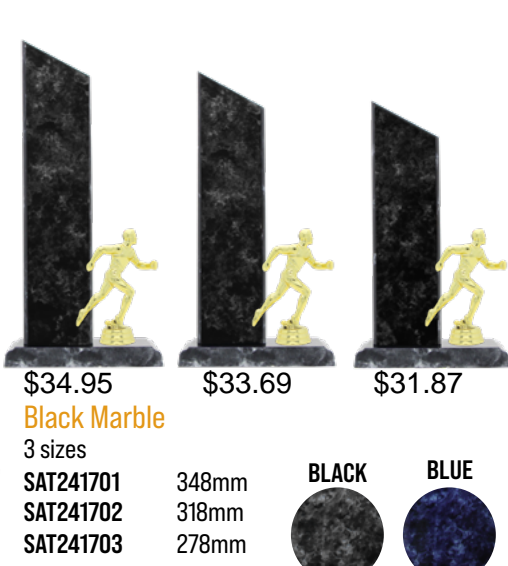

Range of 3 colours (KM, BM, PM):

6 sizes	SAT241501	178mm	\$25.69
	SAT241502	198mm	\$29.51
	SAT241503	228mm	\$34.02
	SAT241504	258mm	\$38.67
	SAT241505	287mm	\$46.45
	SAT241506	318mm	\$50.05

**Black Marble**

**Purple Marble**

4 sizes

SAT231505	300mm	\$30.42
SAT231506	265mm	\$28.41
SAT231507	240mm	\$26.10
SAT231508	215mm	\$23.71

**Purple Marble**

4 sizes

SAT231509	285mm	\$26.35
SAT231510	250mm	\$23.71
SAT231511	225mm	\$21.40
SAT231512	210mm	\$19.00

MALE

FEMALE

**Blue Marble**

4 sizes

SAT231513	285mm	\$27.20
SAT231514	250mm	\$24.56
SAT231515	225mm	\$22.25
SAT231516	210mm	\$19.86

Square engraving space on all above Medals 32x32mm

- RIB - B
- RIB - BG
- RIB - BM
- RIB - BW
- RIB - DB
- RIB - DBG
- RIB - DBLB
- RIB - DBW
- RIB - G
- RIB - GT
- RIB - K
- RIB - KG
- RIB - KW
- RIB - LB
- RIB - LBW
- RIB - M
- RIB - MG
- RIB - MLB
- RIB - MW
- RIB - N
- RIB - NG
- RIB - NRG
- RIB - NW
- RIB - P
- RIB - PINK
- RIB - R
- RIB - RB
- RIB - RBG
- RIB - RGK
- RIB - RK
- RIB - RW
- RIB - RWB
- RIB - RWK
- RIB - RY
- RIB - SB
- RIB - SG
- RIB - SS
- RIB - T
- RIB - W
- RIB - AUST
- RIB - SPORT
- RIB - RAIN
- RIB - STAR

**Black Marble**  
3 sizes  
SAT241701  
SAT241702  
SAT241703

348mm  
318mm  
278mm

AVAILABLE IN THE ABOVE COLOURS

**Black Marble**  
3 sizes  
SAT241704  
SAT241705  
SAT241706

260mm  
230mm  
200mm

**TRACK**