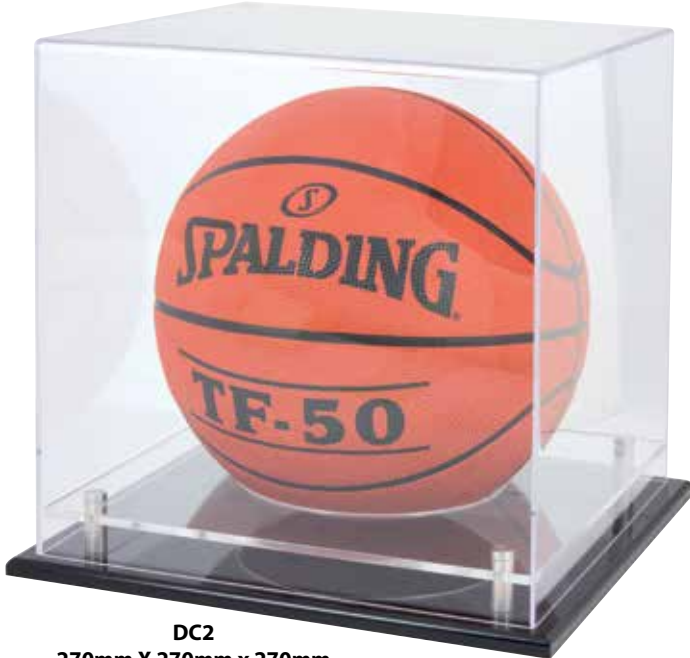

DC2
270mm X 270mm x 270mm
DISPLAY CASE
(BALL NOT INCLUDED) $178.75