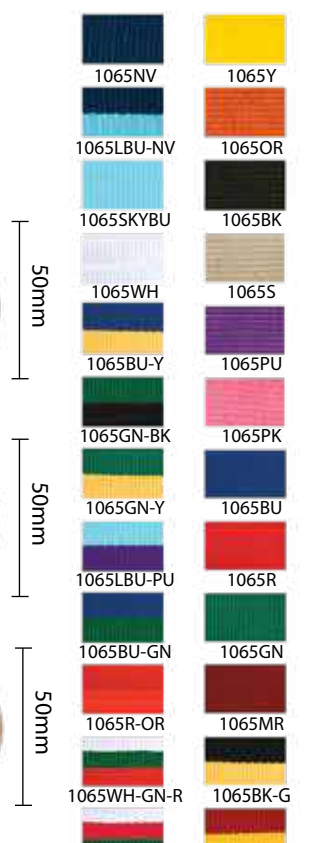

NETBALL

MEDALS, MEDAL CASES & RIBBONS

$1.00