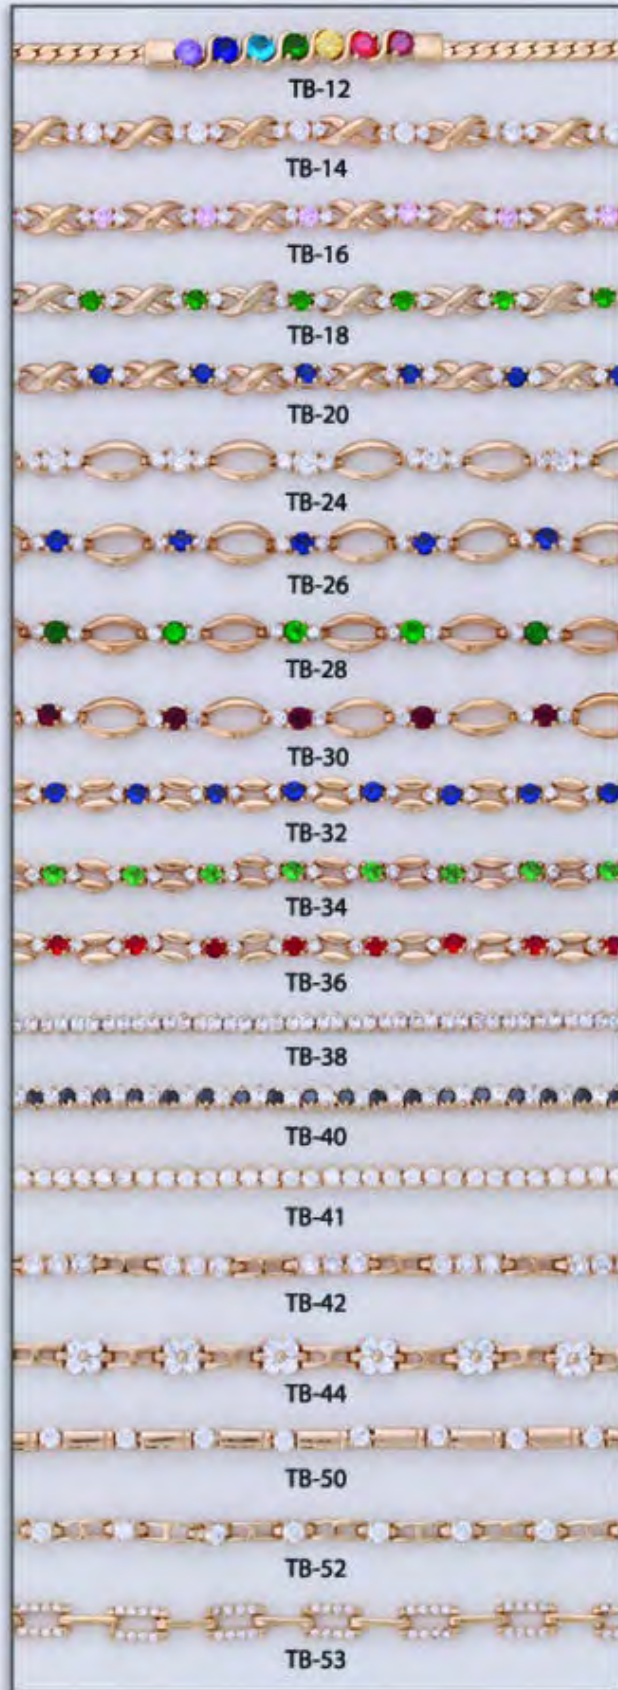

# Bracelets

Pg. 12

## Bangle Bracelets

BNB-22 BNB-24 BNB-25 BNB-26 BNB-27 BNB-28 BNB-32 BNB-33 BNB-34 BNB-35 BNB-36 BNB-41 BNB-42 BNB-43

BNB-44 BNB-45 BNB-46

XLG = 3" dia.  
LG = 2 3/4" dia.  
MD = 2 1/2" dia.  
SM = 2 1/4" dia.  
XSM = 2" dia.

BNB-52 BNB-54 BNB-61

BNB-62 BNB-63 BNB-65 BNB-67 BNB-95 BNB-97

BNB-100

BNB-103

# Regular Charms

Pg. 54

Pg. 62