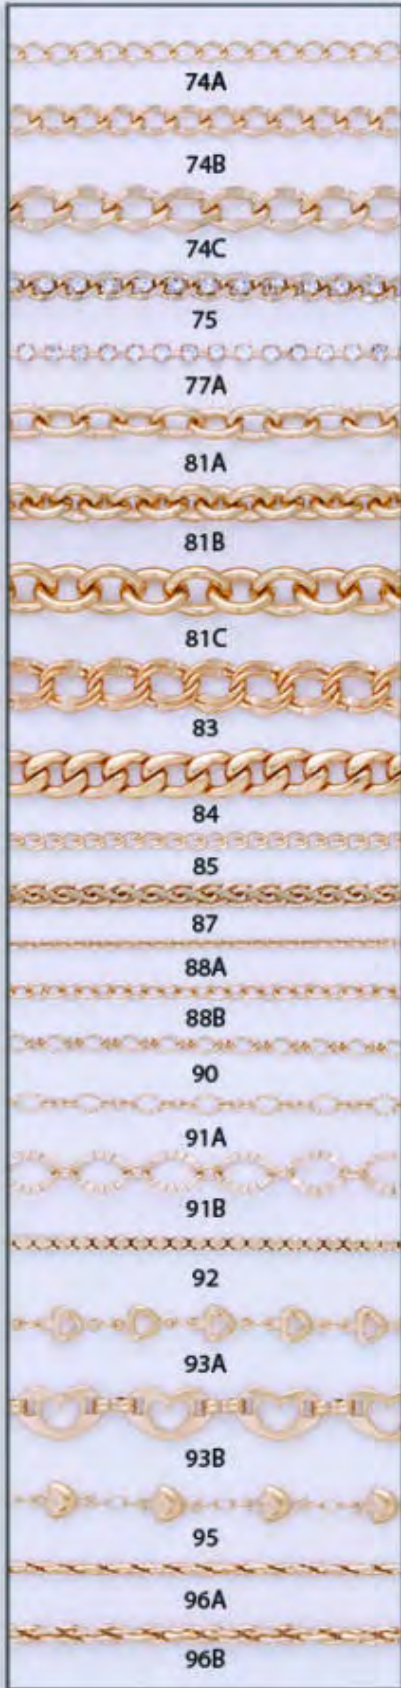

# Rhodium

**All items are also  
available in Rhodium!  
Please add "RD" to the front of  
stock number when ordering in Rhodium**

## Chain By The Inch

## Bangle Bracelets

BNB-22 BNB-24 BNB-25 BNB-26 BNB-27 BNB-28 BNB-32 BNB-33 BNB-34 BNB-35 BNB-36 BNB-41 BNB-42 BNB-43

BNB-44 BNB-45 BNB-46

XLG = 3" dia.  
LG = 2 3/4" dia.  
MD = 2 1/2" dia.  
SM = 2 1/4" dia.  
XSM = 2" dia.

BNB-52 BNB-54 BNB-61

BNB-62 BNB-63 BNB-65 BNB-67 BNB-95 BNB-97

BNB-100

BNB-103