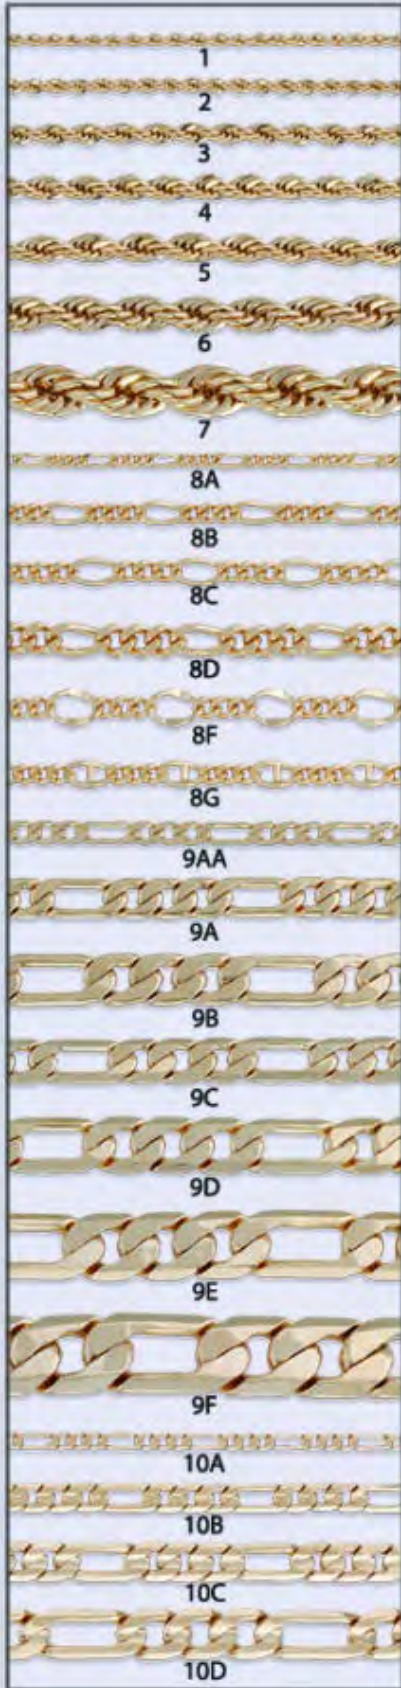

# BrimStone Jewelry

# Rhodium

**All items are also  
available in Rhodium!  
Please add "RD" to the front of  
stock number when ordering in Rhodium**

## Chain By The Inch

## Bangle Bracelets

BNB-22 BNB-24 BNB-25 BNB-26 BNB-27 BNB-28 BNB-32 BNB-33 BNB-34 BNB-35 BNB-36 BNB-41 BNB-42 BNB-43

BNB-44 BNB-45 BNB-46

XLG = 3" dia.  
LG = 2 3/4" dia.  
MD = 2 1/2" dia.  
SM = 2 1/4" dia.  
XSM = 2" dia.