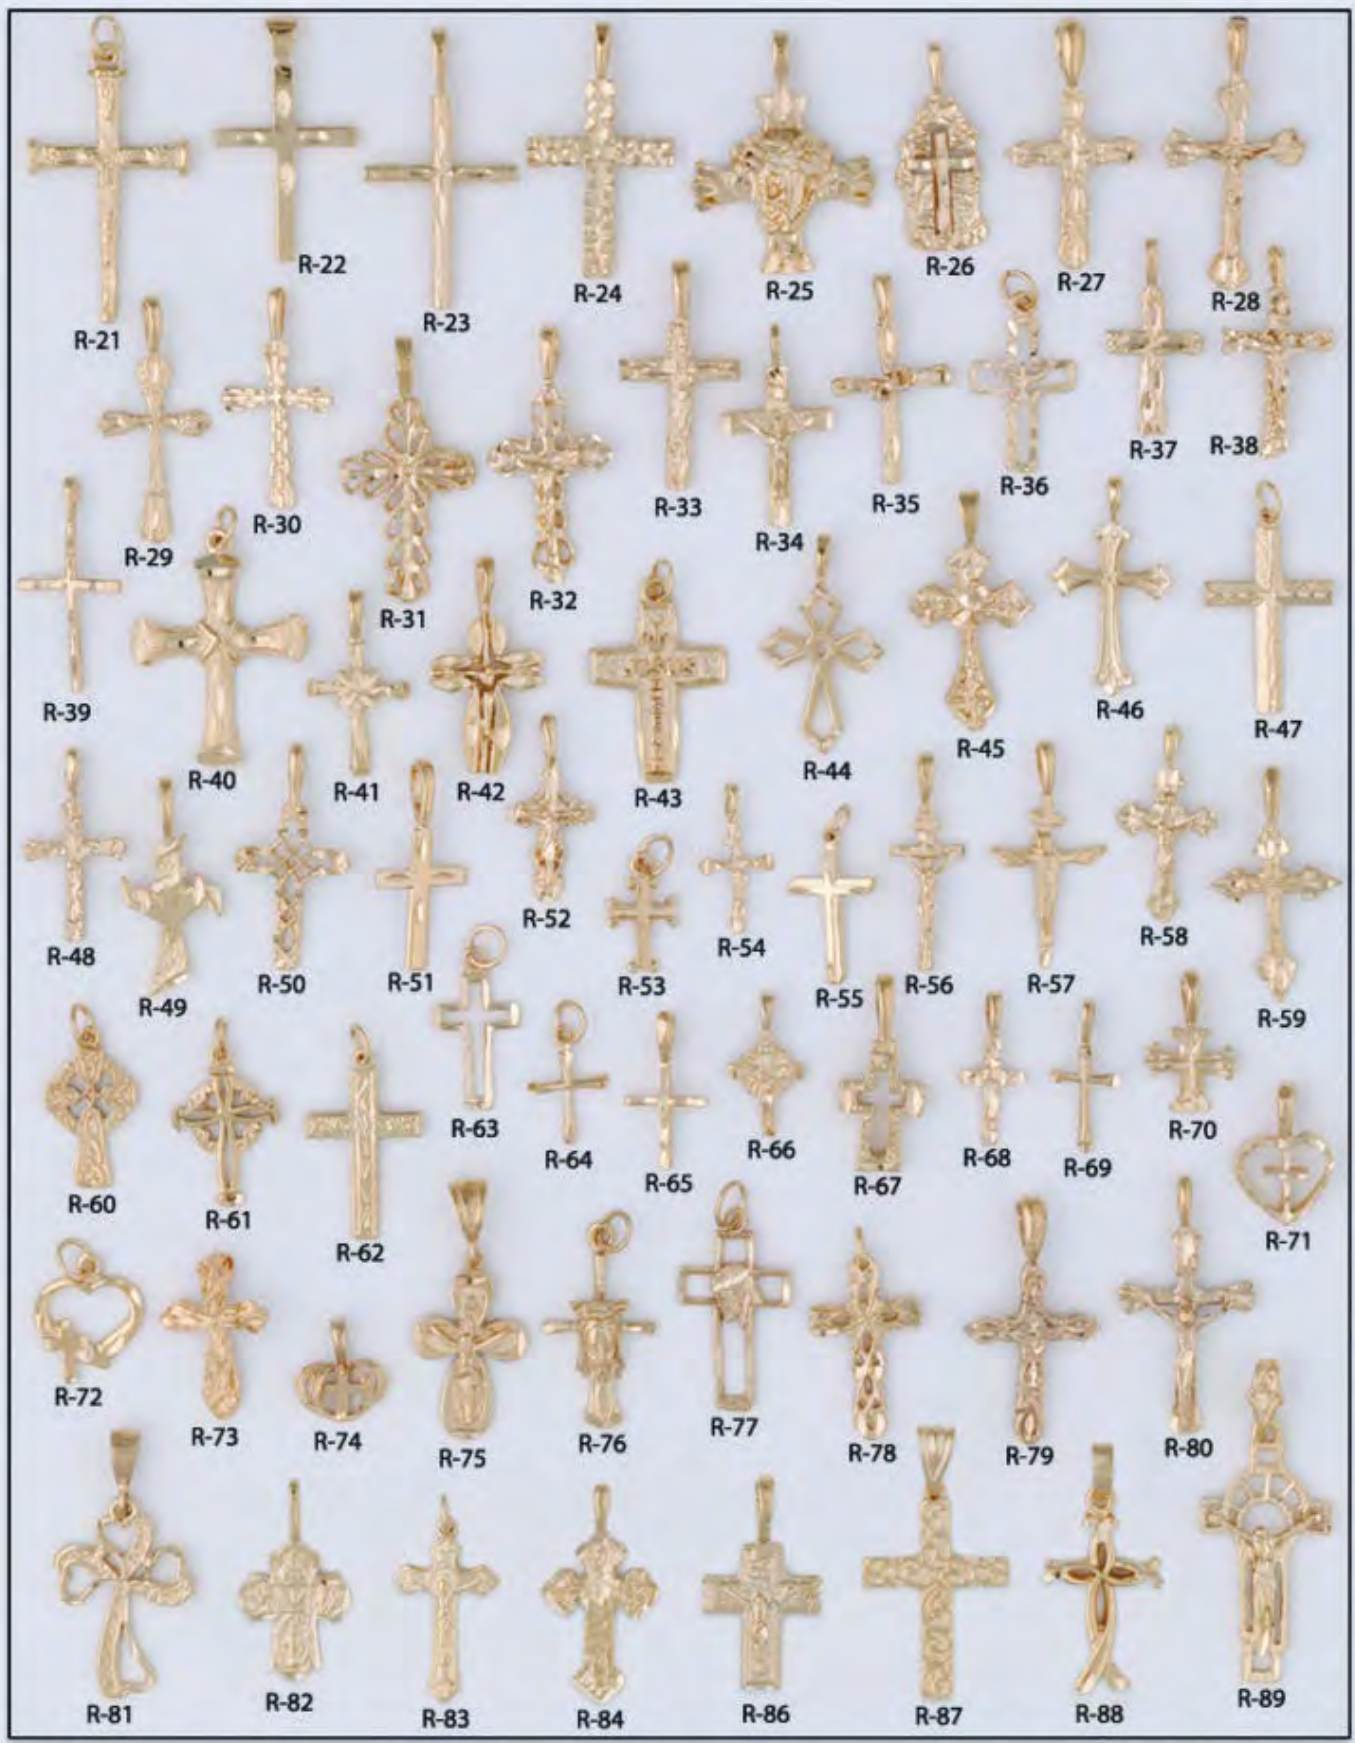

## Bangle Bracelets

BNB-22 BNB-24 BNB-25 BNB-26 BNB-27 BNB-28 BNB-32 BNB-33 BNB-34 BNB-35 BNB-36 BNB-41 BNB-42 BNB-43

BNB-44 BNB-45 BNB-46

XLG = 3" dia.  
LG = 2 3/4" dia.  
MD = 2 1/2" dia.  
SM = 2 1/4" dia.  
XSM = 2" dia.

## Picture Charms

# Regular Charms

Pg. 54

Pg. 62