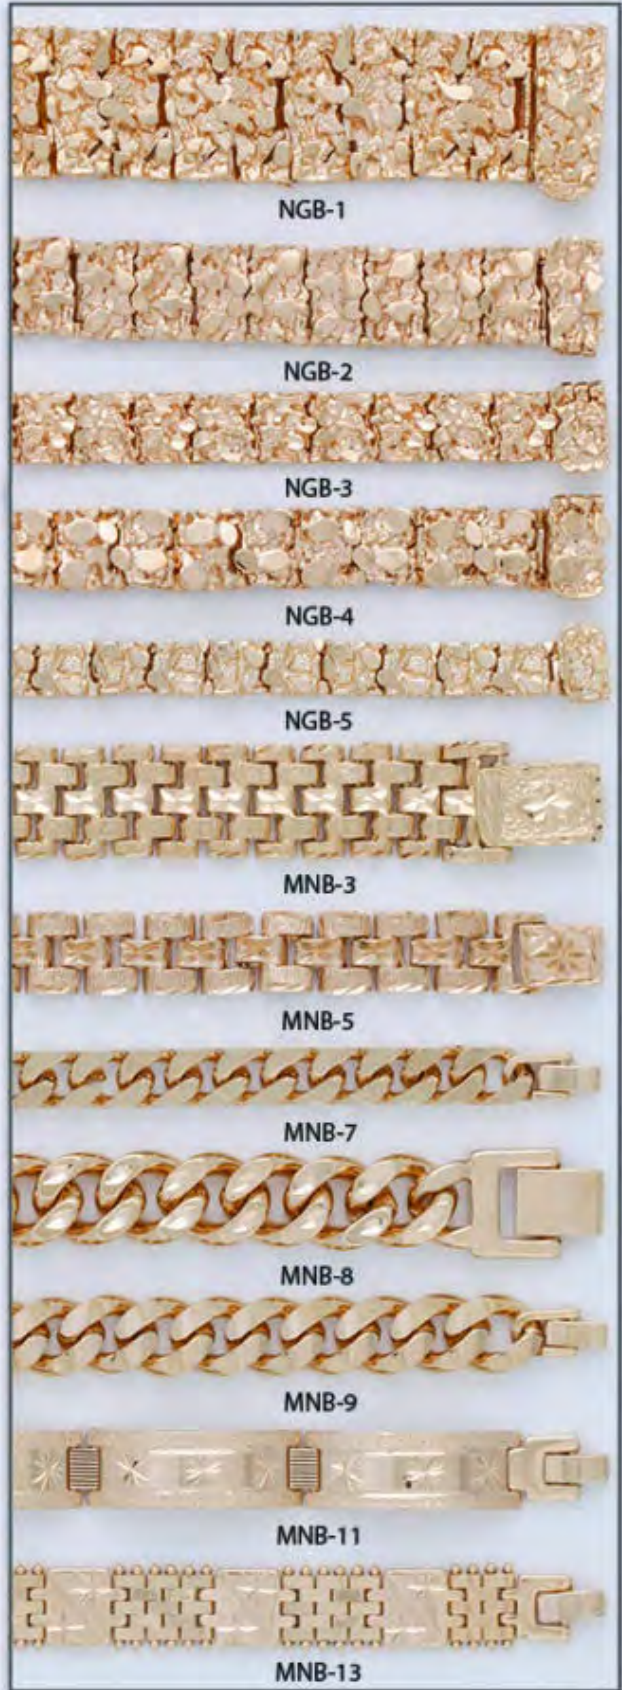

## Chain By The Inch

## Clasps and Findings

# Bracelets

Pg. 12

## Bangle Bracelets

BNB-22 BNB-24 BNB-25 BNB-26 BNB-27 BNB-28 BNB-32 BNB-33 BNB-34 BNB-35 BNB-36 BNB-41 BNB-42 BNB-43

BNB-44 BNB-45 BNB-46

XLG = 3" dia.  
LG = 2 3/4" dia.  
MD = 2 1/2" dia.  
SM = 2 1/4" dia.  
XSM = 2" dia.