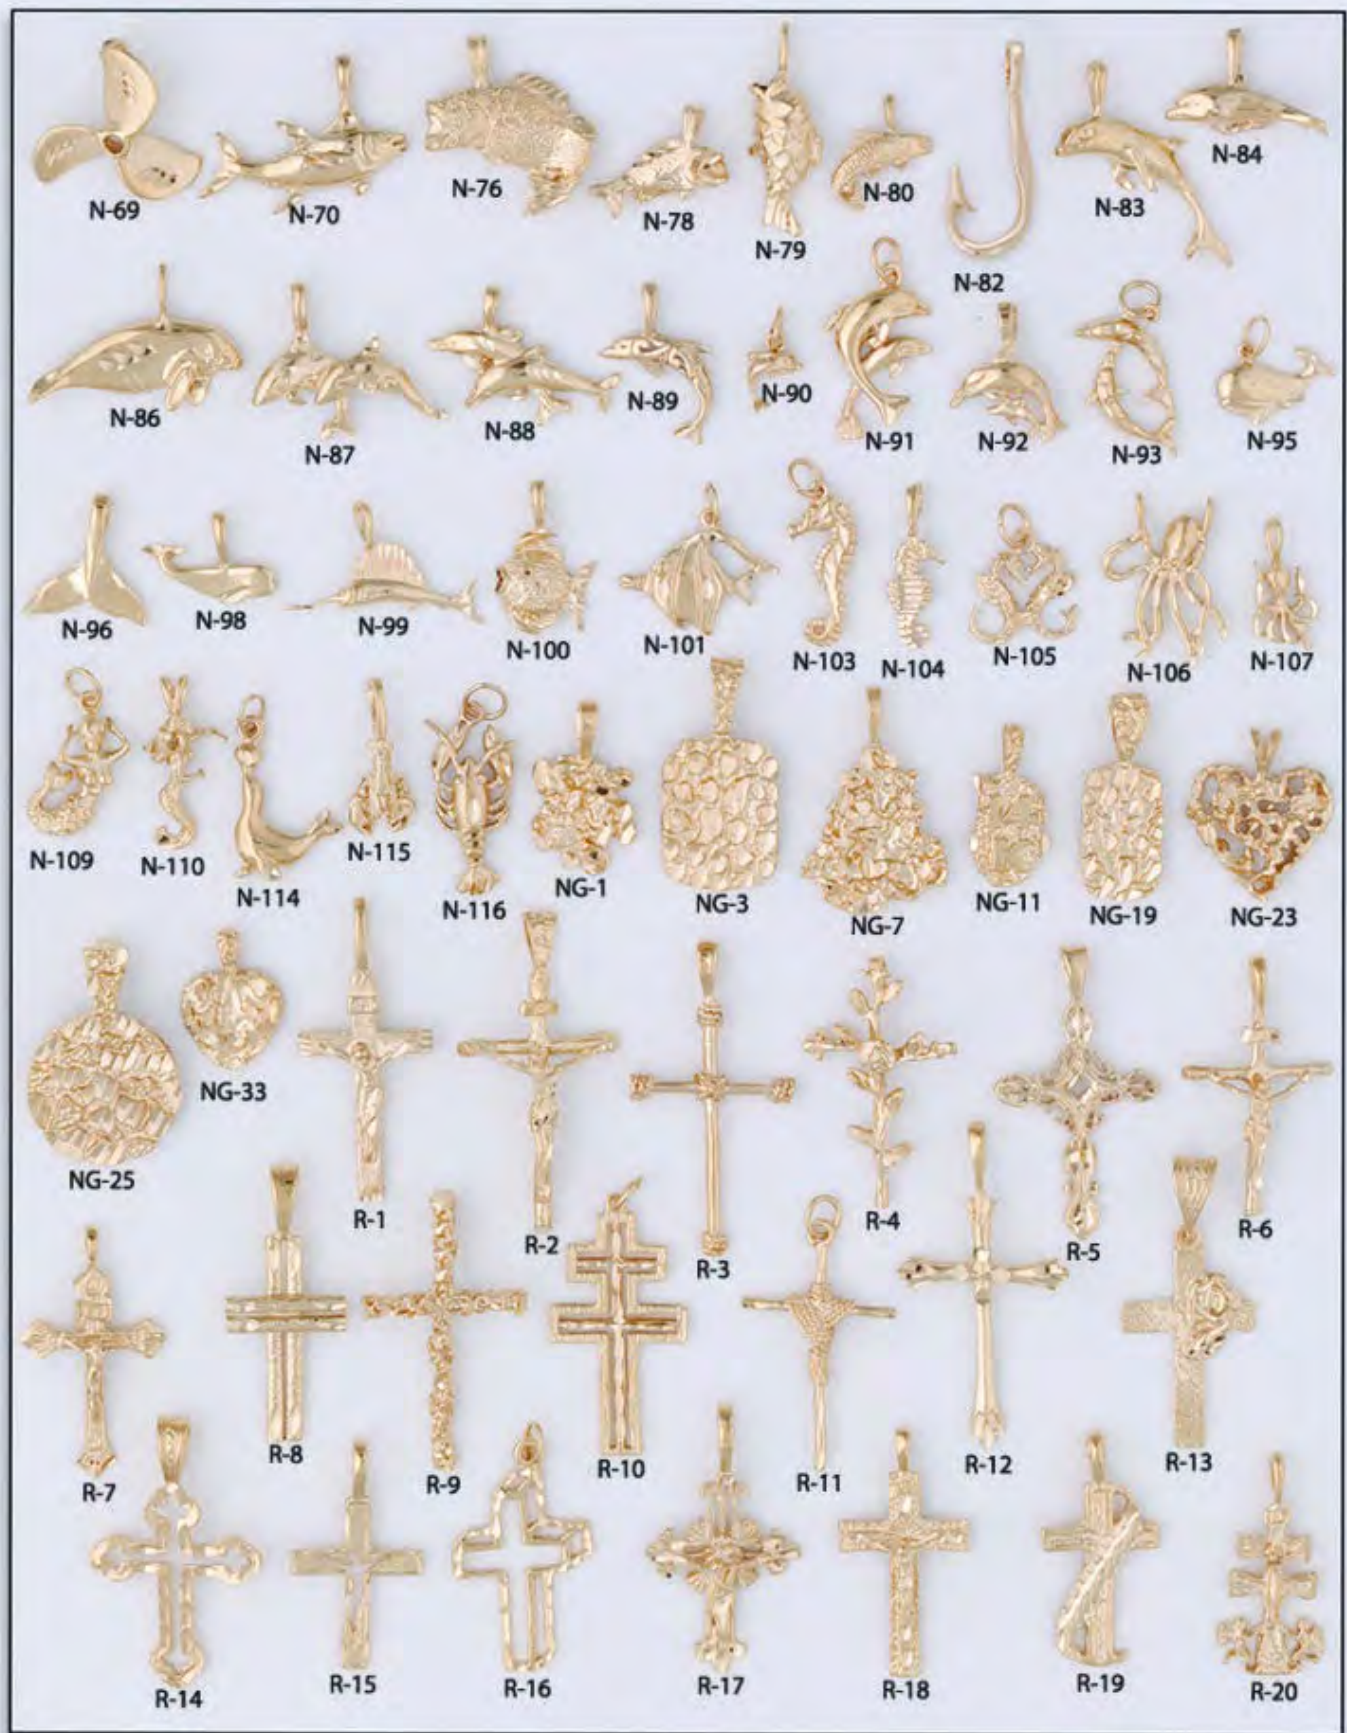

## Bangle Bracelets

BNB-22 BNB-24 BNB-25 BNB-26 BNB-27 BNB-28 BNB-32 BNB-33 BNB-34 BNB-35 BNB-36 BNB-41 BNB-42 BNB-43

BNB-44 BNB-45 BNB-46

XLG = 3" dia.  
LG = 2 3/4" dia.  
MD = 2 1/2" dia.  
SM = 2 1/4" dia.  
XSM = 2" dia.

## Picture Charms

# Regular Charms

Pg. 54

Pg. 62