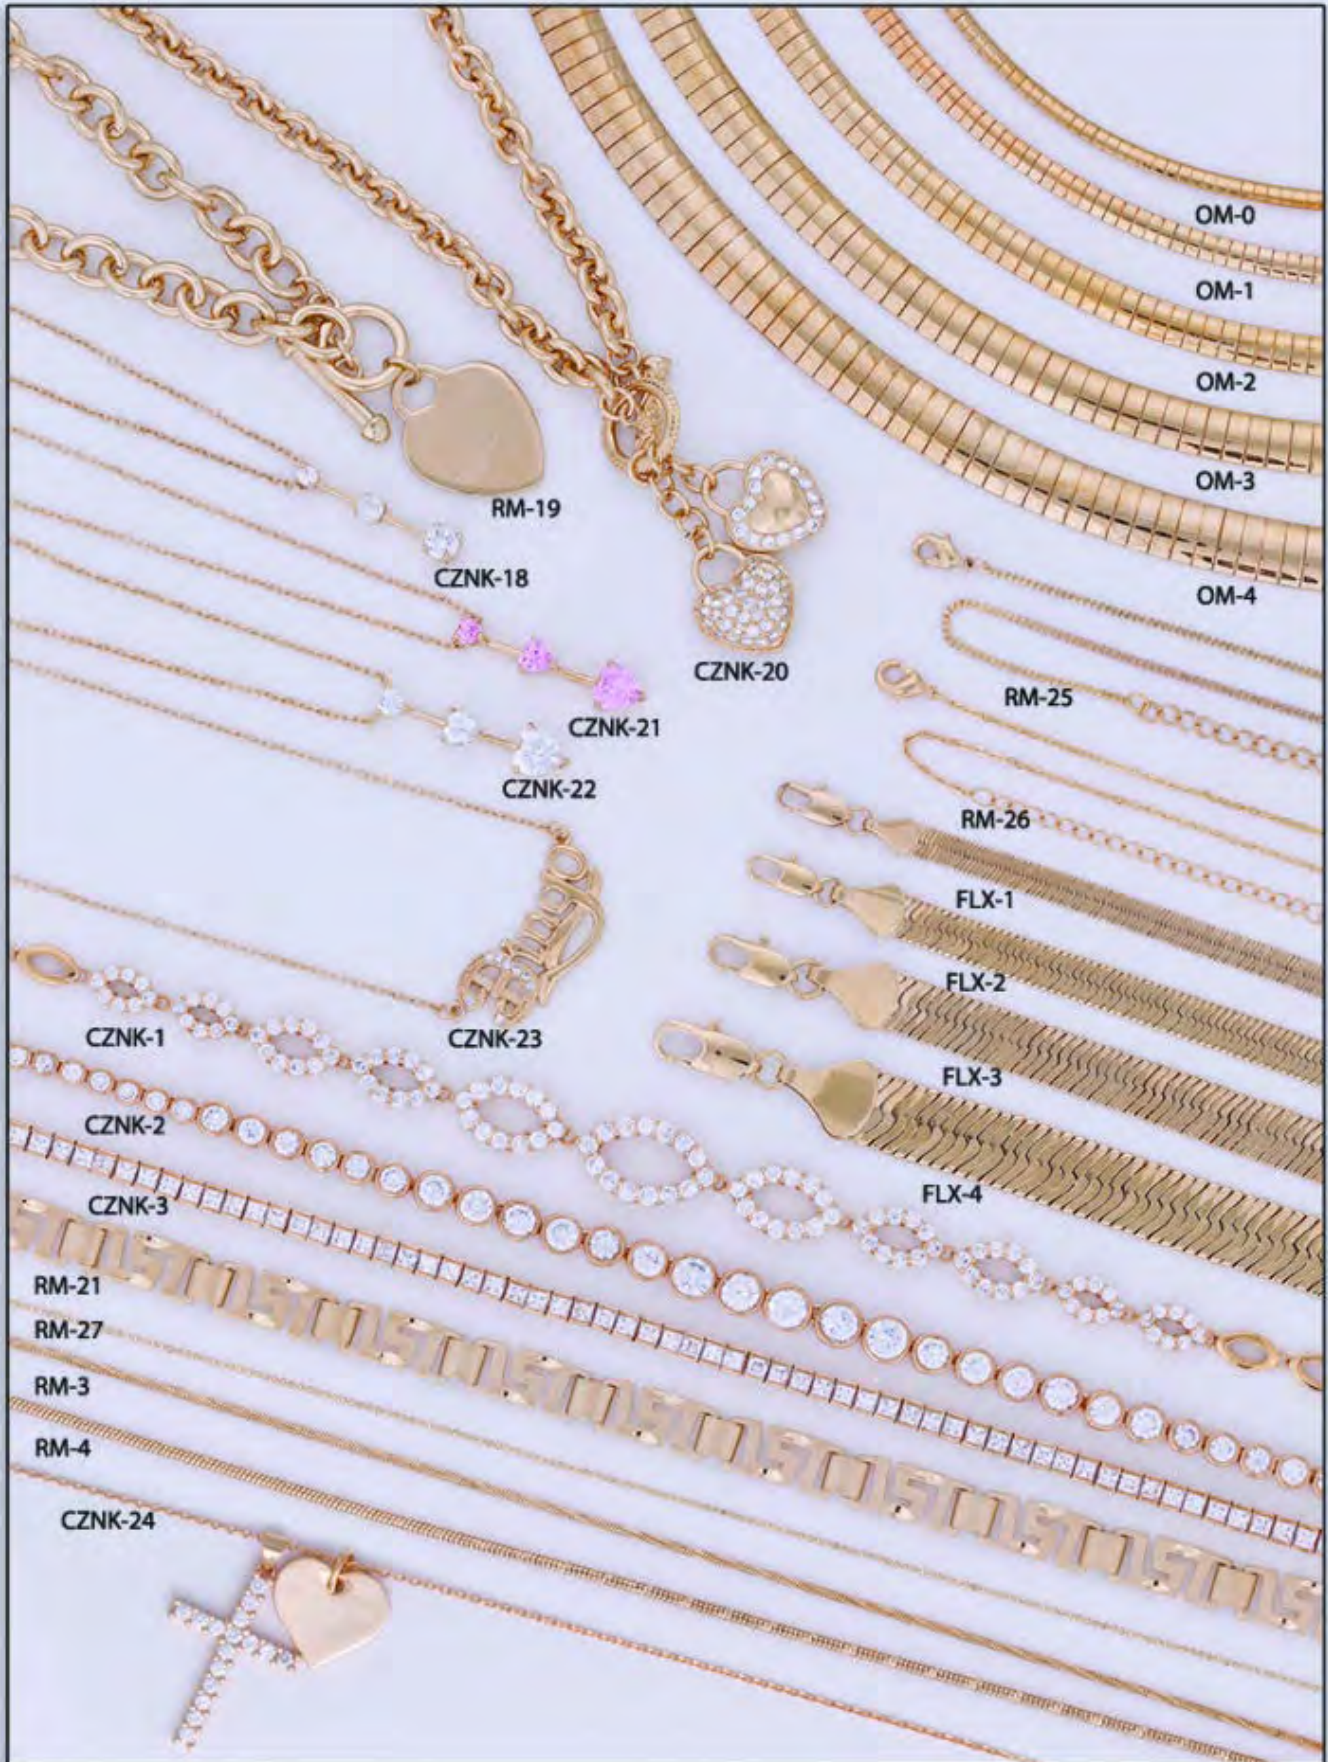

# Rhodium

**All items are also  
available in Rhodium!  
Please add "RD" to the front of  
stock number when ordering in Rhodium**

## Chain By The Inch

# Pre-Made Chains

## Bangle Bracelets

BNB-22 BNB-24 BNB-25 BNB-26 BNB-27 BNB-28 BNB-32 BNB-33 BNB-34 BNB-35 BNB-36 BNB-41 BNB-42 BNB-43

BNB-44 BNB-45 BNB-46

XLG = 3" dia.  
LG = 2 3/4" dia.  
MD = 2 1/2" dia.  
SM = 2 1/4" dia.  
XSM = 2" dia.