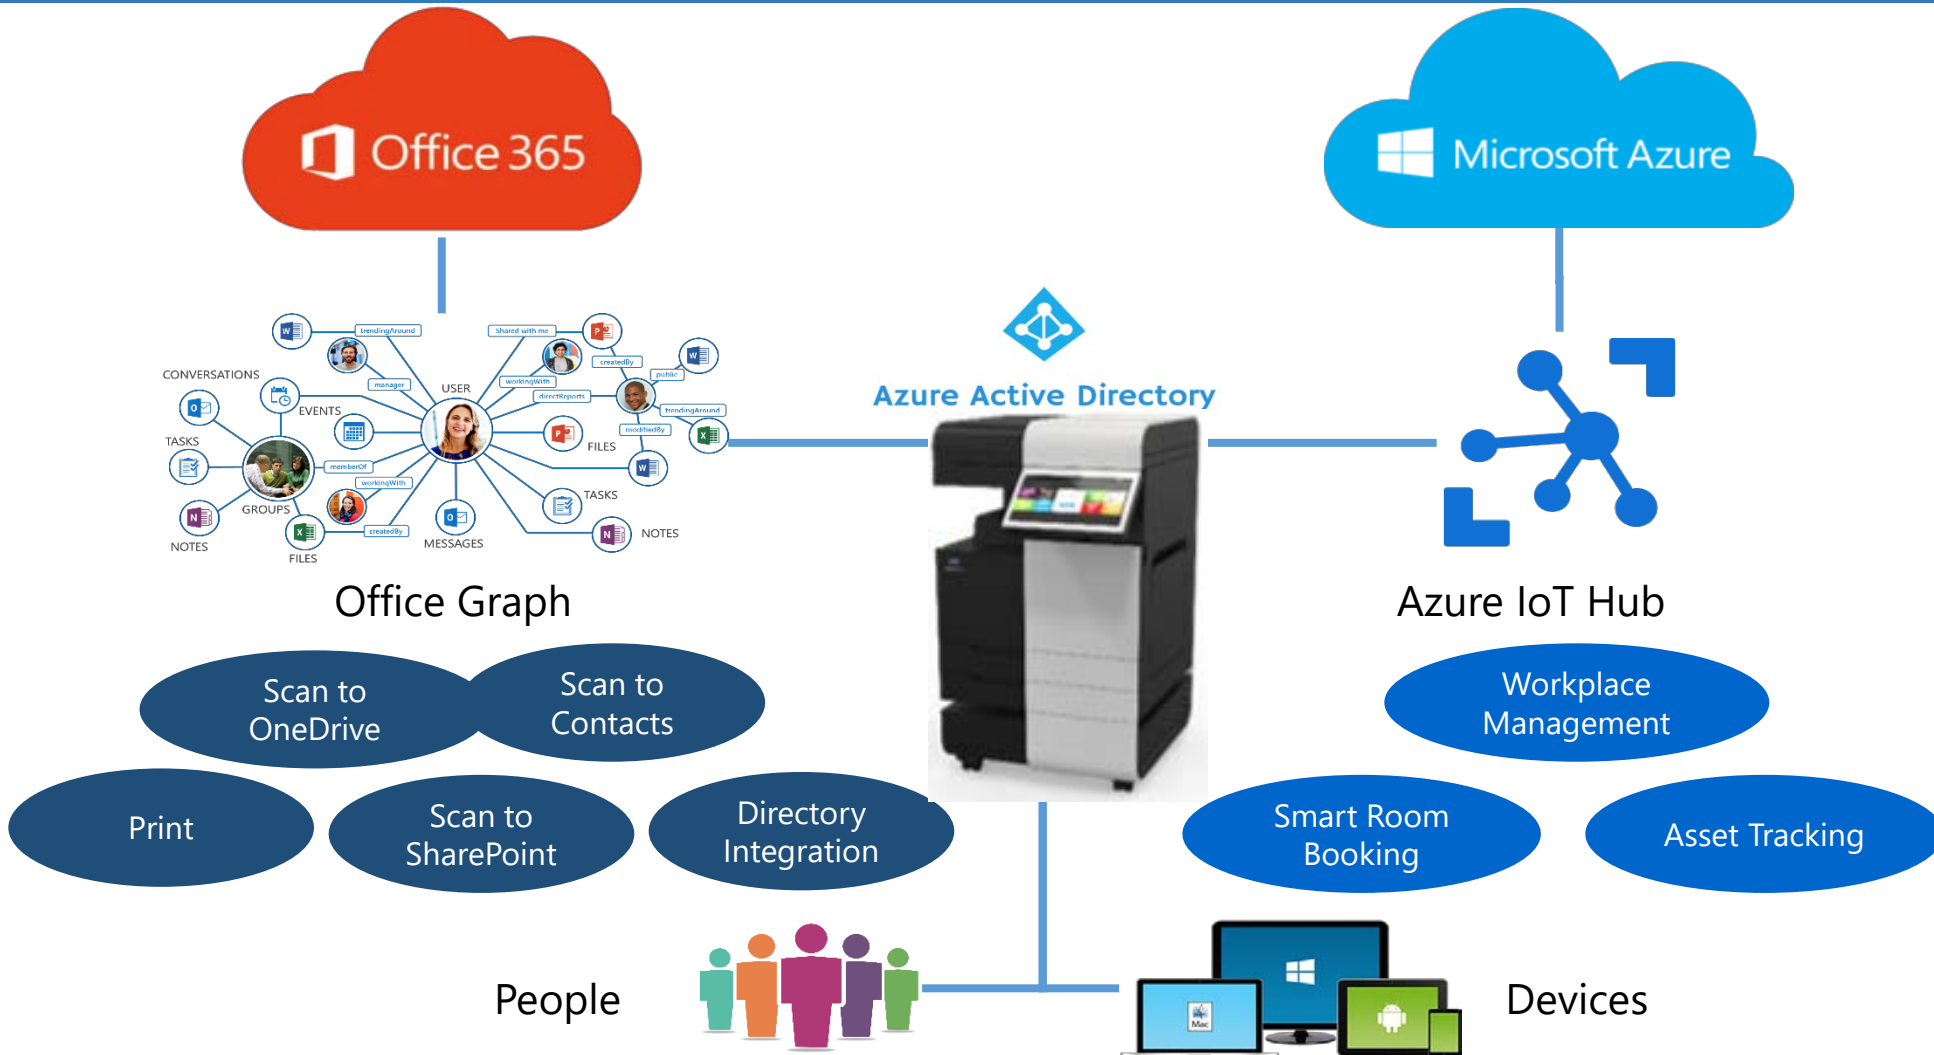

Konica Minolta Business Solutions Transformation & Synergy