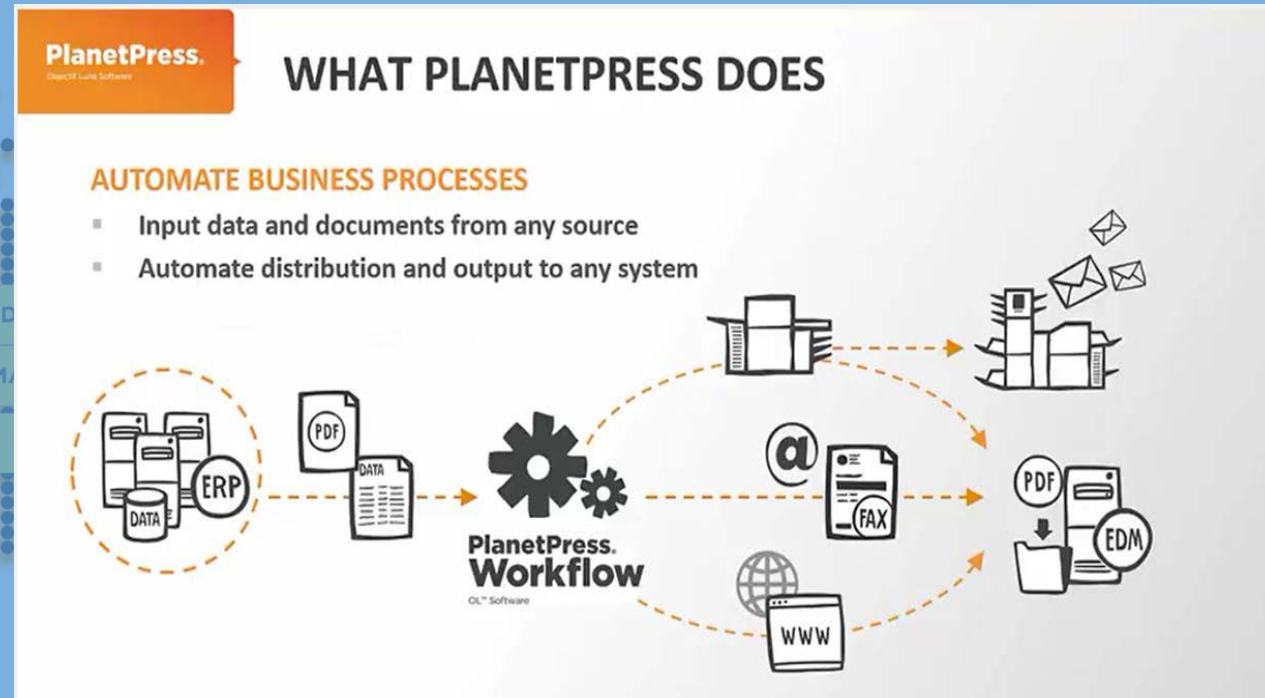

But after knowledge is something more: wisdom and clairvoyance. At some point in time, systems will detect and correct problems before humans are even aware.