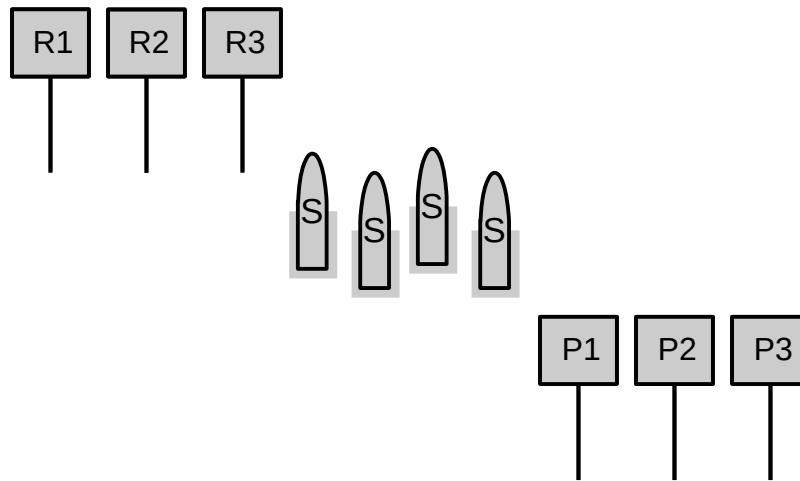

STAGE 1

★ 10 RIFLE 10 PISTOL 4+ SHOTGUN ★

START: At position B, shotgun open and empty held in hands.
Rifle loaded w/10 rds staged at position A.
Pistols loaded w/5 each and holstered.

LINE: “ Who? “

AT THE BEEP: (Shooter may shoot rifle or pistols after shotgun.)

At “B” With Shotgun: Engage the four SG targets.

At “A” With Rifle: Engage Rifle targets targets in a 3-4-3 sweep starting on either end.

At “C” With Pistols: Engage Pistol targets same instructions as rifle.

LINE: “.What?”

AT THE BEEP:

At “A” With Rifle: Engage Rifle targets in a 2-3-5 sweep starting on either end. Make rifle safe and move to C.

At “C” With Pistols: Engage Pistol targets same instructions as rifle. Move to B.

LINE: “Where?”

AT THE BEEP: (Guns may be shot in ANY order)

At “A” With Rifle: Engage Rifle targets in a double tap nevada sweep starting on either end.

At “B” With Shotgun: Engage the four SG targets.

At “C” With Pistols: Engage Pistol targets same instructions as rifle.