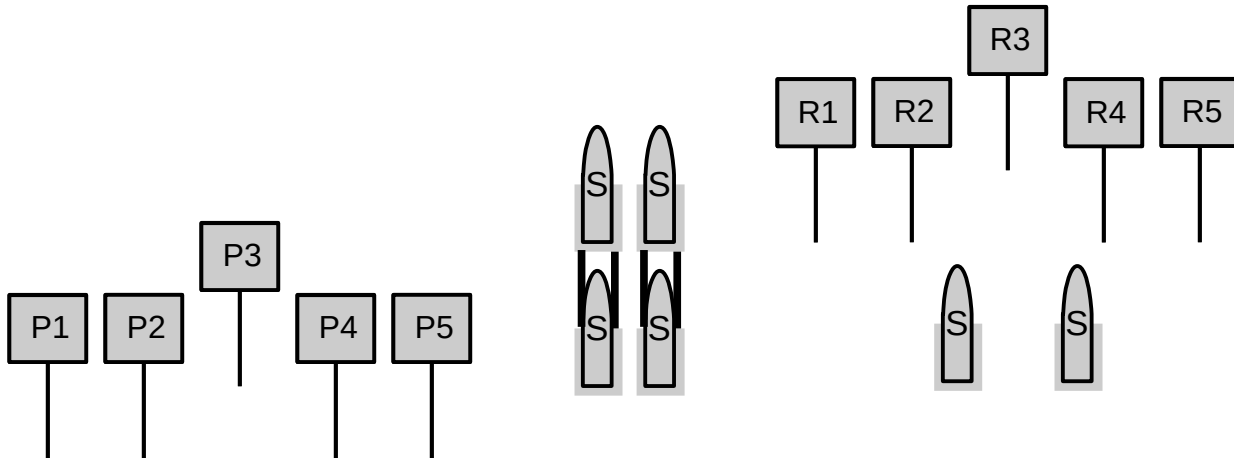

At “B” With Shotgun: Engage the four SG targets.

STAGE 3

★ 10 RIFLE 10 PISTOL 4+ SHOTGUN ★

START: At any position, at the ready.
Rifle loaded w/10 rds staged at position A.
Shotgun open and empty staged at any position.
Pistols loaded w/5 each and holstered.

LINE: “Where?”

AT THE BEEP: (Guns may be shot in ANY order)

At “A” With Rifle: Engage Rifle targets in a double tap nevada sweep starting on either end.

At “B” With Shotgun: Engage the four SG targets.

At “C” With Pistols: Engage Pistol targets same instructions as rifle.

STAGE 4

START: At position A or C, hands flat on table.
Pistols loaded w/5 each and holstered.
Rifle loaded w/10 rds staged at position C.
Shotgun staged at any position.

LINE: “ When? “

AT THE BEEP:

At “A” With Pistols: Place one round on P3 then sweep the front targets either direction. Repeat.

At “B” With Shotgun: Engage the four SG targets..

At “C” With Rifle: Engage the rifle targets same instructions as pistols.

STAGE 5

★ 10 RIFLE 10 PISTOL 6+ SHOTGUN ★

START: Any position, firearm of choice in hands.