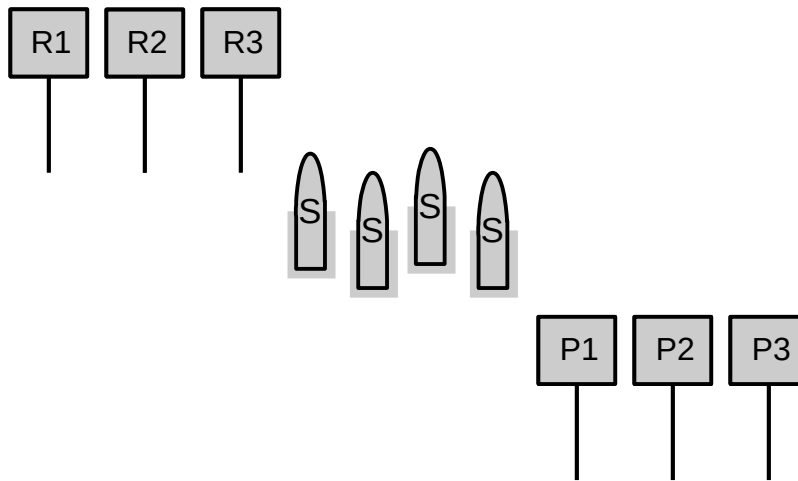

STAGE 2

★ 10 RIFLE 10 PISTOL 4+ SHOTGUN ★

START: At position A, hands on hat or top of head.

Rifle loaded w/10 rds held in hands.

Shotgun open and empty staged at any position.

Pistols loaded w/5 each and holstered.

LINE: “.What?”

AT THE BEEP:

At “A” With Rifle: Engage Rifle targets in a 2-3-5 sweep starting on either end. Make rifle safe and move to C.

At “C” With Pistols: Engage Pistol targets same instructions as rifle. Move to B.

At “B” With Shotgun: Engage the four SG targets.