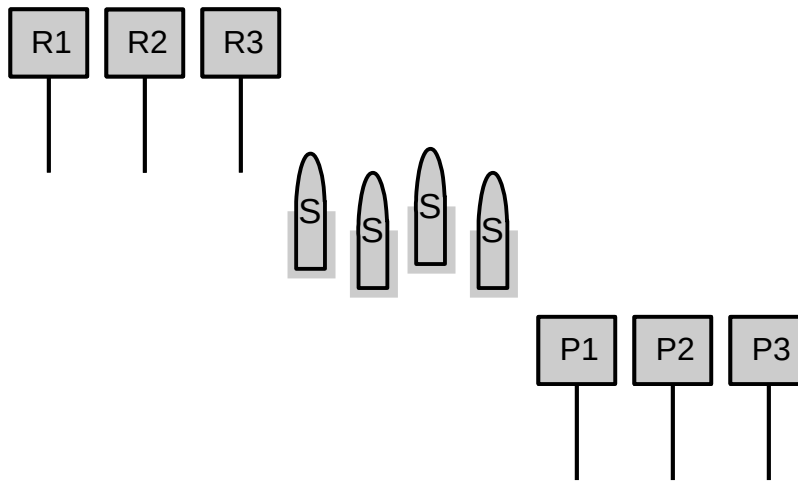

At “B” With Shotgun: Engage the four SG targets.

At “A” With Rifle: Engage Rifle targets targets in a 3-4-3 sweep starting on either end.

At “C” With Pistols: Engage Pistol targets same instructions as rifle.

LINE: “.What?”

AT THE BEEP:

At “A” With Rifle: Engage Rifle targets in a 2-3-5 sweep starting on either end. Make rifle safe and move to C.

At “C” With Pistols: Engage Pistol targets same instructions as rifle. Move to B.

At “B” With Shotgun: Engage the four SG targets.

STAGE 3

★ 10 RIFLE 10 PISTOL 4+ SHOTGUN ★

START: At any position, at the ready.
Rifle loaded w/10 rds staged at position A.
Shotgun open and empty staged at any position.
Pistols loaded w/5 each and holstered.

LINE: “Where?”

AT THE BEEP: (Guns may be shot in ANY order)

At “A” With Rifle: Engage Rifle targets in a double tap nevada sweep starting on either end.

At “B” With Shotgun: Engage the four SG targets.

At “C” With Pistols: Engage Pistol targets same instructions as rifle.