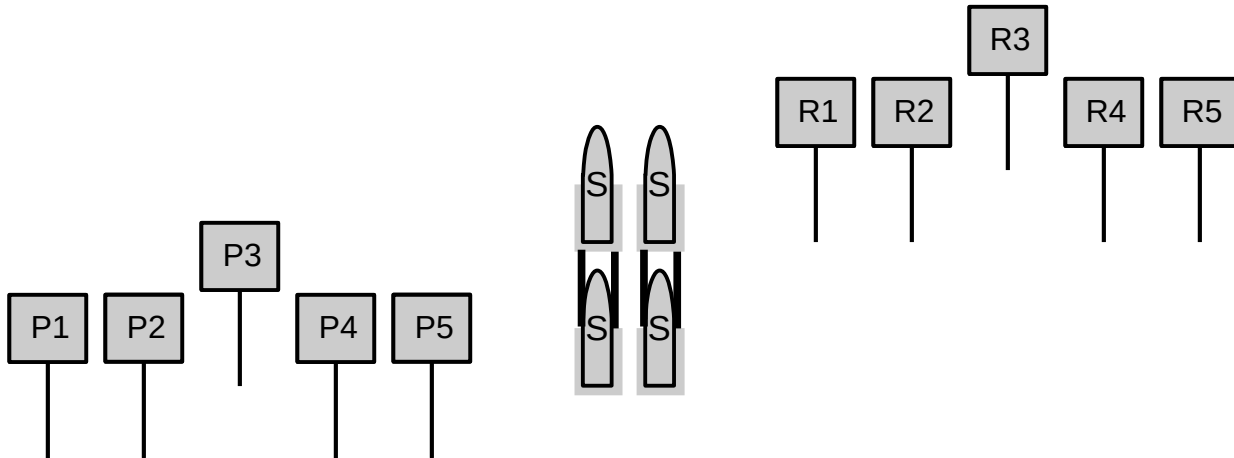

LINE: “.What?”

AT THE BEEP:

At “A” With Rifle: Engage Rifle targets in a 2-3-5 sweep starting on either end. Make rifle safe and move to C.

At “C” With Pistols: Engage Pistol targets same instructions as rifle. Move to B.

At “B” With Shotgun: Engage the four SG targets.

STAGE 3

★ 10 RIFLE 10 PISTOL 4+ SHOTGUN ★

START: At any position, at the ready.
Rifle loaded w/10 rds staged at position A.
Shotgun open and empty staged at any position.
Pistols loaded w/5 each and holstered.

LINE: “Where?”

AT THE BEEP: (Guns may be shot in ANY order)

At “A” With Rifle: Engage Rifle targets in a double tap nevada sweep starting on either end.

At “B” With Shotgun: Engage the four SG targets.

At “C” With Pistols: Engage Pistol targets same instructions as rifle.

STAGE 4

START: At position A or C, hands flat on table.
Pistols loaded w/5 each and holstered.
Rifle loaded w/10 rds staged at position C.
Shotgun staged at any position.

LINE: “ When? “

AT THE BEEP:

At “A” With Pistols: Place one round on P3 then sweep the front targets either direction. Repeat.