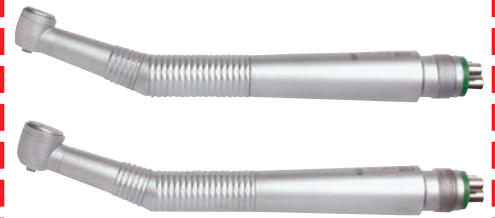

F-Series Fixed BE Highspeeds

German Engineering - American Value!
Compare quality and price!

4 Hole Standard Fixed Connection

Only $ 375.00 ea

Buy 3 Get 1 Highspeed FREE!