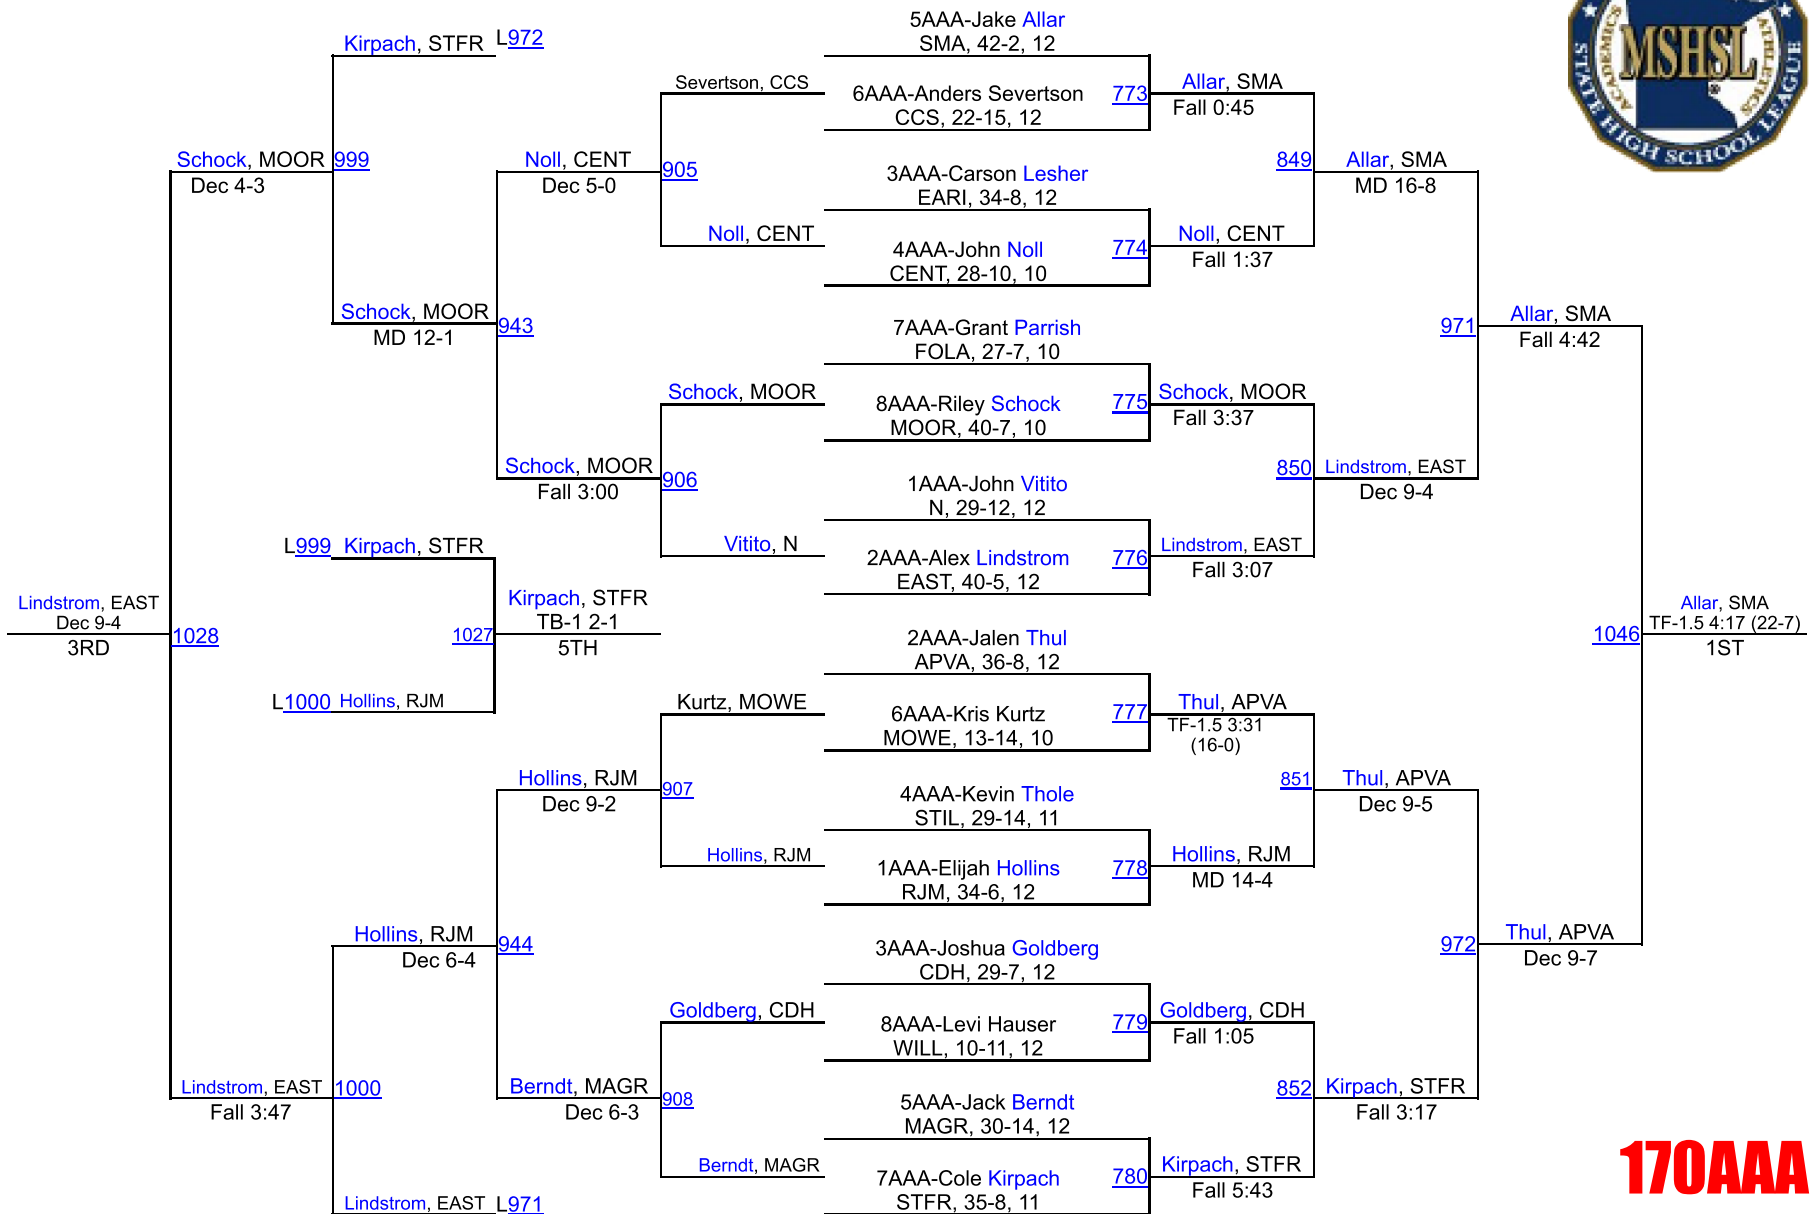

# 2017 MSHSL State Championships

**170AAA**