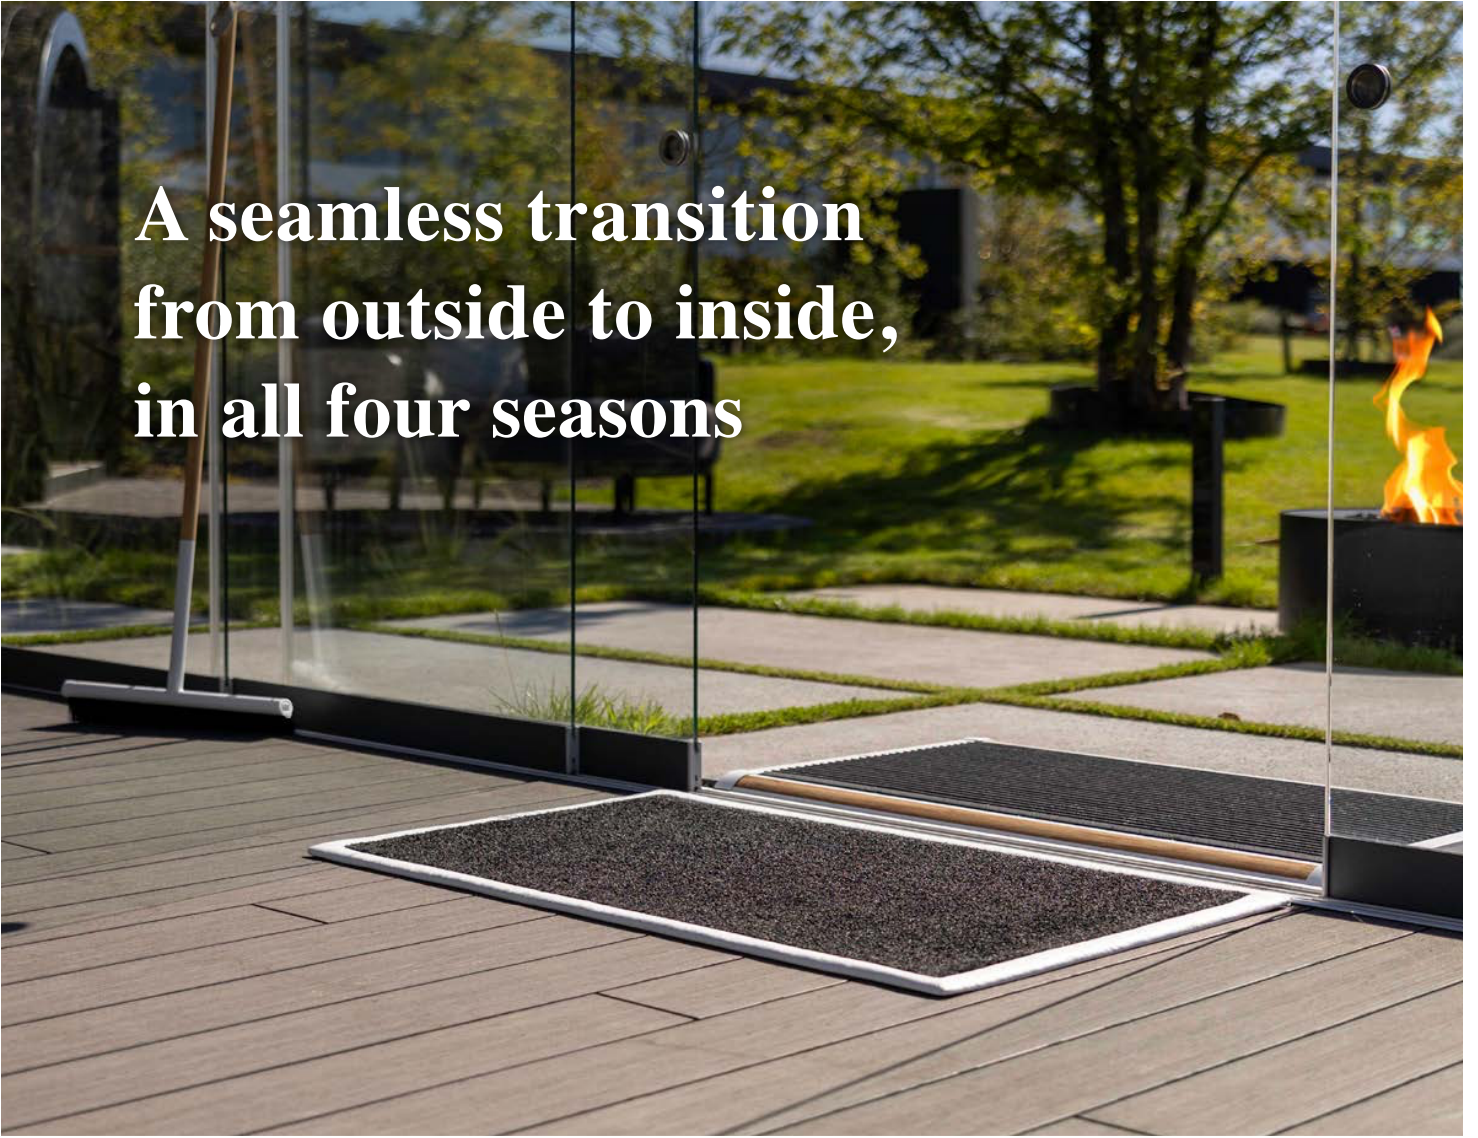

RiZZ OUTDOOR AND INDOOR MAT

The outdoor mat scrapes the dirt from your shoes, the indoor mat dries the sole. The brush strips in the outdoor mat remove 80% more dirt than other mats. Unique benefit is that the dirt falls between these strips and is then drained by rain or blown away by wind. Combined with a solid aluminum frame, the mat forms a strong and durable product that you will enjoy for 10+ years to come. The indoor mat has a top quality interior which has up to 80% more absorption capacity. Unique to the indoor mat is also that the non-slip underlay does not contain chemicals that can affect a wooden or marble floor. This mat is finished with a genuine leather edge. Because of this edge finish, it matches very nicely with the outdoor mat.

[For sizes and colors please see the back of the brochure.](#)

**Also available in
custom sizes**

A seamless transition
from outside to inside,
in all four seasons

A luxurious entrance at every door

RiZZ OUTDOOR AND INDOOR BROOMS

The brooms have a closed structure. As a result, the dirt does not stick in the broom, but is actually swept away. The outdoor broom is robust with sturdy brushes for coarser dirt, the indoor broom has softer brushes for finer dirt and dust. Available in the same colors as the mats, they form a beautiful design concept for keeping the house and terrace clean.

For sizes and colors please see the back of the brochure.

Experience luxury, quality and durability

OPEN STRUCTURE

Dirt falls through the open spaces between the strips and will be washed away by rain or blown away by wind.