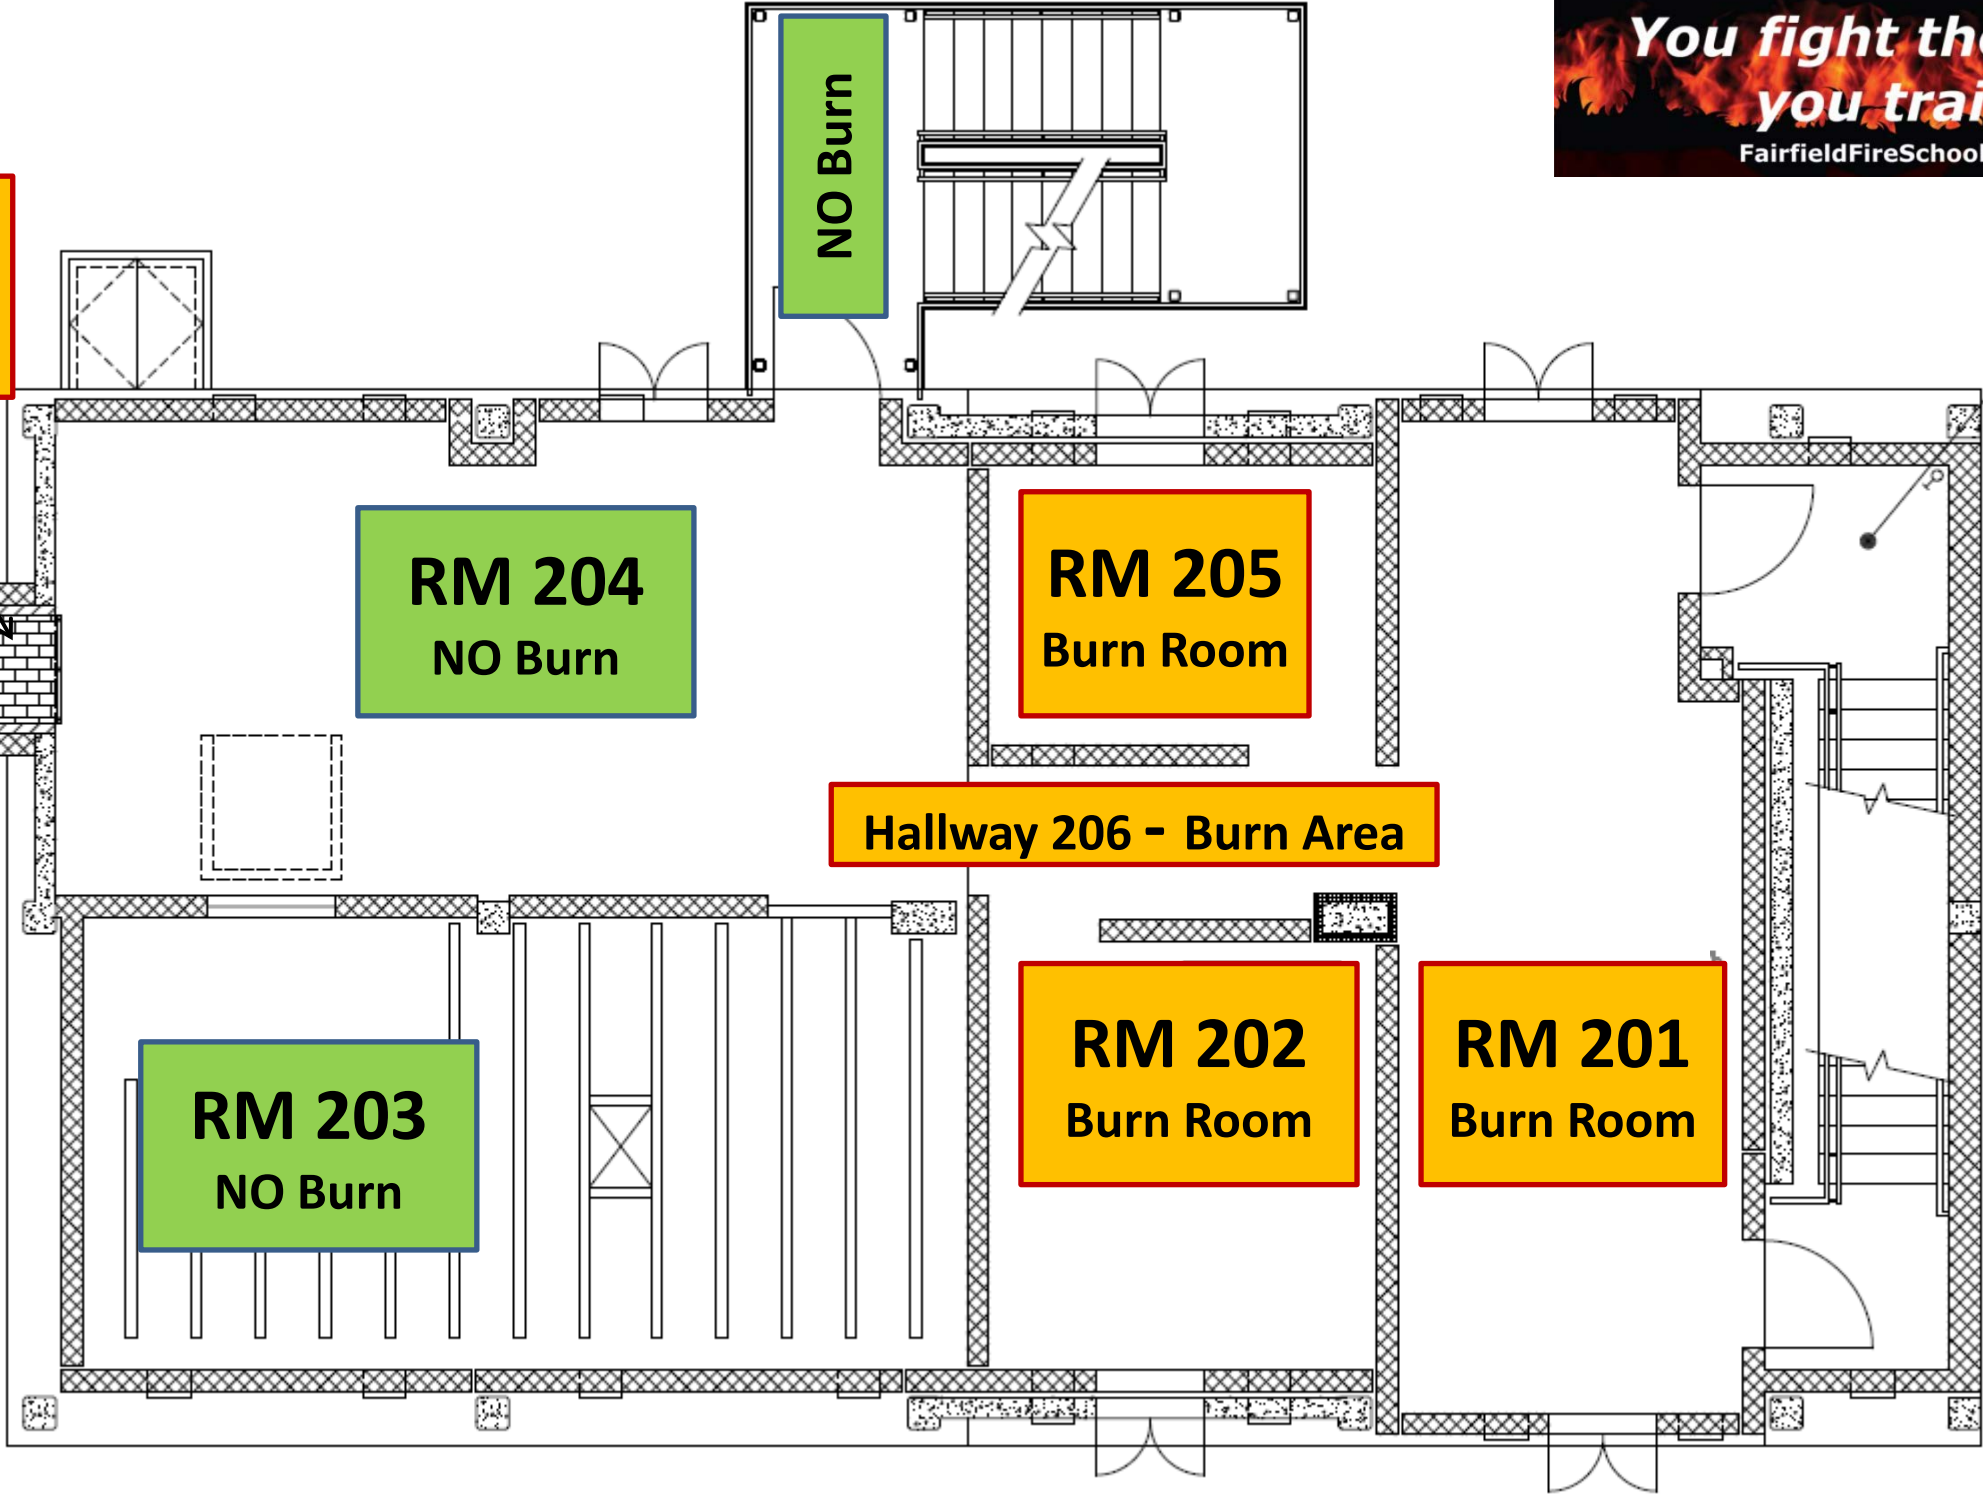

Tactical Safety Plan

Burn Building

Fairfield Regional Fire School

Issued: 10/1/17
Asst. Chief Bisson

“C” Side

“B” Side

“D” Side

1st Floor Plan

“A” Side

“C” Side

Chimney
Burn Area

“B” Side

NO Burn

“D” Side

2nd Floor Plan

“A” Side

3rd Floor / Low Roof Plan

"A" Side

“C” Side

“B” Side

“D” Side

Roof Plan

“A” Side

Fairfield Regional Fire School
Captain Joseph Elias Fire Training Center
*You fight the way
you train*
FairfieldFireSchool.org