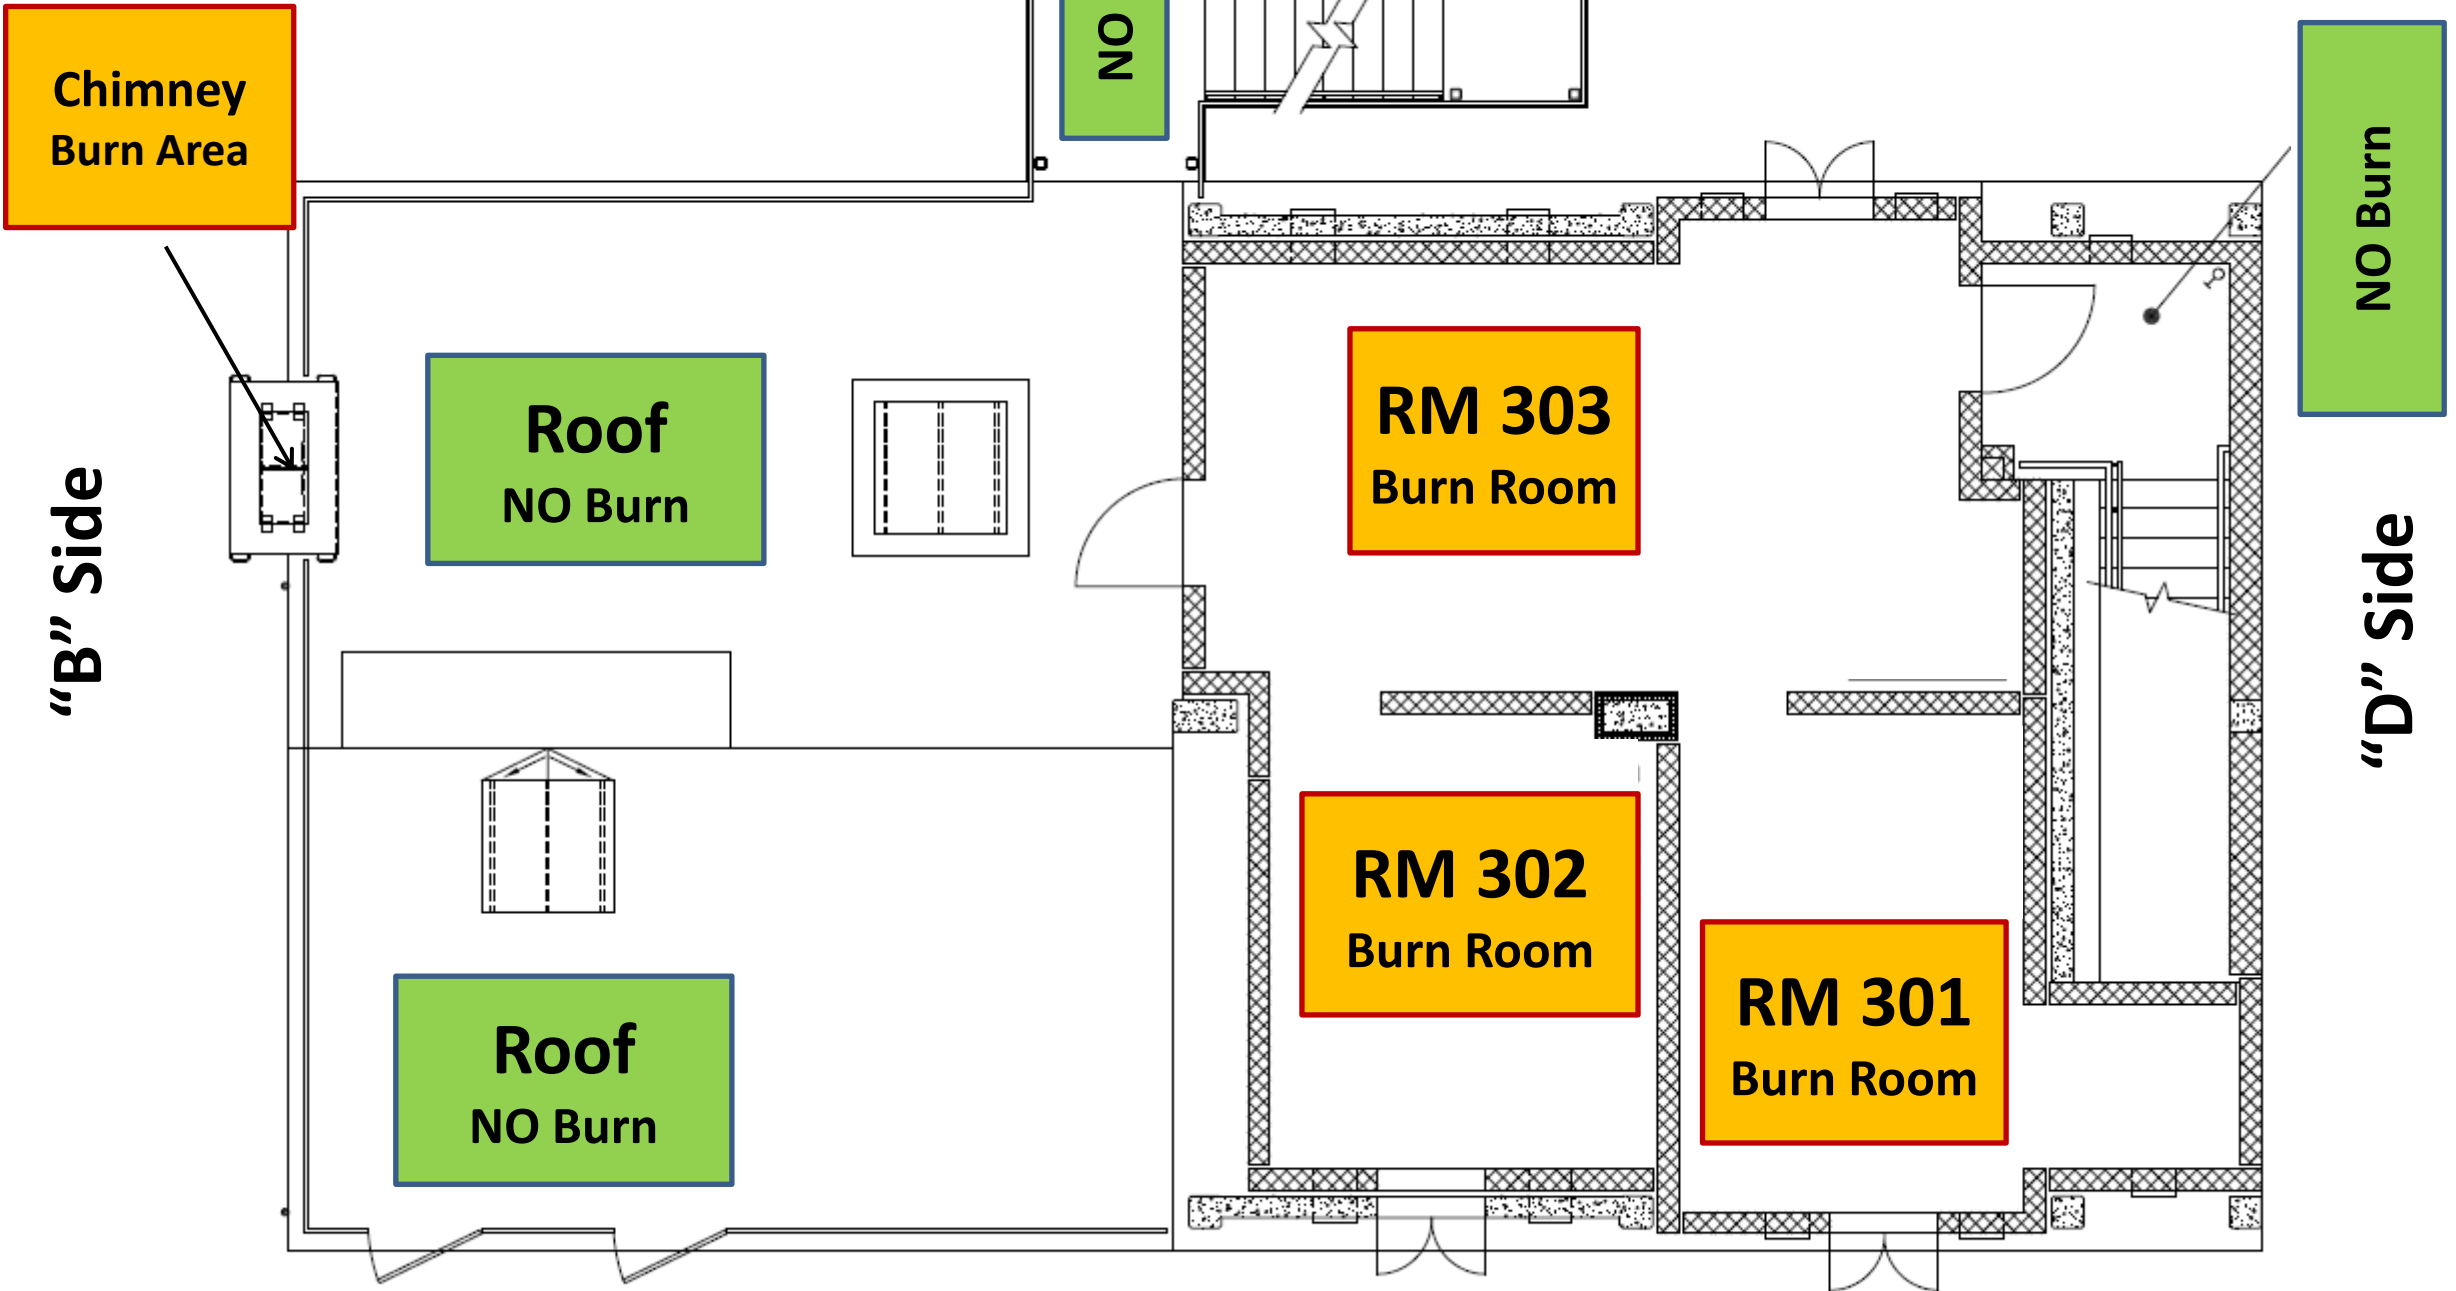

Tactical Safety Plan

Burn Building

Fairfield Regional Fire School

Issued: 10/1/17
Asst. Chief Bisson

“C” Side

“B” Side

“D” Side

1st Floor Plan

“A” Side

“C” Side

Chimney
Burn Area

“B” Side

NO Burn

“D” Side

2nd Floor Plan

“A” Side

3rd Floor / Low Roof Plan

"A" Side

“C” Side

“B” Side

“D” Side

Roof Plan

“A” Side

Fairfield Regional Fire School
Captain Joseph Elias Fire Training Center
*You fight the way
you train*
FairfieldFireSchool.org