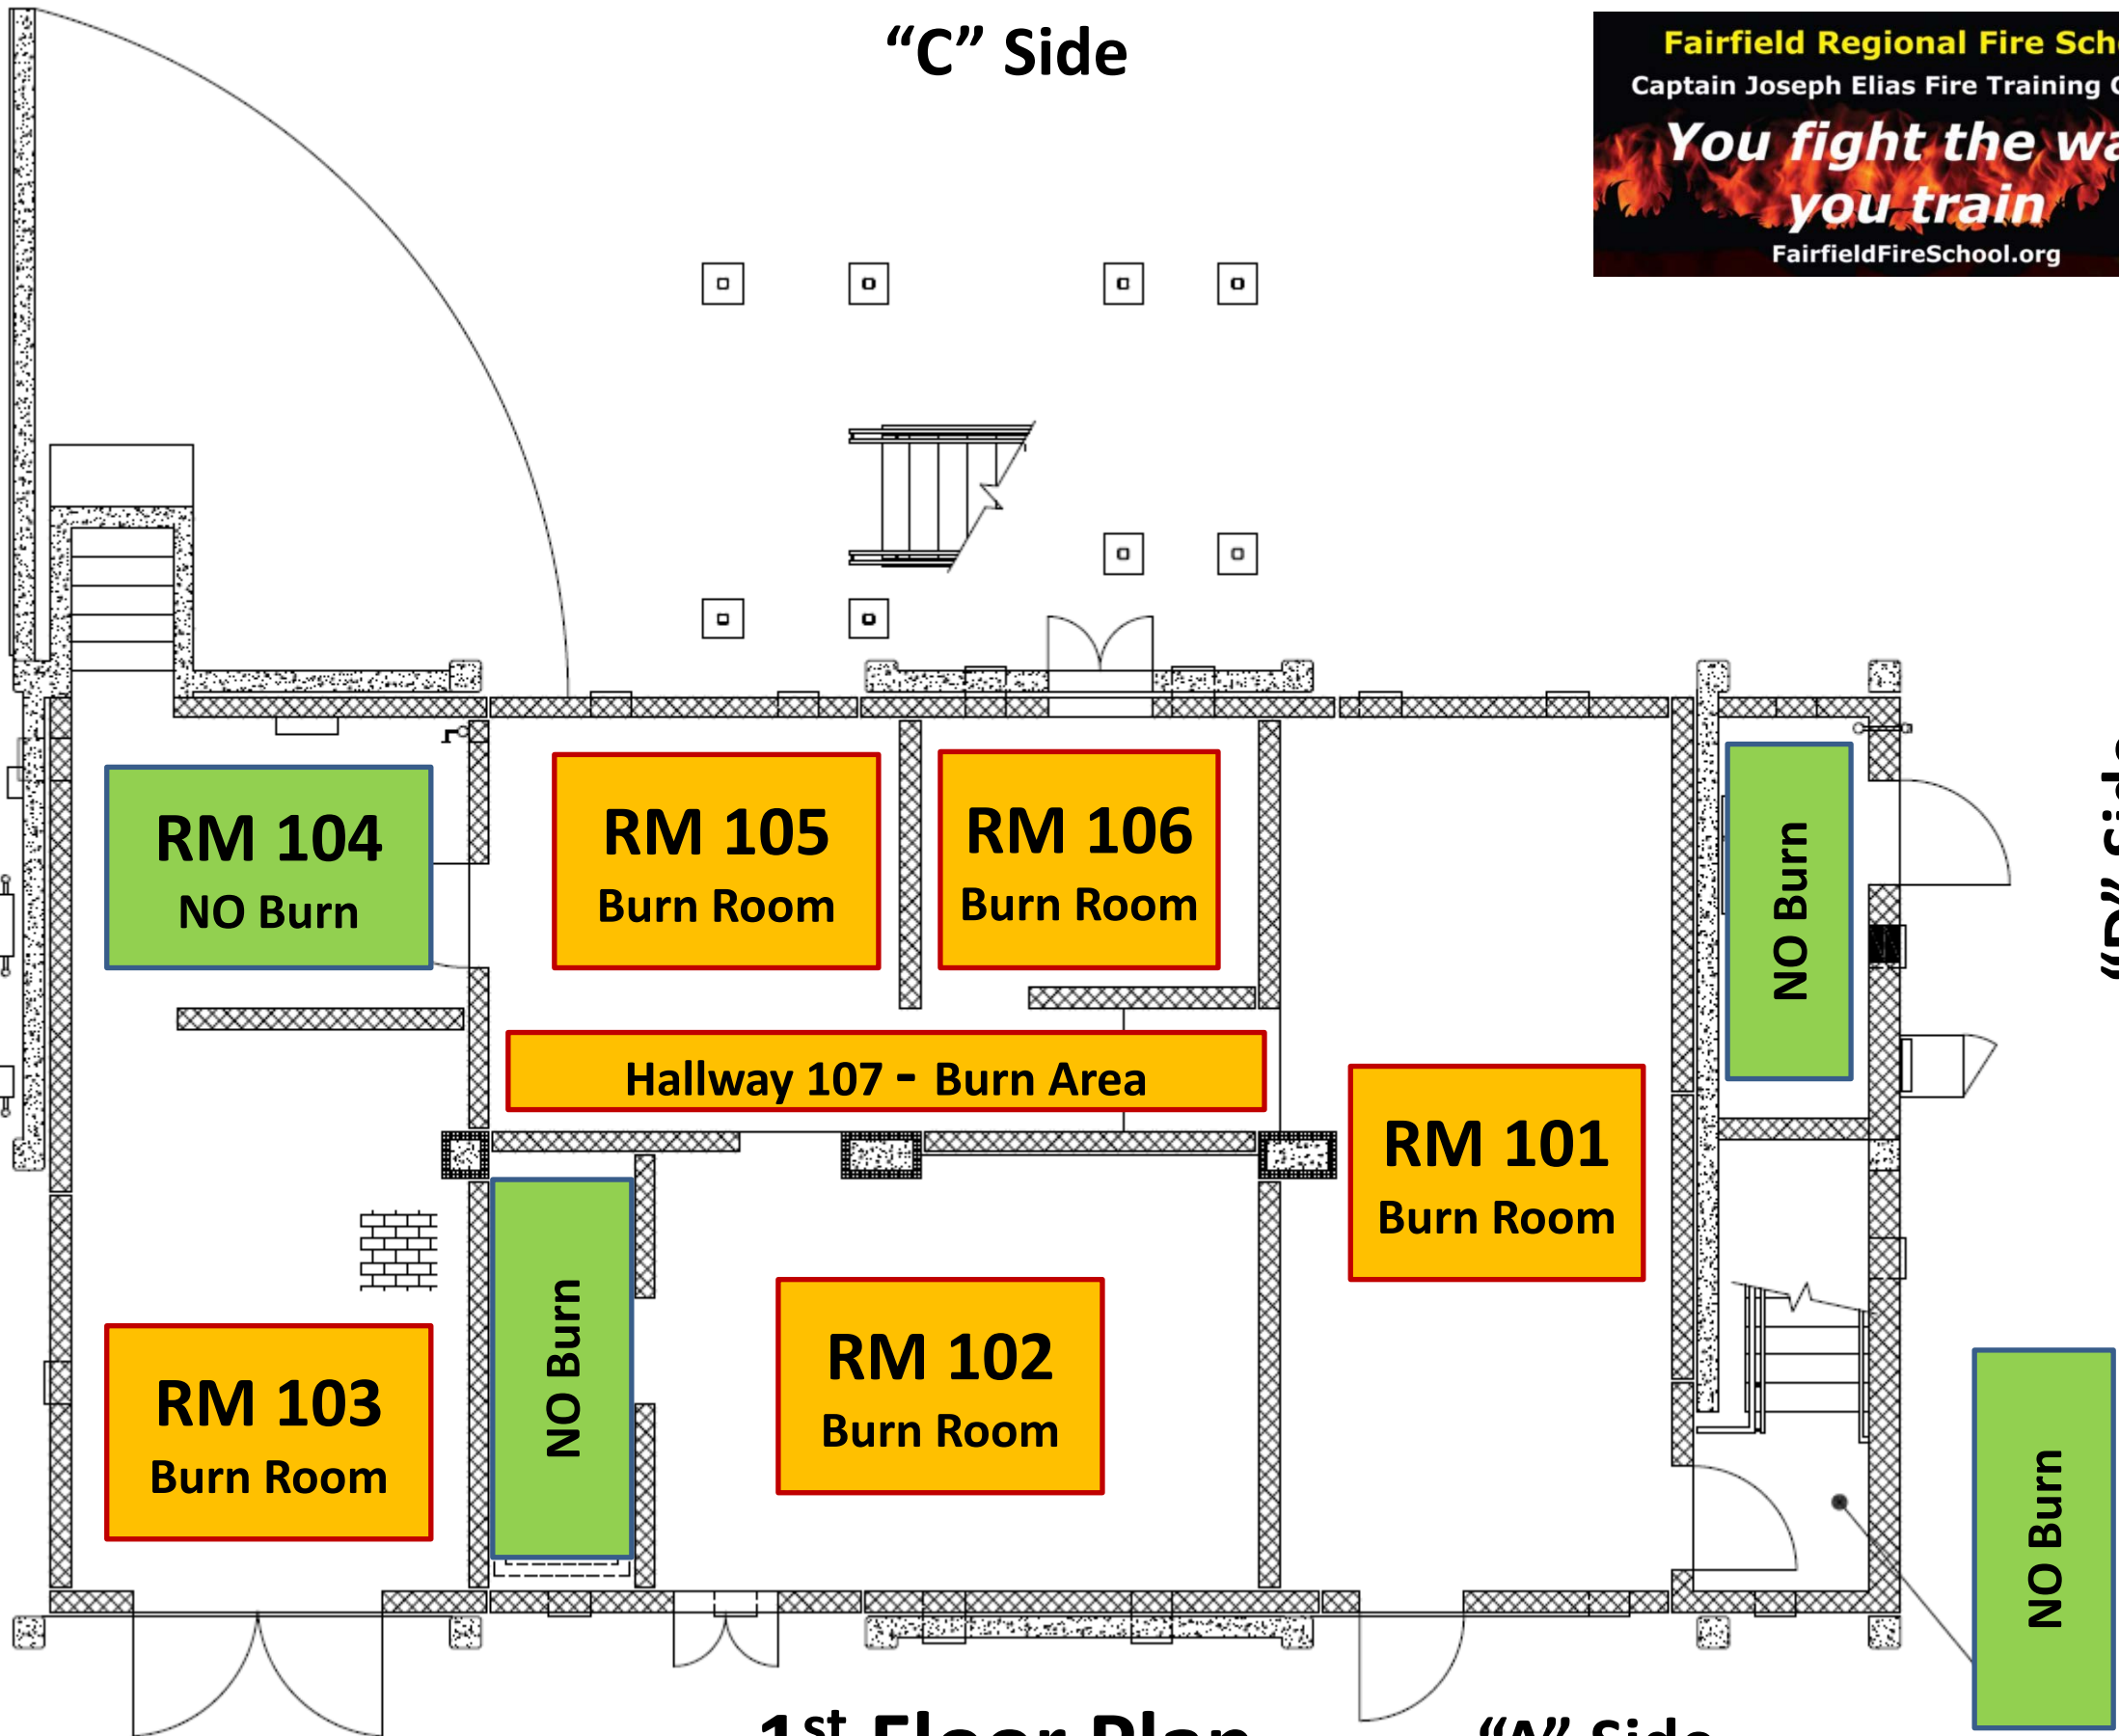

Tactical Safety Plan

Burn Building

Fairfield Regional Fire School

Issued: 10/1/17
Asst. Chief Bisson

“C” Side

“B” Side

“D” Side

1st Floor Plan

“A” Side

“C” Side

Chimney
Burn Area

“B” Side

NO Burn

“D” Side

2nd Floor Plan

“A” Side

3rd Floor / Low Roof Plan

"A" Side

“C” Side

“B” Side

“D” Side

Roof Plan

“A” Side

Fairfield Regional Fire School
Captain Joseph Elias Fire Training Center
*You fight the way
you train*
FairfieldFireSchool.org