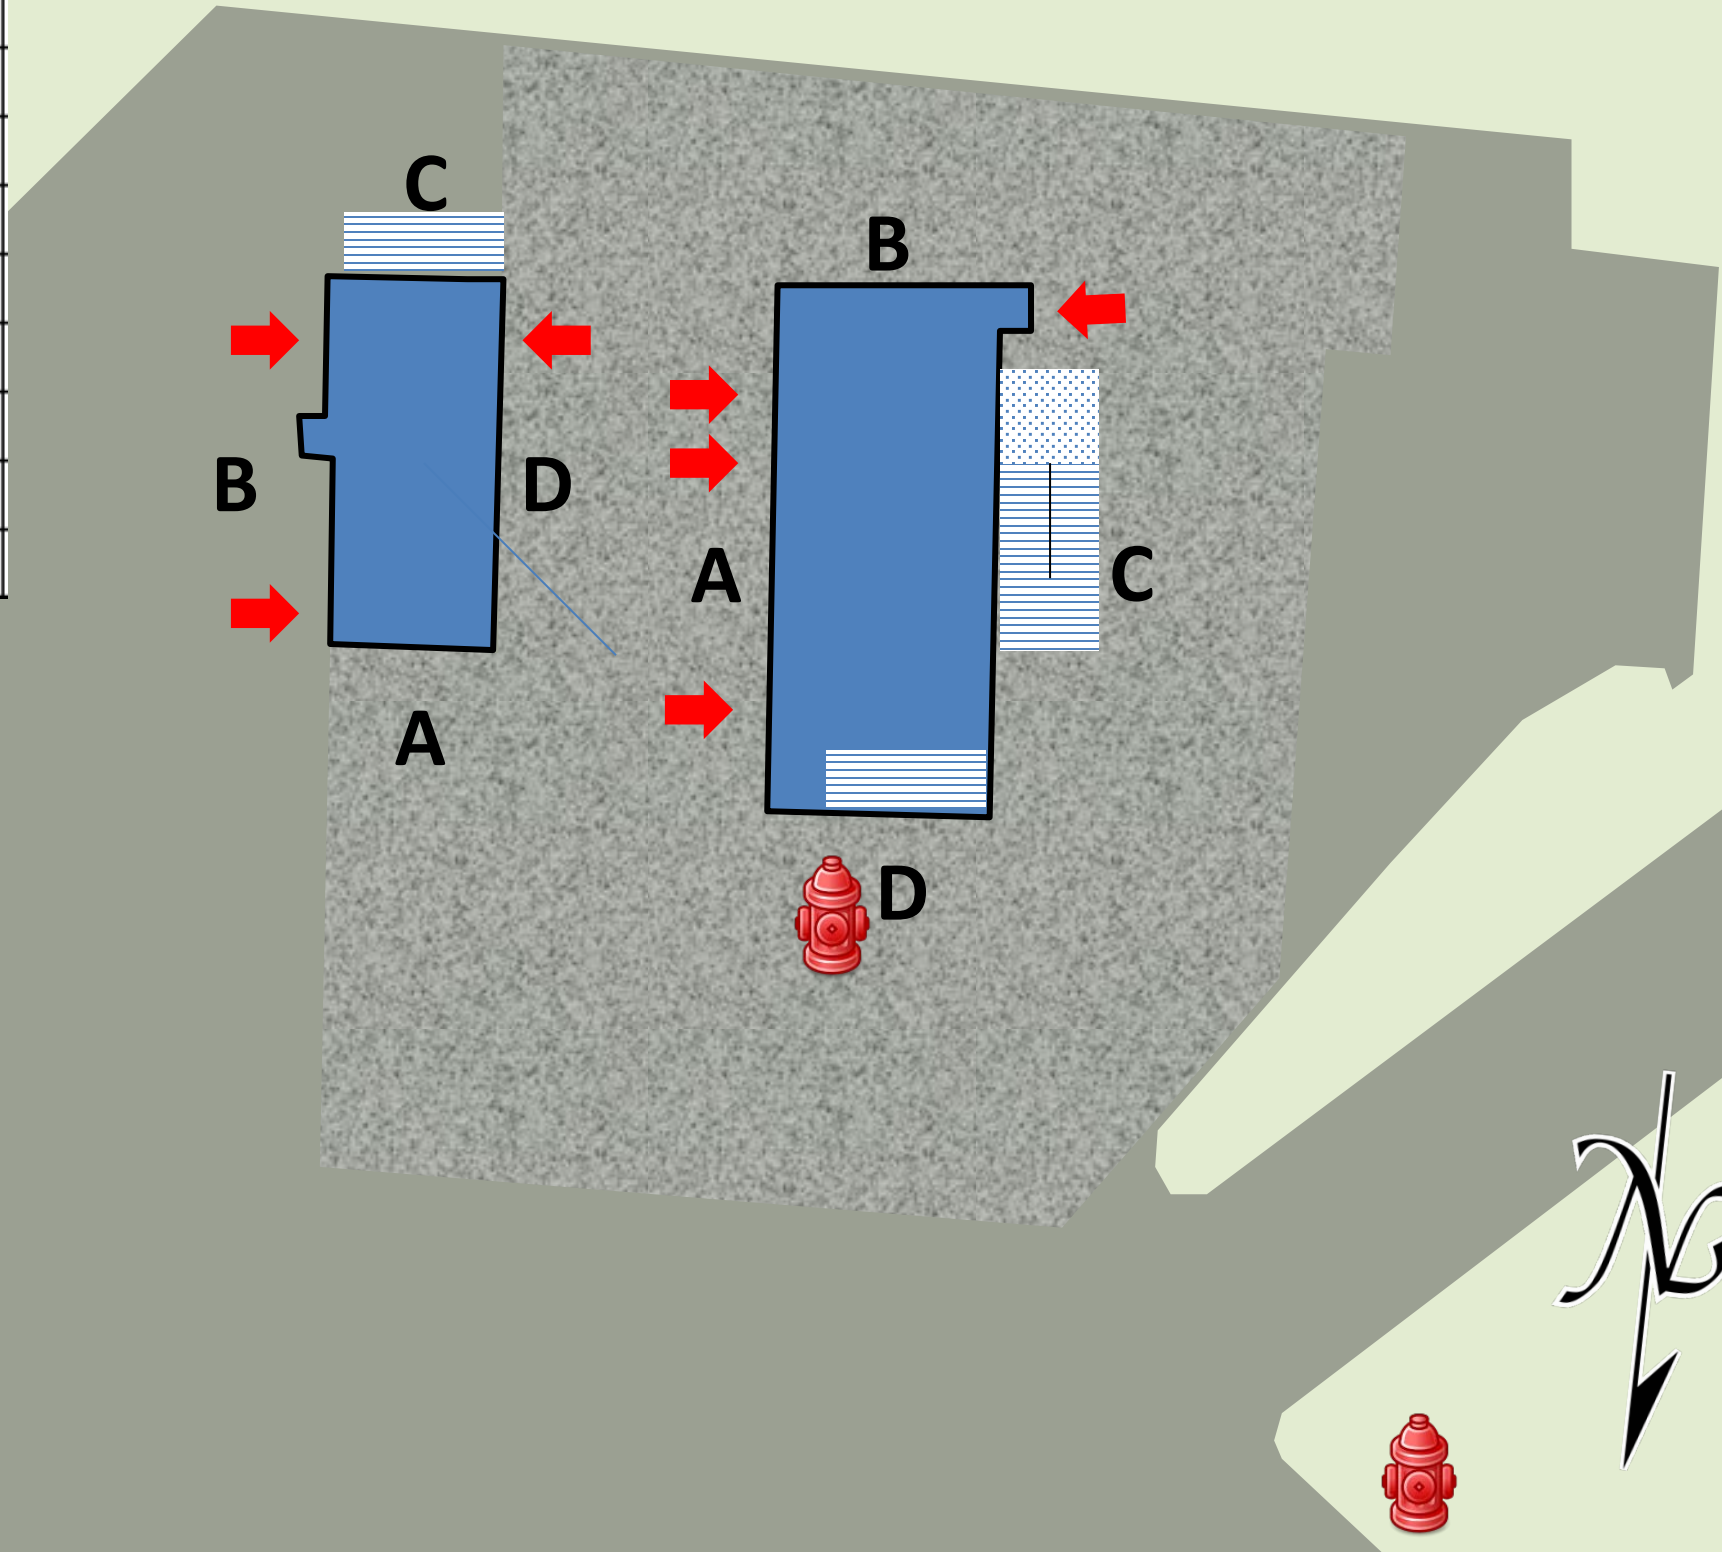

Unit	Location / Assignment	Status	PAR