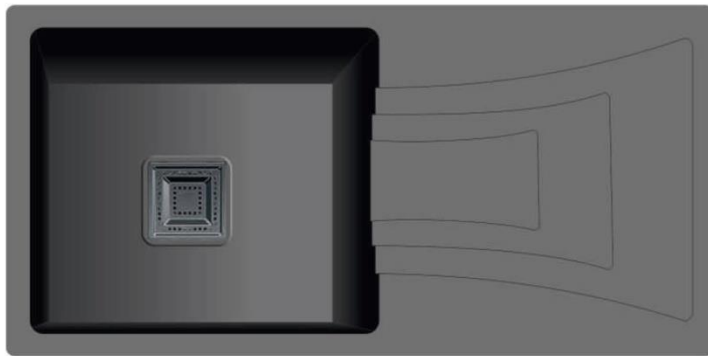

RUGA

TOP VIEW

SIZE: 36" x 18"
WEIGHT: 18.50kg. (Aprx.)

DIMENSIONS