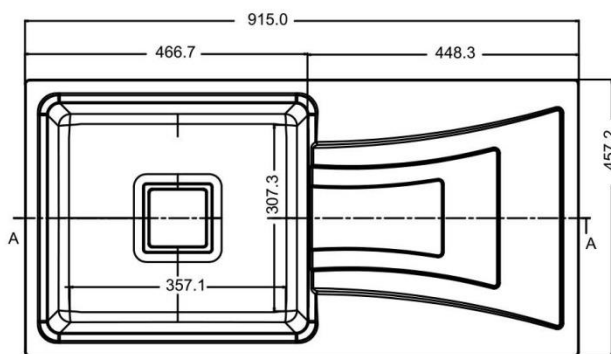

## DIMENSIONS

## EROS E1

TOP VIEW

SIZE: 34"x19.5"  
WEIGHT: 22kg.(Aprx.)

DIMENSIONS

# RUGA

TOP VIEW

SIZE: 36" x 18"  
WEIGHT: 18.50kg. (Aprx.)