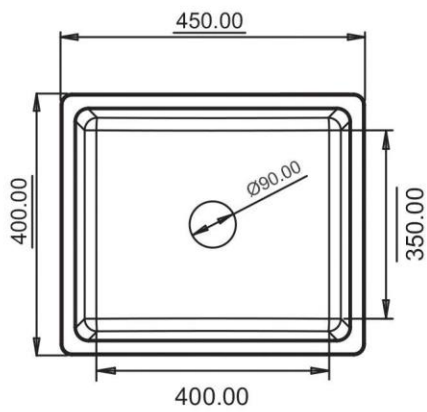

DIMENSIONS