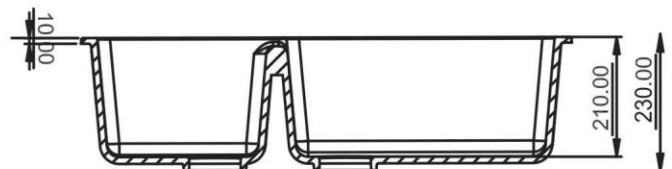

## ARIEL A1

TOP VIEW

SIZE: 39"x19.5"  
WEIGHT: 18.3kg.(Aprx.)

### DIMENSIONS

Kitchen should be as colorfull as the food.

## EROS E1

TOP VIEW

SIZE: 34"x19.5"  
WEIGHT: 22kg.(Aprx.)

DIMENSIONS

## DIMENSIONS