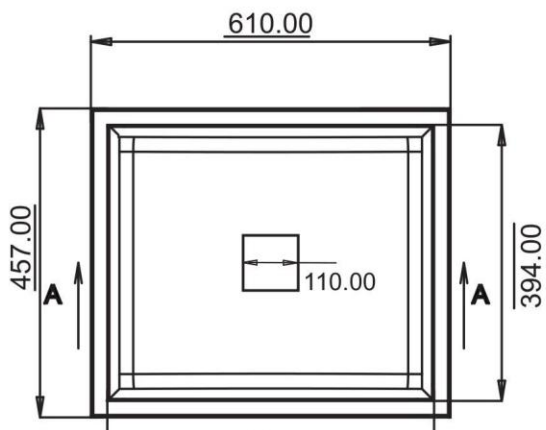

SIZE: 24"x18"
WEIGHT: 11.9 kg.(Aprx.)

DIMENSIONS