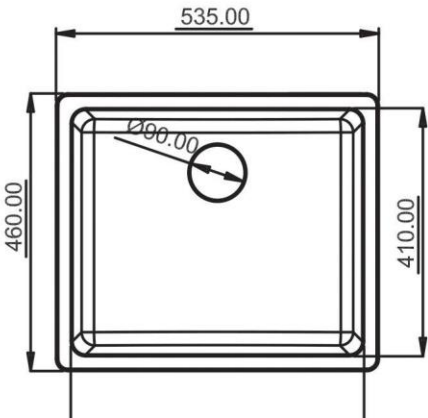

## DIMENSIONS

# SOLO

TOP VIEW

SIZE: 21"x18"  
WEIGHT: 11kg.(Aprx.)

DIMENSIONS

## EROS E1

TOP VIEW

SIZE: 34"x19.5"  
WEIGHT: 22kg.(Aprx.)

DIMENSIONS