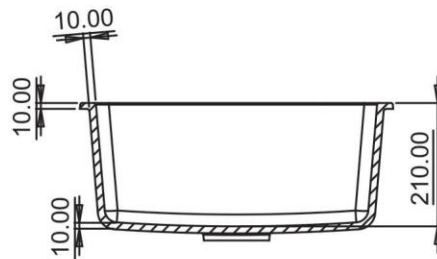

# GT-1

TOP VIEW

SIZE: 16"x18"  
WEIGHT: 8kg.(Aprx.)

## DIMENSIONS

# SOLO

TOP VIEW

SIZE: 21"x18"  
WEIGHT: 11kg.(Aprx.)

DIMENSIONS

## EROS E1

TOP VIEW

SIZE: 34"x19.5"  
WEIGHT: 22kg.(Aprx.)

DIMENSIONS