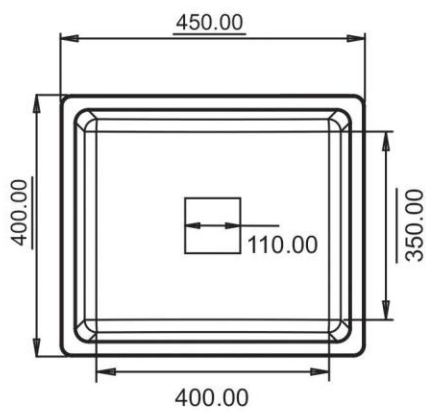

# GT-1

TOP VIEW

SIZE: 16"x18"  
WEIGHT: 8kg.(Aprx.)

## DIMENSIONS

# SOLO

TOP VIEW

SIZE: 21"x18"  
WEIGHT: 11kg.(Aprx.)

DIMENSIONS