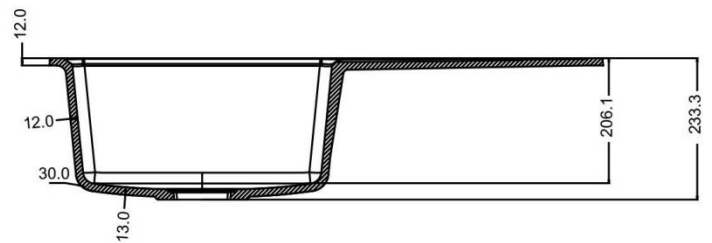

## ARIEL A1

TOP VIEW

SIZE: 39"x19.5"  
WEIGHT: 18.3kg.(Aprx.)

## EROS E1

TOP VIEW

SIZE: 34"x19.5"  
WEIGHT: 22kg.(Aprx.)

DIMENSIONS

# RUGA

TOP VIEW

SIZE: 36" x 18"  
WEIGHT: 18.50kg. (Aprx.)

## DIMENSIONS