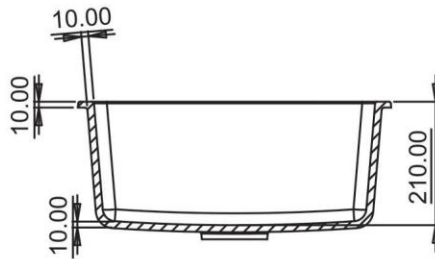

DIMENSIONS