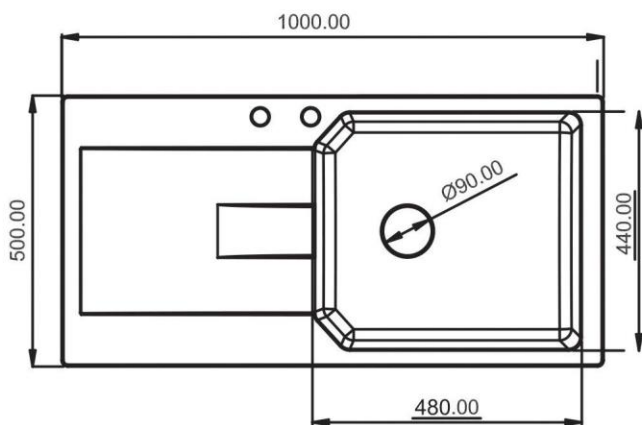

DIMENSIONS