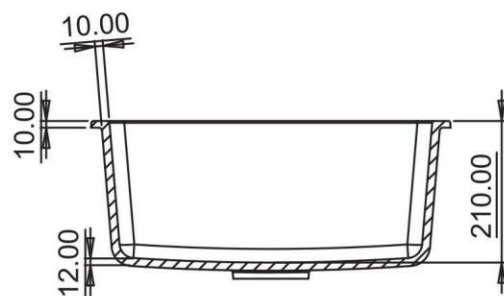

## DIMENSIONS

# SOLO

TOP VIEW

SIZE: 21"x18"  
WEIGHT: 11kg.(Aprx.)

DIMENSIONS

# VEGA V1

TOP VIEW

SIZE: 24"x18"  
WEIGHT: 12.7kg.(Aprx.)

DIMENSIONS

Every stone in the home should shout out your taste

## VEGA V2

TOP VIEW

SIZE: 24"x18"  
WEIGHT: 11.9 kg.(Aprx.)

DIMENSIONS