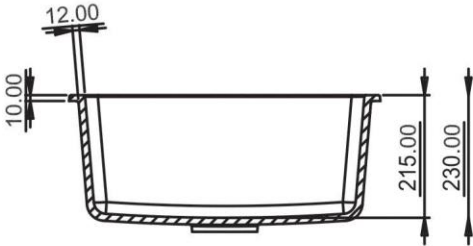

## DIMENSIONS

# GT-2

TOP VIEW

SIZE: 16"x18"  
WEIGHT: 8kg.(Aprx.)

# SOLO

TOP VIEW

SIZE: 21"x18"  
WEIGHT: 11kg.(Aprx.)

DIMENSIONS

# VEGA V1

TOP VIEW

SIZE: 24"x18"  
WEIGHT: 12.7kg.(Aprx.)

DIMENSIONS

Every stone in the home should shout out your taste