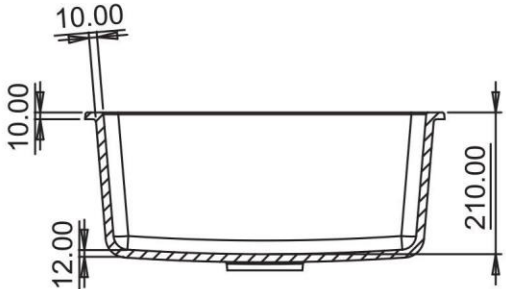

# SOLO

TOP VIEW

SIZE: 21"x18"  
WEIGHT: 11kg.(Aprx.)

DIMENSIONS

## VEGA V2

TOP VIEW

SIZE: 24"x18"  
WEIGHT: 11.9 kg.(Aprx.)

DIMENSIONS

# VEGA V3

TOP VIEW

SIZE: 24"x18"  
WEIGHT: 12.3kg.(Aprx.)

DIMENSIONS

## ARIEL A1

TOP VIEW

SIZE: 39"x19.5"  
WEIGHT: 18.3kg.(Aprx.)