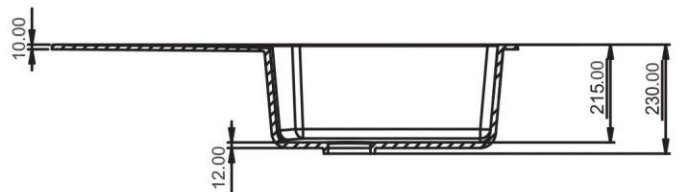

DIMENSIONS