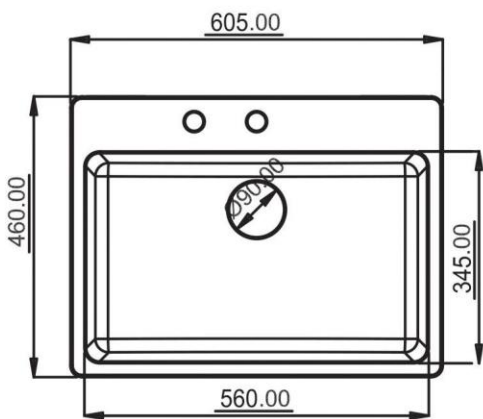

SIZE: 24"x18"
WEIGHT: 12.7kg.(Aprx.)

DIMENSIONS