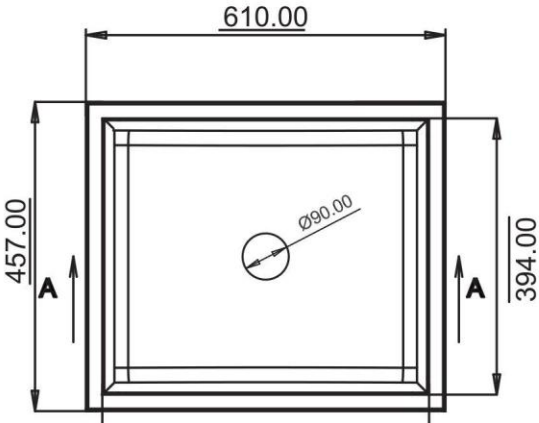

## DIMENSIONS

# SOLO

TOP VIEW

SIZE: 21"x18"  
WEIGHT: 11kg.(Aprx.)

DIMENSIONS

## VEGA V2

TOP VIEW

SIZE: 24"x18"  
WEIGHT: 11.9 kg.(Aprx.)

DIMENSIONS

## ARIEL A1

TOP VIEW

SIZE: 39"x19.5"  
WEIGHT: 18.3kg.(Aprx.)