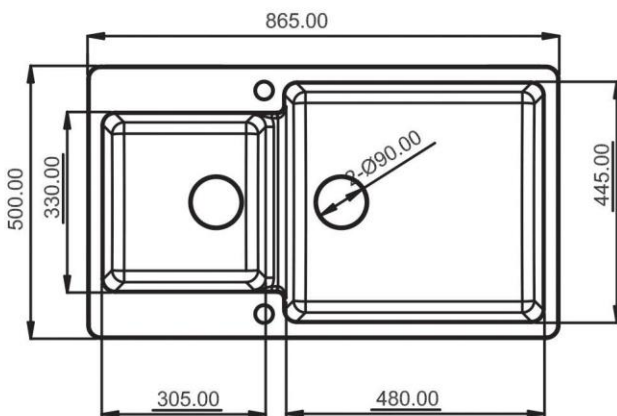

## ARIEL A1

TOP VIEW

SIZE: 39"x19.5"  
WEIGHT: 18.3kg.(Aprx.)

## EROS E1

TOP VIEW

SIZE: 34"x19.5"  
WEIGHT: 22kg.(Aprx.)

DIMENSIONS

# RUGA

TOP VIEW

SIZE: 36" x 18"  
WEIGHT: 18.50kg. (Aprx.)

## DIMENSIONS