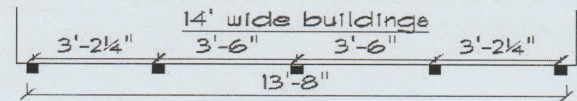

Garages	Loft Barns	8' Overhang	A-Frame Cabin 6' Overhang
20x20	565	791	146	800
20x24	668	935	172	1016
20x28	770	1078	198	1172
20x32	873	1222	225	1328
20x40	1080	1509	278	1485
24x24	787	1049	172	1642
24x28	908	1210	198	1372
24x32	1029	1372	225	1555
24x36	1150	1533	252	1738
24x40	1271	1694	278	1920
28x40	1479	-	-	-
28x48	1760	-	-	-
30x40	1571	-	-	-
30x48	1870	-	-	-

Delivery Information

Normal delivery and set up are based upon the assumption that the site is level and accessible. Should site conditions require crew to spend extra time leveling or carry lumber more than 100', extra charges of $1.50 per foot accrue.

Skid Layout

Optional Items for all smaller structures:

Steel Roof Package Per Sq.Ft..... Gables	$1.50
.....Barnstyle & A-Frames	$1.75
.....Cove & Skyview	$2.00
6 Pitch Roof Per Sq. Ft.	$0.35
Synthetic Felt Paper Per Sq. Ft.	$0.25

Synthetic felt paper included on buildings over 200 SF.

Optional Items for Cabins, Loft Barns & Garages:

Steel Roof Package Per Sq.Ft..... Garages	$1.00
.....Cabins and Loft Barns	$1.25

Synthetic felt paper included with Cabins, Loft Barns & Garages

Terms:

- All buildings are C.O.D.
- $100 Deposit with order.
- 10% deposit (on sales over $5000.)
- Balance due when building is completed.
- Visa or Mastercard accepted for deposit, but cash or check preferred for balance due.
- Financing available with approved credit. Fees may apply.
- Security deposit is non-refundable.

Alpine Structures is not responsible for caulking, site preparation, building permits, zoning, or waste removal.

Distributed By

ALL STRUCTURES
724-678-3400

Contractor Number: PA03933 | WV050269