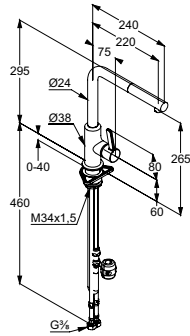

art. no

KLUDI L-INE S
single lever sink mixer DN 15
solid lever
single hole mounted
ceramic cartridge
flow regulator M 16 x 1
flow rate 8,2 l/min at 3 bar
swivelling (360°) pull-out spout
protected against back flow
flexible hoses G 3/8
with shank fastening