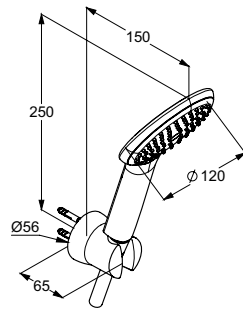

KLUDI FRESHLINE
bath shower set 1S
wall fastening
KLUDI FRESHLINE handshower RS 1S
with spray mode: volume
flow rate 23 l/min at 3 bar
quick and easy cleaning system
KLUDI SUPARAFLEX hose
G 1/2 x G 1/2 x 1250 mm
plastic-coated
with conical nuts
with screws and dowels

chrome

KL6785005

R1,600.00

List price excl. VAT