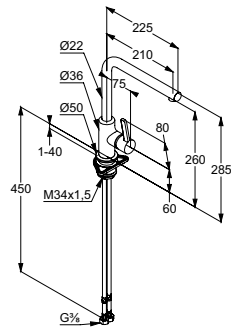

KLUDI L-LINE S
single lever sink mixer DN 15
solid lever
single hole mounted
ceramic cartridge
Laminar-flow regulator M 18 x 1
flow rate 7,1 l/min at 3 bar
swivelling spout (360°)
flexible hoses G 3/8
with shank fastening

chrome

KL408030575

R3,870.00

List price excl. VAT