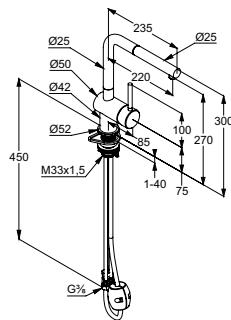

KLUDI L STEEL
single lever sink mixer DN 15
swivelling spout, pull-out spout
solid lever
material: stainless steel
single hole mounted
flow regulator M 18 x 1
flow rate 8 l/min at 3 bar
swivelling spout (110°)
ceramic cartridge
protected against back flow
flexible hoses G 3/8
with shank fastening

stainless steel
brushed

KL45851F877

R6,990.00

List price excl. VAT