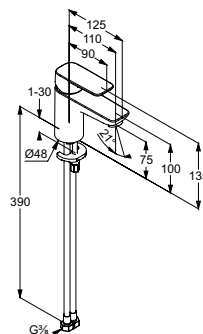

KLUDI PURE&STYLE
single lever basin mixer 75 DN 15
single hole mounted
solid lever
ceramic cartridge with hot water limitation
flow regulator M 24 x 1
flow rate 7 l/min at 3 bar
without pop-up waste
flexible hoses G 3/8
rapid installation set
spout height lower edge 75 mm

chrome

KL400280575

R2,400.00

List price excl. VAT

Eco

Pull-out Spout

S-pointer