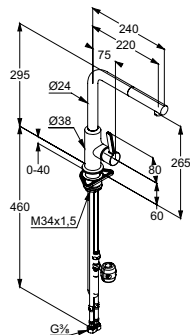

KLUDI L-LINE S
single lever sink mixer DN 15
solid lever
single hole mounted
ceramic cartridge
flow regulator M 16 x 1
flow rate 8,2 l/min at 3 bar
swivelling (360°) pull-out spout
protected against back flow
flexible hoses G 3/8
with shank fastening

chrome

KL408510575

R5,790.00

List price excl. VAT