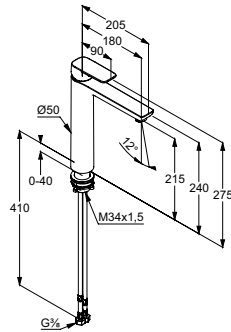

product description

surface

art. no

KLUDI PURE&STYLE
single lever washbowl mixer DN 15
single hole mounted
solid lever
ceramic cartridge with hot water limitation
flow regulator M 24 x 1
flow rate 7 l/min at 3 bar
without pop-up waste
flexible hoses G 3/8
rapid installation set
spout height lower edge 215 mm