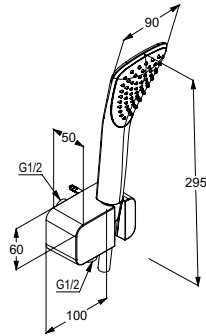

product

product description

surface

art. no

KLUDI FIZZ
bath shower set 1S
KLUDI FIZZ hand shower 1S DN 15
with spray mode: volume
quick and easy cleaning system
flow rate 19 l/min at 3 bar
KLUDI SUPARAFLEX hose
G 1/2 x G 1/2 x 1250 mm
wall supply with shower holder DN 15
protected against back flow
in compliance with DIN EN 1717
with s crews and dowels
shower outlet G 1/2
with conical nuts

chrome

KL6767005

R2,200.00

List price excl. VAT