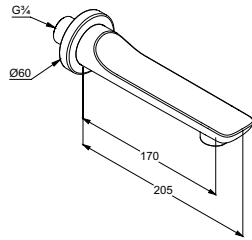

product

product description

surface

art. no

KLUDI BALANCE
bath filler DN 20
wall fastening
projection 170 mm
flow class C
s-pointer aerator M 24 x 1C
separate connector G 3/4
for pre-installation

chrome

KL5250305

R2,230.00

List price excl. VAT