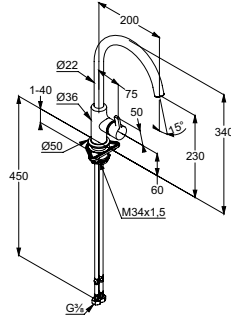

KLUDI BINGO STAR XS
single lever sink mixer DN 15
solid lever
single hole mounted
flow rate 7,6 l/min at 3 bar
PCA caché-Laminar-flow regulator M 16,5 x 1
ceramic cartridge
swivelling spout (360°)
rapid installation set
flexible hoses G 3/8