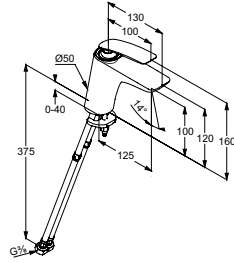

product description

surface

art. no

KLUDI BALANCE
 single lever basin mixer DN 15
 solid lever
 single hole mounted
 flow rate 8 l/min at 3 bar
 caché s-pointer-Laminar-flow-regulator M 24 x 1
 water flow regulator 8 l/min
 ceramic cartridge with hot water limitation
 rapid installation set
 flexible hoses G 3/8
 noise level I
 without pop-up waste
 spout height lower edge 100 mm