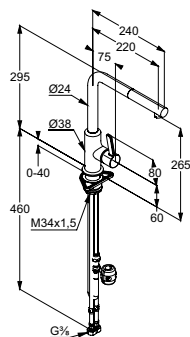

KLUDI L-LINE S
single lever sink mixer DN 15
solid lever
single hole mounted
ceramic cartridge
flow regulator M 16 x 1
flow rate 8,2 l/min at 3 bar
swivelling (360°) pull-out spout
protected against back flow
flexible hoses G 3/8
with shank fastening

matt black/
chrome

KL408518775

R6,400.00

List price excl. VAT

Eco Pull-out Spout