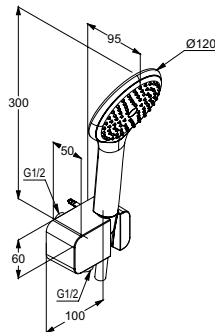

KLUDI FRESHLINE
bath shower set 1S
KLUDI FRESHLINE handshower RS 1S
with spray mode: volume
flow rate 19 l/min at 3 bar
KLUDI SUPARAFLEX hose
G 1/2 x G 1/2 x 1250 mm
with conical nuts
wall supply with shower holder DN 15
protected against back flow
in compliance with DIN EN 1717
with s crews and dowels
shower outlet G 1/2
with conical nuts
noise level I

chrome

KL6787005

R2,290.00

List price excl. VAT

KLUDI TRIGGER SPRAY
bidet set
flow Cass A
metal braided hose
G 1/2 x G 1/2 x 1250 mm
1250mm shower holder
with screws & wall plugs
noise level I

chrome

KL7304205

R620.00

List price excl. VAT