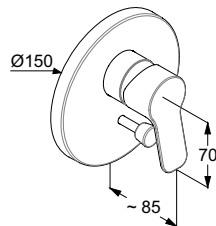

KLUDI PURE&EASY
concealed single lever bath and shower mixer
concealed trim-set
solid lever
autom. diverter shower/bathtub
for pre-installation mixer KL38636

chrome

KL374190565

required accessories:
concealed bath- and shower mixer DN 15
pre-installation set

R1,110.00

List price excl. VAT