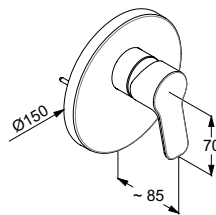

KLUDI PURE&EASY
concealed single lever shower mixer
concealed trim-set
solid lever
for pre-installation mixer KL38828

chrome

KL374200565

required accessories:
concealed shower DN 15
pre-installation set

R780.00

List price excl. VAT