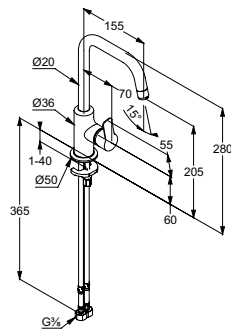

KLUDI PURE&EASY
single lever basin mixer DN 15
single hole mounted
solid lever
ceramic cartridge
PCA aerator M 18 x 1
flow rate 5 l/min at 3 bar
swivelling spout
without pop-up waste
flexible hoses G 3/8
rapid installation set
spout height lower edge 205 mm

chrome

KL370240565

R2,550.00

List price excl. VAT