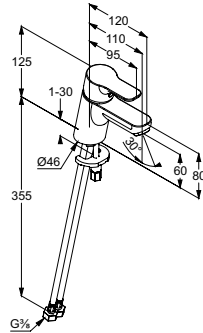

KLUDI PURE&EASY
single lever basin mixer 60 DN 15
single hole mounted
solid lever
ceramic cartridge with hot water limitation
flow regulator M 24 x 1
flow rate 7 l/min at 3 bar
without pop-up waste
flexible hoses G 3/8
rapid installation set
spout height lower edge 60 mm

chrome

KL373870565

R1,610.00

List price excl. VAT