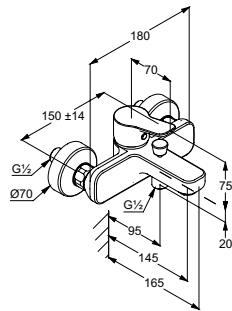

KLUDI PURE&EASY
single lever bath- and shower mixer DN 15
wall fastening
solid lever
ceramic cartridge with hot water limitation
flow regulator M 24 x 1
flow class C/B
autom. diverter shower/bathtub
shower outlet G 1/2
protected against back flow
s-connections

chrome

KL376810565

R2,520.00

List price excl. VAT