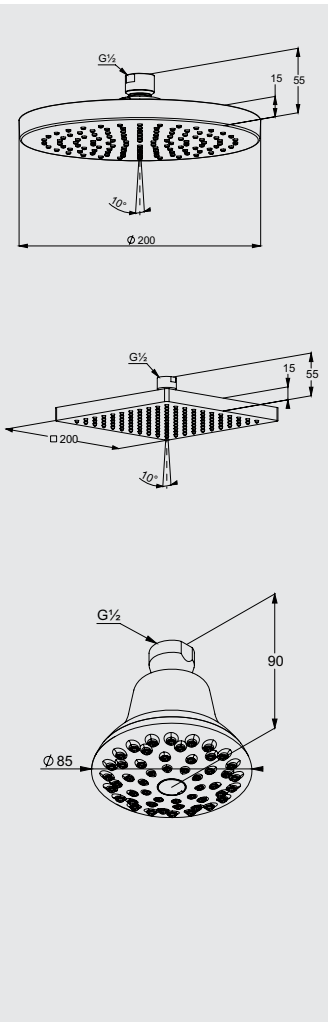

Type/Option/Version	Colour and specification	Product Code	Matching Accessory
---------------------	--------------------------	--------------	--------------------

200mm Round head
Chrome

KL6651005

Shower arm, chrome
KL6651405

200mm x 200mm
Chrome

KL6653005

Shower arm, chrome
KL6651405

85mm round head
Chrome

KL6219105

Shower arm, chrome
KL6235305

Scope of supply

Shower head