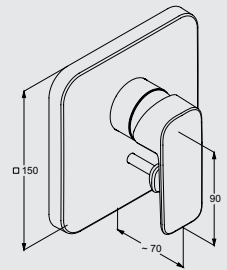

KL404190575

Installation box
(Required)
KL38636

Metallic surface
Chrome
Without diverter

KL404200575

Installation box
(Required)
KL38828

Scope of supply

Mixer tap
Mounting accessories

Customers also purchased