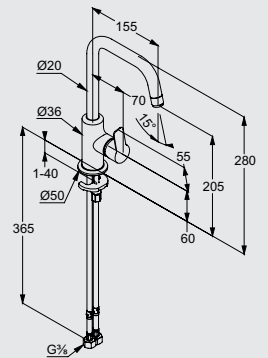

Regulating angle valve
SL054350699

Metallic surface
Chrome

KL370240565

Regulating angle valve
SL054350699

Customers also purchased

Pure&Easy shower mixer
KL374190565 (with diverter)

Pure&Easy shower mixer
KL374200565