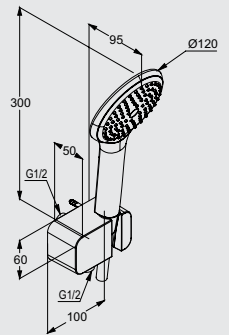

Scope of supply

Spray head
Kludi Suparaflex hose
Wall supply / holder