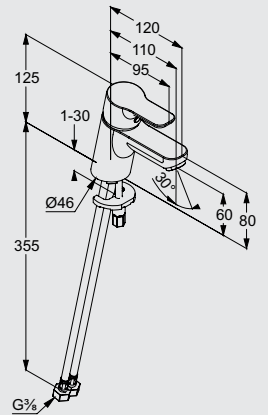

Regulating angle valve
SL054350699

Metallic surface
Chrome

KL370240565

Regulating angle valve
SL054350699

Customers also purchased

Pure&Easy shower mixer
KL374190565 (with diverter)

Pure&Easy shower mixer
KL374200565