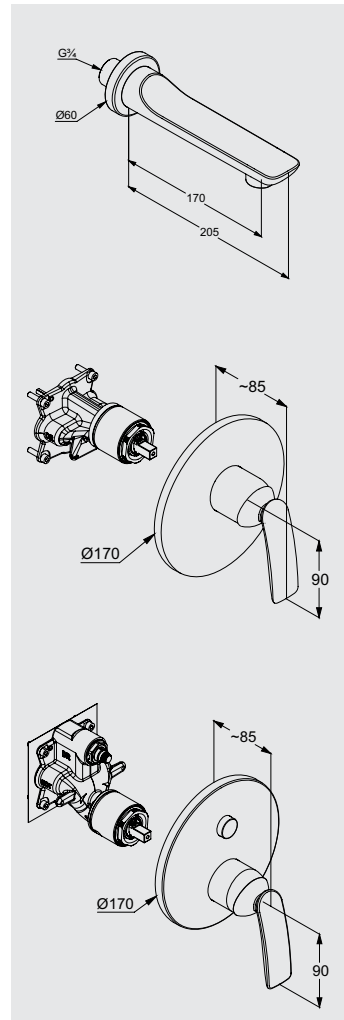

Scope of supply

Bath filler
Mounting accessories

Accessories & spares

Customers also purchased