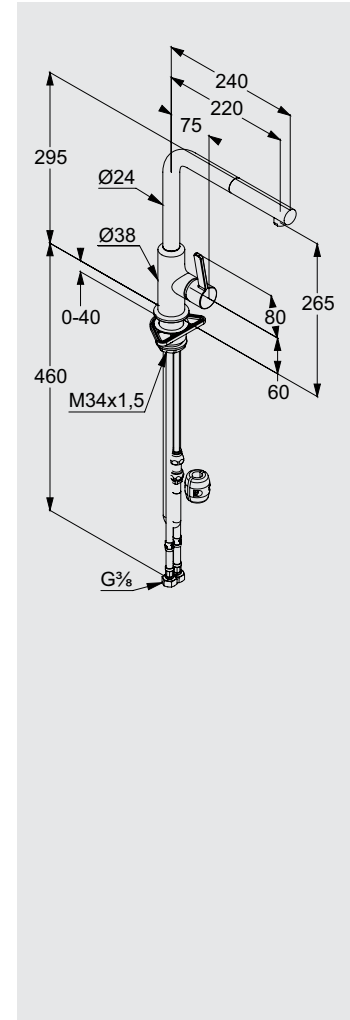

Scope of supply

- Mixer tap
- Flexible hoses
- Mounting accessories