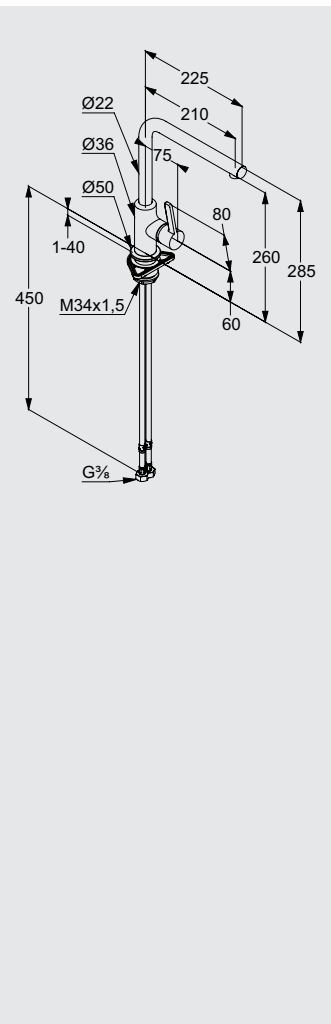

Scope of supply

Mixer tap
Flexible hoses
Mounting accessories