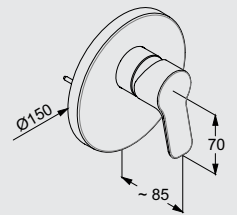

Scope of supply

Mixer tap
Mounting accessories

Customers also purchased

Pure&Easy Basin Mixer
KL373870565

Pure&Easy Basin Mixer
KL370240565