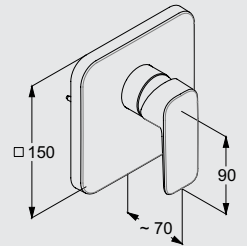

Scope of supply

Mixer tap
Mounting accessories

Customers also purchased