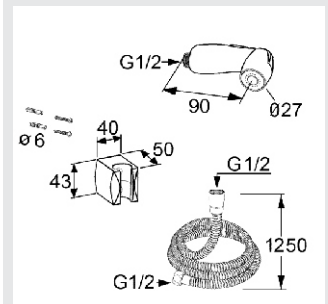

KL7304205

Regulating angle valve
SL054350699

Scope of supply

Spray head
Metal braided hose
Wall hook
Fastening screws and dowels

A close-up photograph of a modern, high-end chrome faucet mounted on a white ceramic sink. The faucet has a tall, curved spout and a sleek, vertical handle. In the foreground, a black toothbrush and a tube of toothpaste are placed on the sink's edge. The background shows a white tiled wall and a large mirror reflecting the faucet. A blue text box is overlaid on the left side of the image.