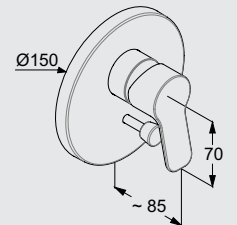

Scope of supply

Mixer tap
Mounting accessories

Customers also purchased

Pure&Easy Basin Mixer
KL373870565

Pure&Easy Basin Mixer
KL370240565