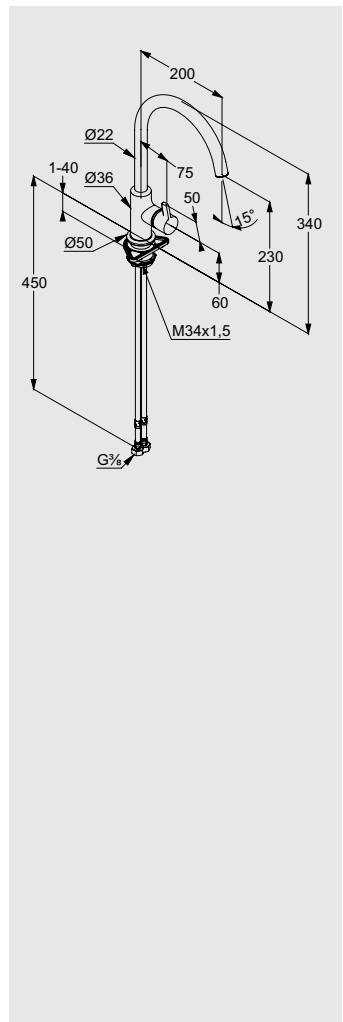

Scope of supply

- Mixer tap
- Flexible hoses
- Mounting accessories