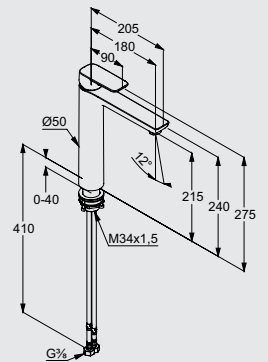

Regulating angle valve
SL054350699

Metallic surface
Chrome

KL402960575

Regulating angle valve
SL054350699

Customers also purchased

Pure&Style shower mixer
KL404190575 (with diverter)

Pure&Style shower mixer
KL404200575