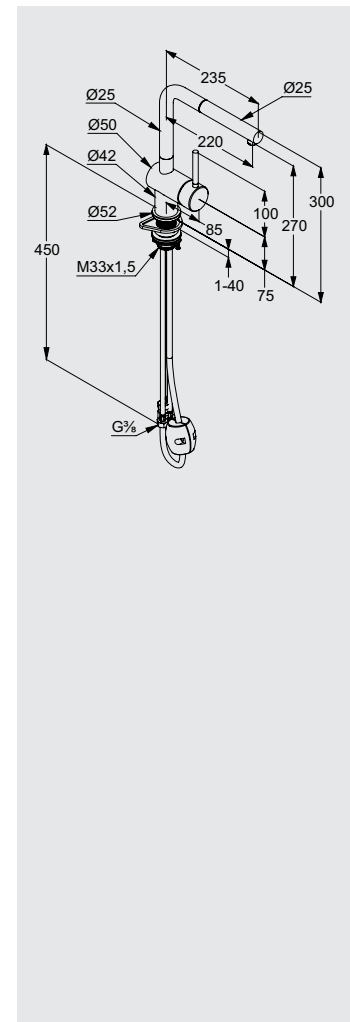

Scope of supply

Mixer tap
Flexible hoses
Mounting accessories