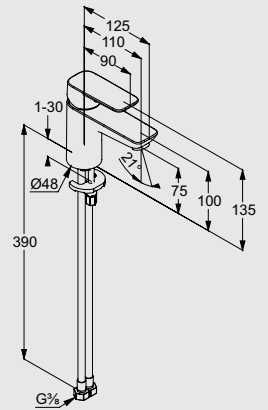

Regulating angle valve
SL054350699

Metallic surface
Chrome

KL402960575

Regulating angle valve
SL054350699

Customers also purchased

Pure&Style shower mixer
KL404190575 (with diverter)

Pure&Style shower mixer
KL404200575