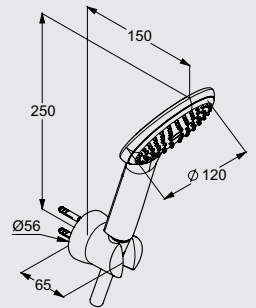

Scope of supply

Spray head
Kludi Suparaflex hose
Wall supply / holder