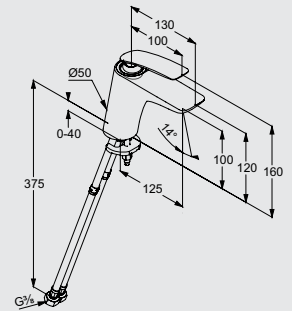

Regulating angle valve
SL054350699

Customers also purchased

Balance mixer lever
KL526630575 (with diverter)

Balance mixer lever
KL526550575

Balance bath filler
KL5250305

Scope of supply

Mixer tap
Flexible hoses
Mounting accessories