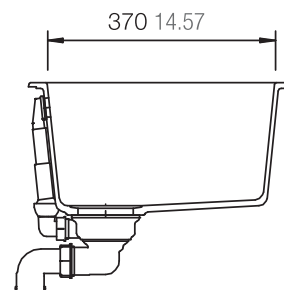

Cut-out dimensions: