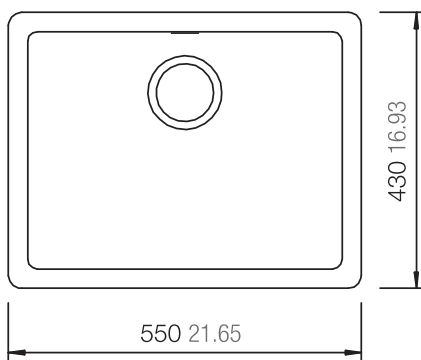

QUADRO N-100

Installation:
Undermount

Cabinet Size (mm):
600

Bowl Size (mm):
490 x 370 x 200

Cut-out (mm):
490 x 370

BLACK: SKQUAN100013
GREY: SKQUAN100049
WHITE: SKQUAN100007

R7,900.00
List Price excl. VAT

Cut-out dimensions are accurate at time of publishing. However, changes and errors occur.
For cutting, the fitter should have the physical sink on hand.
Splashzone will not be held liable for any incorrect cut outs.