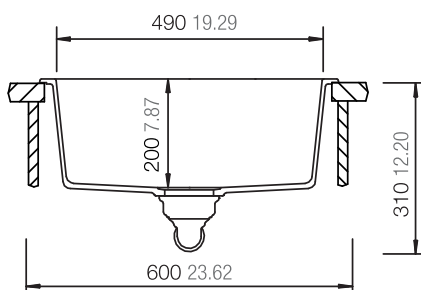

Installation:  
*Inset/reversible*

Cabinet Size (mm):  
 800

Bowl Size (mm):  
 340 x 421 x 205  
 340 x 421 x 205

Cut-out (mm):  
 1140 x 480

**R7,800.00**  
 List Price excl. VAT

*Cut-out dimensions are accurate at time of publishing. However, changes and errors occur. For cutting, the fitter should have the physical sink on hand. Splashzone will not be held liable for any incorrect cut outs.*

Bowl Size (mm):  
514 x 358 x 180

Cut-out (mm):  
552 x 490

**R5,970.00**  
List Price excl. VAT

*Cut-out dimensions are accurate at time of publishing. However, changes and errors occur. For cutting, the fitter should have the physical sink on hand. Splashzone will not be held liable for any incorrect cut outs.*

## QUADRO N-100

Installation:  
*Undermount*

Cabinet Size (mm):  
600

Bowl Size (mm):  
490 x 370 x 200

Cut-out (mm):  
490 x 370

BLACK: SKQUAN100013  
GREY: SKQUAN100049  
WHITE: SKQUAN100007

**R7,900.00**  
List Price excl. VAT

Cut-out dimensions are accurate at time of publishing. However, changes and errors occur.  
For cutting, the fitter should have the physical sink on hand.  
Splashzone will not be held liable for any incorrect cut outs.