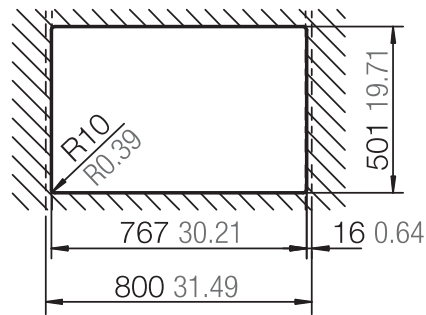

Cut-out dimensions: