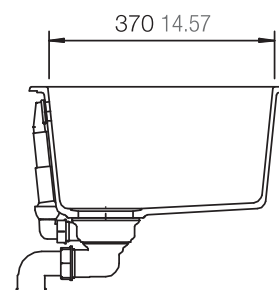

Cut-out dimensions: