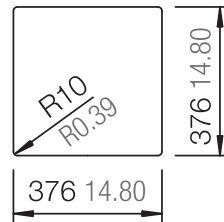

Wastezone
food waste disposer
[IN77970T](#)

Cut-out dimensions:
Undermount