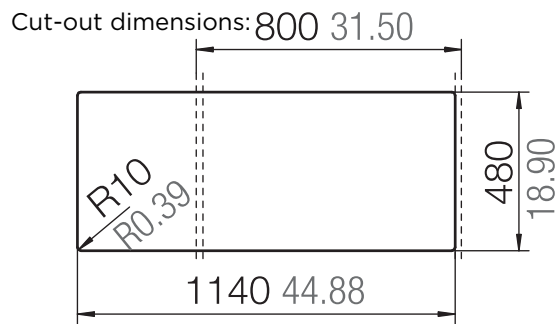

Installation:  
*Inset/reversible*

Cabinet Size (mm):  
 800

Bowl Size (mm):  
 340 x 421 x 205  
 340 x 421 x 205

Cut-out (mm):  
 1140 x 480

**R7,800.00**  
 List Price excl. VAT

*Cut-out dimensions are accurate at time of publishing. However, changes and errors occur. For cutting, the fitter should have the physical sink on hand. Splashzone will not be held liable for any incorrect cut outs.*

Bowl Size (mm):  
514 x 358 x 180

Cut-out (mm):  
552 x 490

**R5,970.00**  
List Price excl. VAT

*Cut-out dimensions are accurate at time of publishing. However, changes and errors occur. For cutting, the fitter should have the physical sink on hand. Splashzone will not be held liable for any incorrect cut outs.*

## EURO N-100

Installation:  
*Undermount*

Cabinet Size (mm):  
400

Bowl Size (mm):  
331 x 331 x 205

Cut-out (mm):  
376 x 376

BLACK: SKEURN100013  
GREY: SKEURN100049  
WHITE: SKEURN100007

**R5,950.00**  
List Price excl. VAT