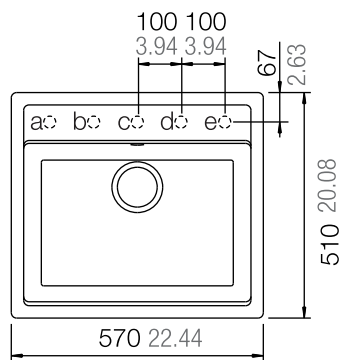

Installation:  
*Inset/reversible*

Cabinet Size (mm):  
 800

Bowl Size (mm):  
 340 x 421 x 205  
 340 x 421 x 205

Cut-out (mm):  
 1140 x 480

**R7,800.00**  
 List Price excl. VAT

*Cut-out dimensions are accurate at time of publishing. However, changes and errors occur. For cutting, the fitter should have the physical sink on hand. Splashzone will not be held liable for any incorrect cut outs.*

Customers also purchased:

Wastezone  
 food waste disposer  
[IN77970T](#)

Kludi L-INE S pull-out  
 chrome mixer  
[KL408510575](#)

NEMO N-100

GREY: SKNEMN100049

Installation:  
Inset

Cabinet Size (mm):  
600

Bowl Size (mm):  
514 x 358 x 180

Cut-out (mm):  
552 x 490

**R5,970.00**  
List Price excl. VAT

*Cut-out dimensions are accurate at time of publishing. However, changes and errors occur. For cutting, the fitter should have the physical sink on hand. Splashzone will not be held liable for any incorrect cut outs.*

## EURO N-100

Installation:  
*Undermount*

Cabinet Size (mm):  
400

Bowl Size (mm):  
331 x 331 x 205

Cut-out (mm):  
376 x 376

BLACK: SKEURN100013  
GREY: SKEURN100049  
WHITE: SKEURN100007

**R5,950.00**  
List Price excl. VAT