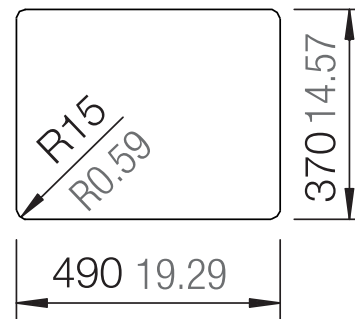

Wastezone
food waste disposer
[IN77970T](#)

Kludi L-INE S
chrome mixer
[KL408030575](#)

Cut-out dimensions: