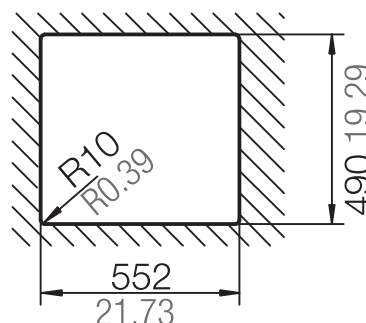

Wastezone
food waste disposer
[IN77970T](#)

Kludi L-INE S pull-out
chrome mixer
[KL408510575](#)

Cut-out dimensions: