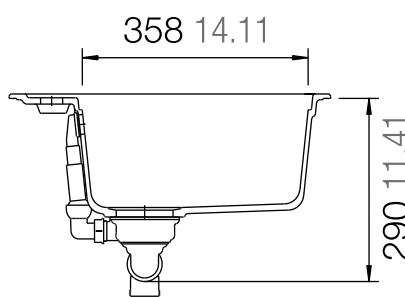

Cut-out dimensions: