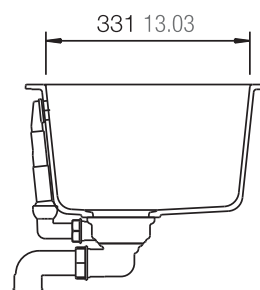

Kludi Stainless Steel
mixer
[KL45851F877](#)

Cut-out dimensions:
Undermount