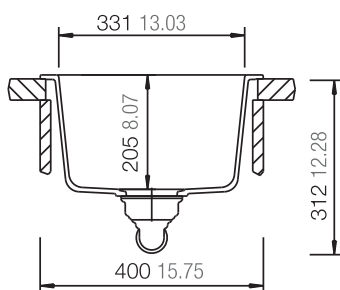

EURO N-100

Installation:
Undermount

Cabinet Size (mm):
400

Bowl Size (mm):
331 x 331 x 205

Cut-out (mm):
376 x 376

BLACK: SKEURN100013
GREY: SKEURN100049
WHITE: SKEURN100007

R5,950.00
List Price excl. VAT

Cut-out dimensions are accurate at time of publishing. However, changes and errors occur.
For cutting, the fitter should have the physical sink on hand.
Splashzone will not be held liable for any incorrect cut outs.

Cut-out dimensions:
Undermount

Customers also purchased: