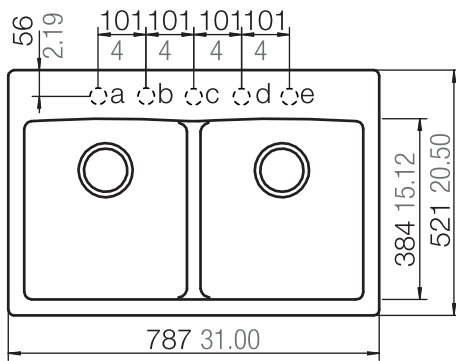

splashzone

**SCHOCK**

INSPIRE N-200

BLACK: SKINSN200013

Installation:  
Undermount

Cabinet Size (mm):  
800

Bowl Size (mm):  
345 x 384 x 229  
345 x 384 x 229

Cut-out (mm):  
767 x 501

**R7,240.00**  
List Price excl. VAT

*Cut-out dimensions are accurate at time of publishing. However, changes and errors occur. For cutting, the fitter should have the physical sink on hand. Splashzone will not be held liable for any incorrect cut outs.*

Installation:  
*Inset/reversible*

Cabinet Size (mm):  
 800

Bowl Size (mm):  
 340 x 421 x 205  
 340 x 421 x 205

Cut-out (mm):  
 1140 x 480

**R7,800.00**  
 List Price excl. VAT

*Cut-out dimensions are accurate at time of publishing. However, changes and errors occur. For cutting, the fitter should have the physical sink on hand. Splashzone will not be held liable for any incorrect cut outs.*

Bowl Size (mm):  
514 x 358 x 180

Cut-out (mm):  
552 x 490

**R5,970.00**  
List Price excl. VAT

*Cut-out dimensions are accurate at time of publishing. However, changes and errors occur. For cutting, the fitter should have the physical sink on hand. Splashzone will not be held liable for any incorrect cut outs.*