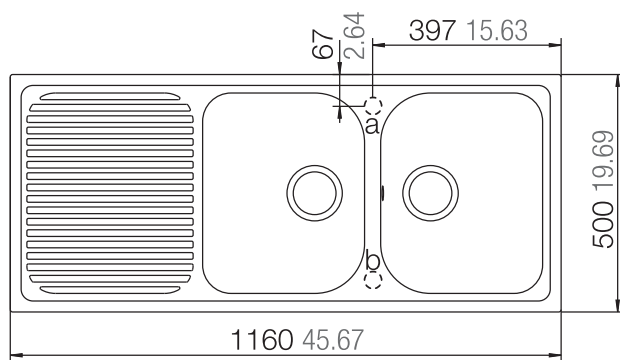

Installation:  
*Inset/reversible*

Cabinet Size (mm):  
 800

Bowl Size (mm):  
 340 x 421 x 205  
 340 x 421 x 205

Cut-out (mm):  
 1140 x 480

**R7,800.00**  
 List Price excl. VAT

*Cut-out dimensions are accurate at time of publishing. However, changes and errors occur. For cutting, the fitter should have the physical sink on hand. Splashzone will not be held liable for any incorrect cut outs.*

Customers also purchased:

Wastezone  
 food waste disposer  
[IN77970T](#)

Kludi L-INE S pull-out  
 chrome mixer  
[KL408510575](#)

NEMO N-100

GREY: SKNEMN100049

Installation:  
Inset

Cabinet Size (mm):  
600

Bowl Size (mm):  
514 x 358 x 180

Cut-out (mm):  
552 x 490

**R5,970.00**  
List Price excl. VAT

*Cut-out dimensions are accurate at time of publishing. However, changes and errors occur. For cutting, the fitter should have the physical sink on hand. Splashzone will not be held liable for any incorrect cut outs.*

## EURO N-100

Installation:  
*Undermount*

Cabinet Size (mm):  
400

Bowl Size (mm):  
331 x 331 x 205

Cut-out (mm):  
376 x 376

BLACK: SKEURN100013  
GREY: SKEURN100049  
WHITE: SKEURN100007

**R5,950.00**  
List Price excl. VAT