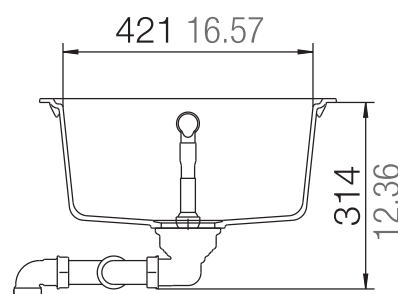

Installation:  
*Inset/reversible*

Cabinet Size (mm):  
 800

Bowl Size (mm):  
 340 x 421 x 205  
 340 x 421 x 205

Cut-out (mm):  
 1140 x 480

**R7,800.00**  
 List Price excl. VAT

*Cut-out dimensions are accurate at time of publishing. However, changes and errors occur. For cutting, the fitter should have the physical sink on hand. Splashzone will not be held liable for any incorrect cut outs.*

Customers also purchased:

Wastezone  
 food waste disposer  
[IN77970T](#)

Kludi L-INE S pull-out  
 chrome mixer  
[KL408510575](#)

NEMO N-100

GREY: SKNEMN100049

Installation:  
Inset

Cabinet Size (mm):  
600

Bowl Size (mm):  
514 x 358 x 180

Cut-out (mm):  
552 x 490

**R5,970.00**  
List Price excl. VAT

*Cut-out dimensions are accurate at time of publishing. However, changes and errors occur. For cutting, the fitter should have the physical sink on hand. Splashzone will not be held liable for any incorrect cut outs.*

## EURO N-100

Installation:  
*Undermount*

Cabinet Size (mm):  
400

Bowl Size (mm):  
331 x 331 x 205

Cut-out (mm):  
376 x 376

BLACK: SKEURN100013  
GREY: SKEURN100049  
WHITE: SKEURN100007

**R5,950.00**  
List Price excl. VAT