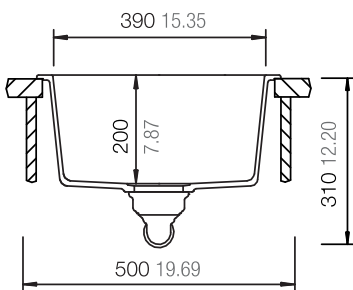

Cut-out dimensions: