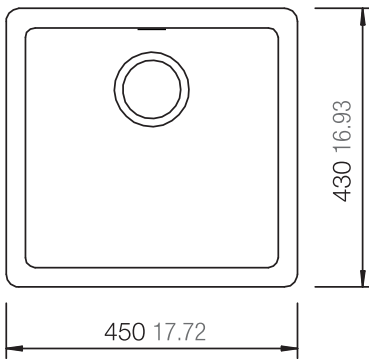

QUADRO N-100S

Installation:
Undermount

Cabinet Size (mm):
500

Bowl Size (mm):
390 x 370 x 200

Cut-out (mm):
390 x 370

BLACK: SKQUAN100S013
GREY: SKQUAN100S049
WHITE: SKQUAN100S007

R7,360.00
List Price excl. VAT

Cut-out dimensions are accurate at time of publishing. However, changes and errors occur.
For cutting, the fitter should have the physical sink on hand.
Splashzone will not be held liable for any incorrect cut outs.