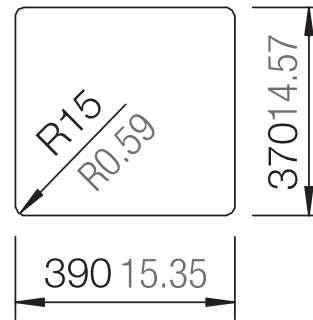

Wastezone
food waste disposer
[IN77970T](#)

Kludi Star XS
chrome mixer
[KL468030578](#)

Cut-out dimensions: