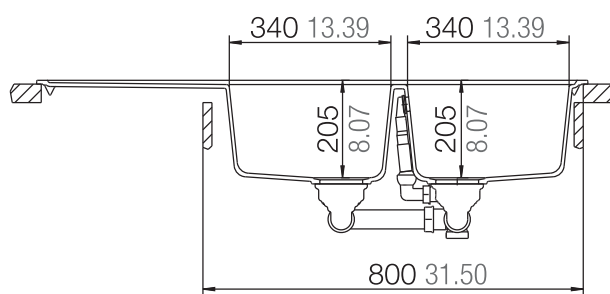

Installation:  
*Inset/reversible*

Cabinet Size (mm):  
 800

Bowl Size (mm):  
 340 x 421 x 205  
 340 x 421 x 205

Cut-out (mm):  
 1140 x 480

**R7,800.00**  
 List Price excl. VAT

*Cut-out dimensions are accurate at time of publishing. However, changes and errors occur. For cutting, the fitter should have the physical sink on hand. Splashzone will not be held liable for any incorrect cut outs.*

Bowl Size (mm):  
514 x 358 x 180

Cut-out (mm):  
552 x 490

**R5,970.00**  
List Price excl. VAT

*Cut-out dimensions are accurate at time of publishing. However, changes and errors occur. For cutting, the fitter should have the physical sink on hand. Splashzone will not be held liable for any incorrect cut outs.*

## EURO N-100

Installation:  
*Undermount*

Cabinet Size (mm):  
400

Bowl Size (mm):  
331 x 331 x 205

Cut-out (mm):  
376 x 376

BLACK: SKEURN100013  
GREY: SKEURN100049  
WHITE: SKEURN100007

**R5,950.00**  
List Price excl. VAT