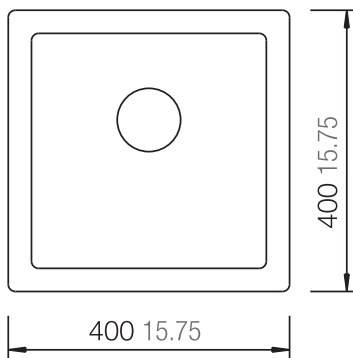

EURO N-100

Installation:
Undermount

Cabinet Size (mm):
400

Bowl Size (mm):
331 x 331 x 205

Cut-out (mm):
376 x 376

BLACK: SKEURN100013
GREY: SKEURN100049
WHITE: SKEURN100007

R5,950.00
List Price excl. VAT

Cut-out dimensions are accurate at time of publishing. However, changes and errors occur.
For cutting, the fitter should have the physical sink on hand.
Splashzone will not be held liable for any incorrect cut outs.

Cut-out dimensions:
Undermount