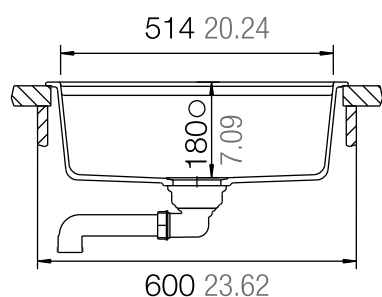

Installation:  
*Inset/reversible*

Cabinet Size (mm):  
 800

Bowl Size (mm):  
 340 x 421 x 205  
 340 x 421 x 205

Cut-out (mm):  
 1140 x 480

**R7,800.00**  
 List Price excl. VAT

*Cut-out dimensions are accurate at time of publishing. However, changes and errors occur. For cutting, the fitter should have the physical sink on hand. Splashzone will not be held liable for any incorrect cut outs.*

Bowl Size (mm):  
514 x 358 x 180

Cut-out (mm):  
552 x 490

**R5,970.00**  
List Price excl. VAT

*Cut-out dimensions are accurate at time of publishing. However, changes and errors occur. For cutting, the fitter should have the physical sink on hand. Splashzone will not be held liable for any incorrect cut outs.*

Cut-out dimensions:

Customers also purchased:

Wastezone  
food waste disposer  
[IN77970T](#)

Kludi Stainless Steel  
mixer  
[KL45851F877](#)

## EURO N-100

Installation:  
*Undermount*

Cabinet Size (mm):  
400

Bowl Size (mm):  
331 x 331 x 205

Cut-out (mm):  
376 x 376

BLACK: SKEURN100013  
GREY: SKEURN100049  
WHITE: SKEURN100007

**R5,950.00**  
List Price excl. VAT