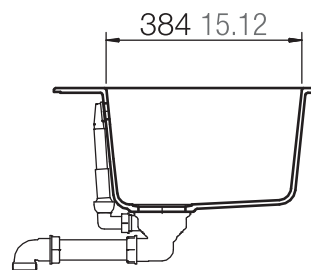

Cut-out dimensions: