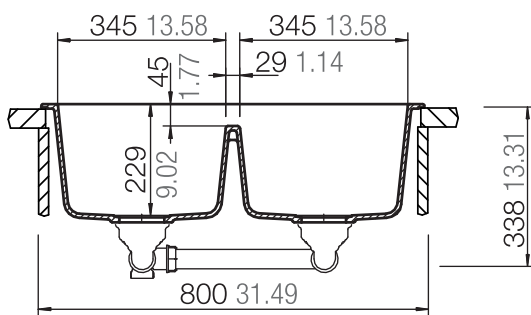

Cut-out dimensions: