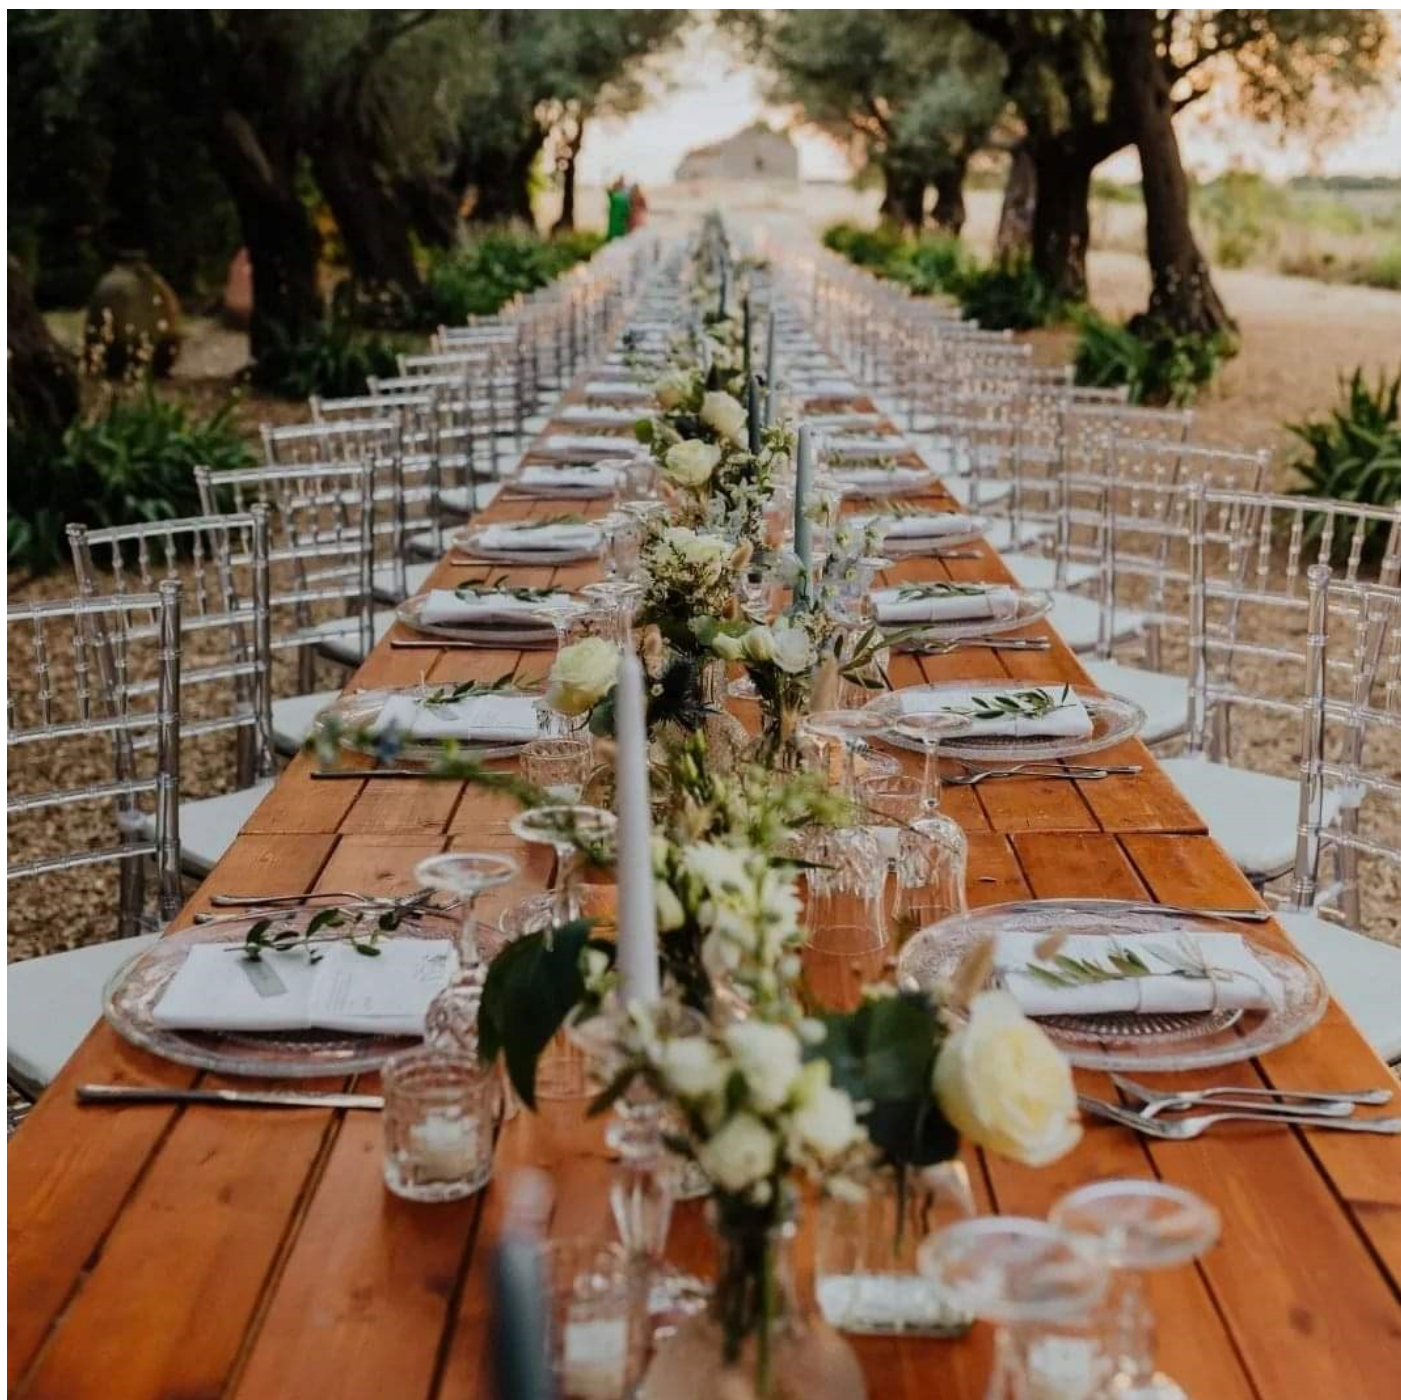

GALA NOLEGGI

PIATTI E SOTTOPIATTI