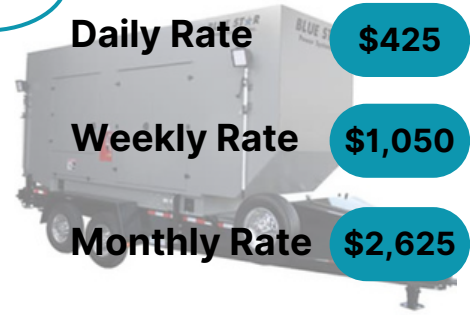

100kW to 149kW - Rental Pricing

Ideal for large commercial, pharmaceutical or industrial use

- ✓ Complimentary initial consultation
- ✓ 50ft of cables included

Tie-in & disconnect fees to be provided after initial consultation.
Monthly rate is for 4 weeks

RENTAL

*Actual unit might differ in appearance

150kW to 199kW - Rental Pricing

Ideal for large commercial, pharmaceutical or industrial use

- ✓ Complimentary initial consultation
- ✓ 50ft of cables included

Tie-in & disconnect fees to be provided after initial consultation.
Monthly rate is for 4 weeks