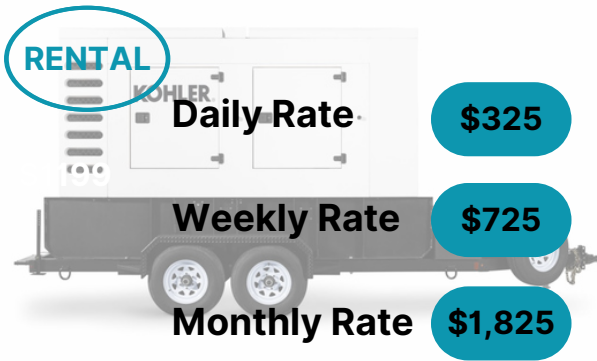

## 150kW to 199kW - Rental Pricing

Ideal for large commercial, pharmaceutical or industrial use

- ✓ Complimentary initial consultation
- ✓ 50ft of cables included

Tie-in & disconnect fees to be provided after initial consultation.  
Monthly rate is for 4 weeks