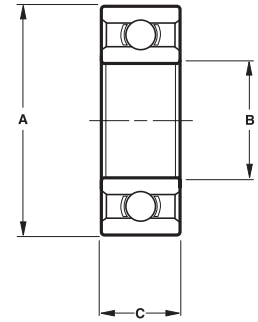

DOUBLE SEALED PRECISION BEARINGS

EAGLE BEARING

EAGLE BEARING, LTD.

P.O. BOX 327
 NEWBURGH, IN 47629-0327
 TEL: (812) 491-9667
 FAX: (812) 491-9668
 www.eaglebearing.com
 eaglesales@eaglebearing.com

Item No.	Manufacturer Number	Description	Dimensions in Millimeters		
			Outside Dia. A	Bore B	Width C
82930	6205-2RS		52 mm	25 mm	15 mm
82931	6204-2RS		47 mm	20 mm	14 mm
82932	99502H		34.925 mm	15.875 mm	11 mm
82933	6203-2RS		40 mm	15.875 mm	12 mm
82936	6203-2RS-5/8"	w / 5/8" Bore	40 mm	15.75 mm	12 mm
85940	1616-2RS		28.575 mm	12.7 mm	9.525 mm

Item No.	Manufacturer Number	Description	Dimensions in Millimeters		
			Outside Dia. A	Bore B	Width C
86912	99502H NR	w / Snap Ring	34.925 mm	15.875 mm	11 mm
81923	1641-2RS NR	w / Snap Ring	50.8 mm	25.4 mm	14.27 mm
82939	1635-2RS NR	w / Snap Ring	44.5 mm	12.65 mm	19 mm
85941	1621-2RS NR	w / Snap Ring	34.925 mm	12.7 mm	11.113 mm

Item No.	Manufacturer Number	Description	Dimensions in Millimeters		
			Outside Dia. A	Bore B	Width C
82934	6203ZZ	w / Metal Shields	40 mm	17 mm	12 mm
82937	P204RR6 A 4362	w / Metal Shields	45.25 mm	15.50 mm	19 mm
82938	6305ZZ	w / Metal Shields	62 mm	17 mm	25 mm
82940	99502H-RST	w / Metal Shields	34.925 mm	15.875 mm	11 mm
82941	6203-2RST-10	w / Metal Shields	60 mm	17 mm	12 mm
87960	P204RR6	w / Metal Shields	45.225 mm	19.05 mm	15.5 mm