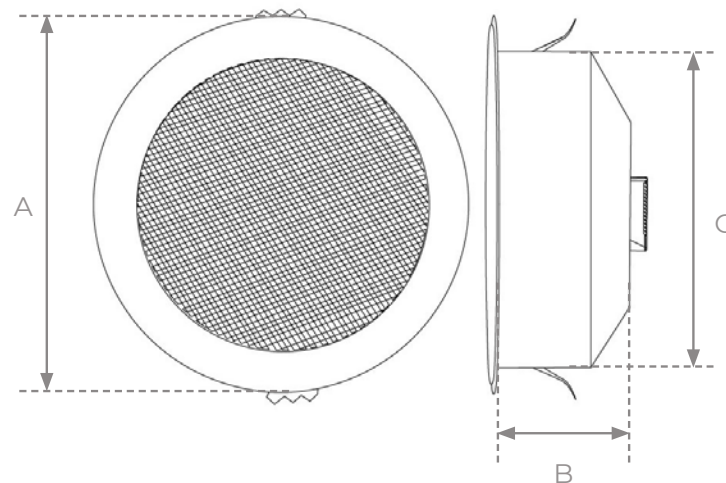

Specifications

A	6.0" / 15.2 cm
B	2.8" / 7.1 cm
C	5.2" / 13.2 cm