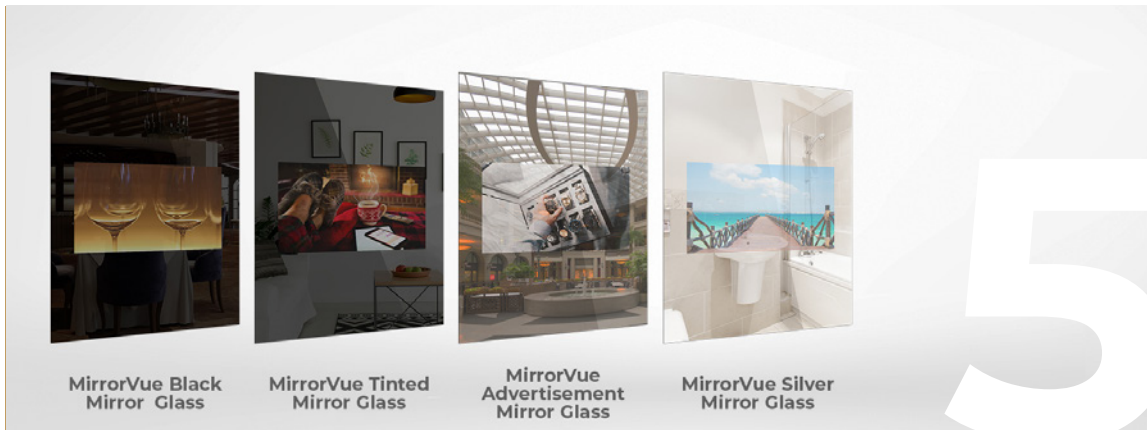

Choose Mirror Glass Types

MirrorVue is versatile, it can be used for any purpose and any need whether it be for Commercial, Residential, or Hotel. MirrorVue's premium quality glass options are available in Silver Mirror, Advertising Mirror, Tinted Mirror, and Black Mirror.