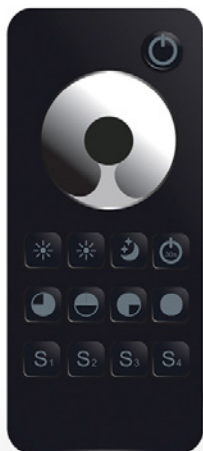

Specifications

A	8.0" / 20.3 cm
B	3.5" / 8.9 cm

AQUA WATERPROOF REMOTE

DETAILS

- Stay connected to all your favorite programs in style with the IPX6 Rated Waterproof Aqua Remote! A perfect fit for Spas, Pools, Hot Tubs and Showers.
- With the most up to date technology available, the Aqua Remote is first in its class when it comes to precision, convenience and waterproof capability.
- Just place near the bathtub, in the shower or against the mirror for easy access and mobility.
- Designed for effortless installation, the Aqua Remote has Learning Function Capabilities that will work with almost any TV or Infrared Device.
- Just sit back, relax and enjoy with settings like Volume Lock and Sleep Timer at your fingertips!

ZEPP REMOTE

DETAILS

- 2.4G Wireless, USB receiver, Plug and Play
- 360° Non-directional remote control
- Wireless QWERTY keyboard
- Compatible OS: Windows, Mac OS, Android, Linux
- Devices: PC, Smart TV, Set-top Box
- Network Media Player, Tablet, Game player, etc.
- Comes with holder equipped with suction cups