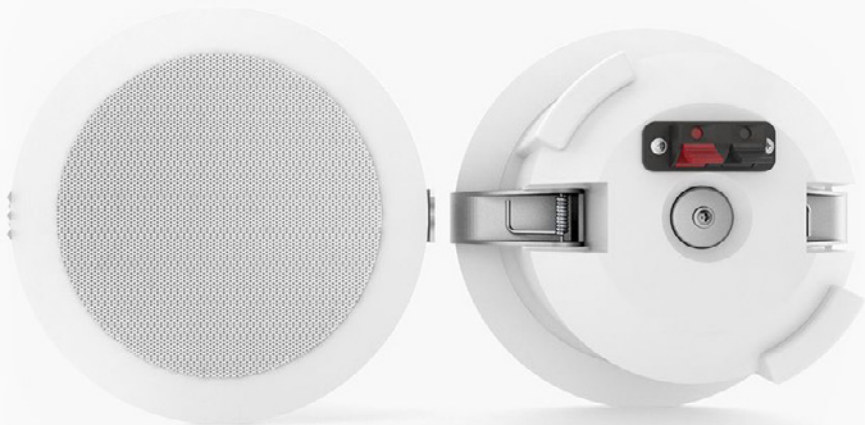

MIRRORVUE MIRROR TV

MirrorVue Stands Out as the Premier Mirror TV Technology. It comes with endless possibilities; MirrorVue is made to measure and offers many customization options that makes an elegant and functional mirror TV. You can design it, customize it, and enjoy a crisp and clear vanishing Mirror TV. Choose your TV screen size, mirror glass type, frames, mounting options, and a lot more.

Standard Wall Mount

Magnet Wall Mount

Recessed Wall Mount

MirrorVue Mount Options

You don't have to worry about the mounting options, MirrorVue offers Standard Wall Mount, Magnet Wall Mount, and Recessed Wall Mount made easy to fit in different builds and space to suit your needs. Installing MirrorVue is not difficult, it can be done under 30 minutes.

EVERVUE REMOTE

DETAILS

- Replacement control. Not waterproof. Only works with Evervue TV's.

SW50-6" RECESSED SPEAKERS

DETAILS

- Recessed, moisture resistant speakers
- Excellent audio quality
- Suitable for bathroom, outdoor, boats
- Suitable for small to medium size bathroom
- Can also be used for other TV's and audio systems
- Comes standard in set of 2

Specifications

A	6.0" / 15.2 cm
B	2.8" / 7.1 cm
C	5.2" / 13.2 cm

SW80-8" RECESSED SPEAKERS

DETAILS

- Recessed, moisture resistant speaker.
- Excellent audio quality
- Suitable for bathroom, outdoor, boats
- Connect directly to your Ocea bathroom TV, Mirrorvue etc.
- Can also be used for other TV's and audio systems.
- Suitable for small to medium size bathroom
- Comes standard in set of 2.