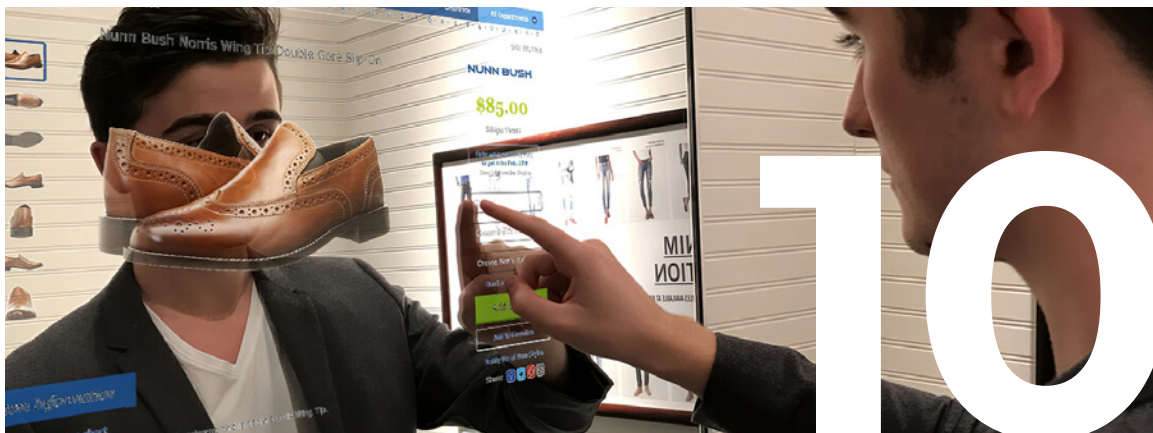

Smart Touch

Controlling your mirror has become even easier. MirrorVue offers an option to add a smart touch screen for all TV sizes that allows you to control the applications aside from the remote control.