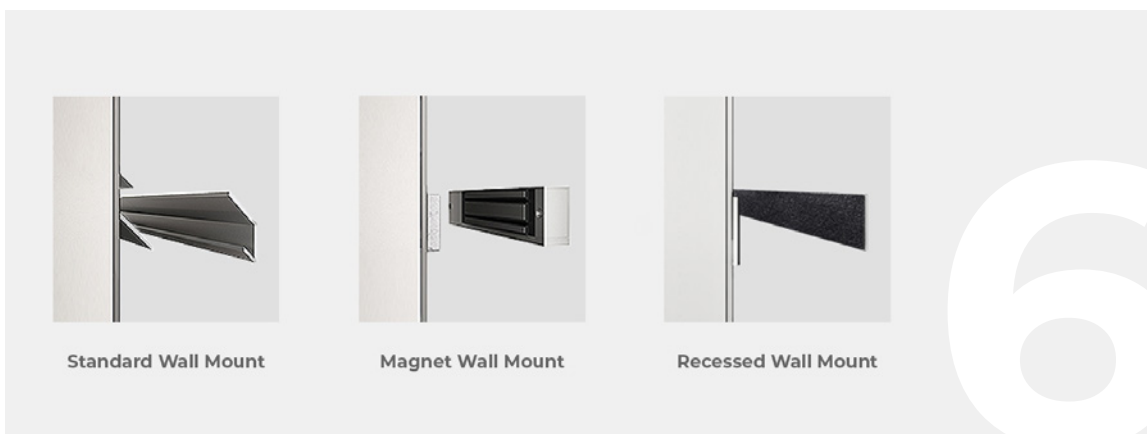

TV Sizes available:

- 15.6" (720p)
- 22" (Full HD)
- 28" (4K)
- 32" (4K)
- 40" (4K)
- 50" (4K)
- 55" (4K OLED)
- 60" (4K)
- 65" (4K OLED)
- 75" (4K)
- 85" (4K)
- 100" (4K)

OLED TV

MirrorVue is the first mirror TV with OLED. This state-of-the-art display makes any TV screen look old. You can finally experience the best color accuracy, incredible brightness and contrast, and true blacks.

Locate TV Anywhere

MirrorVue's customization allows to take control, you can install your TV in any location you want and even add multiple TVs in one mirror, and we will arrange it for you.

MirrorVue Black Mirror Glass

Standard Wall Mount

Magnet Wall Mount

Recessed Wall Mount

MirrorVue Mount Options

You don't have to worry about the mounting options, MirrorVue offers Standard Wall Mount, Magnet Wall Mount, and Recessed Wall Mount made easy to fit in different builds and space to suit your needs. Installing MirrorVue is not difficult, it can be done under 30 minutes.