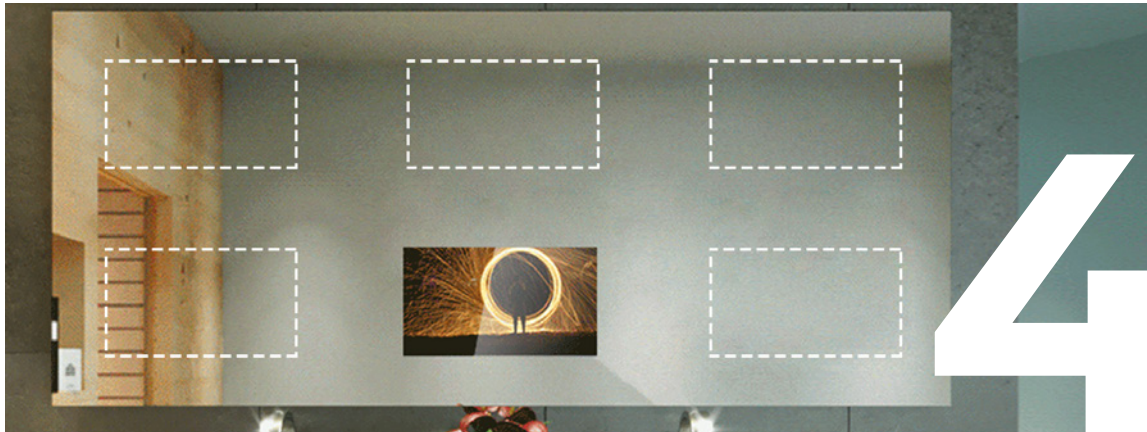

MirrorVue Custom Shapes

MirrorVue TV is the best way to get creative with your TV. We offer Custom Shape Mirror TVs. Just provide your specifications, sizes, and customizations.

MirrorVue TV Sizes

Choose your Mirrorvue TV among our wide range of available sizes.

TV Sizes available:

- 15.6" (720p)
- 22" (Full HD)
- 28" (4K)
- 32" (4K)
- 40" (4K)
- 50" (4K)
- 55" (4K OLED)
- 60" (4K)
- 65" (4K OLED)
- 75" (4K)
- 85" (4K)
- 100" (4K)

OLED TV

MirrorVue is the first mirror TV with OLED. This state-of-the-art display makes any TV screen look old. You can finally experience the best color accuracy, incredible brightness and contrast, and true blacks.

AVAILABLE TV SIZES

15.6" (Diagonal Size, 720p)
22" (Diagonal Size, Full HD)
28" (Diagonal Size, Ultra HD)
32" (Diagonal Size, Ultra HD)

MirrorVue Standard Size for Double Sink

DETAILS

- Complete and ready to hang on the wall and use
- Completely vanishing TV
- Only 38mm thick (including mirror)
- Easy to Order online. usually ships in 7-10 days.
- Smart Mirror Technology standard included.