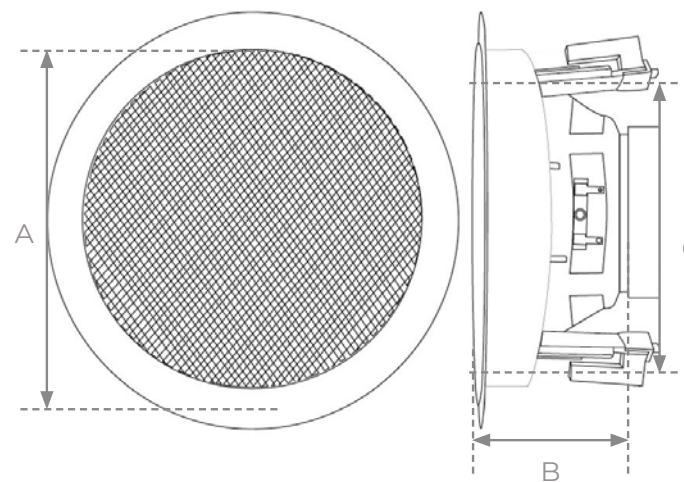

AVAILABLE TV SIZES

15.6" (Diagonal Size, 720p)
22" (Diagonal Size, Full HD)
28" (Diagonal Size, Ultra HD)
32" (Diagonal Size, Ultra HD)

MirrorVue Standard Size for Double Sink

DETAILS

- Complete and ready to hang on the wall and use
- Completely vanishing TV
- Only 38mm thick (including mirror)
- Easy to Order online. usually ships in 7-10 days.
- Smart Mirror Technology standard included.

Specifications

A	6.0" / 15.2 cm
B	2.8" / 7.1 cm
C	5.2" / 13.2 cm

SW80-8" RECESSED SPEAKERS

DETAILS

- Recessed, moisture resistant speaker.
- Excellent audio quality
- Suitable for bathroom, outdoor, boats
- Connect directly to your Ocea bathroom TV, Mirrorvue etc.
- Can also be used for other TV's and audio systems.
- Suitable for small to medium size bathroom
- Comes standard in set of 2.

Specifications

A	8.0" / 20.3 cm
B	3.5" / 8.9 cm

AQUA WATERPROOF REMOTE

DETAILS

- Stay connected to all your favorite programs in style with the IPX6 Rated Waterproof Aqua Remote! A perfect fit for Spas, Pools, Hot Tubs and Showers.
- With the most up to date technology available, the Aqua Remote is first in its class when it comes to precision, convenience and waterproof capability.
- Just place near the bathtub, in the shower or against the mirror for easy access and mobility.
- Designed for effortless installation, the Aqua Remote has Learning Function Capabilities that will work with almost any TV or Infrared Device.
- Just sit back, relax and enjoy with settings like Volume Lock and Sleep Timer at your fingertips!