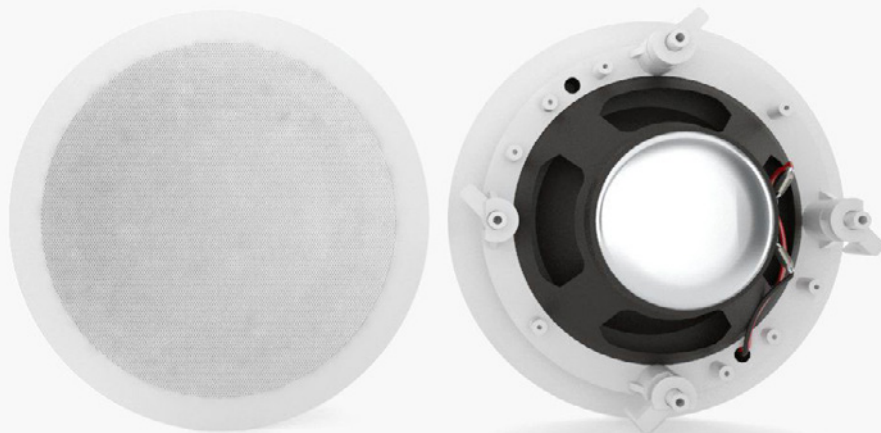

SW80-8" RECESSED SPEAKERS

DETAILS

- Recessed, moisture resistant speaker.
- Excellent audio quality
- Suitable for bathroom, outdoor, boats
- Connect directly to your Ocea bathroom TV, Mirrorvue etc.
- Can also be used for other TV's and audio systems.
- Suitable for small to medium size bathroom
- Comes standard in set of 2.