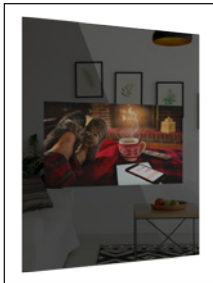

Advertising Mirror

- TV vanishes completely when turned off.
- Suitable for Stores, Malls, Elevators, Point of Sale, Public Areas, and Restaurants.

Tinted Mirror

- TV vanishes 80% when turned off.
- Suitable for Living rooms, Bedrooms, Home Cinemas and Restaurants.