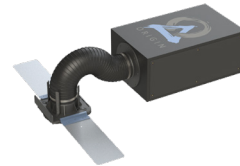

DSUB8F8K
DEALER: \$775
MSRP: \$1,615

MATCHES IN-CEILING 8" & 6"

DSUB6F68K
DEALER: \$625
MSRP: \$1,315

MATCHES IN-CEILING 5"

DSUB6F5K
DEALER: \$615
MSRP: \$1,295

MATCHES IN-CEILING 3"

DSUB6F3K
DEALER: \$600
MSRP: \$1,265