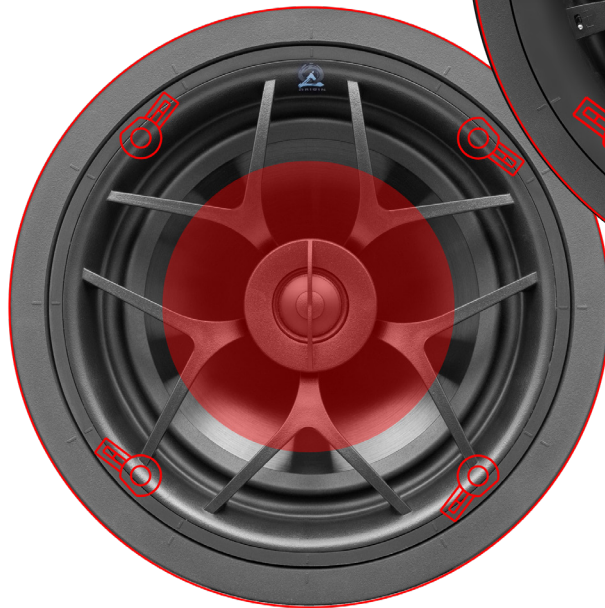

Traditional 8" Dog-Ears and Woofer Overlay

TOOL-LESS MOUNTING

NOT ALL CUTOUTS ARE EQUAL.

When it comes to the ratio of performance to grille size, Origin Acoustics' in-ceiling speakers always finish first. That's because, on average, our models have two more inches of woofer than the competitions'. We've made it possible with our tool-less mounting system. As you can see below, our woofers and surrounds begin where the other speakers are still putting their dog-ears.

Traditional 6.5" Dog-Ears and Woofer Overlay