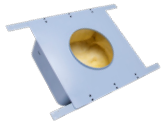

8" & 6 1/2" ACCESSORIES

DEALER: $75
MSRP: $150