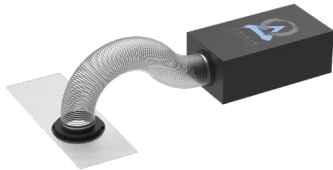

ISOLATING CABINET

BUILT-IN CROSSOVER

ROUND & SQUARE
GRILLES

ARCHITECTURAL SUBWOOFER COLLECTION

IN-CEILING SUBWOOFERS

MATCHES IN-CEILING 10"

DBA10EX
DEALER: \$250
MSRP: \$565

MATCHES IN-CEILING 8" & 6"

DSUB8F8K
DEALER: \$775
MSRP: \$1,615

MATCHES IN-CEILING 8" & 6"

DSUB6F68K
DEALER: \$625
MSRP: \$1,315

MATCHES IN-CEILING 5"

DSUB6F5K
DEALER: \$615
MSRP: \$1,295

MATCHES IN-CEILING 3"

DSUB6F3K
DEALER: \$600
MSRP: \$1,265