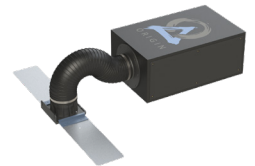

DSUB8F8K
DEALER: \$775
MSRP: \$1,615

MATCHES IN-CEILING 8" & 6"

DSUB6F68K
DEALER: \$625
MSRP: \$1,315

MATCHES IN-CEILING 5"

DSUB6F5K
DEALER: \$615
MSRP: \$1,295

MATCHES IN-CEILING 3"

DSUB6F3K
DEALER: \$600
MSRP: \$1,265