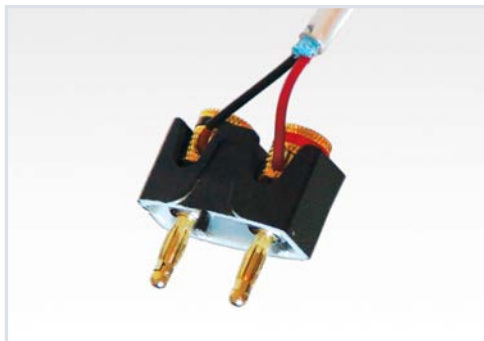

Removable speaker wire terminal.