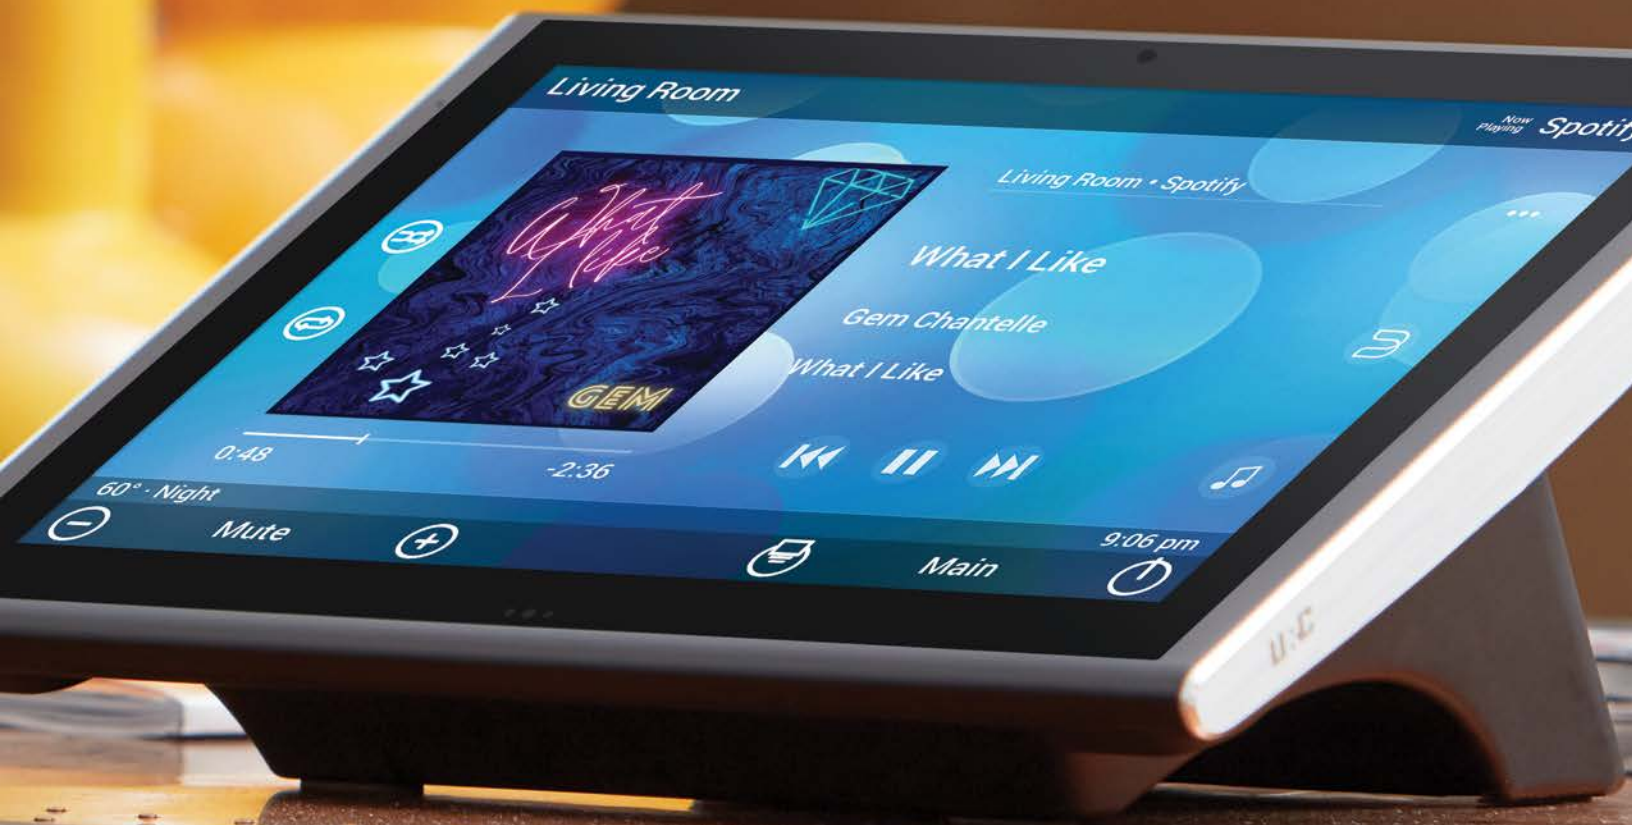

"Total Control provides a robust, flexible and fully customizable platform for integration with all of the popular brands we trust to meet the high expectations of my luxury home owner, retail and corporate clients. URC certainly has tremendous opportunity in my market."

- Jay Dobensky, Beverly Hills Smart Homes