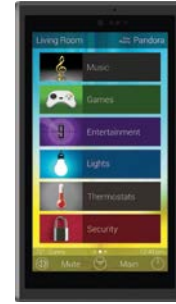

SKU	TKP-7600	TKP-5600
Description	7" In-Wall Touch Screen Controller	5" In-Wall Touch Screen Controller
Network/ Ethernet	10/100 Mbps	10/100 Mbps
LCD	7" Capacitive Touch Display (1280 x 800)	5.5" Capacitive Touch Display (1280 x 800)
Camera	Yes	Yes
Sensor	Proximity Sensor, Light Sensor	Proximity Sensor, Light Sensor
Microphone	Yes	Yes
Speaker	Yes	Yes
Dimensions	W: 7.91" / 200.9mm H: 5.04" / 128mm D: 1.03" / 26.2mm	W: 2.95" / 74.9mm H: 5.49" / 139.4mm D: 0.9" / 2.3mm
Weight	10.5 oz / 297.7g	4.8 oz / 136.1g
System	Total Control® Professional Programming Required	Total Control® Professional Programming Required
In The Box	TKP-7600, Magnetic Mounting Ring, Wall Spacer Kit	TKP-5600, Magnetic Mounting Ring, Wall Spacer Kit, Hardware
Sold Separately	PoE Switch, PoE Injector	PoE Switch, PoE Injector
UPC	656787-312227	656787-395510
Warranty	http://www.urb-automation.com/warranty