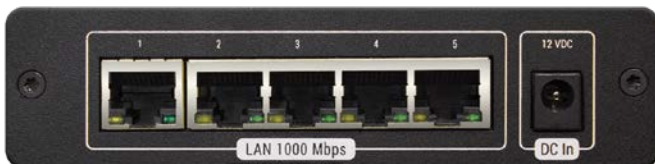

## HDA-130 Single Zone Amplifier

Small but powerful, the HDA-130 Single Zone Amplifier can be placed nearly anywhere and delivers 30W x 2 of power to local zone speakers. It can also stream up to two local sources throughout the HDA system to multiple zones and supports ducking to automatically lower the volume of music playing for paging applications and microphone use.

## HDA-I/O Stream Adapter

The HDA-I/O can be set in software to be used as an HDA Audio Stream Receiver or a Stream Injector. Small in size, this flexible piece can be placed nearly anywhere to deliver high resolution streaming audio from the TV or other non-rack mounted devices throughout your home or commercial environment, or feed audio out of the HDA system to an external amplifier or A/V receiver.