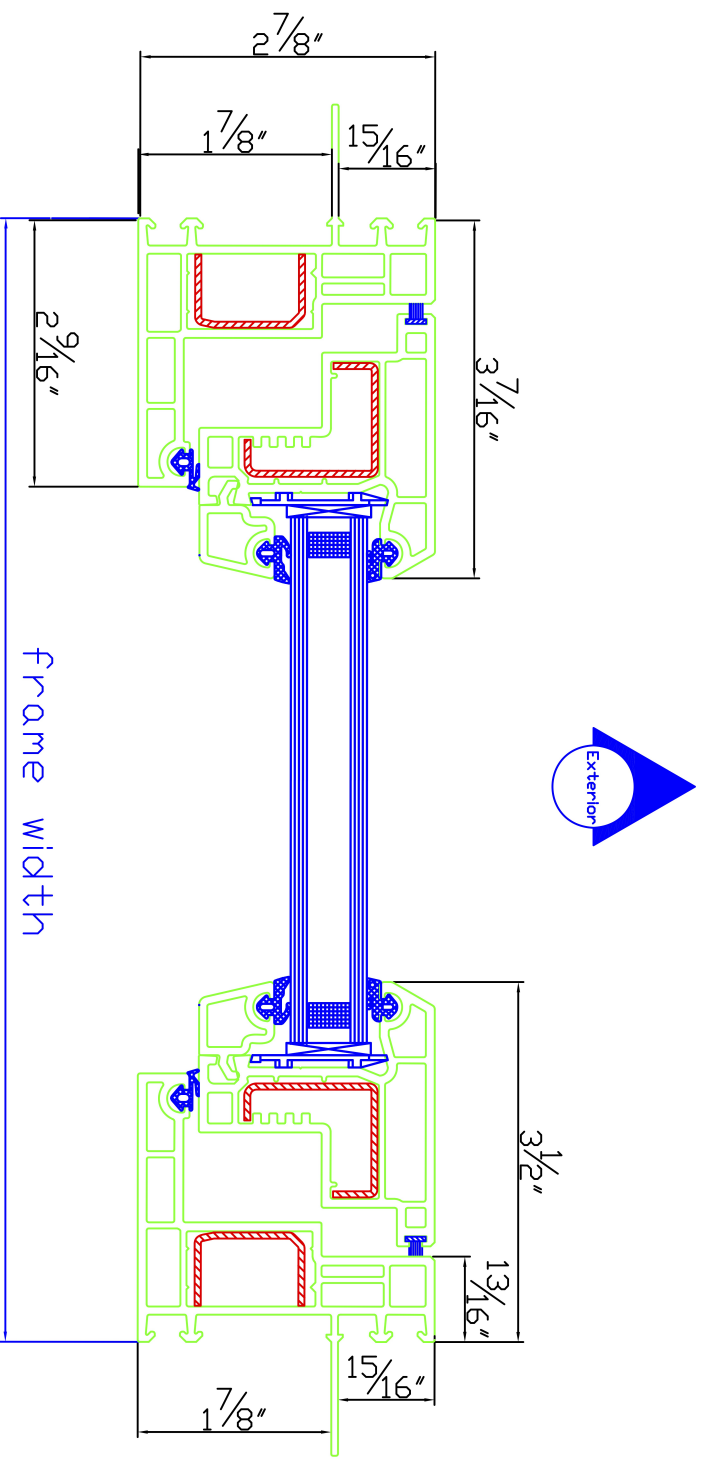

Series

Omni PVC

Product Type

CRA500 Crank Awning - jamb detail

Bede reserves the right to change product details without notice to improve performance.
 Before relying on product drawings, you may want to verify that you are viewing current details

Scale = 1/2 actual size when printed 8 1/2 x 11

*Actual dimensions may vary depending on printer

Scale

Updated: 11-20-09