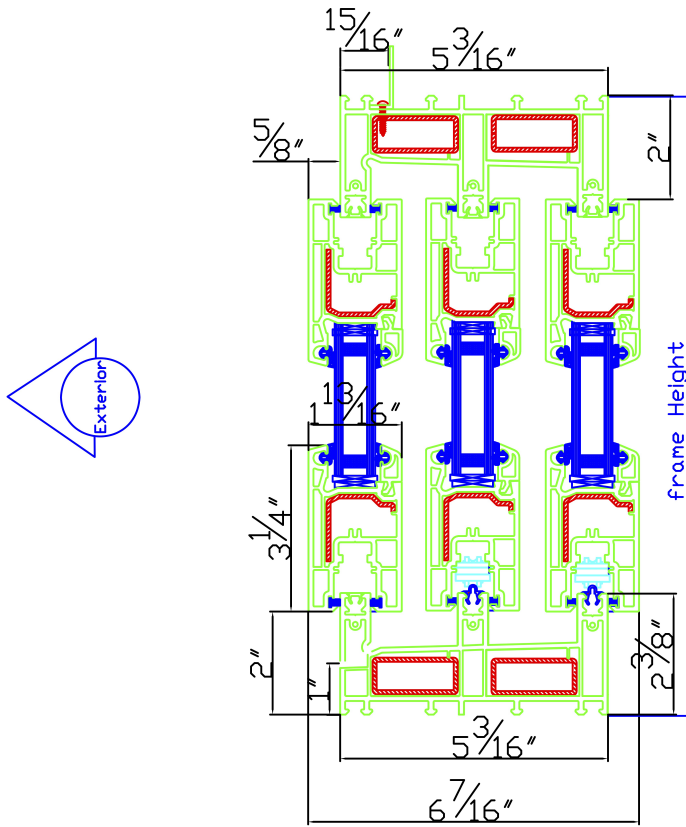

Series

Product Type

Omni PVC

XXO Multi Track Sliding Door Standard Threshold head and threshold detail

(6 panels maximum: OXXXXO configuration)

Scale = 1/4 actual size when printed 8 1/2 x 11
 **Actual dimensions may vary depending on printer