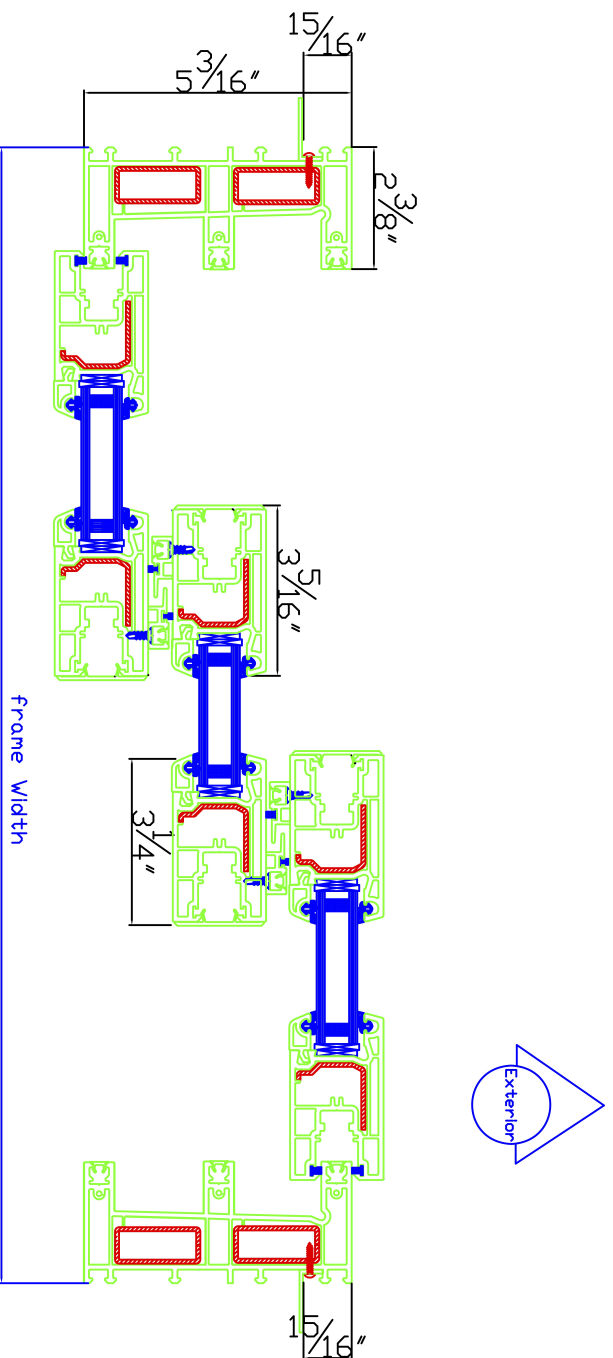

Series

Omni PVC

Product Type

XXO Multi Track Sliding Door - jamb detail

(6 panels maximum: OXXXXO configuration)

Bede reserves the right to change product details without notice to improve performance.
 Before relying on product drawings, you may want to verify that you are viewing current details

Scale = 1/4 actual size when printed 8 1/2 x 11

** Actual dimensions may vary depending on printer

Scale 0" 1" 2"

Updated: 11-20-09