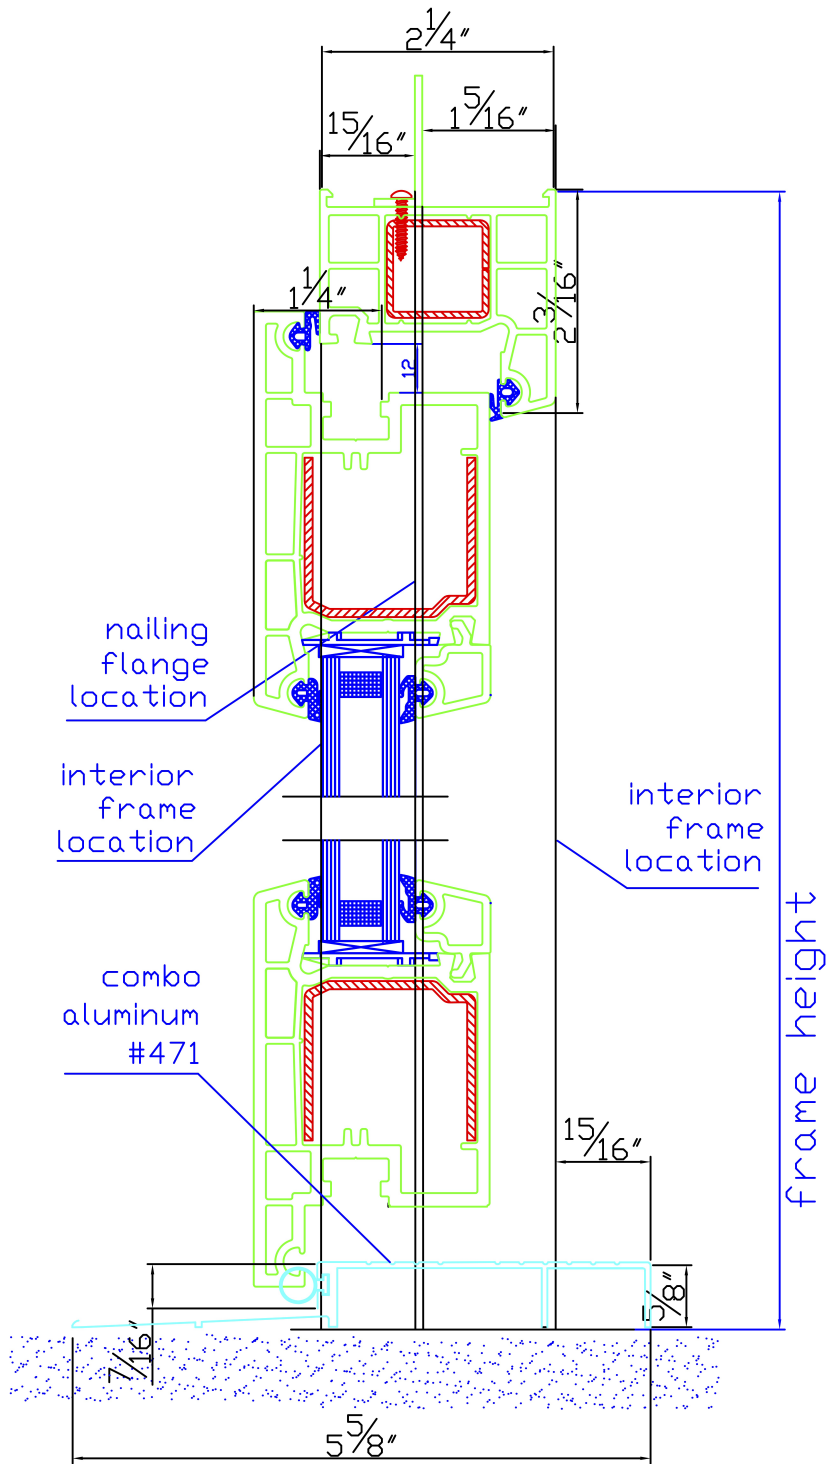

Series

Product Type

Omni PVC

58D100 Outswing Door 471 threshold option
head and threshold detail

Scale = 1/2 actual size when printed 8 1/2 x 11
**Actual dimensions may vary depending on printer

Bede reserves the right to change product details without notice to improve performance.
Before relying on product drawings, you may want to verify that you are viewing current details