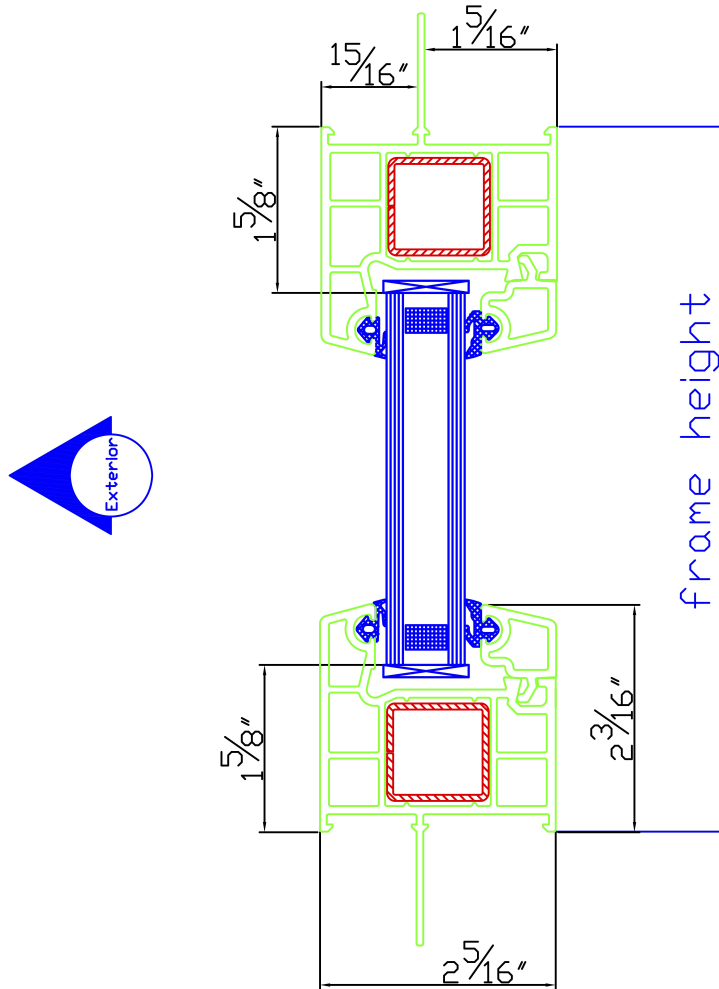

Series

Product Type

Omni PVC

P200 Fixed Window - head and sill detail

Scale = 1/2 actual size when printed 8 1/2 x 11  
\*\*Actual dimensions may vary depending on printer

Bede reserves the right to change product details without notice to improve performance.  
Before relying on product drawings, you may want to verify that you are viewing current details