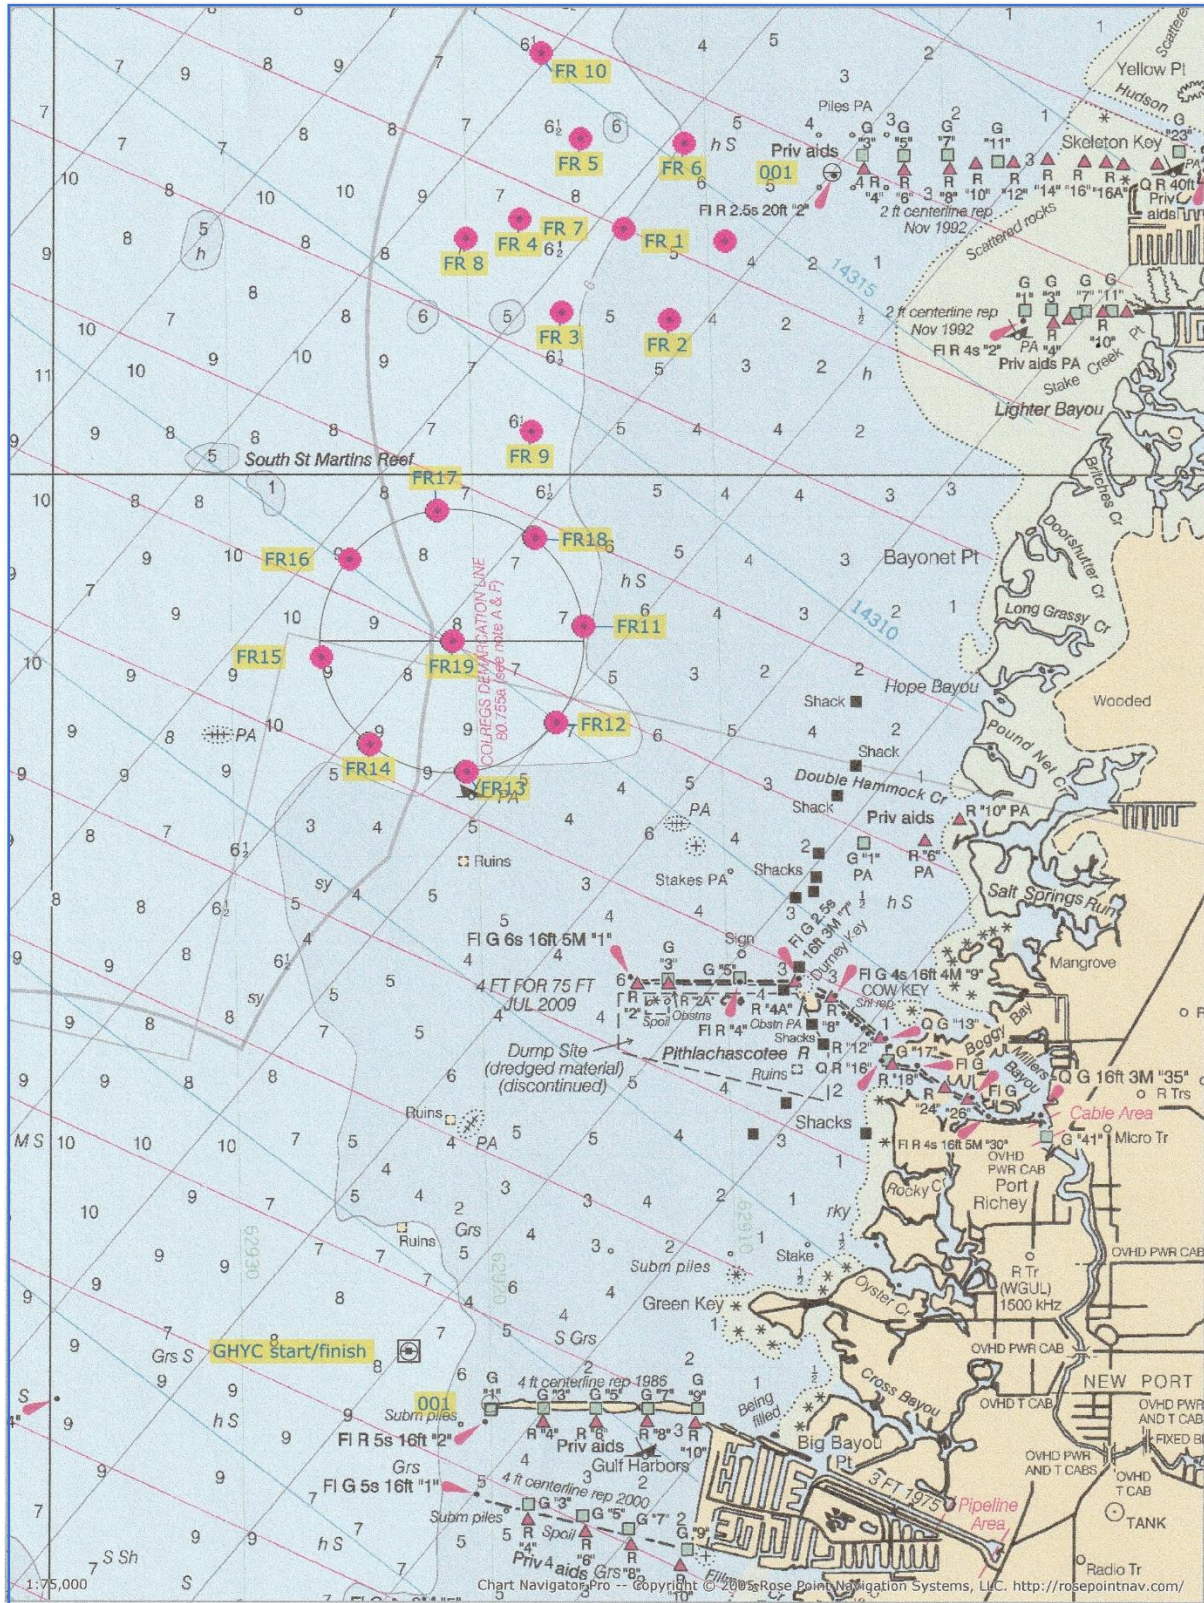

2024
Hudson Beach Yacht Club
Racing Waypoints

These are the waypoints that will be used for our club races.
 Please enter them into your GPS so you have them ready to go.

EXISTING WAYPOINTS	
Name	Coordinates
FR 1	N 28° 21.339' W 82° 45.695'
FR 2	N 28° 20.886' W 82° 46.050'
FR 3	N 28° 20.928' W 82° 46.742'
FR 4	N 28° 21.458' W 82° 47.013'
FR 5	N 28° 21.916' W 82° 46.624'
FR 6	N 28° 21.889' W 82° 45.958'
FR 7	N 28° 21.404' W 82° 46.346'
FR 8	N 28° 21.350' W 82° 47.385'
FR 9	N 28° 20.250' W 82° 46.934'
FR 10	N 28° 22.406' W 82° 46.877'
ST. MARTIN'S	N 28° 25.819' W 82° 55.123'
NEW WAYPOINTS	
Name	Coordinates
FR 11	N 28° 19.142' W 82° 46.595'
FR 12	N 28° 18.592' W 82° 46.767
FR 13	N 28° 18.311' W 82° 47.343'
FR 14	N 28° 18.466' W 82° 47.964'
FR 15	N 28° 18.964' W 82° 48.280'
FR 16	N 28° 19.523' W 82° 48.099'
FR 17	N 28° 19.800' W 82° 47.536'
FR 18	N 28° 19.644' W 82° 46.907'
FR 19	N 28° 19.056' W 82° 47.434'

HBYC RACING WAYPOINTS