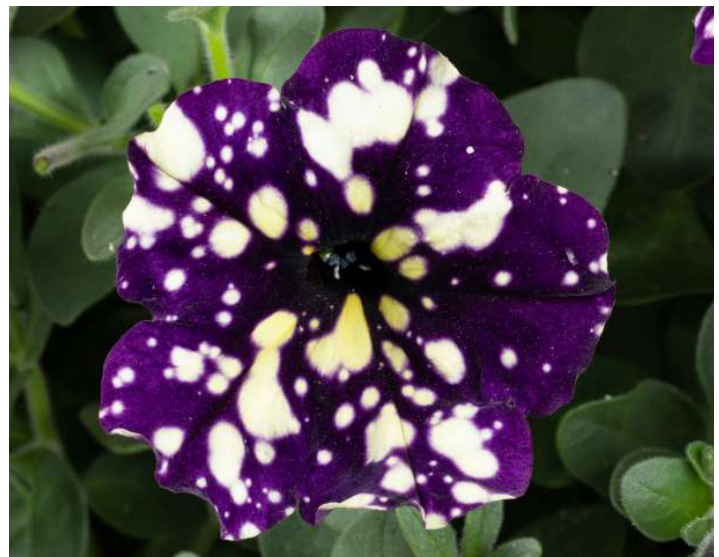

Magenta Mambo

Moon Walk

Violet Vogue

Magenta Mambo

Violet Vogue

Portulacca -102/51 cell – Full or Half Flats

Habit: Semi-Trailing ~ **Container/use:** Quart, Hanging Basket, Landscape ~ **Size:** 6" Tall, 18" Wide