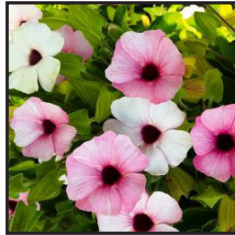

Campino Twist Pink

Campino Twist Red

Mega Pazzaz
Mango Twist

Thunbergia Sunny Susy Series -102/51 cell – Full or Half Flats

Habit: Trailing, Full sun to partial shade ~ **Container/use:** Hanging Basket ~ **Size:** 3-6' Tall, 1.5' Wide

Apricot

Pink Beauty

Red Orange

Yellow Dark Eye

Dracena

Dracena -50 cell – Full Flats

Habit: Upright, Sun/Part Sun ~ **Container/use:** Quart, Planter, Landscape ~ **Size:** 2-3' Tall, 15-18" Wide

Spikes