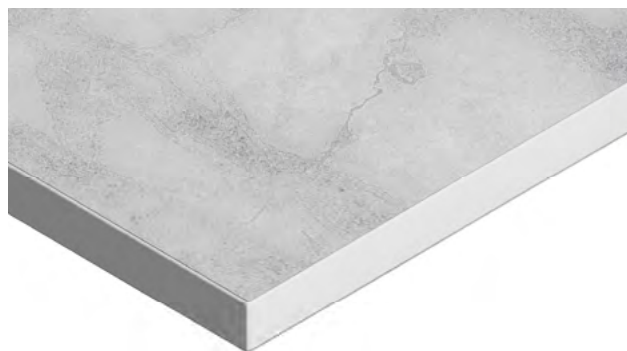

Slim Line Compact Worktops

Slim Line is a collection of 12mm compact worktops with a colour-coordinated core, ideal for luxury kitchen designs. It comprises specially selected designs that bring sophisticated style to any kitchen.

All Slim Line products have improved resistance to abrasion and moisture, meaning they not only look great but they perform well too. With no need for additional edging or surface finishing, they are perfect for bespoke design projects.

Designed with a complementary core in white, grey, or black, this stunning collection provides a versatile solution with a modern appeal to stand up to everyday use. These compact worktops are functional, stain and heat-resistant, hygienic and easy to clean, with antibacterial properties, and highly water resistant too!