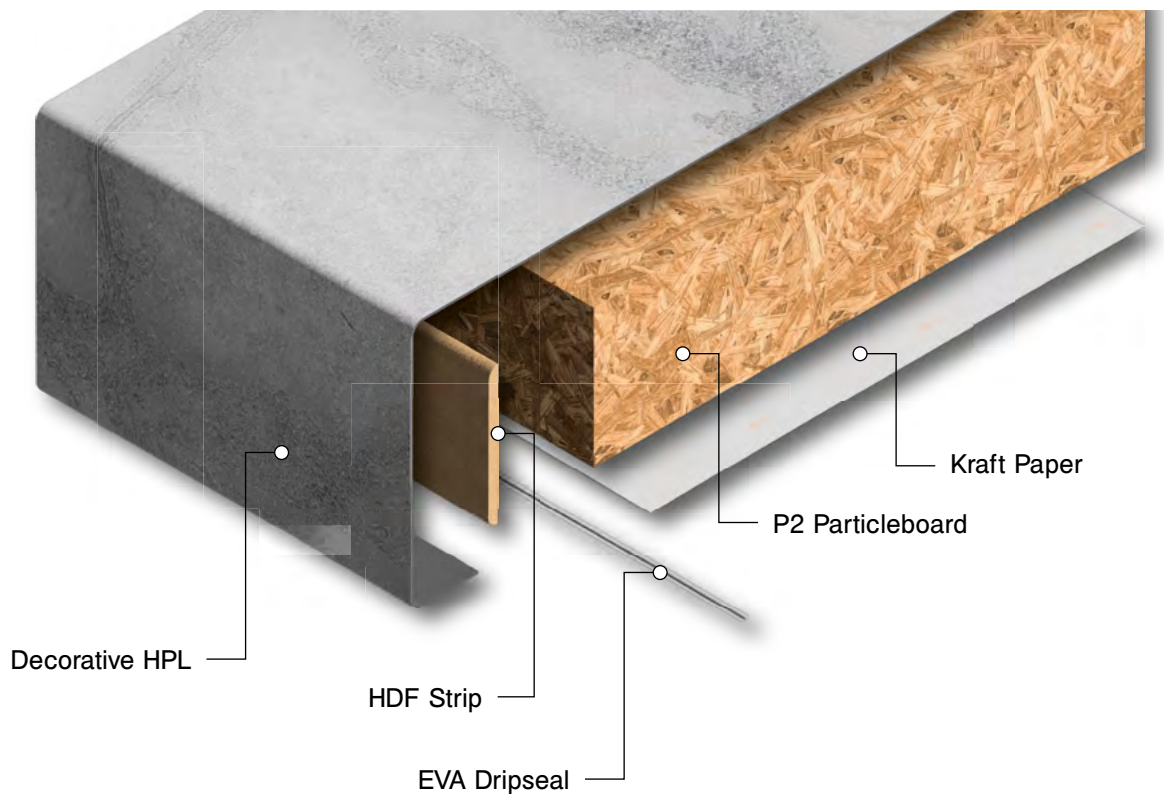

Round Edge Laminate Worktops

Our Round Edge Worktops use raw P2 Particleboard covered with decorative High Pressure Laminate (HPL), and a special High Density Fiberboard (HDF) strip to strengthen the front edge and increase impact resistance.

Additionally, an EVA Dripseal is placed underneath the profiled edge along the entire worktop length, forming a drip barrier to keep out water. This provides extra protection in areas such as above a dishwasher where standard worktops are vulnerable to steam.

The slightly rounded 3.3 mm radius creates a U-shape profile, which is available on one long side for worktops and both long sides for breakfast bars.