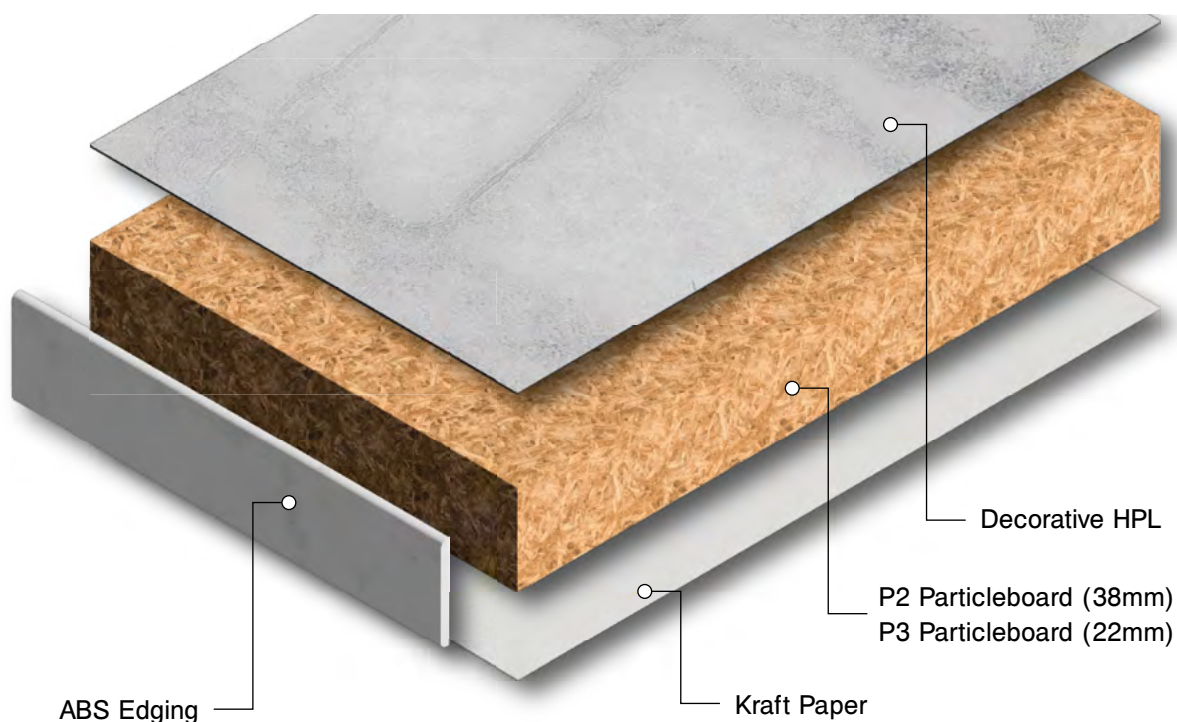

Square Edge Laminate Worktops

These contemporary style worktops feature a straight Square Edge created from 1.5 mm ABS edging in the same decor, providing a sturdy, solid product with a neat finish. The sleek profile and clean lines make these worktops the perfect choice for any modern or minimalist kitchen design.

ABS is a high-grade thermoplastic that can withstand water, is highly heat resistant, and is not damaged by domestic cleaning products making it perfect for family kitchens.

Our Square Edge Laminate Worktops are available in two thickness options;

38mm thick worktops are made using P2 Particleboard traditionally used in furniture production.

22mm thick worktops are made using P3 particleboard which gives enhanced resistance to moisture.