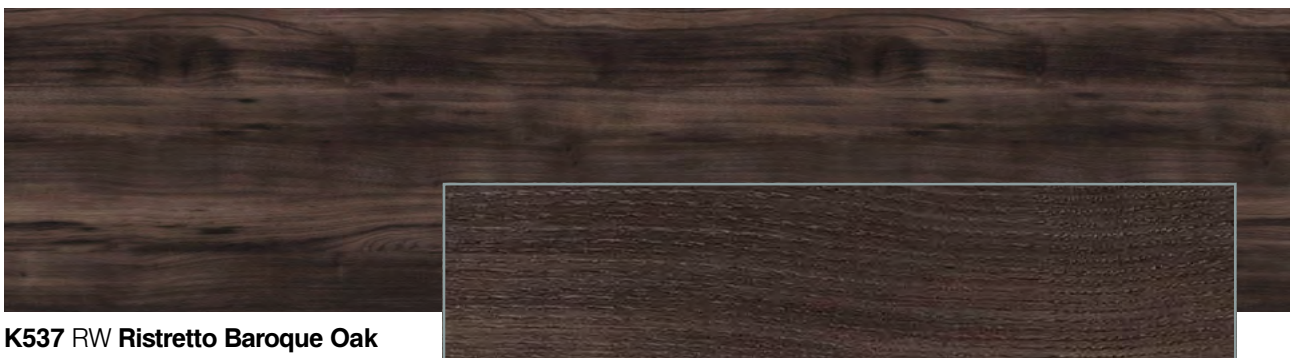

K365 FP Coast Evoke Oak

Request a free sample www.finesseworktops.co.uk

K536 RW Amber Baroque Oak

K105 FP Raw Endgrain Oak

K545 RW Vintage Silverjack Oak

K537 RW Ristretto Baroque Oak

Due to variations in the photographic and printing processes, the colours shown may vary compared to the actual product. It is therefore recommended that actual product samples are viewed prior to purchase. Visit www.finesseworktops.co.uk to request samples.