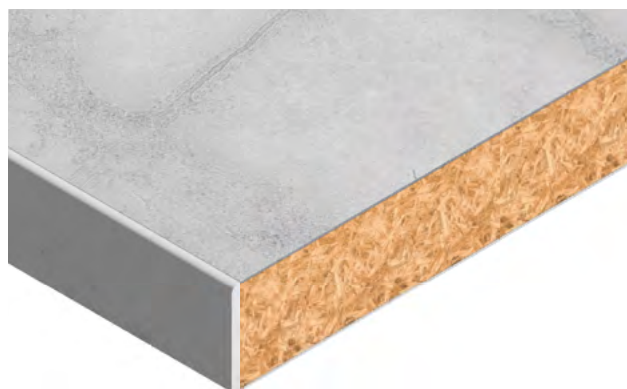

Square Edge Laminate Worktops

These contemporary style worktops feature a straight Square Edge created from 1.5 mm ABS edging in the same decor, providing a sturdy, solid product with a neat finish. The sleek profile and clean lines make these worktops the perfect choice for any modern or minimalist kitchen design.

ABS is a high-grade thermoplastic that can withstand water, is highly heat resistant, and is not damaged by domestic cleaning products making it perfect for family kitchens.

Our Square Edge Laminate Worktops are available in two thickness options;

38mm thick worktops are made using P2 Particleboard traditionally used in furniture production.

22mm thick worktops are made using P3 particleboard which gives enhanced resistance to moisture.