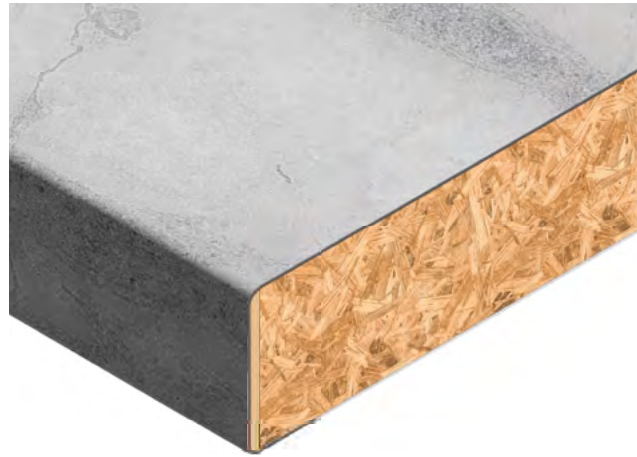

Round Edge Laminate Worktops

Our Round Edge Worktops use raw P2 Particleboard covered with decorative High Pressure Laminate (HPL), and a special High Density Fiberboard (HDF) strip to strengthen the front edge and increase impact resistance.

Additionally, an EVA Dripseal is placed underneath the profiled edge along the entire worktop length, forming a drip barrier to keep out water. This provides extra protection in areas such as above a dishwasher where standard worktops are vulnerable to steam.

The slightly rounded 3.3 mm radius creates a U-shape profile, which is available on one long side for worktops and both long sides for breakfast bars.