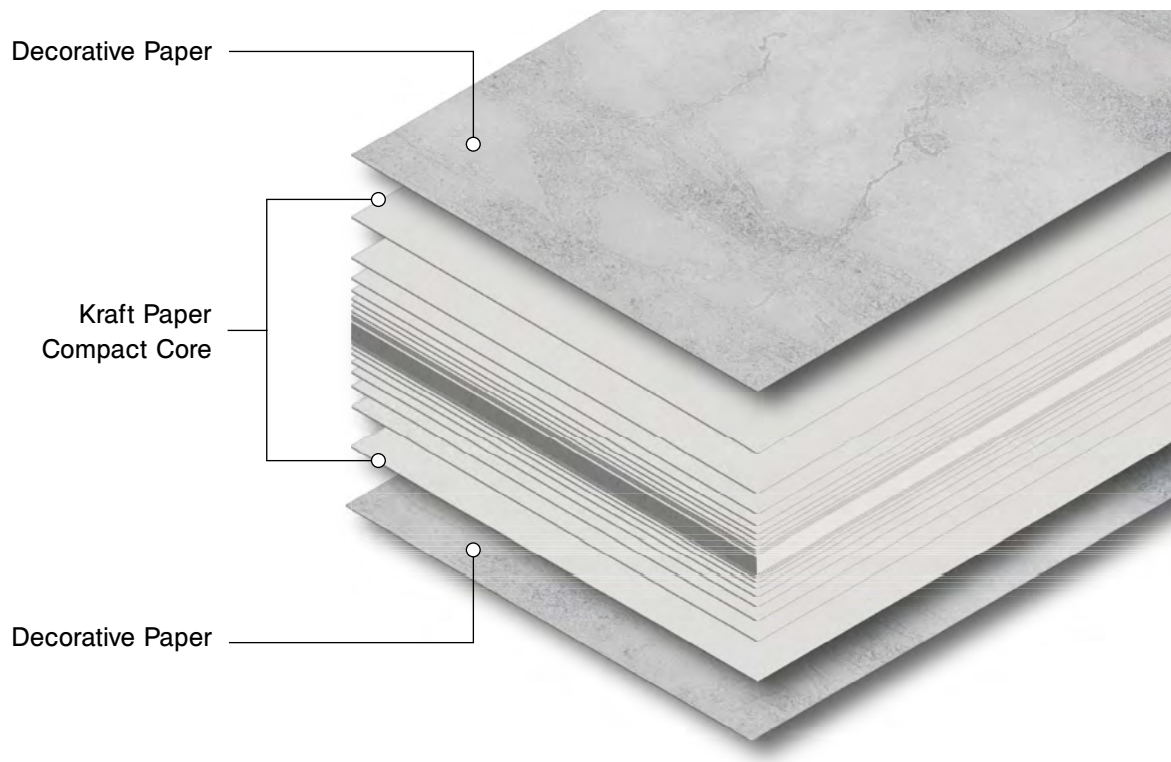

Slim Line Compact Worktops

Slim Line is a collection of 12mm compact worktops with a colour-coordinated core, ideal for luxury kitchen designs. It comprises specially selected designs that bring sophisticated style to any kitchen.

All Slim Line products have improved resistance to abrasion and moisture, meaning they not only look great but they perform well too. With no need for additional edging or surface finishing, they are perfect for bespoke design projects.

Designed with a complementary core in white, grey, or black, this stunning collection provides a versatile solution with a modern appeal to stand up to everyday use. These compact worktops are functional, stain and heat-resistant, hygienic and easy to clean, with antibacterial properties, and highly water resistant too!