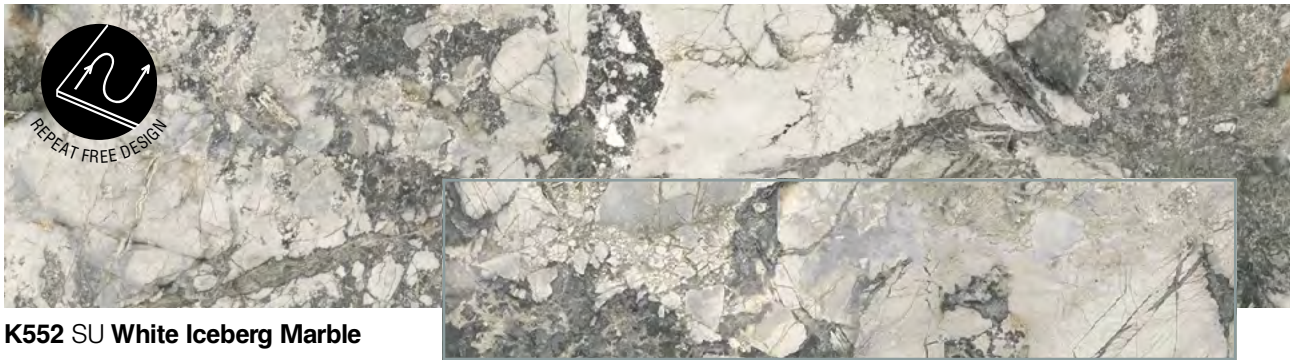

only available in 22mm

K349 RT Silk Flow

Request a free sample www.finesseworktops.co.uk

K367 PH Cream Navona

only available in 22mm

K552 SU White Iceberg Marble

K095 SU Light Terrazzo Marble

only available in 22mm