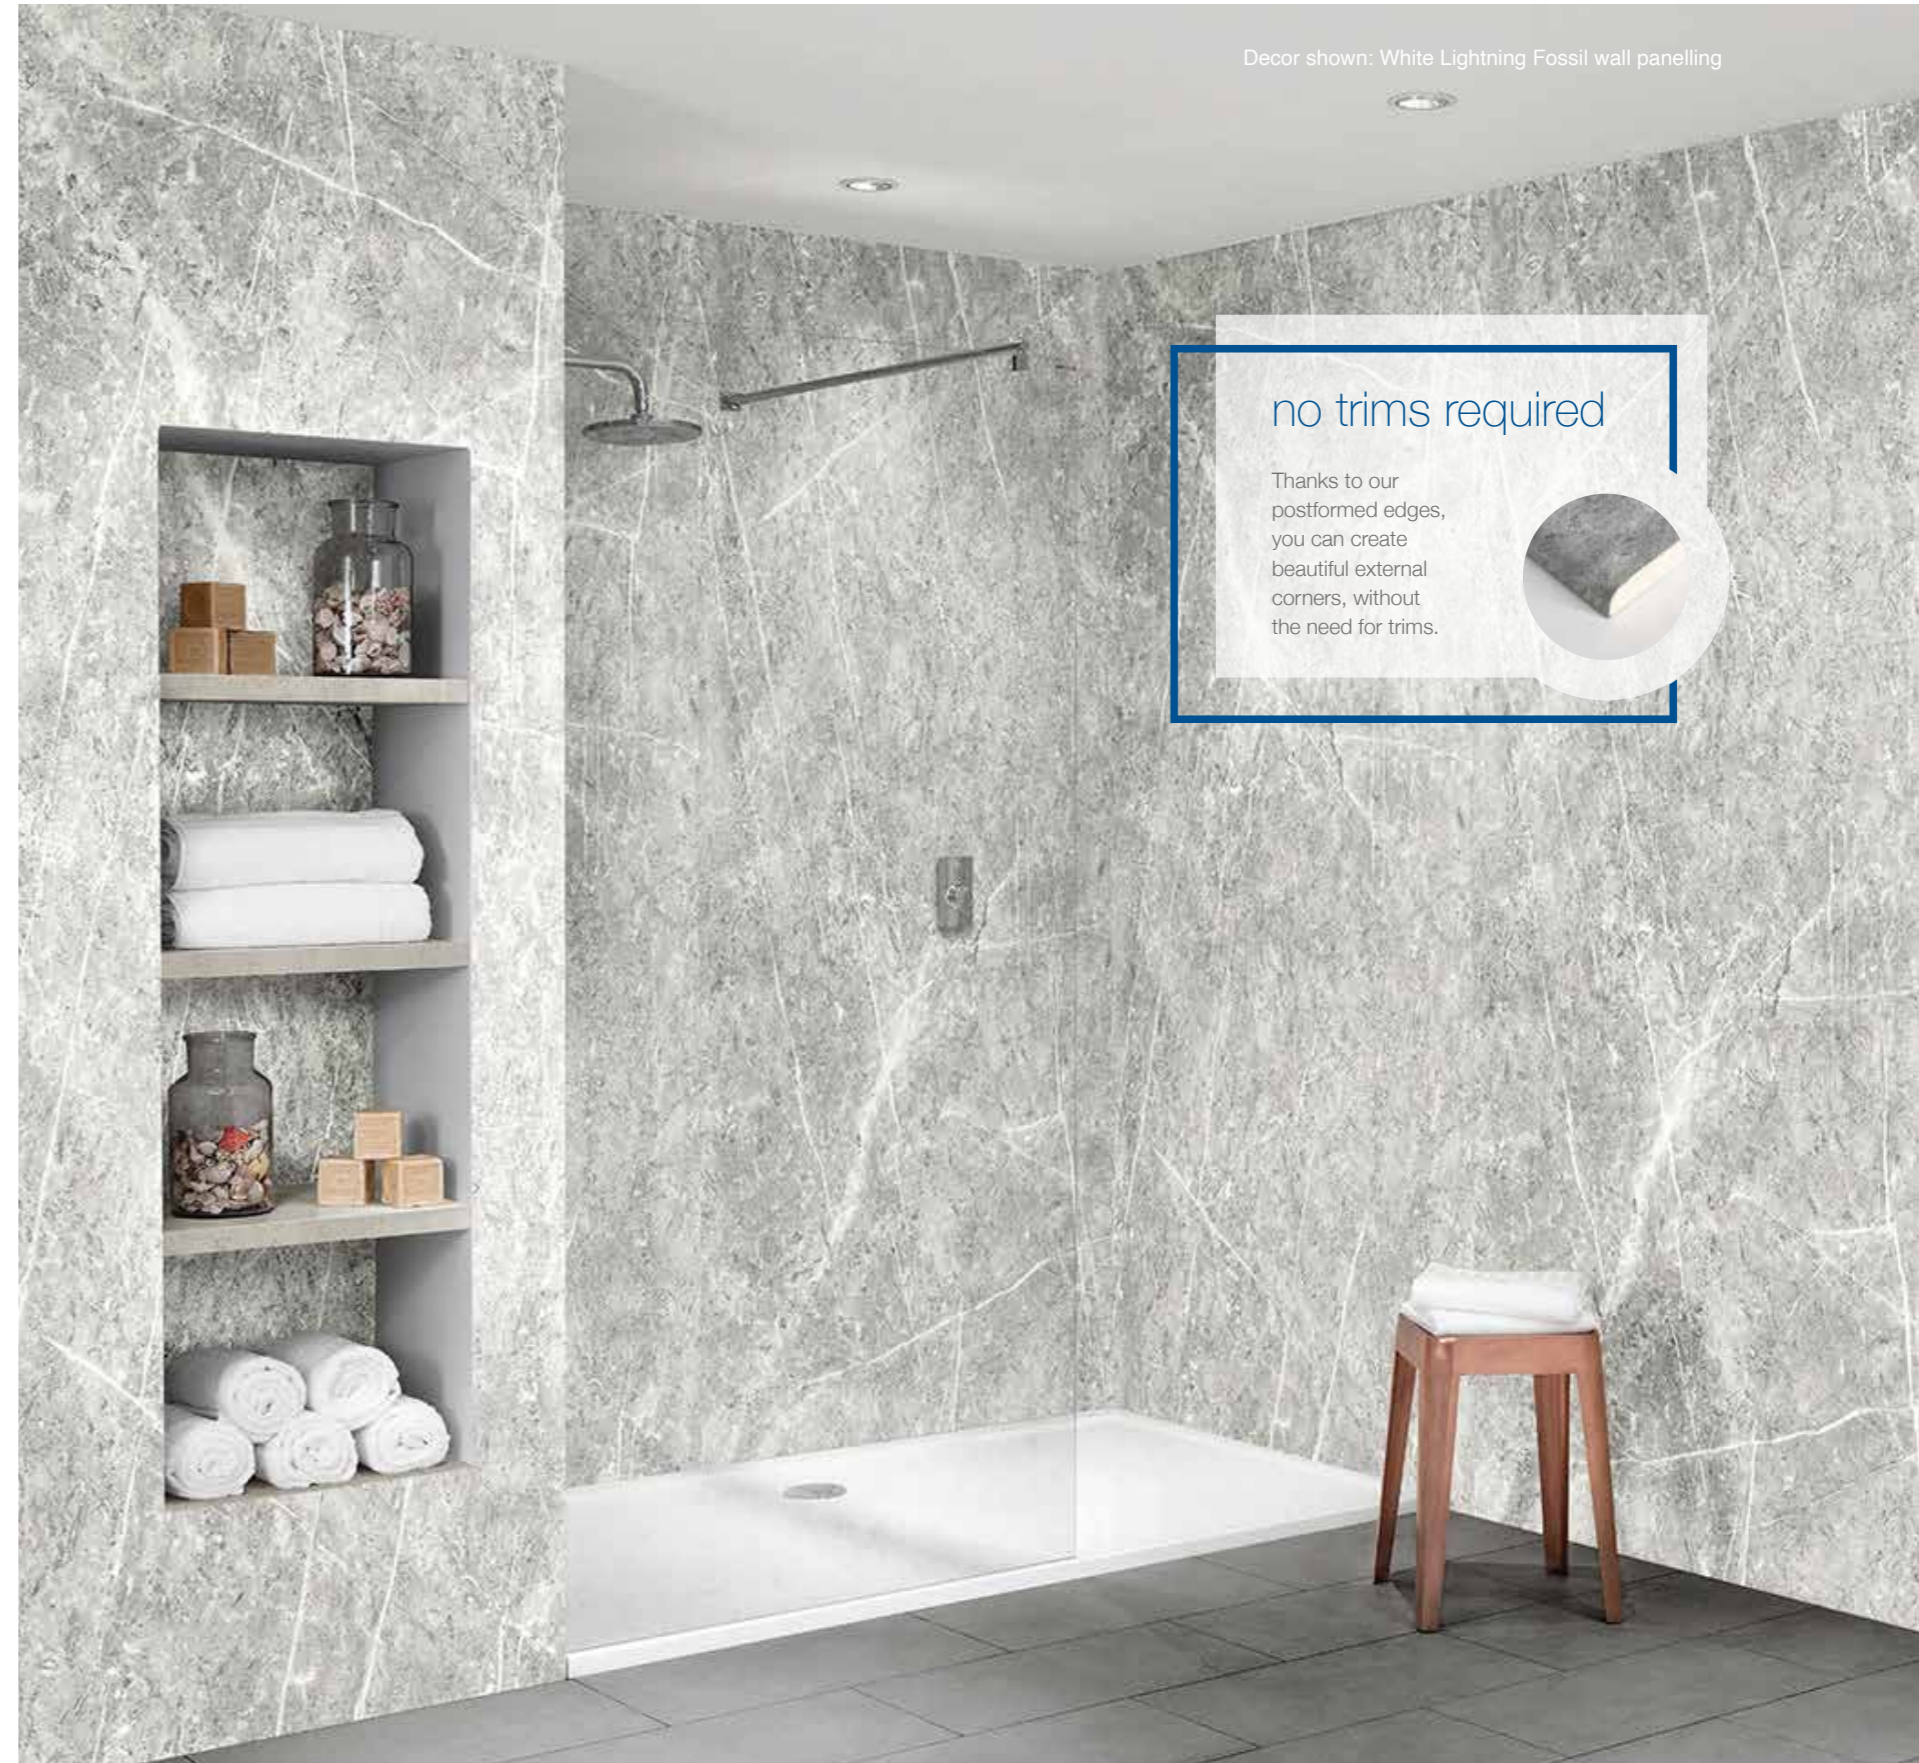

White Lightning Fossil
Shell

Misuo Marble Shell

Sand Lightning Fossil
Shell

Decor shown: White Lightning Fossil wall panelling

no trims required

Thanks to our postformed edges, you can create beautiful external corners, without the need for trims.