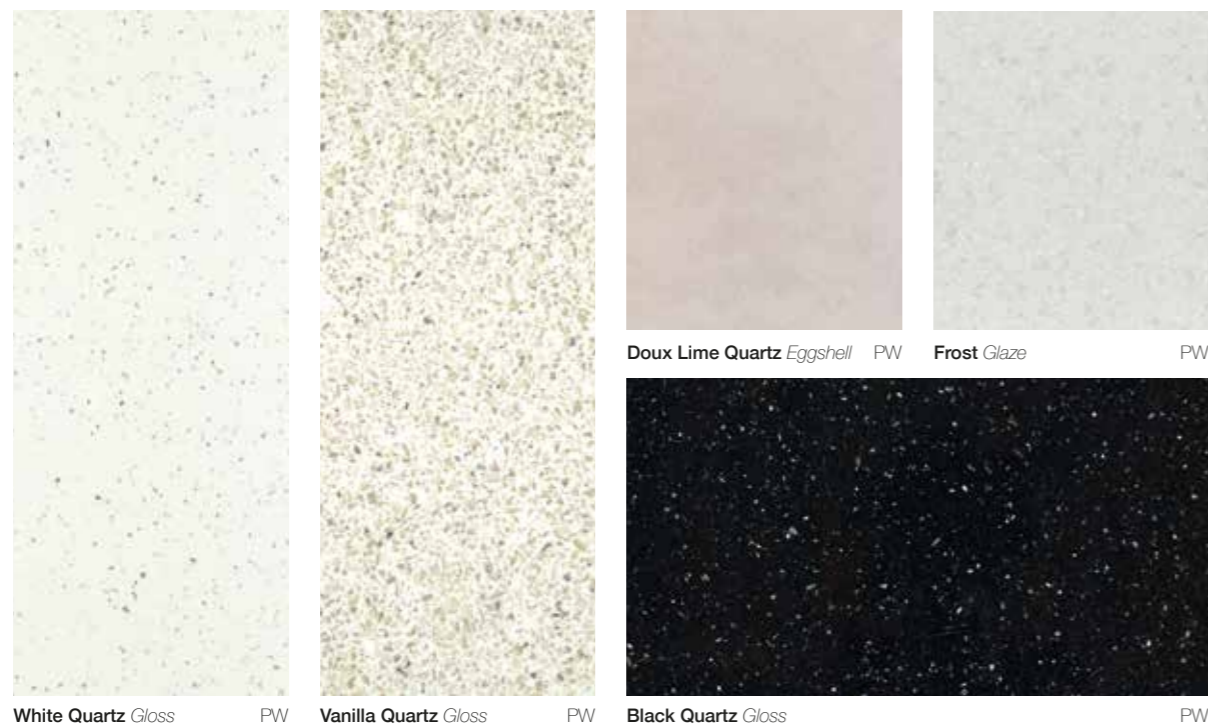

nuance luxe

P = wall panels | W = worksurface

Check out our texture guide on page 48 to find out what your chosen panel is available in.