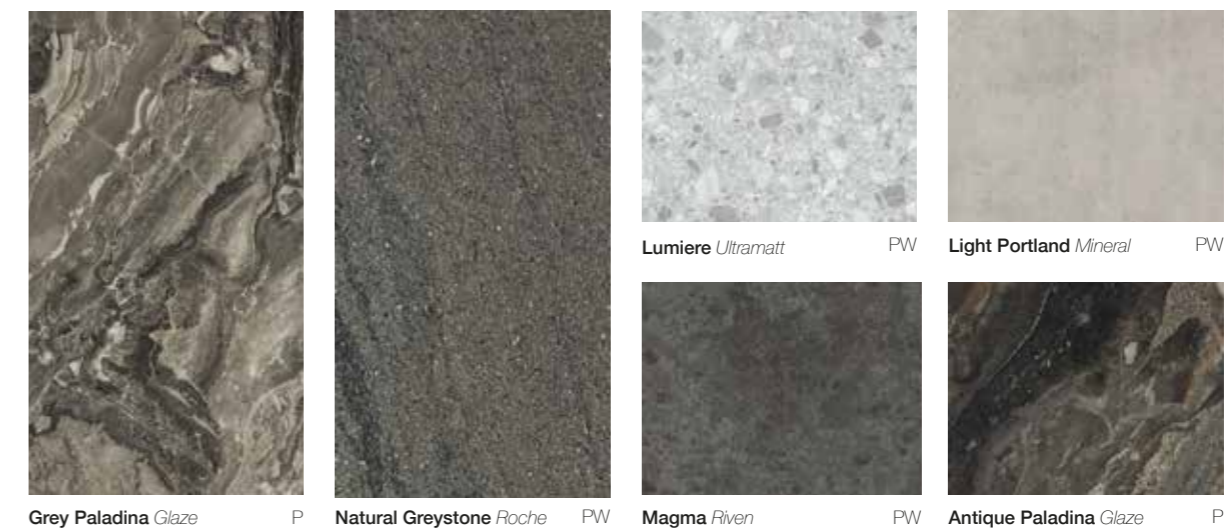

nuance marbles

nuance luxe

P = wall panels | W = worksurface

Check out our texture guide on page 48 to find out what your chosen panel is available in.

nuance woods

nuance earth

nuance stones

To find out more and order samples, visit www.bushboard.co.uk/nuance