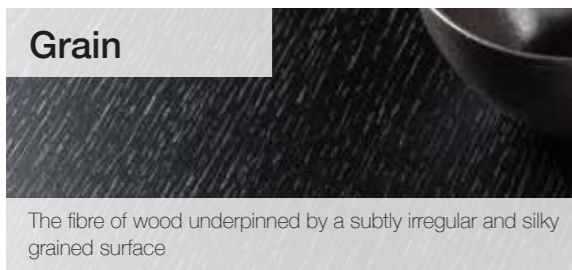

a guide to texture

Marrying the right texture with the right decor is a skill in itself and brings a design to life. We've worked with nine textures across our range to do just that.

Our textures are carefully chosen to complement each decor.

This quick guide helps you see our textures in more detail and look at the matrix on page 50 to see which texture your chosen panel or worksurface is available in.

Don't forget to use our speedy sample service to see the final result for yourself. Simply visit our website to order yours today!