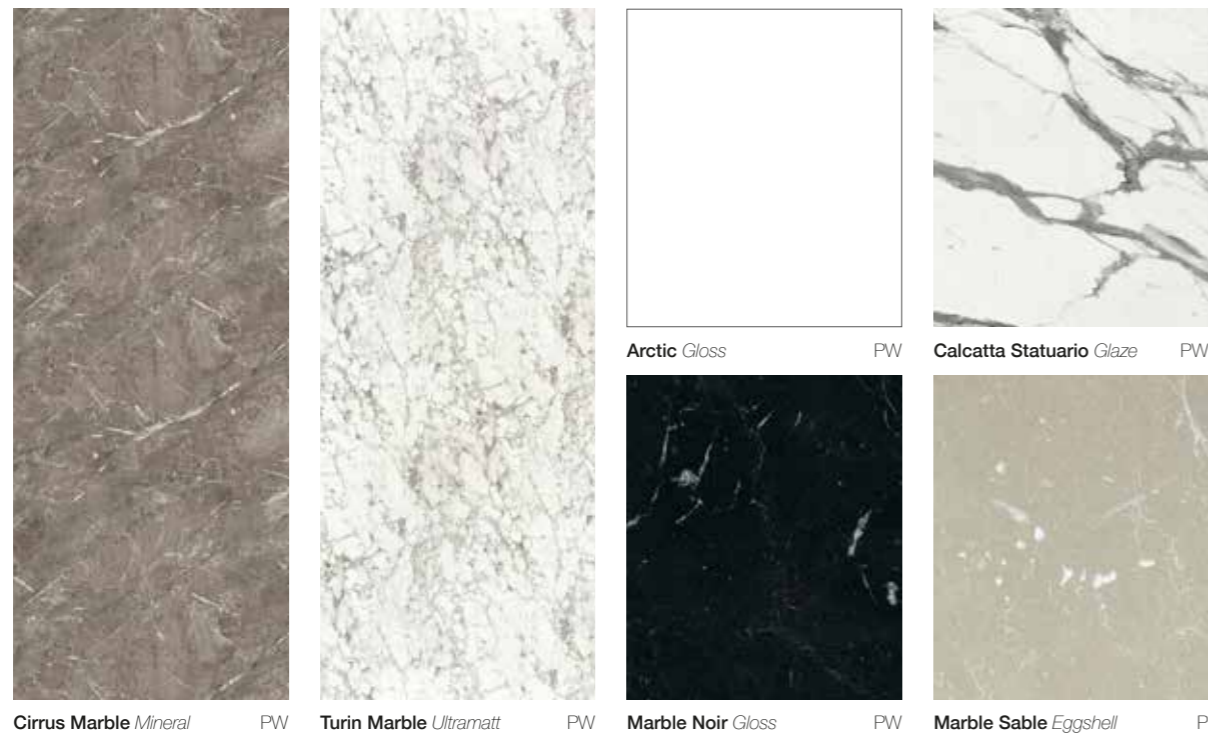

nuance marbles