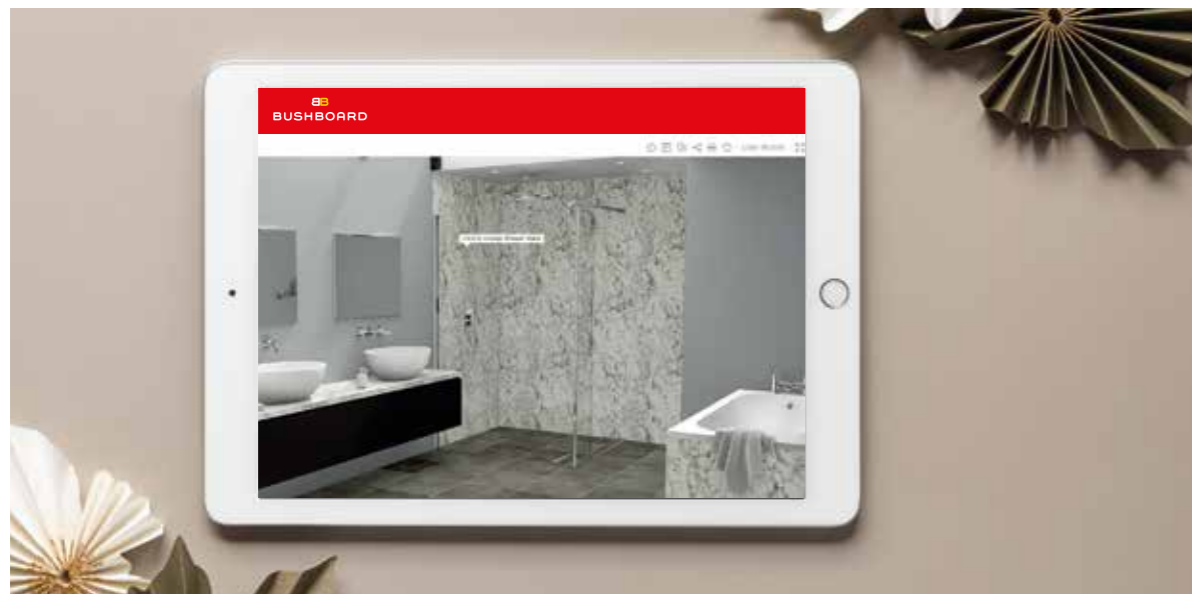

complete

The professional bathroom adhesive

here to help

Choosing a new bathroom is an exciting time and we have all the tools you need.

Start online with our Nuance planner, get creative with our Design Studio and then order your samples and find a retailer. With Nuance it's so easy.

See how Nuance can shape the perfect bathroom from walk-in wetrooms to shower enclosures and family bathrooms.

We will show you how easy it is to transform your bathroom design with Nuance.

Visit www.bushboard.co.uk/nuance