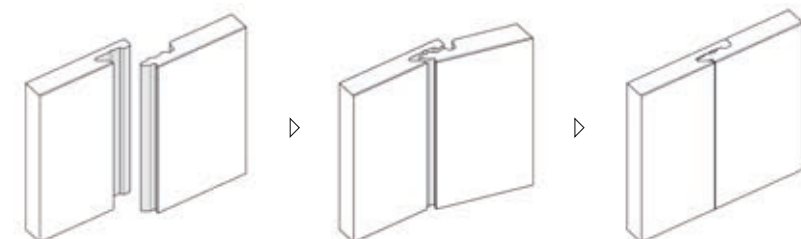

Square Cut Panels

Proclick Panels

Proclick Tile Panels

Original, Impression, and Majestic panels are 10.5mm thick, and Tile panels measure 10.2mm thick.

All decors from the Original, Impression and Majestic collections are manufactured from Exterior Grade MDF as standard, however a plywood core is available upon request, please note minimum order quantities apply. All decors from the Tile collection are manufactured using a plywood core as standard.

Proclick technology has been engineered to create a mechanical locking system that provides seamless, almost invisible joints. Installation is made easy through the click design which allows panels to be located quickly and easily into place, eliminating the use of joining trims. Due to a slight difference in thickness, Proclick Panels are not compatible with Proclick Tile Panels when being installed side by side.