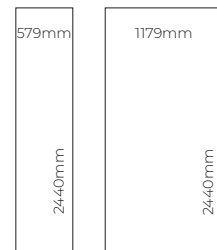

Proclick Panels