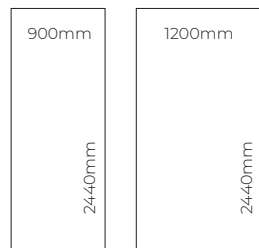

Laminate

THE MAJESTIC COLLECTION

A distinctively luxurious approach to a sophisticated and effortlessly chic bathroom. This range of engaging designs create a statement from elegant metallics to authentic natural stone.

Square Cut Panels