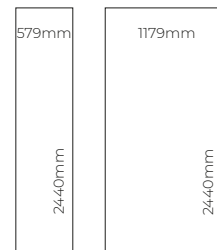

Proclick Panels