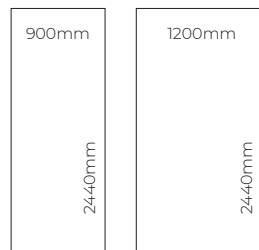

Laminate

THE ORIGINAL COLLECTION

From delicate veining to flickering quartz; this timeless collection complements both modern and traditional spaces. These stylish designs blend confidence with refinement to ensure you have the right decor for your feature wall.

Square Cut Panels