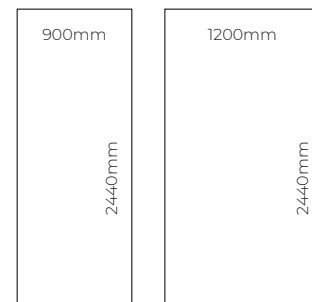

Square Cut Panels

Proclick Panels

Proclick Tile Panels

Original, Impression, and Majestic panels are 10.5mm thick, and Tile panels measure 10.2mm thick.

All decors from the Original, Impression and Majestic collections are manufactured from Exterior Grade MDF as standard, however a plywood core is available upon request, please note minimum order quantities apply. All decors from the Tile collection are manufactured using a plywood core as standard.