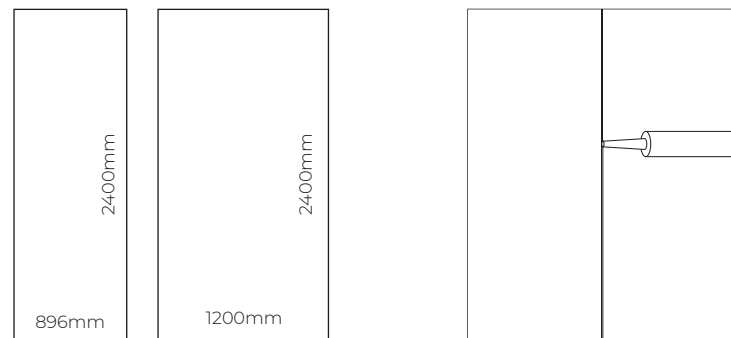

Panel Sizes

Acrylic Collection panels measure **2400mm** in height, and are available in either **896mm*** or **1200mm** widths.

* Note that Book-matched designs are supplied in packs of 2 x 1200mm panels only.