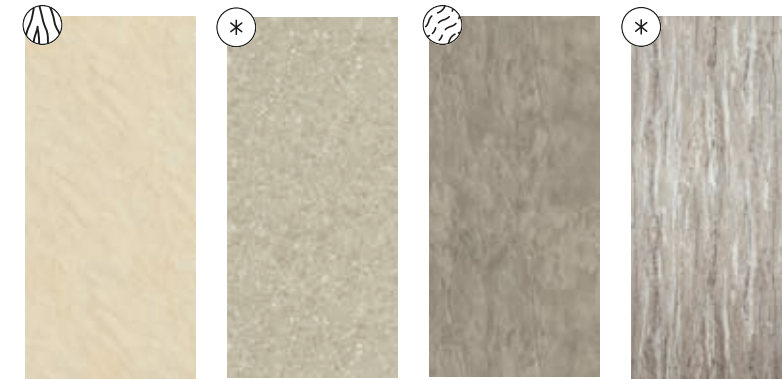

Square Cut Panels

Proclick Panels

COOL TONES

White Sparkle SW10 White Charcoal SW70 Apollo Marble SW66 Veneto Marble SW82

Bianco Carrara SW02 Calacatta Marble SW79 Breccia Marble SW80 Tacoma Marble SW81

WARM TONES