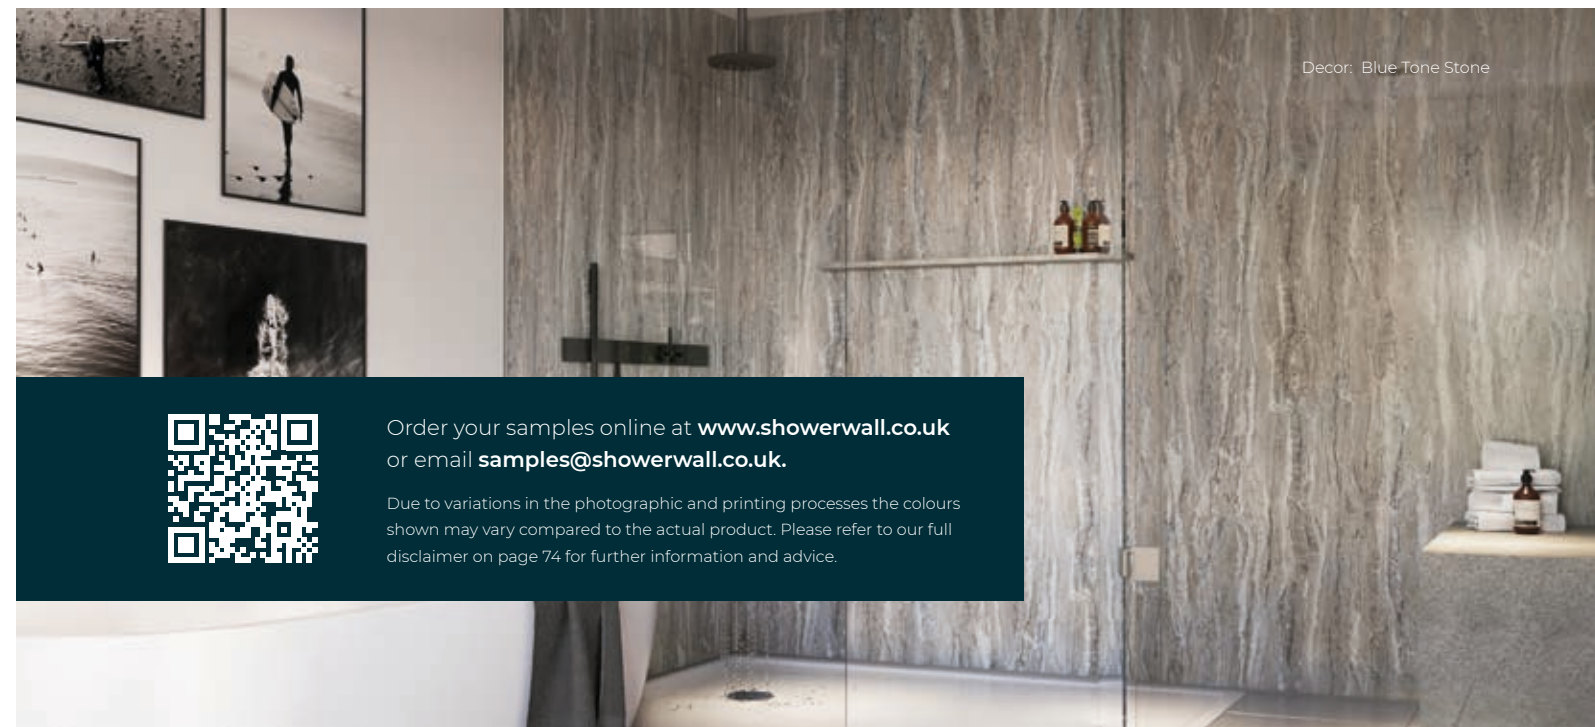

Decor: Blue Tone Stone

Order your samples online at www.showerwall.co.uk or email samples@showerwall.co.uk.

Due to variations in the photographic and printing processes the colours shown may vary compared to the actual product. Please refer to our full disclaimer on page 74 for further information and advice.