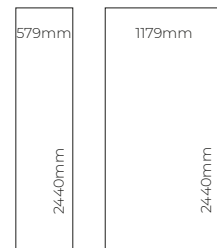

Proclick Panels