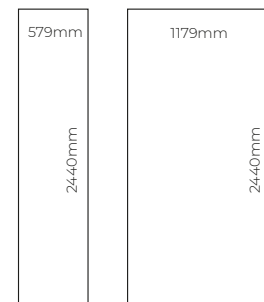

Square Cut Panels

Proclick Panels

Proclick Tile Panels

Original, Impression, and Majestic panels are 10.5mm thick, and Tile panels measure 10.2mm thick.

All decors from the Original, Impression and Majestic collections are manufactured from Exterior Grade MDF as standard, however a plywood core is available upon request, please note minimum order quantities apply. All decors from the Tile collection are manufactured using a plywood core as standard.