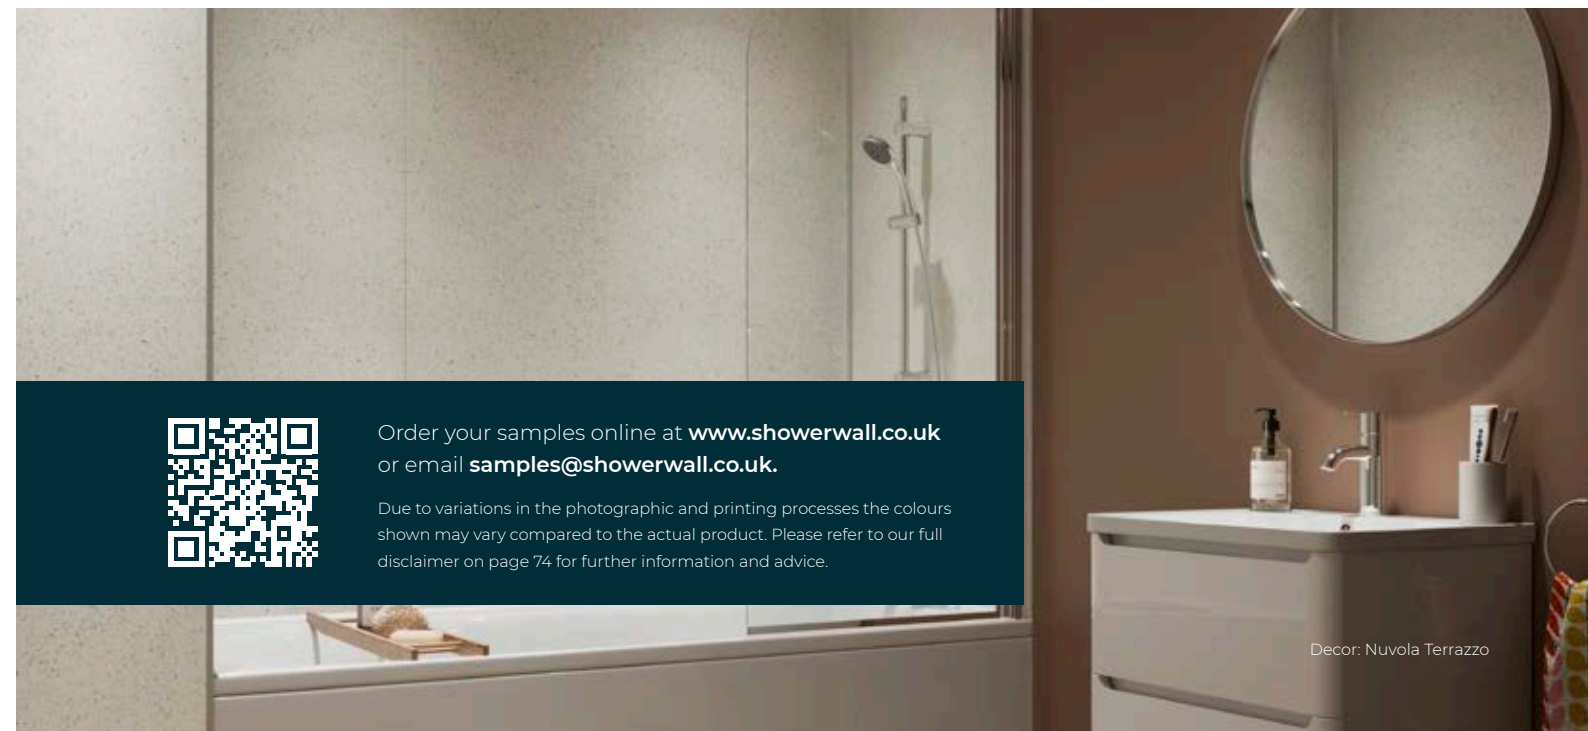

Square Cut Panels

Proclick Panels

COOL TONES

WARM TONES

DARK TONES

Order your samples online at www.showerwall.co.uk or email samples@showerwall.co.uk.

Due to variations in the photographic and printing processes the colours shown may vary compared to the actual product. Please refer to our full disclaimer on page 74 for further information and advice.