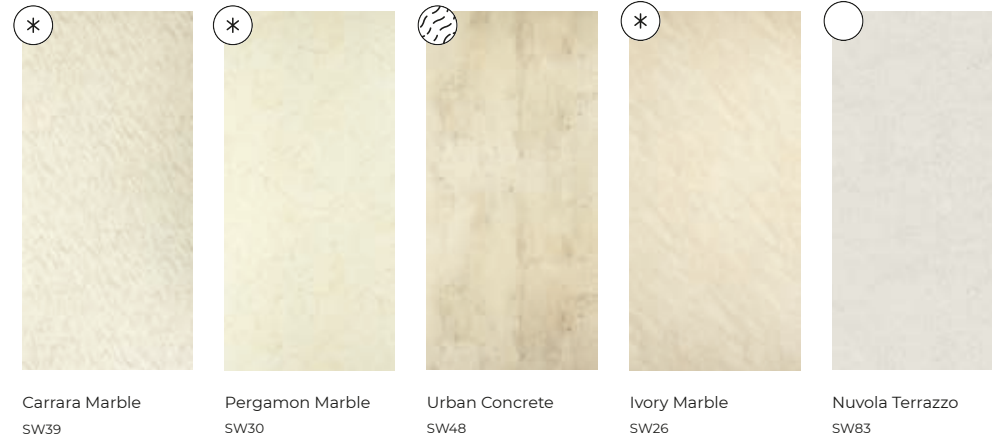

Square Cut Panels

Proclick Panels

COOL TONES

WARM TONES

DARK TONES

Order your samples online at www.showerwall.co.uk or email samples@showerwall.co.uk.

Due to variations in the photographic and printing processes the colours shown may vary compared to the actual product. Please refer to our full disclaimer on page 74 for further information and advice.