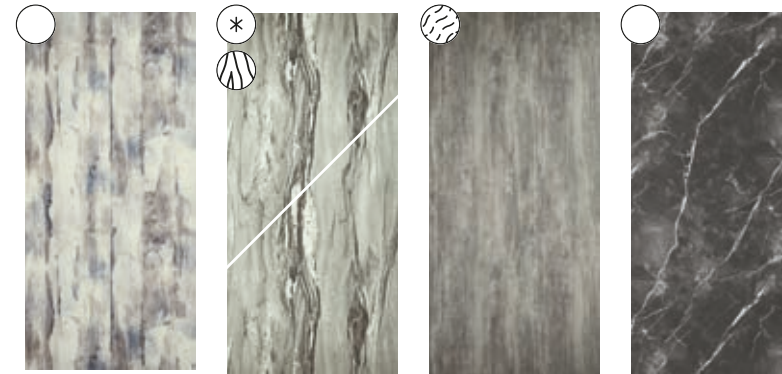

DARK TONES

Nautical Wood SW59   Grey Volterra Gloss / Texture SW53 / SW54   Washed Charcoal SW58   Phantom Marble SW68