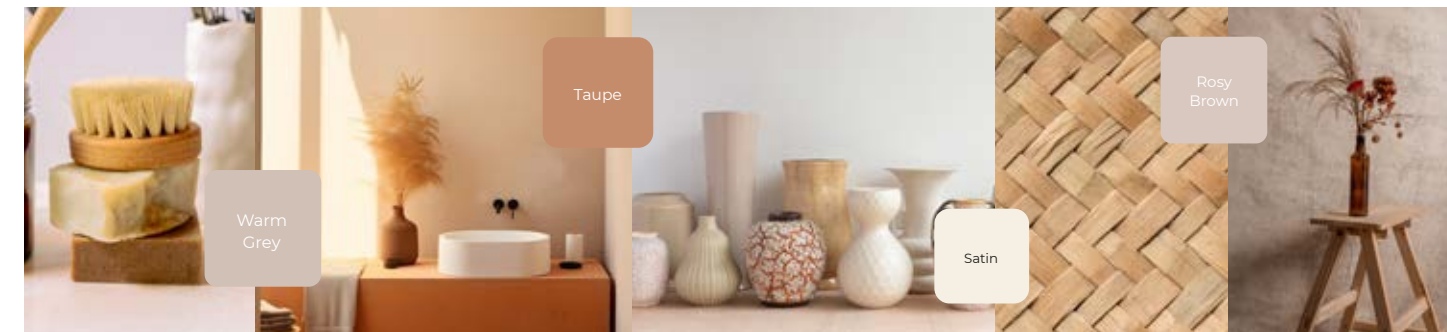

Earthy Tones