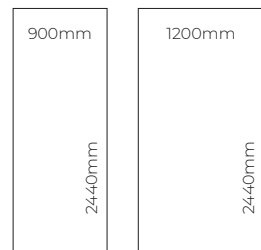

Laminate

THE IMPRESSION COLLECTION

Beautifully versatile, these designs make a statement in any size bathroom. The intricate tone and texture have ample character that bring each individual decor to life.

Square Cut Panels