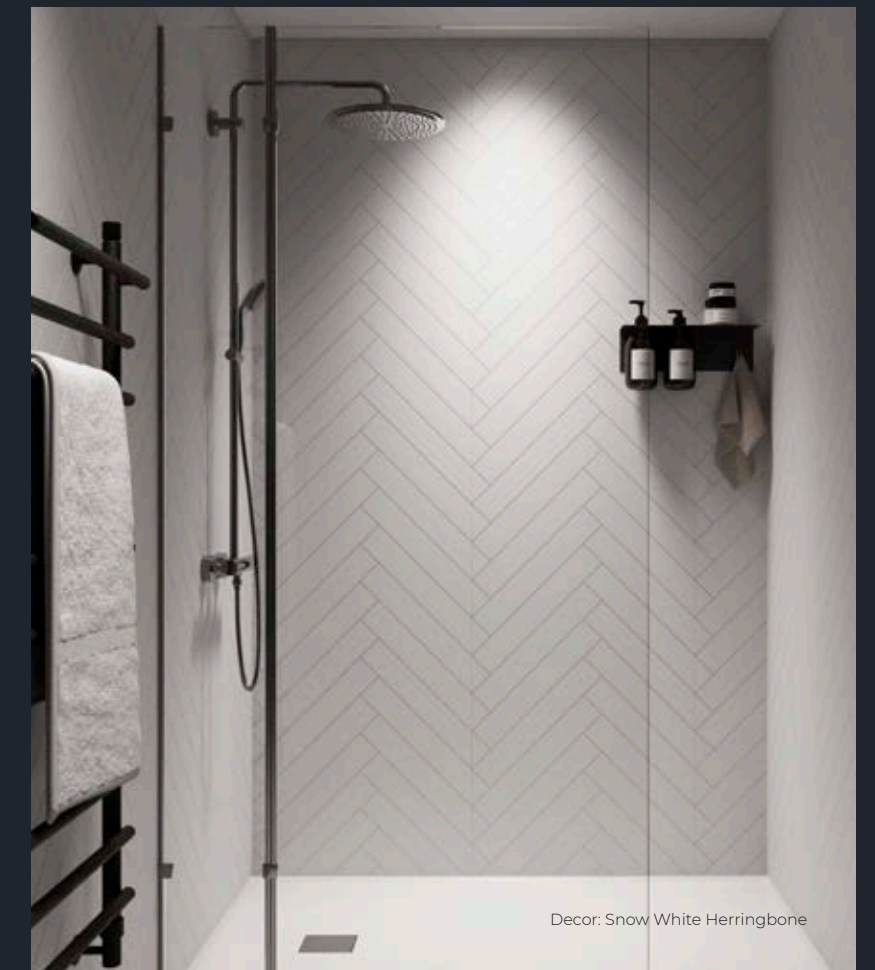

Decor: Snow White Herringbone