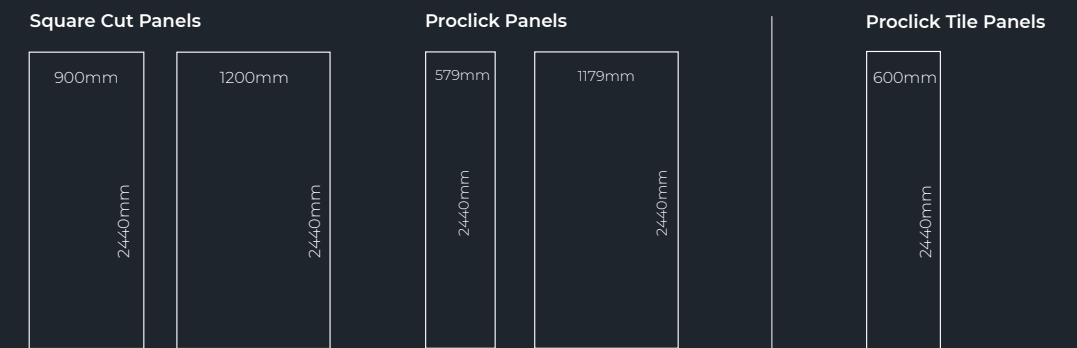

PANEL SIZE

All laminate panels are 10.5mm in thickness, apart from Tile panels that measure 10.2mm thick.

Proclick Technology

SAMPLES

Whilst images and swatches give a good indication of a decor, nothing compares to seeing how the real thing will work in your space. Order your sample online at www.showerwall.co.uk or email samples@showerwall.co.uk. See our designs in-situ using the Showerwall visualiser at showerwall.co.uk/visualiser.