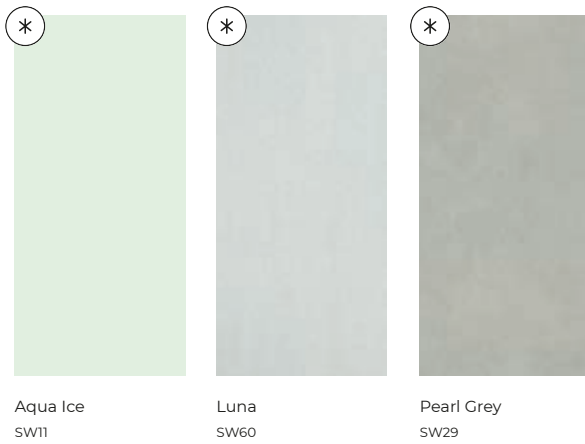

Laminate

THE ORIGINAL COLLECTION

From delicate veining to flickering quartz; this timeless collection complements both modern and traditional spaces. These stylish designs blend confidence with refinement to ensure you have the right decor for your feature wall.

Square Cut Panels

Proclick Panels

COOL TONES