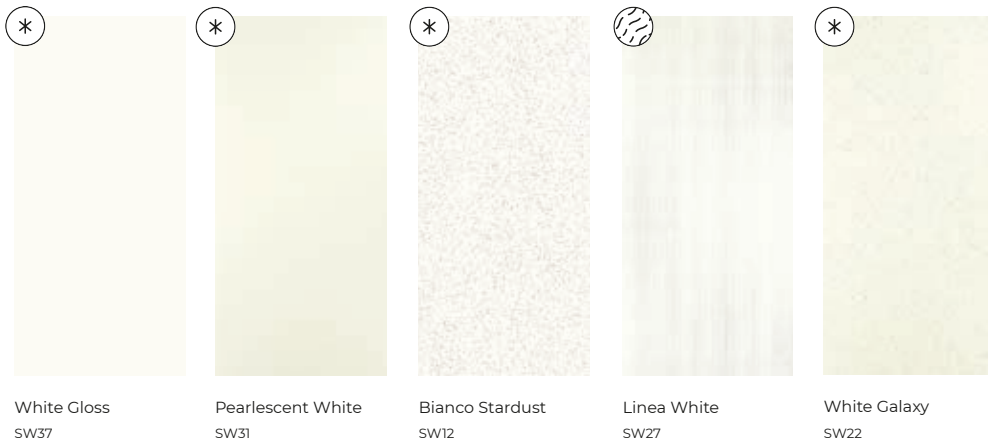

Laminate

THE ORIGINAL COLLECTION

From delicate veining to flickering quartz; this timeless collection complements both modern and traditional spaces. These stylish designs blend confidence with refinement to ensure you have the right decor for your feature wall.

Square Cut Panels

Proclick Panels

COOL TONES