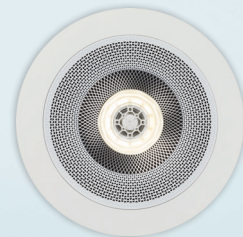

SUPERNOVA ROUND