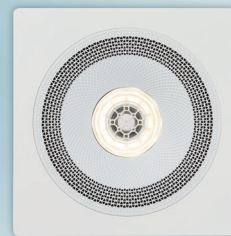

SIMPLICITY SQUARE