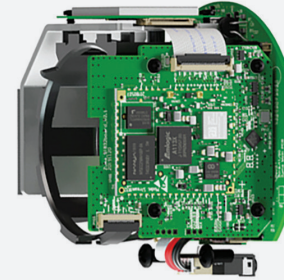

Amplifier

High performance monolithic Class D amplifier controlled by best in class central ARM processor, quad core CPU.