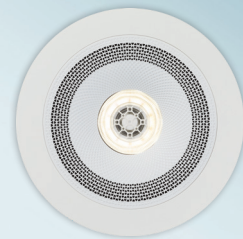

THE PERFECT FINISHING TOUCH

Zuma downlight bezels are a magnetically detachable outer finish for your Zuma units, available as standard with every Zuma you purchase. They come in a range of designs and styles, so you can customise Zuma to fit your room's aesthetic.

The new Smart Bezel Voice seamlessly integrates Amazon Alexa into your Zuma setup, for hands-free voice control of your room's light and sound. It couldn't be easier to install, just slot the bezel into place, run some setup steps, and you're ready to get started.

SIMPLICITY ROUND