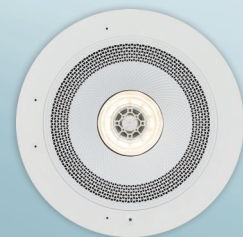

## THE PERFECT FINISHING TOUCH

Zuma downlight bezels are a magnetically detachable outer finish for your Zuma units, available as standard with every Zuma you purchase. They come in a range of designs and styles, so you can customise Zuma to fit your room's aesthetic.

The new Smart Bezel Voice seamlessly integrates Amazon Alexa into your Zuma setup, for hands-free voice control of your room's light and sound. It couldn't be easier to install, just slot the bezel into place, run some setup steps, and you're ready to get started.

SIMPLICITY ROUND

SIMPLICITY SQUARE

SUPERNOVA ROUND

SUPERNOVA SQUARE

SMART BEZEL VOICE ROUND

SMART BEZEL VOICE SQUARE