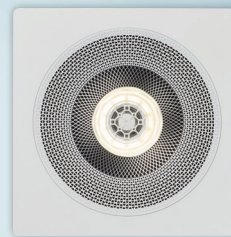

SUPERNOVA SQUARE