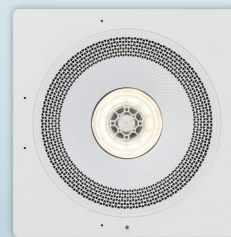

## THE PERFECT FINISHING TOUCH

Zuma downlight bezels are a magnetically detachable outer finish for your Zuma units, available as standard with every Zuma you purchase. They come in a range of designs and styles, so you can customise Zuma to fit your room's aesthetic.

SIMPLICITY ROUND

SIMPLICITY SQUARE

SUPERNOVA ROUND

SUPERNOVA SQUARE

SMART BEZEL VOICE ROUND

SMART BEZEL VOICE SQUARE