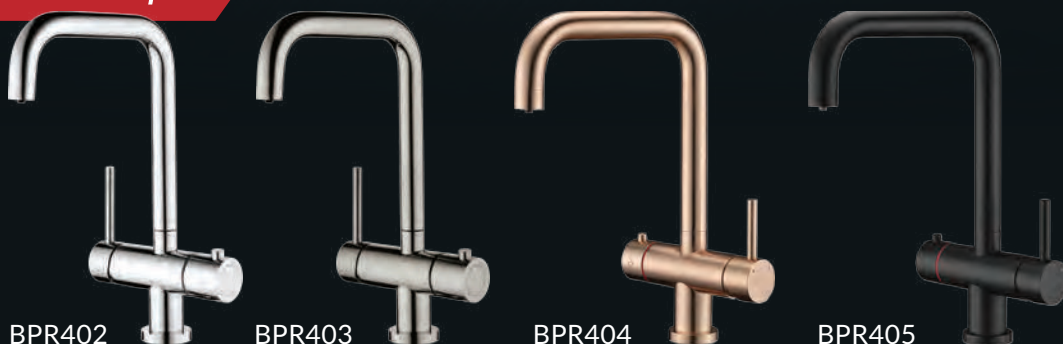

Hot Taps

3 IN 1 HOT TAPS

FROM £536.92
PJH0349/00

See page 31