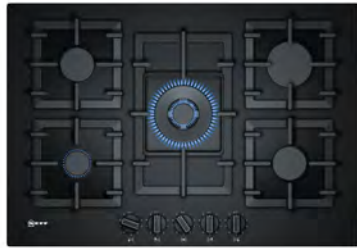

T16NKE0L
N30 60cm Ceramic Hob

- 4 ceramic zones
- Rotary dials
- Residual heat indicators
- Frameless
- H46 x W592 x D522mm
- Black

N30

£438.46
PJH0285/00

LNE35009

NEW ★

T13TDF9L8
N70 30cm Ceramic Hob

- 2 ceramic zones
- Touch control
- Residual heat indicators
- Stainless steel side trim
- H37 x W319 x D527mm
- Black

N70

£669.23
PJH0435/00

LNE35008

Z943SE0
3-Piece Induction Pan Set

- Stainless steel

£136.92
PJH0089/00

LNE39502

T27CS59S0
N70 75cm Gas on Tempered Glass Hob

- 5 gas burners including 4kW wok burner
- Rotary dials with FlameSelect
- Cast iron pan supports
- Flame failure device
- Frameless
- H45 x W752 x D520mm
- Black

N70

£700.00
PJH0455/00

LNE37002

T26CB49S0
N50 60cm Gas on Glass Hob

- 4 gas burners
- Rotary dials
- Cast iron pan supports
- Flame failure device
- Flush finish
- H56 x W590 x D520mm
- Black

N50

£453.85
PJH0295/00

LNE37026

T29TS79N0
N90 90cm Gas on Glass Hob

- 5 gas burners
- Rotary dials
- Cast iron pan supports
- Flame failure device
- Stainless steel frame
- H59 x W918 x D546mm
- Black

N90

£1383.08
PJH0899/00

LNE37027

N23TS19N0
N90 30cm Gas on Glass Domino Wok Hob

- Single gas burner
- Rotary dial
- Cast iron pan supports
- Flame failure device
- Stainless steel frame
- H59 x W306 x D546mm
- Black

N90

£783.08
PJH0509/00

LNE37028

N23TS29N0
N90 30cm Gas on Glass Domino Hob

- 2 gas burners
- Rotary dials
- Cast iron pan supports
- Flame failure device
- Stainless steel frame
- H47 x W306 x D546mm
- Black

N90

£690.77
PJH0449/00

LNE37029

T26DS49N0
N70 60cm Gas Hob

- 4 gas burners
- Rotary dials
- Cast iron pan supports
- Flame failure device
- Frameless
- Automatic ignition
- H45 x W582 x D520mm
- Stainless steel

N70

£398.46
PJH0259/00

LNE37014

T26DS49S0
N70 60cm Gas Hob

- 4 gas burners
- Rotary dials
- Cast iron pan supports
- Flame failure device
- Frameless
- Knob ignition
- H53 x W582 x D520mm
- Black

N70

£407.69
PJH0265/00

LNE37009

T26DS59N0
N70 60cm Gas Hob

- 4 gas burners
- Rotary dials
- Cast iron pan supports
- Flame failure device
- Frameless
- 3.5kW wok burner
- Knob ignition
- H53 x W582 x D520mm
- Stainless steel

N70

£460.00
PJH0299/00

LNE37013

Energy Rating **A**

Prices shown are RRP excluding VAT

VISIT THE PARTNERS PORTAL FOR FULL SPECS, UP-TO-DATE PRICES, GREAT OFFERS AND TENS OF THOUSANDS MORE PRODUCTS AVAILABLE 24HRS A DAY.

* Our prices are updated regularly and may be different to those above. For the most up-to-date prices visit Partners.pjh.uk

Partners.pjh.uk