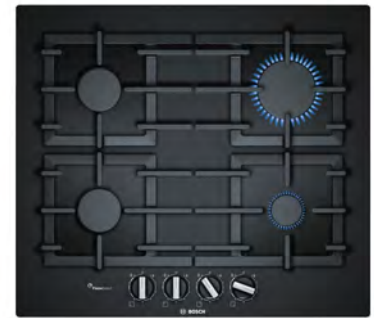

Series 2

£500.00
PJH0325/00

LBS31032

HEZ9SE030
3-Piece Induction Pan Set

- Stainless steel

£136.92
PJH0089/00

LBS39500

PIB375FB1E
Series 6 30cm Domino Induction Hob

- 2 induction zones
- Touch control
- Child lock
- Residual heat indicators
- Stainless steel trim
- Pan recognition
- ReStart, QuickStart
- Zone timers
- PowerBoost

Series 6

£813.85
PJH0529/00

LBS31021

PRA3A6B70
Series 8 30cm Gas on Glass Domino Wok Hob

- Single gas burner
- Rotary dial
- Cast iron pan supports
- Flame failure device
- Stainless steel side trim
- Automatic ignition
- FlameSelect
- Biomethane-ready
- Black

Series 8

£807.69
PJH0525/00

LBS37022

PRB3A6B70
Series 8 30cm Gas on Glass Domino Hob

- 2 gas burners
- Rotary dials
- Cast iron pan supports
- Flame failure device
- Stainless steel side trim
- Automatic ignition
- FlameSelect
- Biomethane-ready
- Black

Series 8

£700.00
PJH0455/00

LBS37023

PCP6A5B90
Series 6 60cm Gas Hob

- 4 gas burners
- Rotary dials
- Cast iron pan supports
- Flame failure device
- Frameless
- Automatic ignition
- H45 x W582 x D520mm
- Stainless steel

Series 6

£376.92
PJH0245/00

LBS37009

PCP6A6B90
Series 6 60cm Gas Hob

- 4 gas burners
- Rotary dials
- Cast iron pan supports
- Flame failure device
- Frameless
- Automatic ignition
- H45 x W582 x D520mm
- Black

Series 6

£413.85
PJH0269/00

LBS37010

PPP6A6B90
Series 6 60cm Gas Hob

- 4 gas burners
- Rotary dials with automatic ignition
- Cast iron pan supports
- Flame failure device
- Black tempered glass
- H45 x W590 x D520mm
- Black

Series 6

£552.31
PJH0359/00

LBS37002

PCH6A5B90
Series 6 60cm Gas Hob

- 4 gas burners
- Rotary dials
- Cast iron pan supports
- Flame failure device
- Frameless
- 3.3kW wok burner
- Automatic ignition
- H45 x W582 x D520mm
- Stainless steel

Series 6

£475.38
PJH0309/00

LBS37007

PCI6A5B90
Series 6 60cm Gas Hob

- 4 gas burners
- Rotary dials
- Cast iron pan supports
- Flame failure device
- Frameless
- 4kW wok burner
- Automatic ignition
- H45 x W582 x D520mm
- Stainless steel

Series 6

£500.00
PJH0325/00

LBS37006

Energy Rating **A**

Prices shown are RRP excluding VAT

VISIT THE PARTNERS PORTAL FOR FULL SPECS, UP-TO-DATE PRICES, GREAT OFFERS AND TENS OF THOUSANDS MORE PRODUCTS AVAILABLE 24HRS A DAY.

* Our prices are updated regularly and may be different to those above. For the most up-to-date prices visit Partners.pjh.uk

Partners.pjh.uk