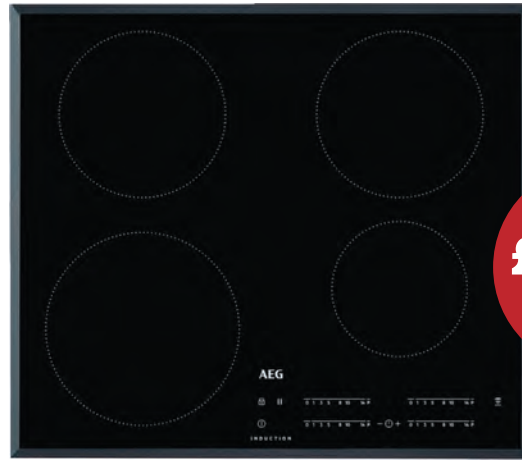

### 2 YEAR GUARANTEE

**AEG**  
BEB23101XM  
Single Electric Oven

**LAE21021**  
See page 151

**£592.31**

PJH0375/00

**AEG**  
IKB64401FB  
60cm Induction Hob

**LAE31009**  
See page 153

**£660.00**