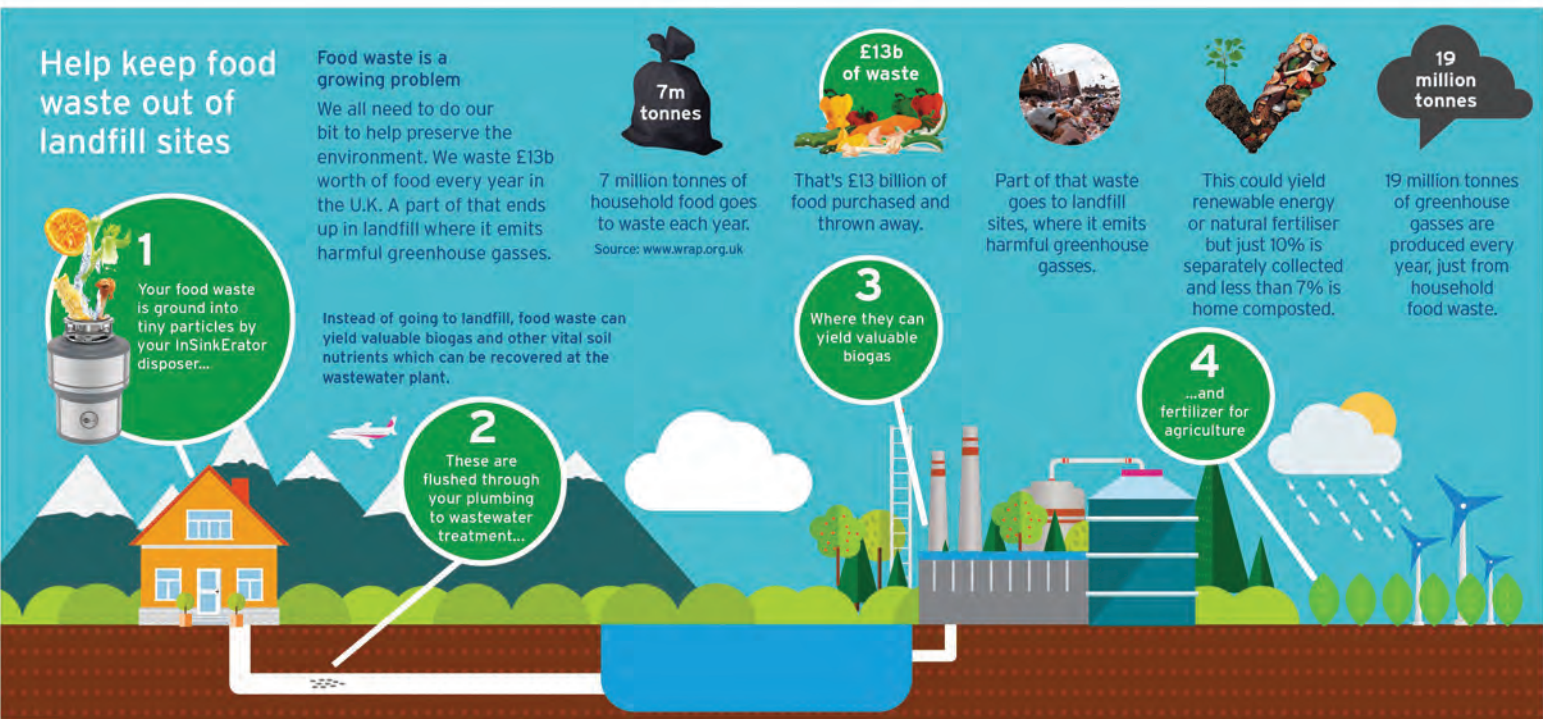

in sink erator®

solutions for sinks

Our food waste disposers and steaming hot water taps are designed for modern living and busy lifestyles. Whether you are a small or large family, love entertaining or live on your own, these appliances will suit any style of kitchen.

The Government plans for separate food waste collections for every UK household ultimately mean that smelly food waste will be collecting in a caddy in your kitchen. You can avoid this by installing a waste disposal unit, eliminating food waste instantly.

The ultimate in food waste disposal (see page 173)

MODEL 66 LIS172
£460.00 PJH0295/00

MODEL 56 LIS170
£290.77 PJH0179/00

MODEL 46 LIS174
£207.69 PJH0129/00