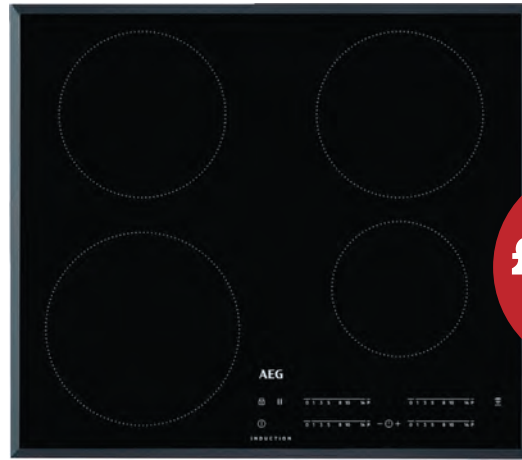

### 2 YEAR GUARANTEE

**AEG**  
BEB23101XM  
Single Electric Oven

**LAE21021**  
See page 151

A

**£592.31**

PJH0375/00

**AEG**  
IKB64401FB  
60cm Induction Hob

**LAE31009**  
See page 153