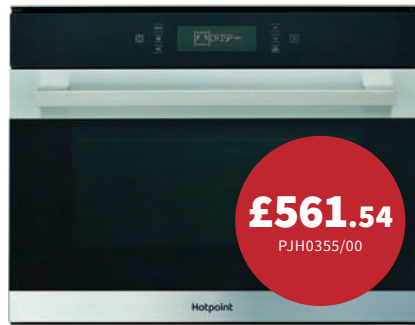

£561.54

PJH0355/00

HOTPOINT

MP 776 IX H Combination
Microwave & Grill
LH07106

See page 110

£361.54

PJH0229/00

HOTPOINT

WD 714 IX 14cm Warming Drawer
LH09000

See page 111