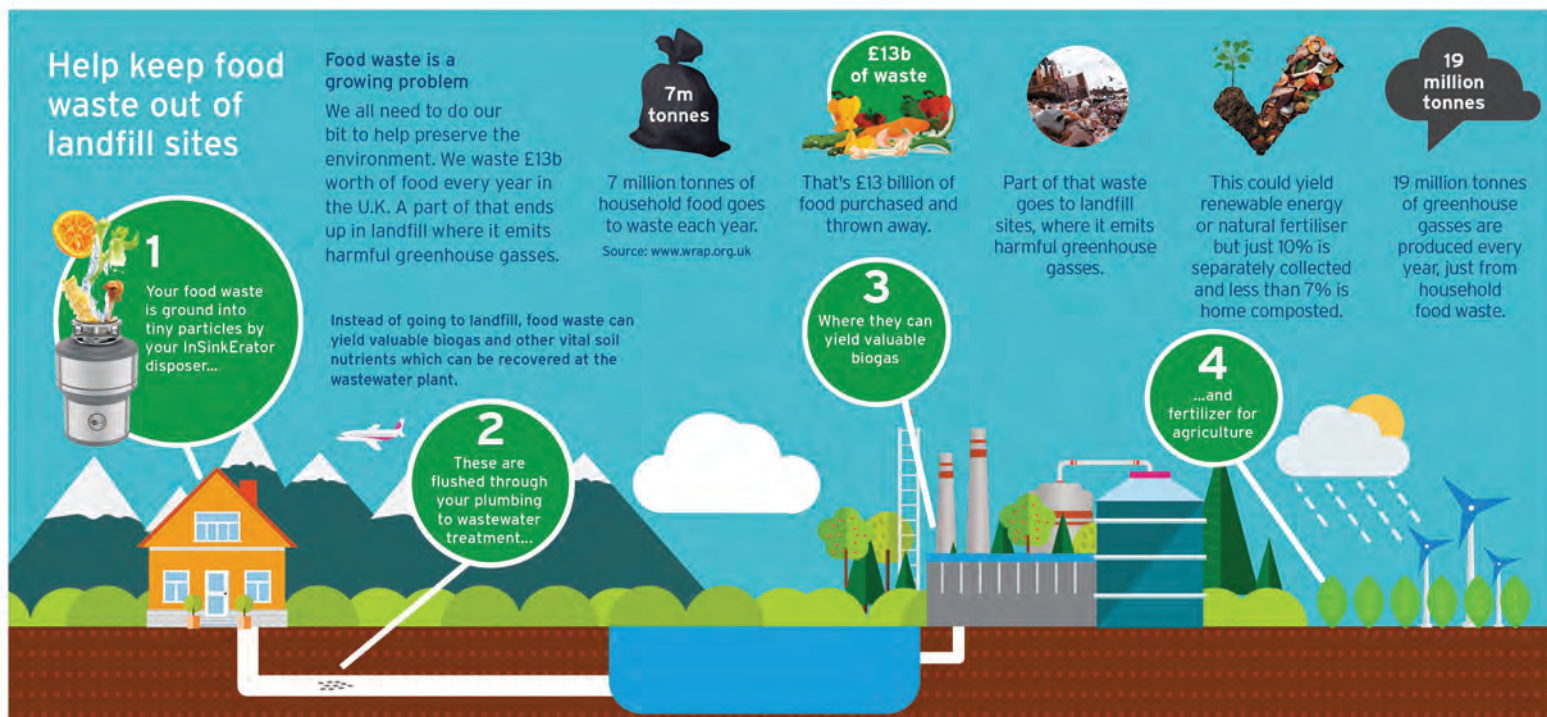

Help keep food waste out of landfill sites

1
Your food waste is ground into tiny particles by your InSinkErator disposer...

Food waste is a growing problem. We all need to do our bit to help preserve the environment. We waste £13b worth of food every year in the U.K. A part of that ends up in landfill where it emits harmful greenhouse gasses.

Instead of going to landfill, food waste can yield valuable biogas and other vital soil nutrients which can be recovered at the wastewater plant.

2
These are flushed through your plumbing to wastewater treatment...

7 million tonnes of household food goes to waste each year.
Source: www.wrap.org.uk

£13b of waste
That's £13 billion of food purchased and thrown away.

3
Where they can yield valuable biogas

Part of that waste goes to landfill sites, where it emits harmful greenhouse gasses.

This could yield renewable energy or natural fertiliser but just 10% is separately collected and less than 7% is home composted.

4
...and fertilizer for agriculture

19 million tonnes of greenhouse gasses are produced every year, just from household food waste.