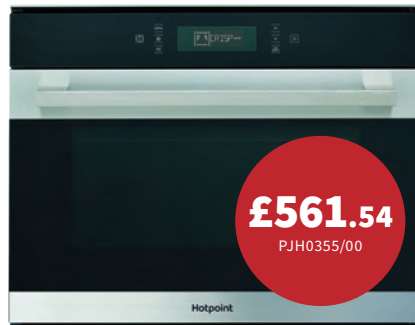

£561.54

PJH0355/00

HOTPOINT

MP 776 IX H Combination
Microwave & Grill

LH07106

See page 117

£352.31
PJH0219/00