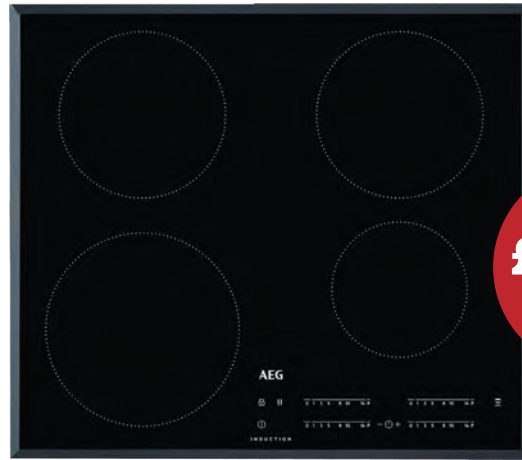

AEG
IKB64401FB
60cm Induction Hob

£660.00

PJH0419/00