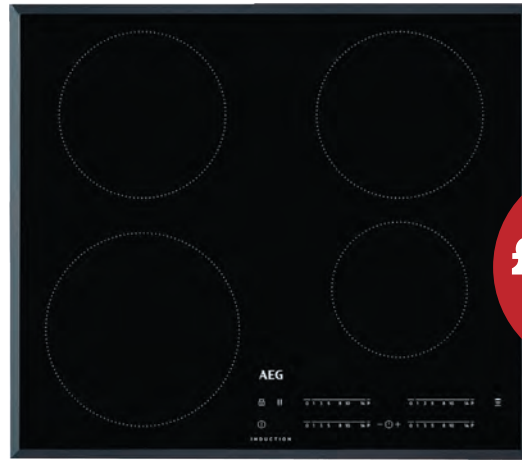

AEG
BEB23101XM
Single Electric Oven

LAE21021
See page 163

A

£592.31

PJH0375/00

AEG
IKB64401FB
60cm Induction Hob

LAE31009
See page 165

£660.00