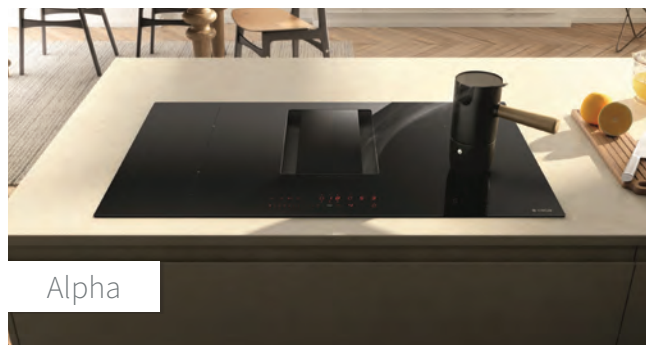

Alpha

- 4 Induction zones
- Slider touch
- Child lock
- Maintenance alarm
- AutoCapture
- Stop&Go
- Maximum extraction: 455m³/h
- Noise level: 61dB(A)

LEH320 **£1,921.54** PJH1135/00

Not to be advertised online

Recirculating kit also available, see page 107

See page 106