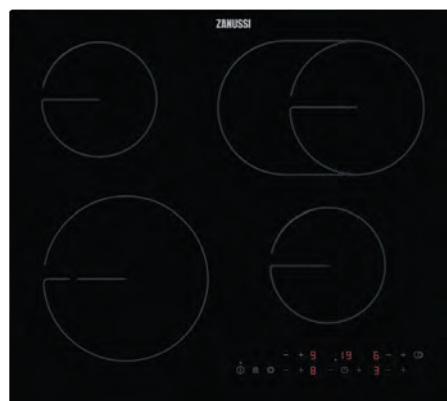

£336.92

PJH0215/00