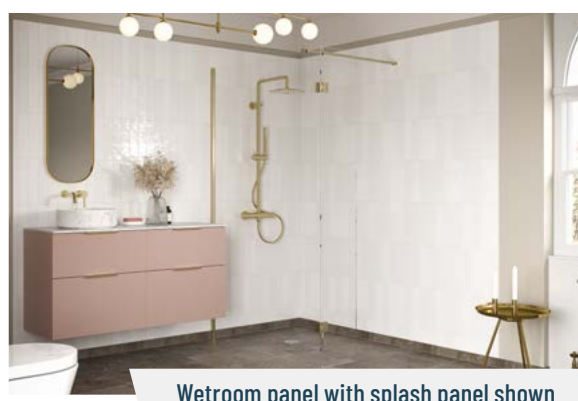

Wetroom panel, splash panel & side panel shown

Wetroom panel with splash panel shown

WETROOM PANEL & SUPPORT BAR

	Chrome	Matt Black	Brushed Brass		
500mm	DIEWP5020	DIEWP5024	DIEWP5028	£179	PJH82/04
700mm	DIEWP7012	DIEWP7016	DIEWP7020	£191	PJH87/54
760mm	DIEWP7614	DIEWP7618	DIEWP7622	£200	PJH91/67
800mm	DIEWP8042	DIEWP8046	DIEWP8050	£210	PJH96/25
900mm	DIEWP9040	DIEWP9044	DIEWP9048	£221	PJH101/29
1000mm	DIEWP1054	DIEWP1056	DIEWP1058	£221	PJH101/29
1200mm	DIEWP1242	DIEWP1244	DIEWP1246	£257	PJH117/79
1400mm	DIEWP1414	DIEWP1416	DIEWP1418	£280	PJH128/33

OPTIONAL SIDE PANEL

500mm	DIEWP5022	DIEWP5026	DIEWP5030	£189	PJH86/63
700mm	DIEWP7014	DIEWP7018	DIEWP7022	£200	PJH91/67
760mm	DIEWP7616	DIEWP7620	DIEWP7624	£210	PJH96/25
800mm	DIEWP8044	DIEWP8048	DIEWP8052	£221	PJH101/29
900mm	DIEWP9042	DIEWP9046	DIEWP9050	£233	PJH106/79

OPTIONAL SPLASH PANEL

300mm	DIEWP3002	DIEWP3004	DIEWP3006	£155	PJH71/04

**CHOICE OF FINISHES TO
COORDINATE YOUR BATHROOM**

Designed to control splashing in your bathroom.