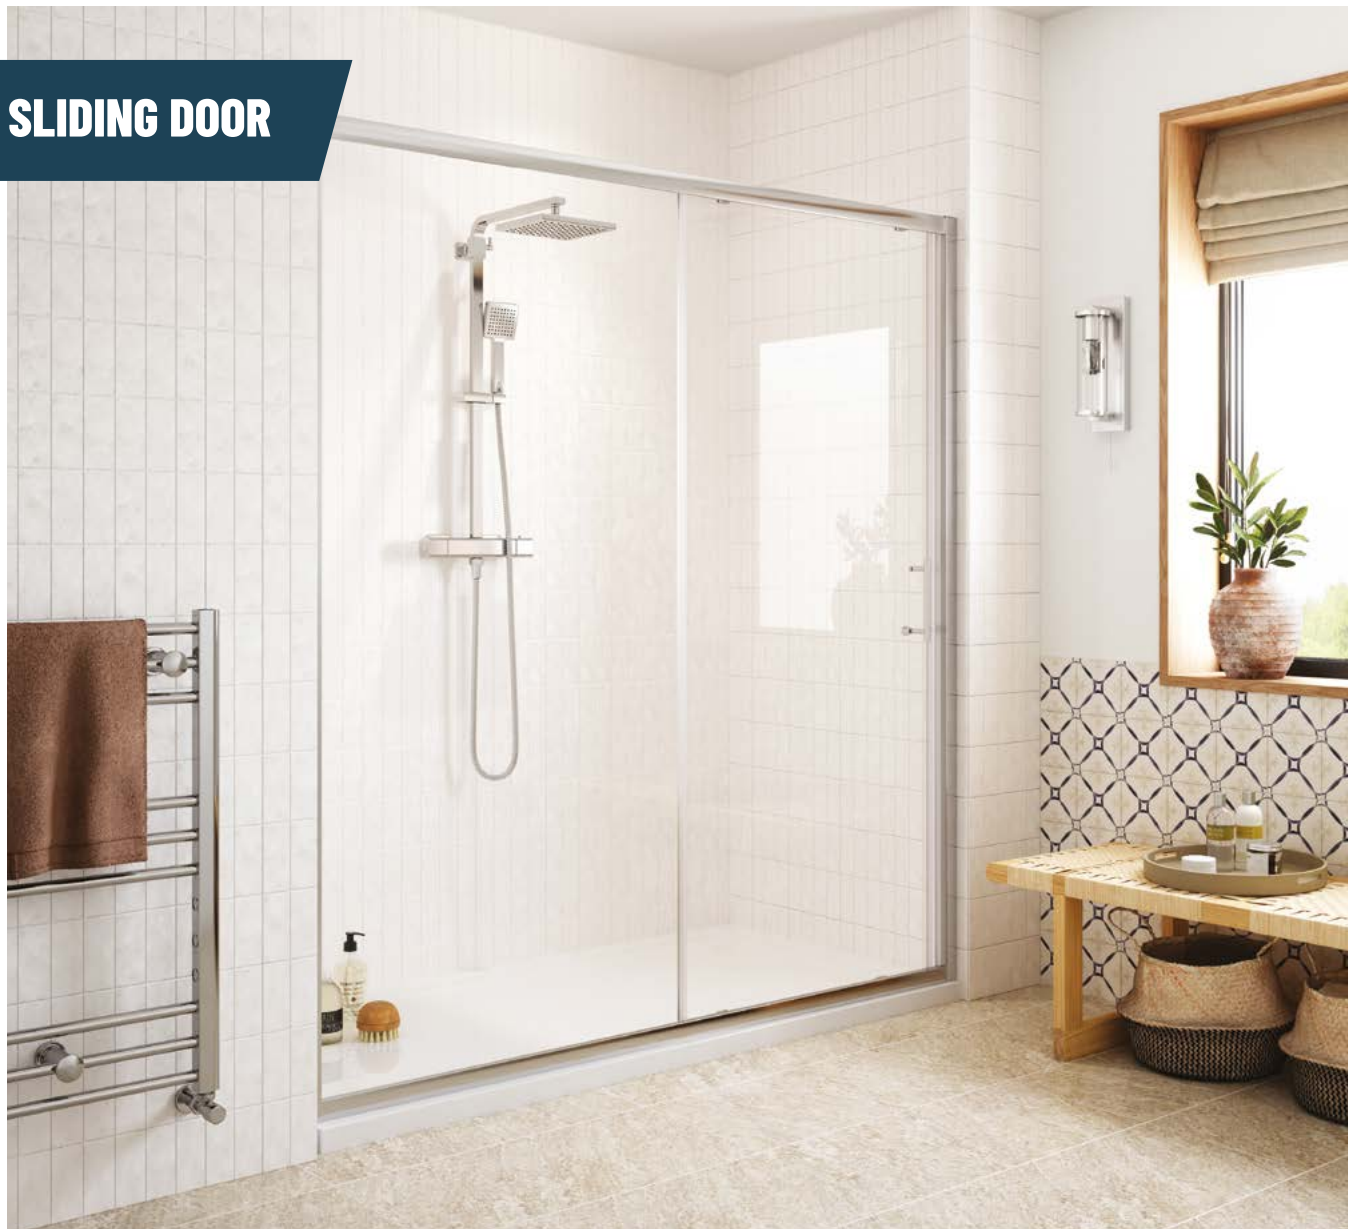

## SLIDING DOOR

1850mm high Concealed fixings 6mm toughened safety glass Easy clean treatment Quick release rollers