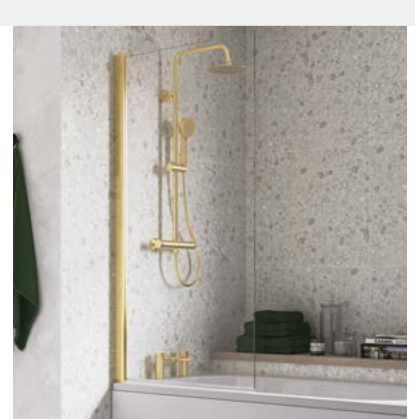

**Brushed
Brass**
DIBS0124

ONLY £132

PJH60/50