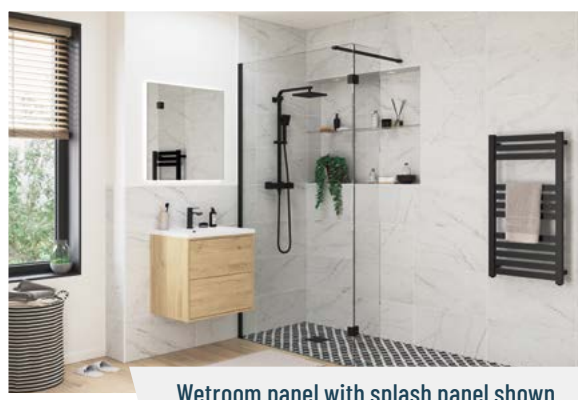

## WETROOM ENCLOSURES

Luxury wetroom panels in a choice of chrome, matt black or brushed brass finishes to complement your bathroom design.

**★ GREAT QUALITY**

Lifetime guarantee

1950mm high 8mm toughened safety glass Easy clean treatment

### CHROME WETROOM

SAVE UP TO 15%

Wetroom panel with side panel shown

Wetroom panel with splash panel and a side panel shown

WETROOM PANELS FROM

ONLY **£179**

## BLACK WETROOM

Wetroom panel, splash panel & side panel shown

OPTIONAL  
SPLASH PANELS

JUST **£155**

Wetroom panel with splash panel shown