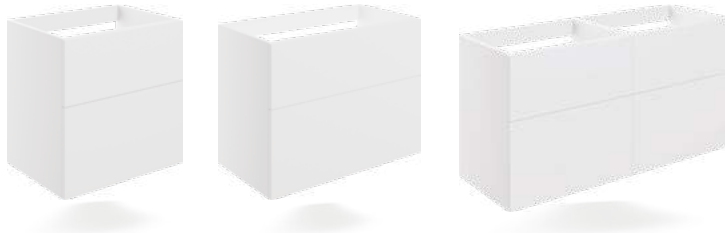

W780 x H400mm

MATT BLACK **£282**

BRUSHED BRASS **£302**

CHROME **£405**

Statement with top & washbowl

1) Choose your unit

**WALL HUNG
590MM
2 DRAWER UNIT**
W590
x H600
x D455mm

£474 All colours
-No top
Includes anti slip
drawer liner.
Requires two handles.