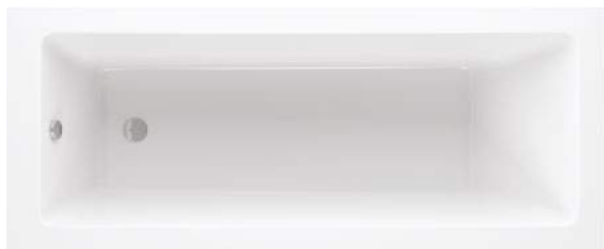

NAVARRE BATH

0 tap hole

- DIBRP0026 1500 x 700mm **£279**
- DIBRP0028 1600 x 700mm **£281**
- DIBRP0030 1700 x 700mm **£286**
- DIBRP0032 1700 x 750mm **£296**
- DIBRP0034 1800 x 800mm **£327**

Supercast®

0 tap hole

- DIBSHP0002C 1700 x 700mm **£388**
- DIBSHP0004C 1700 x 750mm **£399**