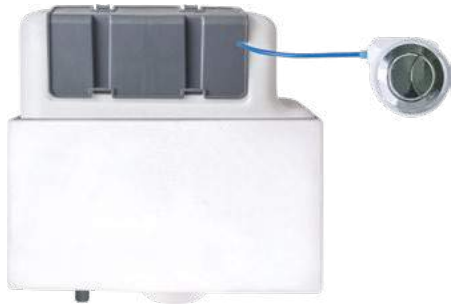

Concealed cisterns with push button flush

CONCEALED CISTERN - BOTTOM INLET

Dual flush cistern
W336 x H320 x D140mm
Cistern includes pipe that
can be cut to size
DIPC0128 **£77**

- Compact design with both front and top access
- Water saving dual flush action
- Polystyrene sleeve to avoid condensation
- Includes push button chrome
- Bottom inlet
- Also compatible with DIAC0204 Brushed Brass & DIAC0206 Matt Black dual push buttons below
- 1 Year Guarantee