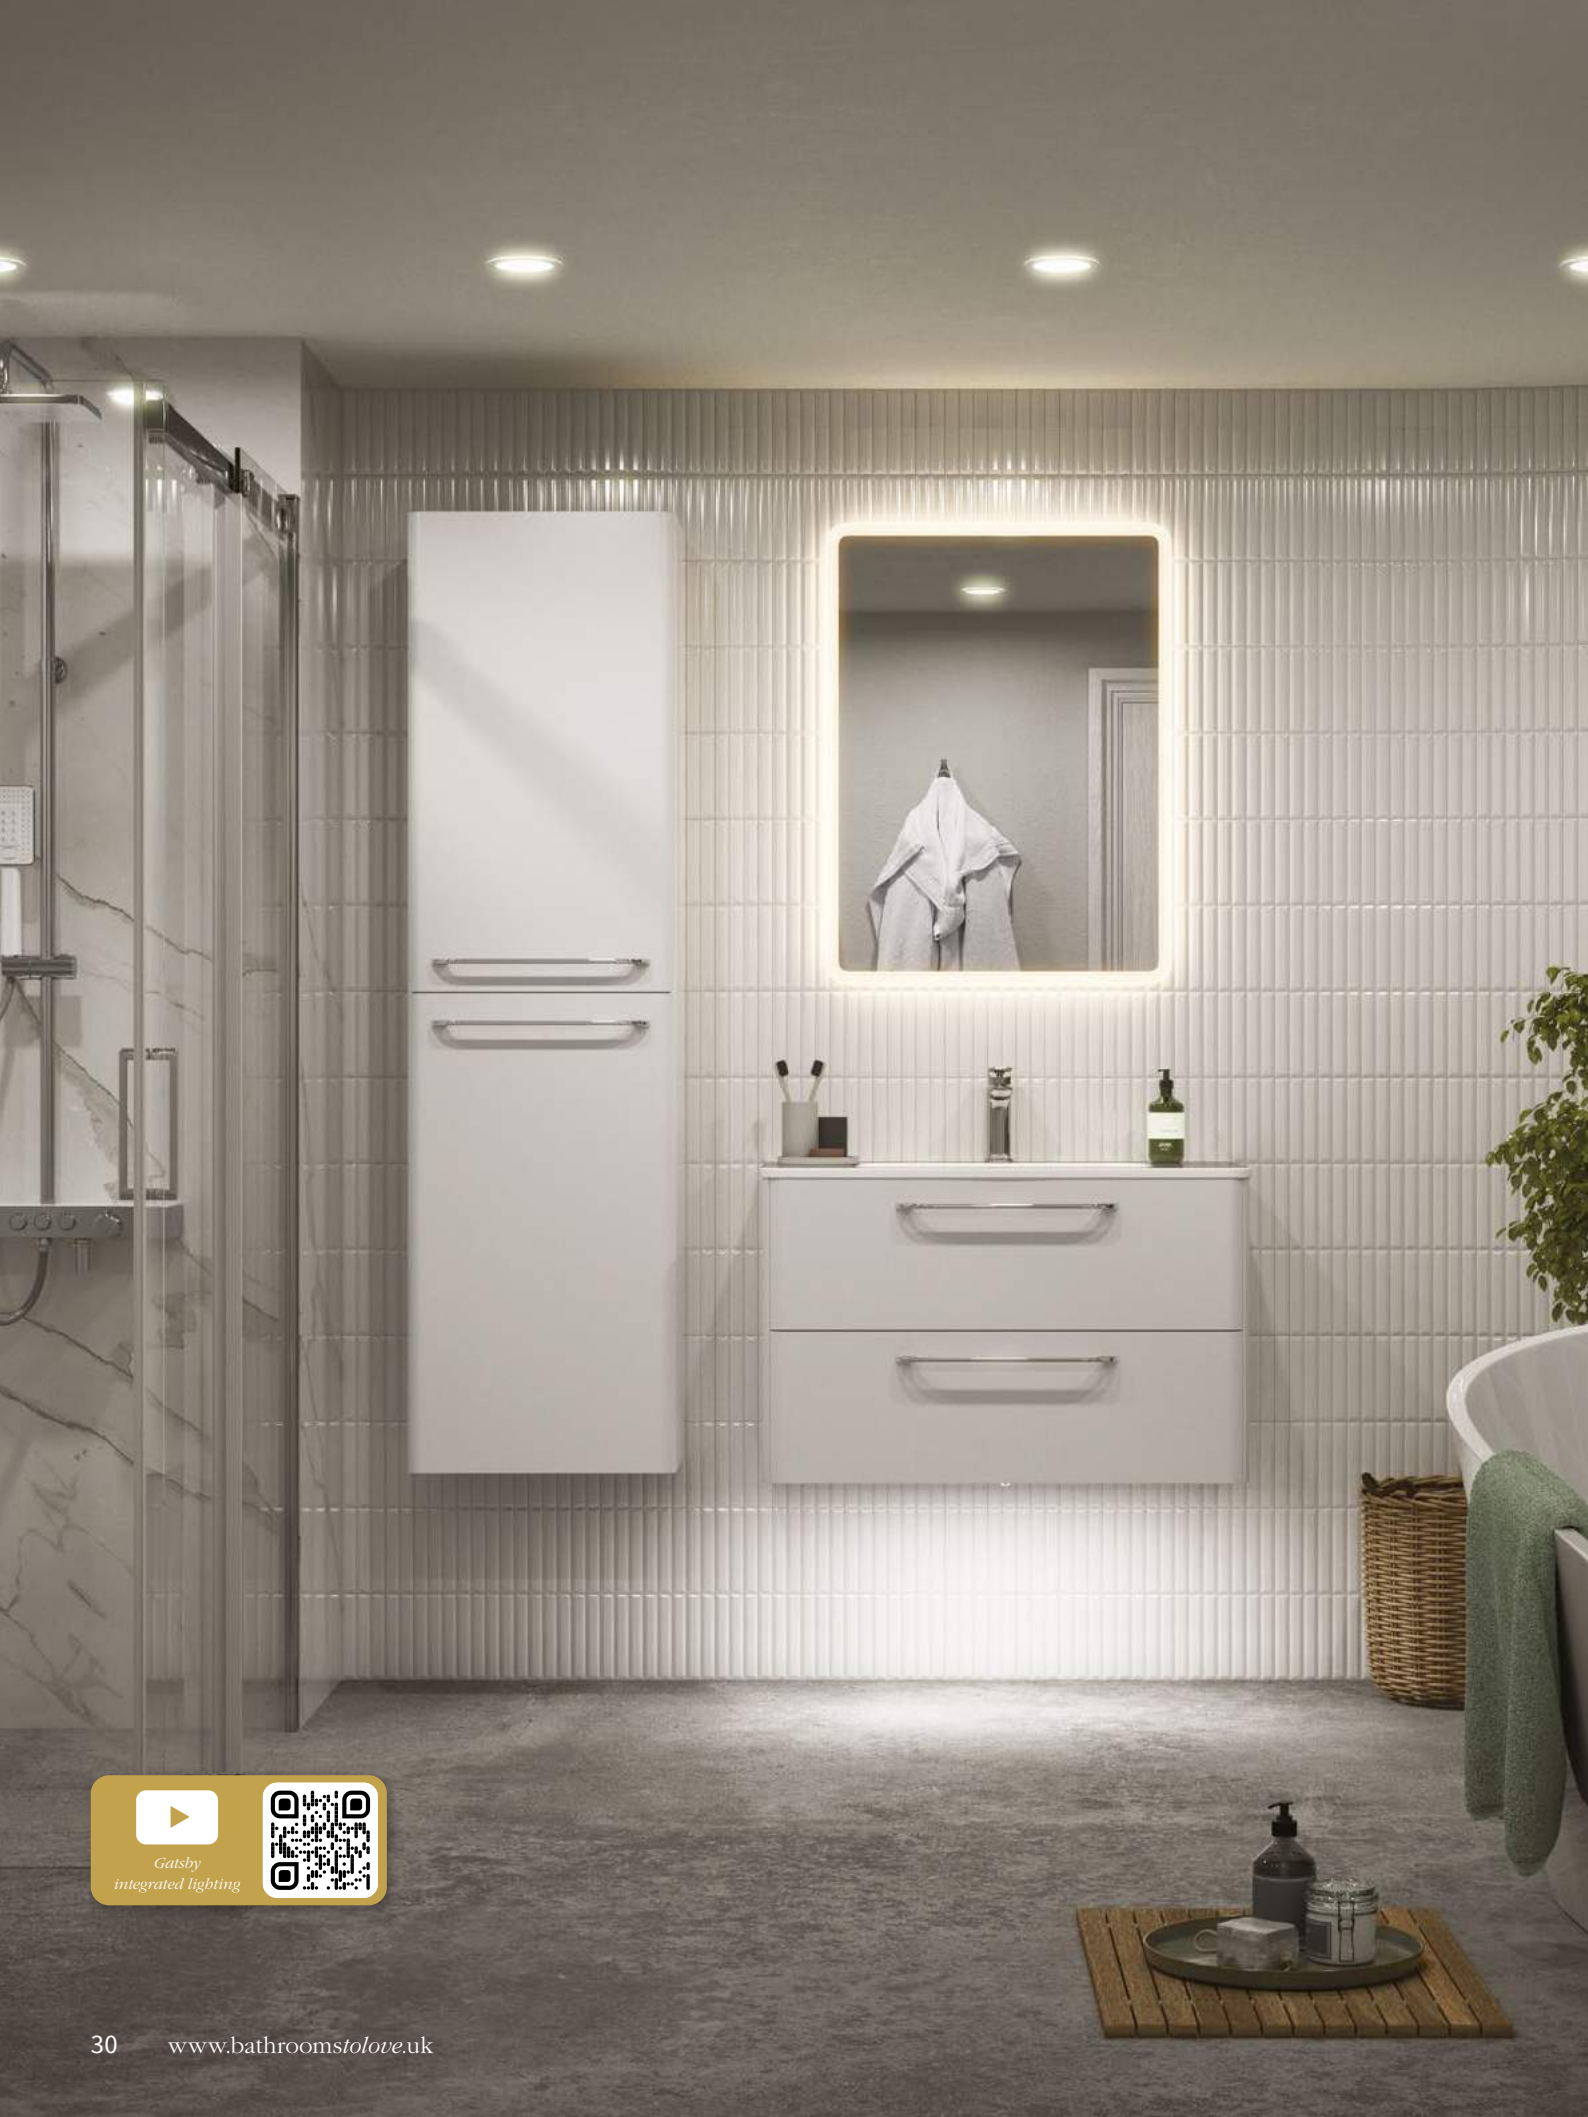

W805 x H840 x D460mm

£815 *All colours*

Includes 1 tap hole ceramic basin.

See page 324 for codes.

See page 125 for dual push buttons & overflow rings in black & brushed brass.

Gatsby

Wall hung & floor standing furniture

Get the Gatsby look:

See page 252

See page 298

See page 287

See page 313

See page 317

 
Gatsby
integrated lighting

Gatsby

Wall hung & floor standing furniture

Both stylish and practical, Gatsby boasts a curved design in a high gloss finish. Motion-activated, integrated lighting is fitted to all units and is activated when the soft close drawers or doors are opened, offering useful illumination.

Available in either a grey or white gloss lacquered finish, and in wall-hung and floor-standing options; Gatsby is the perfect choice for luxurious bathrooms.

Colour Options

White Gloss

Grey Gloss

FLOOR STANDING 506MM WC UNIT