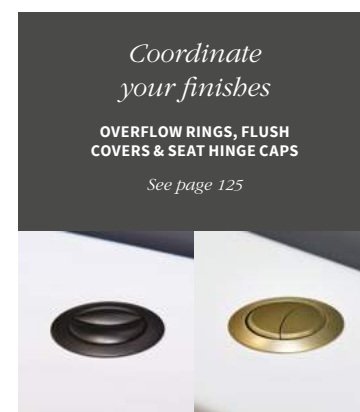

*Close Coupled WC
- Open Back*

with Soft Close Seat†
DIPTP0216 **£282**

Back to Wall WC

with Soft Close Seat†
DIPTP0218 **£179**

Wall Hung WC

with Soft Close Seat†
DIPTP0242 **£179**

Basins

BASIN WITH FULL PEDESTAL
1 tap hole
550 x 400mm
DIPBP1164 **£108**
450 x 400mm
DIPBP1158 **£103**