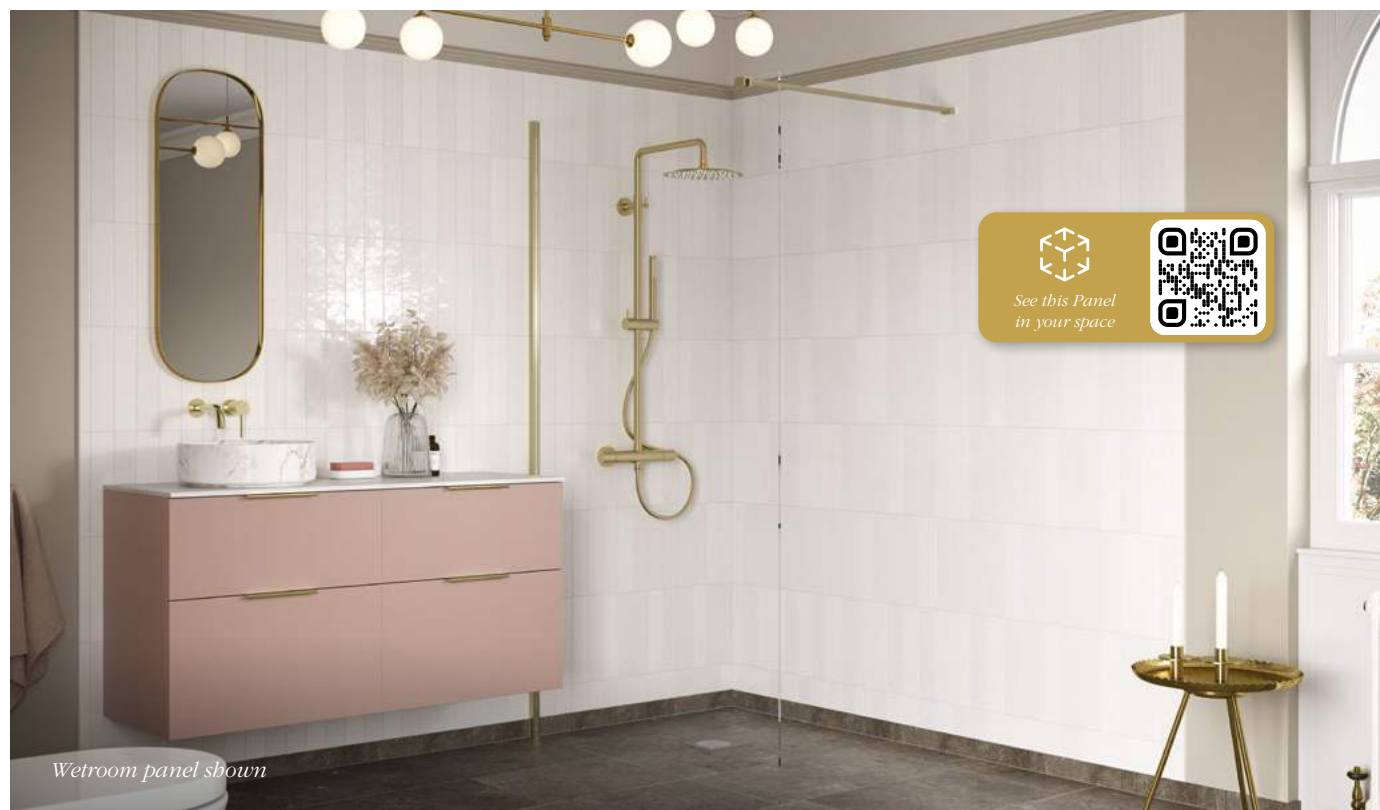

Can be installed directly onto a prepared floor in a wetroom or on a tray.

Wetroom Panels Clear Glass, Brushed Brass Profile

Creates a stunning centrepiece in any bathroom.

1950mm high

Wetroom compatible

8mm toughened safety glass

Adjustment for out of true walls

Concealed fixings

Easy Clean glass treatment

Power shower compatible

Approved

Wetroom panel with side panel shown

Can be installed directly onto a prepared floor in a wetroom or on a tray.

See this Panel in your space

Wetroom panel shown

Browse our full range of complementing trays. Pages 208-213.

Wetroom Panels

Clear Glass, Brushed Brass Profile and Splash Panel

Why not add in a 300mm rotating panel, designed to control splashes in your bathroom.

1950mm high

Wetroom compatible

8mm toughened safety glass

Adjustment for out of true walls

Concealed fixings

Easy Clean glass treatment

Power shower compatible

Approved