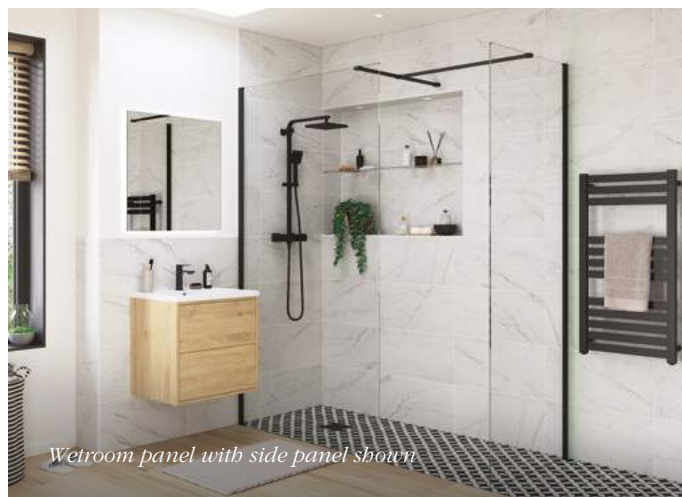

Luxury wetroom panels with stunning matt black profiles.

1950mm high

Wetroom compatible

8mm toughened safety glass

Adjustment for out of true walls

Concealed fixings

Easy Clean glass treatment

Power shower compatible

Approved

Can be installed directly onto a prepared floor in a wetroom or on a tray.