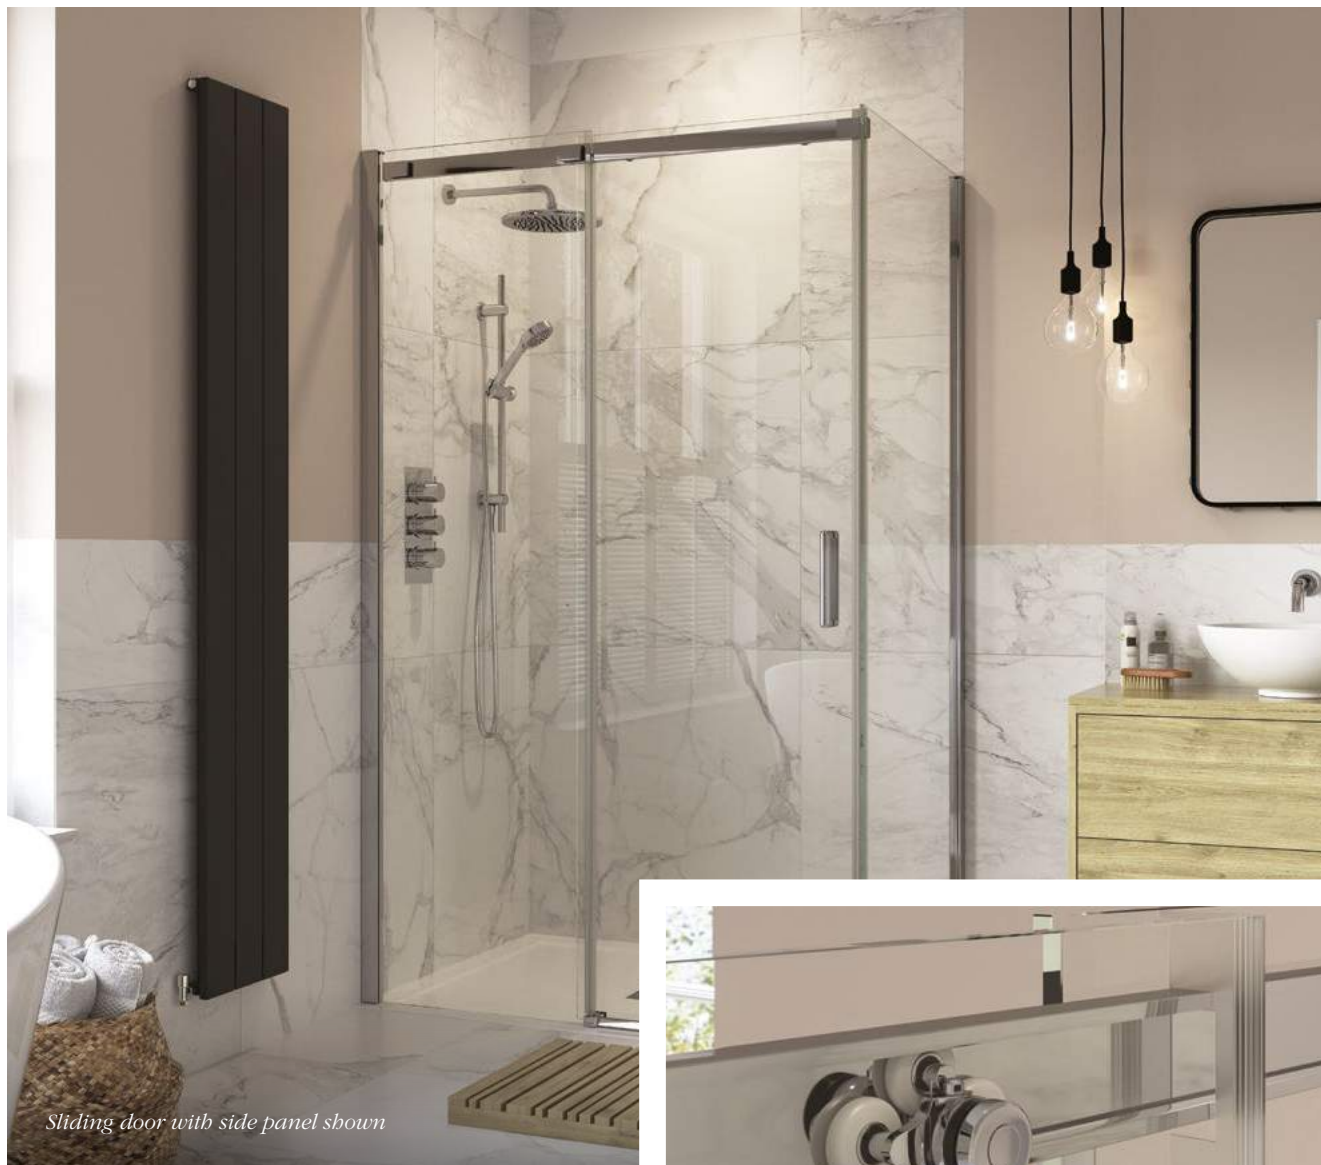

Triple rollers for ultra smooth opening

Sliding door with side panel shown