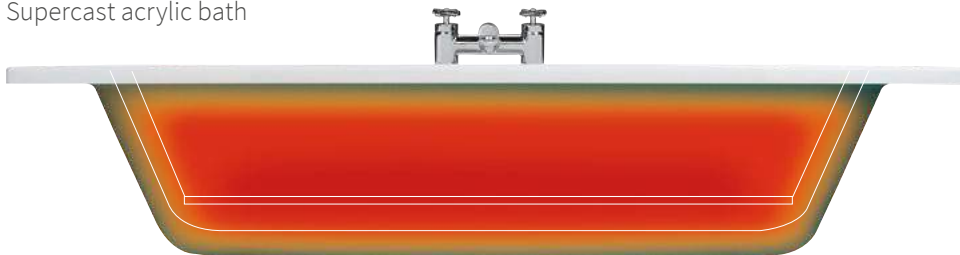

Supercast acrylic bath