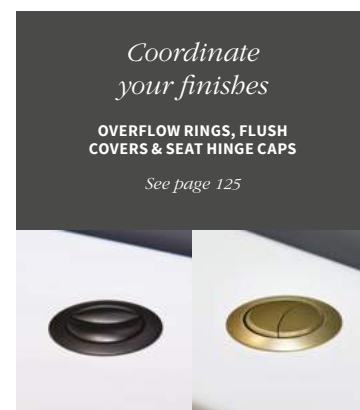

Senna

Elegant sculpted design

Elegant use of space with sculpted edges, achieve a bold modern feel in your bathroom with the very latest in comfort and design.

Close Coupled WC - Fully Shrouded

with Soft Close Seat†
DIPTP0210 **£343**