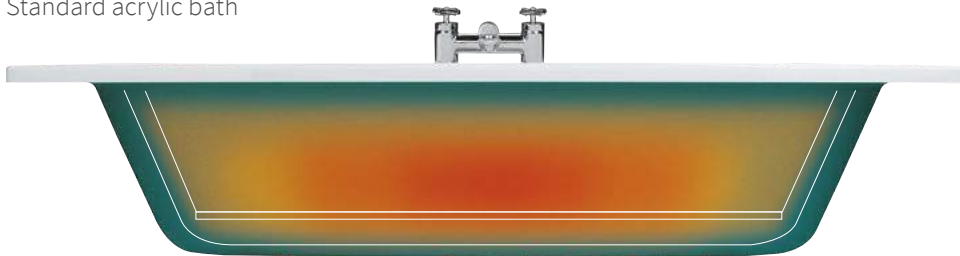

Supercast is a substantial reinforcement process for an acrylic bath.

This reinforcement process results in each bath being incredibly strong and hard-wearing. This gives you the reminiscent assurance of an old cast iron bath with the natural warmth and quality acrylic has.

Acrylic's unique properties make it ideal for manufacturing baths. Acrylic allows itself to be moulded into many shapes giving many possibilities for varied designs, an attribute that enables baths to be manufactured with design and function working in harmony. The natural gloss is cast all the way through the acrylic resulting in a product that is smooth and ever so easy to clean.

The intensive reinforcement processes and final (grey) 'flow coat' jacket to the entire underside of the bath adds strength and insulating properties. This keeps your bath water hotter for longer!

Standard acrylic bath