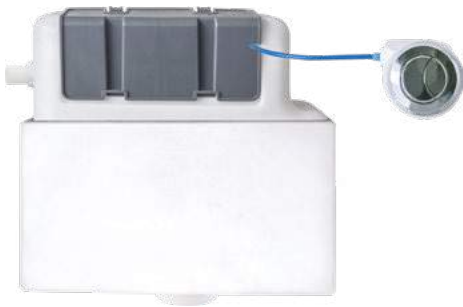

CONCEALED CISTERN - SIDE INLET

Dual flush cistern
W336 x H320 x D140mm
Cistern includes pipe that
can be cut to size
DIPC0130 **£77**

- Compact design with both front and top access
- Water saving dual flush action
- Polystyrene sleeve to avoid condensation
- Includes push button chrome
- Side inlet
- Also compatible with DIAC0204 Brushed Brass & DIAC0206 Matt Black dual push buttons below
- 1 Year Guarantee

DIAC0204 DUAL PUSH BUTTON COVER (CABLE) BRUSHED BRASS £21
DIAC0206 DUAL PUSH BUTTON COVER (CABLE) MATT BLACK £15

Matt Black, Brushed Brass & White accessories

Ensure a coordinated look by using our push button covers, seat covers caps and overflow covers.
Available in Matt Black, Brushed Brass & White, they will complement your chosen furniture handles, showers, taps and enclosure finishes.

DIAC0206 DUAL PUSH BUTTON COVER (CABLE) MATT BLACK* £15
DIAC0204 DUAL PUSH BUTTON COVER (CABLE) BRUSHED BRASS* £21
DIAC0226 DUAL PUSH BUTTON COVER (CABLE) WHITE* £15

* for use on all sanitaryware excluding Sandro

DIAC0210 DUAL PUSH BUTTON COVER (ROD) MATT BLACK** £15
DIAC0208 DUAL PUSH BUTTON COVER (ROD) BRUSHED BRASS** £21

** for use on Sandro close coupled WCs

DIAC0202 OVERFLOW RING MATT BLACK< £15
DIAC0200 OVERFLOW RING BRUSHED BRASS< £15
DIAC0212 OVERFLOW RING WHITE< £15

< for use with all basins except Tilia, Amyris, Gatsby and Resin basins

DIAC0232 OVERFLOW RING MATT BLACK^ £10
^ for use with resin basins

DIAC0216 OVERFLOW RING MATT BLACK~ £15
DIAC0214 OVERFLOW RING BRUSHED BRASS~ £15
DIAC0218 OVERFLOW RING WHITE~ £15

~ for use with Tilia, Amyris and Gatsby basins

DIAC0222 TOILET SEAT COVER CAPS MATT BLACK# £15
DIAC0220 TOILET SEAT COVER CAPS BRUSHED BRASS# £15
DIAC0224 TOILET SEAT COVER CAPS WHITE# £15

for use with all toilet seats except Sherbourne