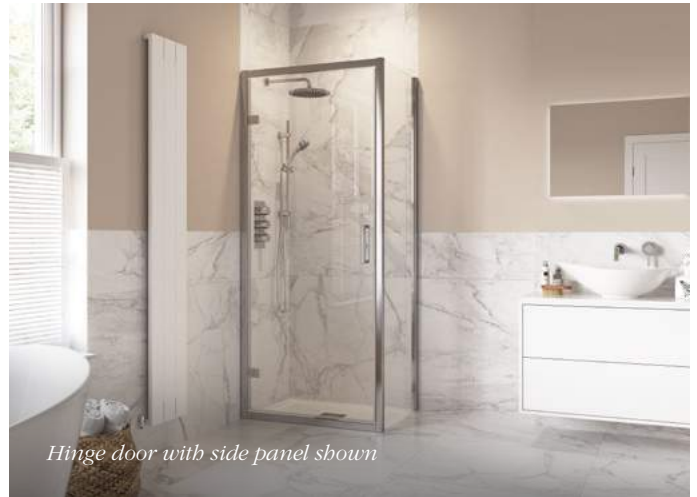

Double handle inside and out

Power shower compatible

Easy Clean glass treatment

Browse our full range of complementing trays. Pages 208-213.

Please note: when fitting with a side panel the door needs to close against the side panel as shown in the image.

Hinge Door

Robust durable hinges support 8mm glass to allow anyone to achieve a minimal look.

-  2000mm high
-  Power shower compatible
-  8mm toughened safety glass
-  Wetroom compatible
-  Double handle inside and out
-  Adjustment for out of true walls
-  Hinge door opening
-  Easy Clean glass treatment
-  Totally hidden fixings
-   Approved