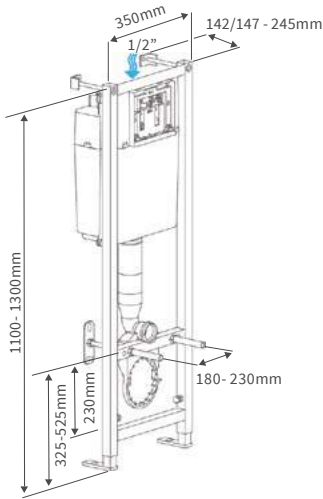

Wall hung frames, concealed cisterns & flush plates

WALL HUNG WC FRAME
Incl. Cistern