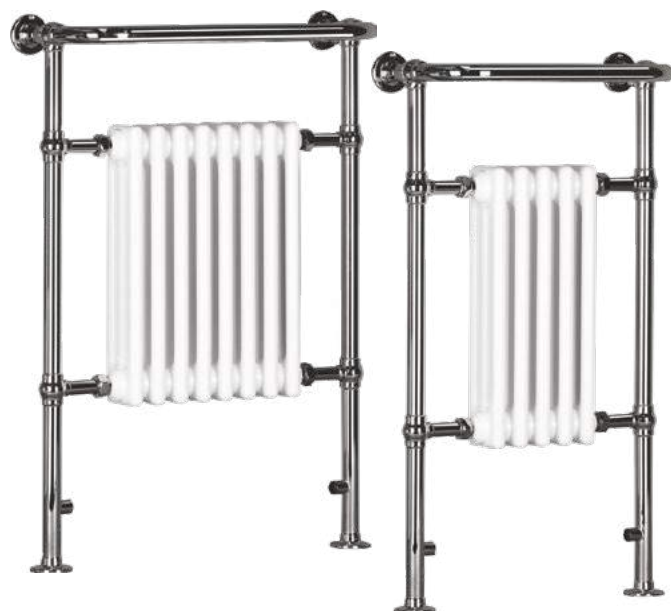

ETERNO²

W538 x H963 x D230mm

DIRA0220 White BTU's: 1246 **£449**

W673 x H963 x D230mm

DIRA0218 White BTU's: 1778 **£491**