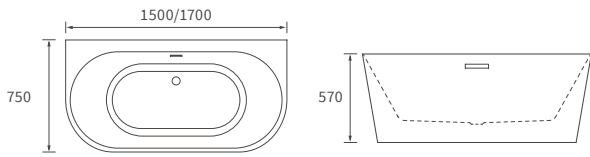

Freestanding baths

LINTON FLOORSTANDING BATH

Capacity 1500x750x570mm - 187 litres

Capacity 1700x750x570mm - 210 litres