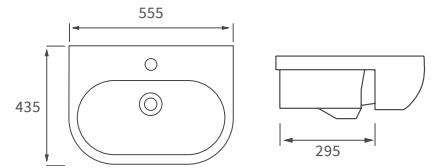

SEMI RECESSED BASIN

555 x 435mm