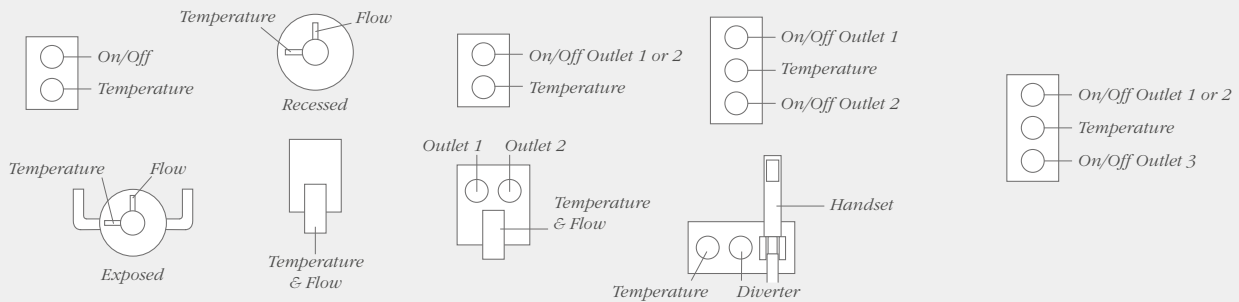

Mixer showers - Create your own

Which shower valve to select...

Create your own - pages 231 and 235

Single outlet

Operates a single outlet only such as a slide rail kit OR a fixed showerhead.

Two outlet

Operate two outlets such as a slide rail kit AND a fixed showerhead independently.

Three outlet

Operates two outlets but gives the option for up to 3 outlet fixtures such as a slide rail kit AND a fixed showerhead AND an overflow bath filler.

ASTRO THERMOSTATIC TWIN SHOWER VALVE

Single Outlet

DICM0592 **£217**

Two Outlet

DICM0594 **£235**

ASTRO THERMOSTATIC TRIPLE SHOWER VALVE

Two Outlet

DICM0600 **£233**

Three Outlet

DICM0602 **£233**

COMET THERMOSTATIC TWIN SHOWER VALVE

Single Outlet

DICM0596 **£217**

Two Outlet

DICM0598 **£235**

COMET THERMOSTATIC TRIPLE SHOWER VALVE

Two Outlet

DICM0604 **£227**

Three Outlet

DICM0606 **£233**