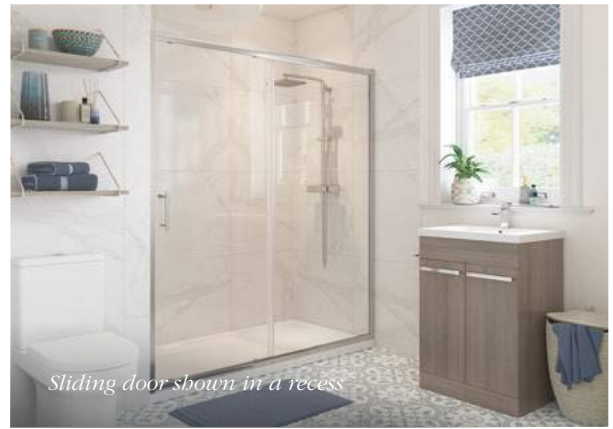

REFLEXION CLASSIX

- 1850mm high
- Concealed fixings
- Wetroom compatible
- Easy Clean glass treatment
- CE UKCA Approved
- 6mm toughened safety glass
- Power shower compatible
- Adjustment for out of true walls
- Quick release rollers

Sliding Door

Perfect for smaller areas as they maximise the space inside and outside your shower.

- Slide door opening

Sliding door shown in a recess

Sliding door with side panel shown

Sliding Door Black Profile