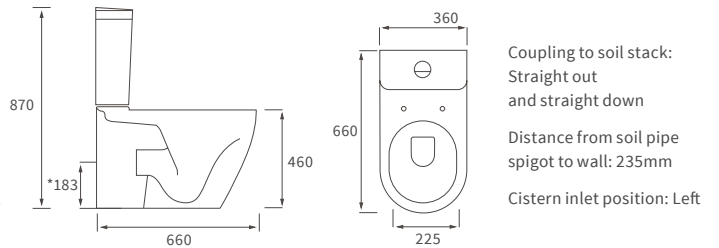

Cilantro

BASIN WITH FULL PEDESTAL

555 x 430mm

BASIN WITH SEMI PEDESTAL

555 x 430mm

SEMI RECESSED BASIN

555 x 435mm

RIMLESS CLOSE COUPLED PAN AND CISTERN FULLY SHROUDED