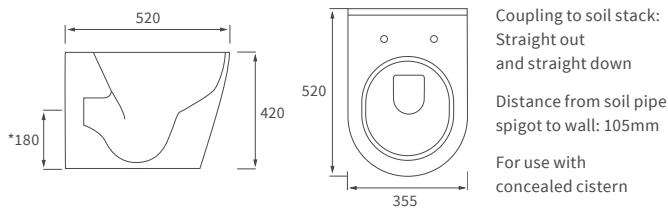

RIMLESS BACK TO WALL PAN