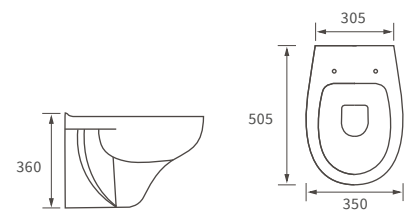

WALL HUNG PAN

Coupling to soil stack: Straight out and straight down
Distance from soil pipe spigot to wall: 15mm
For use with concealed cistern