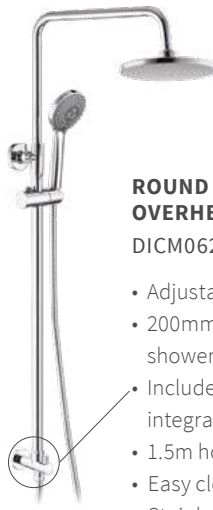

ROUND SHOWER KIT OVERHEAD AND HANDSET
DICM0626 **£251**

- Adjustable riser 870-1200mm
- 200mm ABS with overhead shower and 3 function handset
- Includes diverter and integrated elbow
- 1.5m hose stainless steel
- Easy clean
- Stainless steel riser