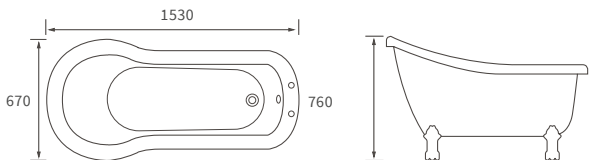

BAYSWATER BATH

Capacity 1530 x 670 x 760mm - 147 litres