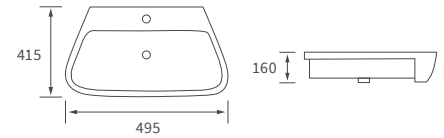

SEMI RECESSED BASIN

495 x 415mm