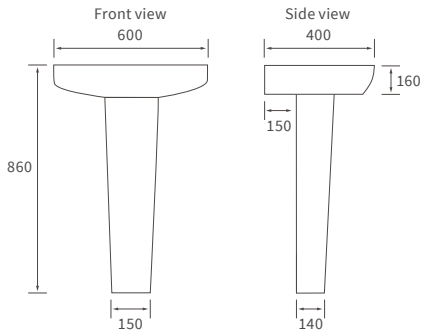

Amyris

BASIN WITH FULL PEDESTAL

600 x 400mm