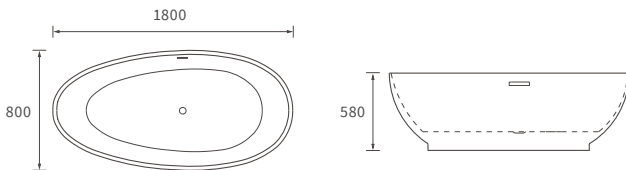

EDMONTON FLOORSTANDING BATH

Capacity 207 litres