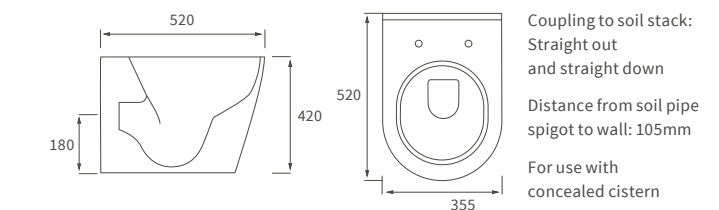

BACK TO WALL PAN

*180mm (+/-5mm).