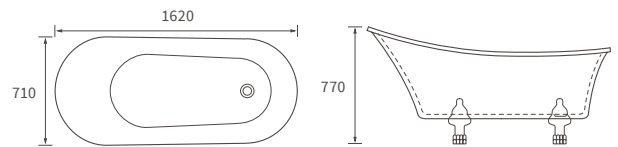

TIVERTON FLOORSTANDING BATH

Capacity 165 litres