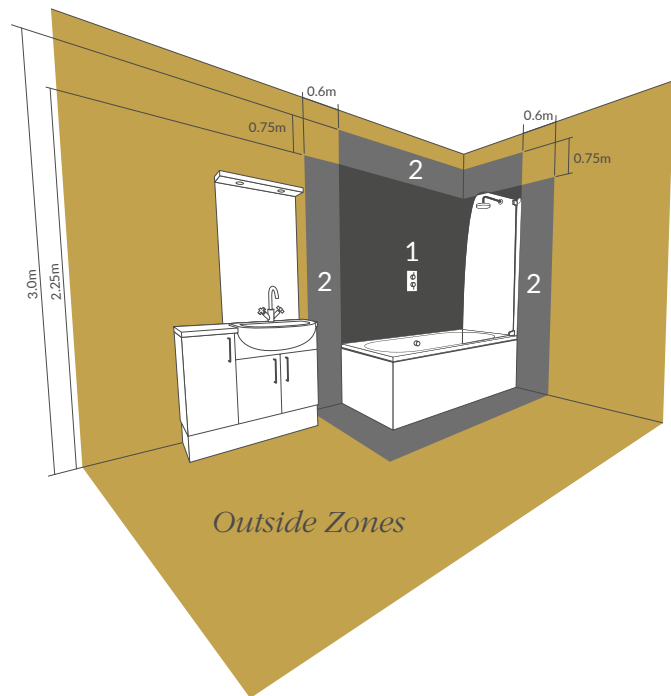

COMBINATION BOILERS

These are high pressure systems and are usually set to operate between 0.8 to 1.5 bar. Minimum and maximum pressure can be checked with the manufacturer however most boilers have a gauge to show what pressure it is operating at. Combination boilers have an integrated pump so if the water pressure is too low for your required application, adding another pump can damage the boiler.

SEALED/UNVENTED SYSTEMS

These are modern systems. If you have a hot water tank, but you don't have a cold water tank (cistern) in your loft or garage, this is an unvented high pressure system. They are quite uncommon as they are more expensive however they can usually deliver around 3.0 bar of water pressure.

Mirrors & lighting

Zone 1
Electrical fittings in this zone require a separate extra low voltage and a minimum rating of IP65 (splash-proof).

Zone 2
Electrical fittings in this zone require a minimum rating of IP44 (splash-proof).

Outside Zones
Electrical fittings in this zone require no IP rating (unless cleaned by water jets).

Warmup® undertile heating

1.5 - 2.4m²	DIUH0002	300W	1.30A
2.5 - 3.4m²	DIUH0004	400W	1.74A
3.5 - 4.4m²	DIUH0006	600W	2.61A
4.5 - 5.9m²	DIUH0008	800W	3.48A
6.0 - 6.9m²	DIUH0006 & DIUH0004	1000W	4.35A
7.0 - 8.4m²	DIUH0006 x 2	1200W	5.22A
8.5 - 9.9m²	DIUH0008 & DIUH0006	1400W	6.09A
10 - 11.4m²	DIUH0008 x 2	1600W	6.96A