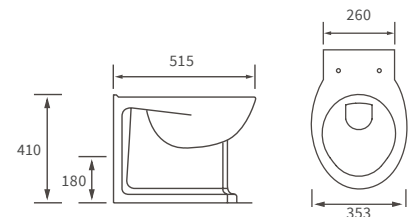

BACK TO WALL PAN

Coupling to soil stack: Straight out and straight down
Distance from soil pipe spigot to wall: 100mm
For use with concealed cistern