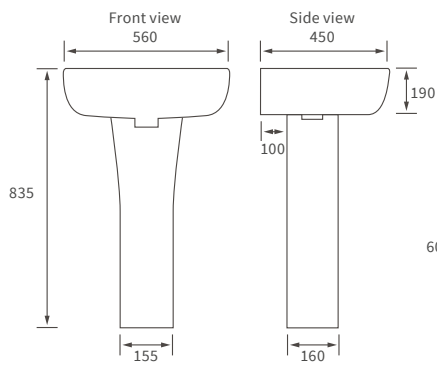

SEMI RECESSED BASIN

500 x 400mm

Cedarwood

BASIN WITH FULL PEDESTAL

560 x 450mm

CLOSE COUPLED PAN AND CISTERN

Open back

Coupling to soil stack:
 Straight out and straight down