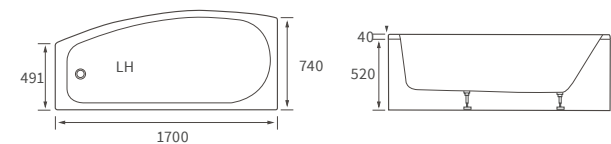

KISMET SINGLE END BATH LH AND RH

Capacity 170 litres

OCALA BATH

Capacity 190 litres

Easy access bath

1690 X 690MM WALK IN EASY ACCESS BATH

Capacity 200 litres

Back to wall baths