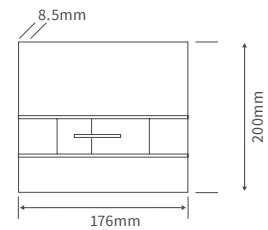

SEGMENT FLUSHPLATE