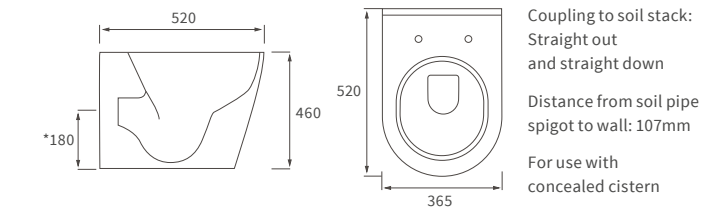

**RIMLESS CLOSE COUPLED PAN AND CISTERN FULLY SHROUDED
 COMFORT HEIGHT**

RIMLESS CLOSE COUPLED PAN AND CISTERN OPEN BACK

CLOSE COUPLED PAN AND CISTERN FULLY SHROUDED

RIMLESS BACK TO WALL PAN

RIMLESS BACK TO WALL PAN COMFORT HEIGHT