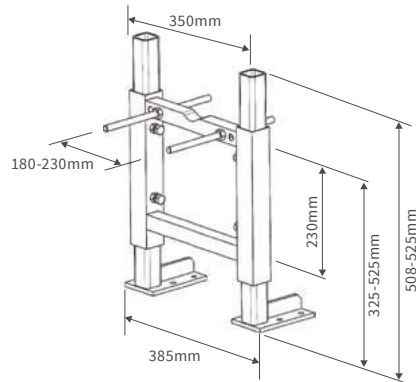

WALL HUNG WC FRAME
Excl. Cistern