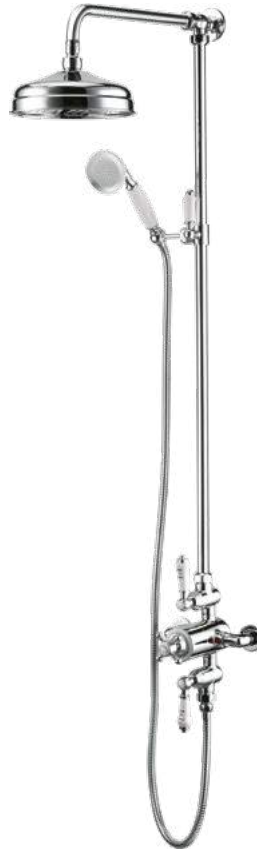

Berwick mixer packs

Berwick Pack 1

BERWICK CONCENTRIC SINGLE OUTLET AND RISER KIT

DICM0588 **£383**

- Single outlet thermostatic mixer
- Adjustable riser kit with traditional handset
- Minimum pressure 0.5 bar

Berwick Pack 2

BERWICK CONCENTRIC SINGLE OUTLET AND OVERHEAD SHOWER

DICM0590 **£422**

- Single outlet thermostatic mixer
- Adjustable rail with 200mm pivot brass showerhead
- Minimum pressure 0.5 bar

BERWICK TRADITIONAL EXPOSED TWO OUTLET WITH HEAD AND RISER KIT

DICM0690 **£530**

- Two outlet thermostatic mixer
- Adjustable rail with 200mm brass showerhead
- Minimum pressure 0.1 bar

BERWICK BRUSHED BRASS THERMOSTATIC SHOWER KIT

DICM0708 **£561**

- Two outlet thermostatic mixer
- Adjustable rail with 200mm brass showerhead
- Minimum pressure 0.1 bar