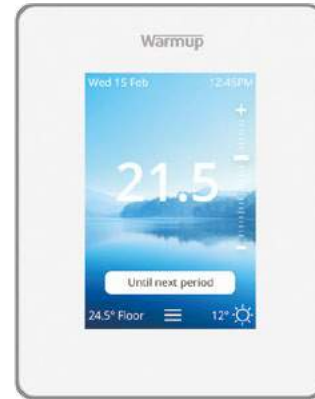

6iE SMART WIFI THERMOSTAT

- Onyx Black DIUH0014 **£414**
- Bright Porcelain DIUH0016 **£414**

The 6iE Smart WiFi Thermostat combines advanced technology with premium design and materials to create the ultimate underfloor heating controller. It is quick to install, comes pre-programmed and can be up and running within a matter of minutes.