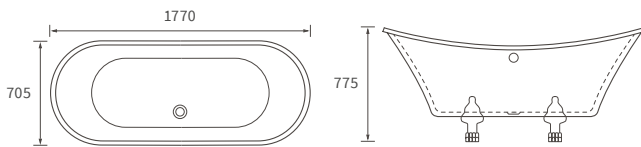

SAVOY SKIRTED BATH

Capacity 180 litres

RICHMOND DOUBLE END BATH

Capacity 170 litres

FINCHLEY BATH

Capacity 182 litres

Freestanding baths

FAREHAM FLOORSTANDING BATH