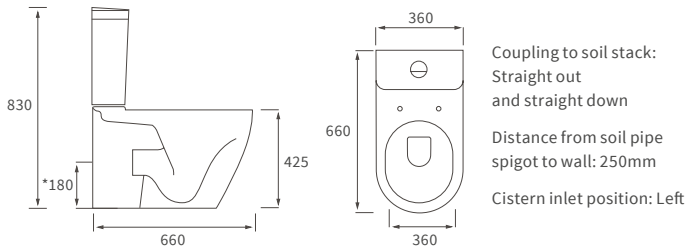

Cilantro

BASIN WITH FULL PEDESTAL

555 x 430mm

BASIN WITH SEMI PEDESTAL

555 x 430mm

SEMI RECESSED BASIN

555 x 435mm

RIMLESS CLOSE COUPLED PAN AND CISTERN FULLY SHROUDED