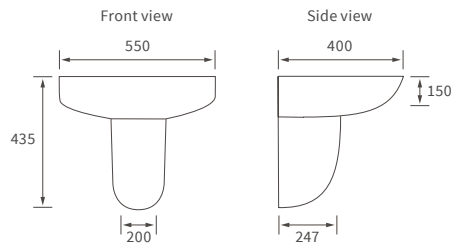

Distance from soil pipe spigot to wall: 110mm

For use with concealed cistern

Not compatible with Lambra or Vista WC units

Tuscany

BASIN WITH FULL PEDESTAL

550 x 400mm

BASIN WITH SEMI PEDESTAL

550 x 400mm