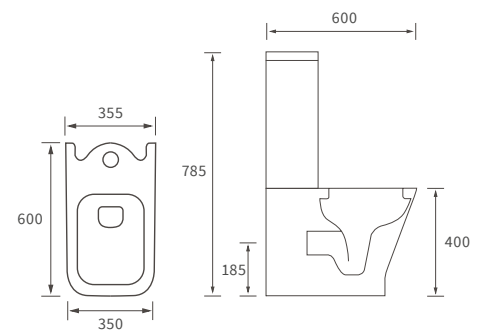

CLOSE COUPLED PAN AND CISTERN

Fully Shrouded

Coupling to soil stack:
Straight out and straight down

Distance from soil pipe spigot to wall: 164mm

Cistern inlet position: Left