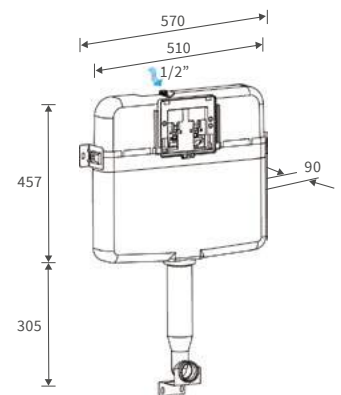

SLIM CONCEALED CISTERN
DIAC0048 Top inlet