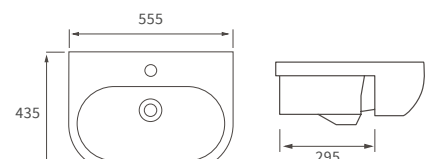

SEMI RECESSED BASIN

555 x 435mm