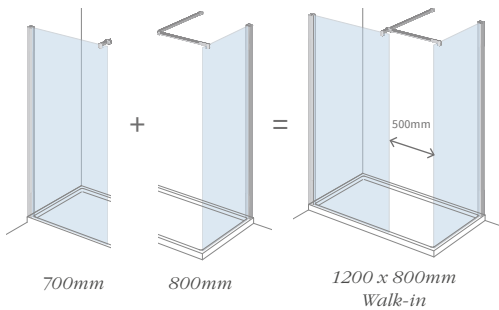

2 Door Offset Quadrant

		True wall adjustments (min/max mm)		Door Opening (mm)
900 x 760mm	DIEO9024	£330	870 - 890 x 730 - 750	470
1000 x 800mm	DIEO1036	£357	970 - 990 x 770 - 790	500
1200 x 800mm	DIEO1254	£443	1170 - 1190 x 770 - 790	500
1200 x 900mm	DIEO1262	£453	1170 - 1190 x 870 - 890	540

6 combinations

Showerwall

Showerwall
with Swivel

Cube

Walk-in

Walk-in
with Swivel

Showerwall
with Vertical Pole

How it works

As you can see from the diagrams on the left there are many combinations that can be made.

If you wanted to make up a walk-in wetroom for an area to fit on to a 1200 x 800mm tray or floor. You pick a 700mm and a 800mm panel, which also includes the recommended 500mm minimum opening for the walk-in. So in order to build up your own ideal wetroom area just choose the panel sizes from the table below.