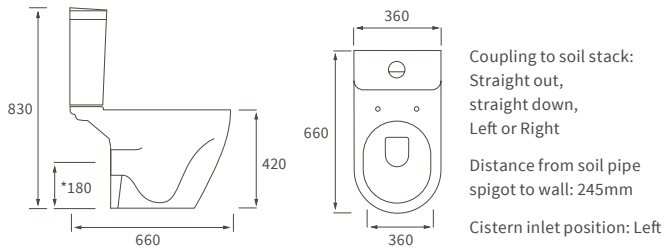

RIMLESS CLOSE COUPLED PAN AND CISTERN OPEN BACK