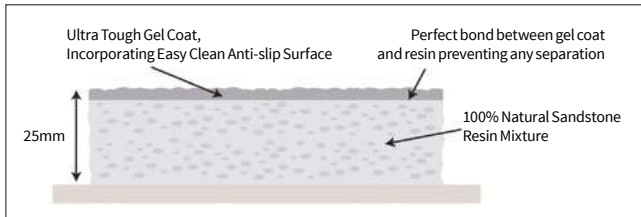

Ultrathin Anti-Slip *shower trays*

Reassurance for the whole family

ADJUSTABLE SQUARE WASTE COVER

EASY-FIT LEG SYSTEM

PERMANENT ANTI-SLIP

- Patent Protected unique surface built into the tray
- Market leading Anti-slip rating - almost twice the industry standard
- Lifetime Anti-slip guarantee. No need to reapply later
- Handmade in the UK
- 25mm ultra low profile - 100% natural stone resin
- Suitable for less-abled
- Dedicated high-flow, self cleaning vortex waste unit (30L per min)
- Easy to fit
- Suitable for hotels, commercial contracts and domestic applications