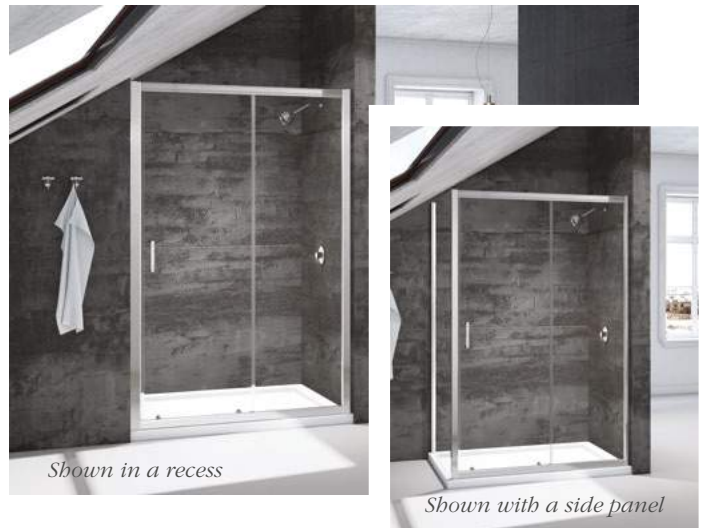

Vivid Boost loft has all the features of the Boost range and has been developed especially for loft rooms at a lower height of **1800mm**.

vivid BOOST

SLIDING DOOR

			Adjustment (min/max mm)	Door Opening (mm)
1000mm	DIES1020	£549	950 - 990	367
1100mm	DIES1120	£549	1050 - 1090	417
1200mm	DIES1248	£549	1150 - 1190	467
1400mm	DIESP1428	£613	1350 - 1390	567
1500mm	DIESP1518	£621	1450 - 1490	567
1600mm	DIESP1614	£654	1550 - 1590	567
1700mm	DIESP1714	£660	1650 - 1690	567

OPTIONAL SIDE PANELS

700mm	DIED7020	£301	670 - 690
760mm	DIED7630	£301	730 - 750
800mm	DIED8036	£306	770 - 790
900mm	DIED9032	£332	870 - 890
1000mm	DIED1006	£404	970 - 990

vivid BOOST Loft

SLIDING DOOR

			Adjustment (min/max mm)	Door Opening (mm)
1200mm	DIES1802	£661	1150 - 1190	467

OPTIONAL SIDE PANELS

800mm	DIED1802	£357	770 - 790
900mm	DIED1804	£379	870 - 890

Pivot door shown in a recess

BOOST

PIVOT DOOR

			Adjustment (min/max mm)	Door Opening (mm)
760mm	DIEP7616	£404	710 - 750	511
800mm	DIEP8016	£413	750 - 790	551
900mm	DIEP9016	£427	850 - 890	601