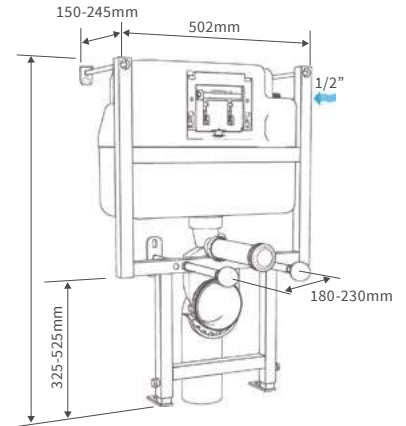

Cistern inlet position: Right

HIGH LEVEL PAN AND CISTERN

Wall hung frames, concealed cisterns & flush plates

WALL HUNG WC FRAME
Incl. Cistern

WALL HUNG WC FRAME
Excl. Cistern

LOW HEIGHT WC FRAME
Incl. Cistern