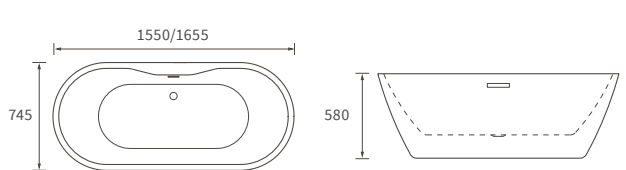

HARLESDEN FLOORSTANDING BATH

Capacity 1550 x 745 x 580mm - 200 litres

Capacity 1655 x 745 x 580mm - 220 litres