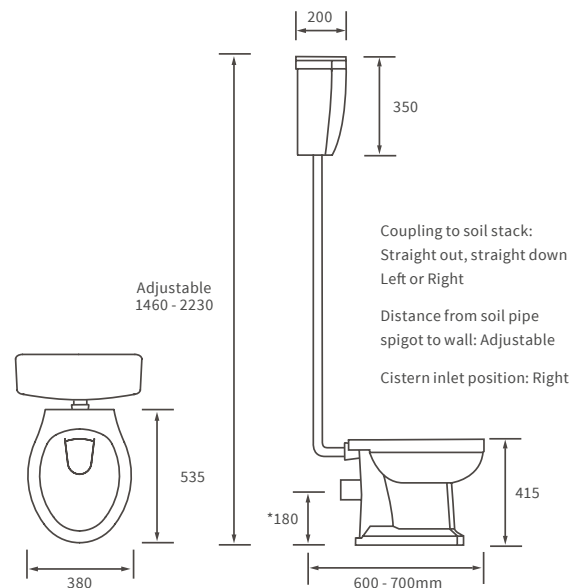

LOW LEVEL PAN AND CISTERN

BASIN WITH FULL PEDESTAL

600 x 500mm

SEMI RECESSED BASIN

495 x 445mm

Coupling to soil stack:
Straight out, straight down
Left or Right

Distance from soil pipe
spigot to wall: Adjustable