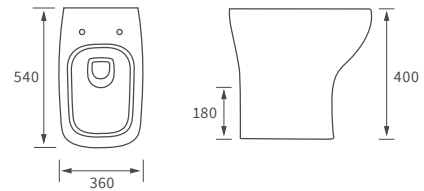

BACK TO WALL PAN

Coupling to soil stack: Straight out and straight down

Distance from soil pipe spigot to wall: 30mm

For use with concealed cistern