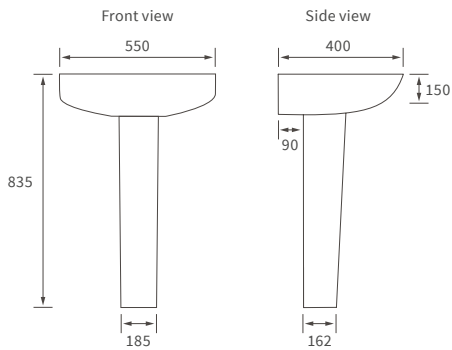

BASIN WITH SEMI PEDESTAL

Tuscany

BASIN WITH FULL PEDESTAL

550 x 400mm