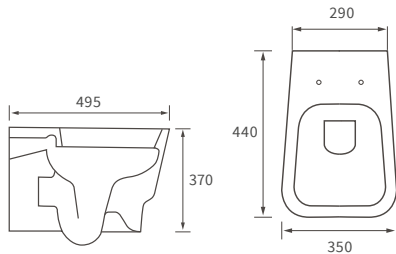

WALL HUNG PAN

Coupling to soil stack: Straight out and straight down

Distance from soil pipe spigot to wall: 85mm

For use with concealed cistern