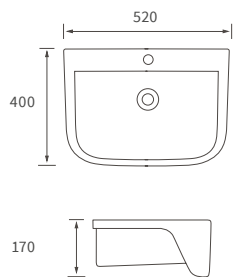

SEMI RECESSED BASIN

520 x 400mm