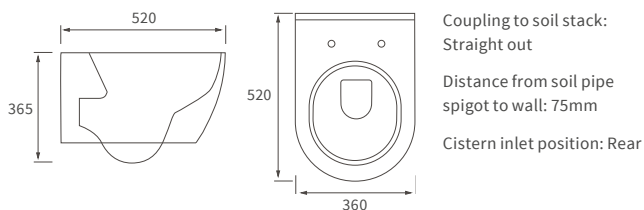

**RIMLESS CLOSE COUPLED PAN AND CISTERN FULLY SHROUDED
 COMFORT HEIGHT**

RIMLESS CLOSE COUPLED PAN AND CISTERN OPEN BACK

CLOSE COUPLED PAN AND CISTERN FULLY SHROUDED

RIMLESS BACK TO WALL PAN

RIMLESS BACK TO WALL PAN COMFORT HEIGHT