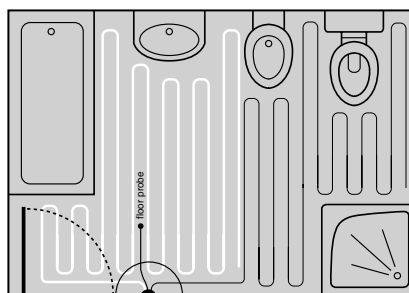

Undertile Wire System can be configured around any shape