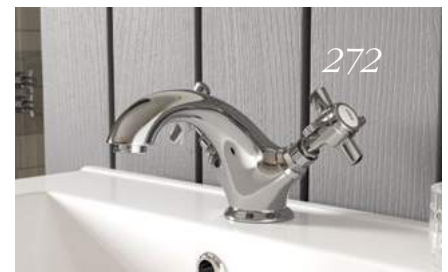

Take time for our
taps 242-277

Getting the right finishing touches for your bathroom can really add the wow factor and transform your room into a stunning suite.

- **244-251** Vema taps
- **252-271** Modern taps
- **272-275** Classic taps
- **276** Thermostatic bath shower mixer
- **276-277** Bottle traps and wastes