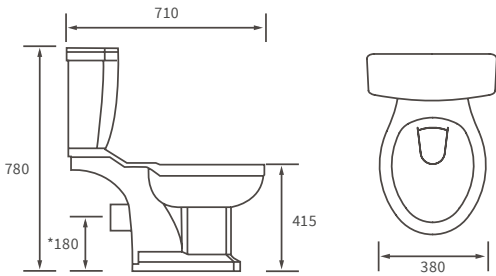

Sherbourne

CLOSE COUPLED PAN AND CISTERN

Coupling to soil stack: Straight out, straight down, Left or Right

Distance from soil pipe spigot to wall: 130mm

Cistern inlet position: Left