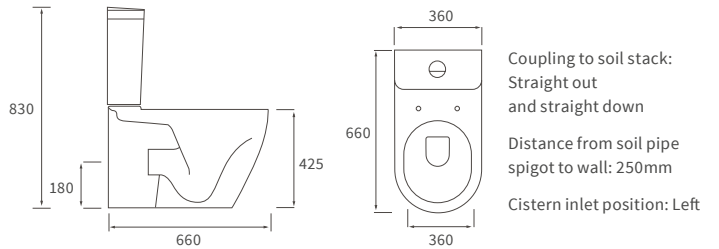

CLOSE COUPLED PAN AND CISTERN FULLY SHROUDED