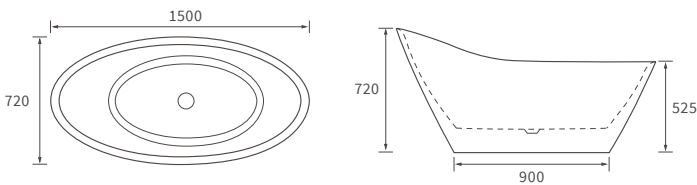

FARLEIGH FLOORSTANDING BATH

Capacity - 142 litres