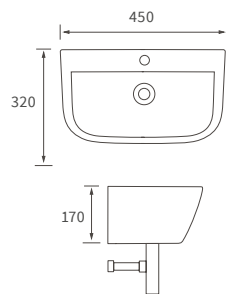

CLOAKROOM BASIN

450 x 320mm