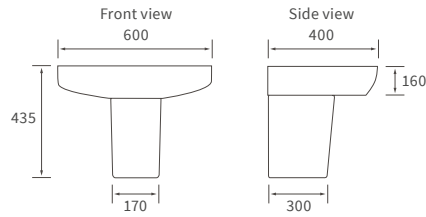

BASIN WITH SEMI PEDESTAL

600 x 400mm