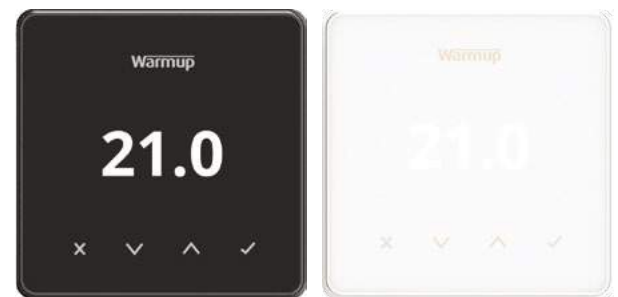

ELEMENT WIFI THERMOSTAT

- Dark Chrome   DIUH0018 **£290**
- Rose Gold   DIUH0020 **£290**

The Element WiFi Thermostat has been designed with simplicity and stylish functionality in mind. It brings energy-efficient heating control to all Warmup floor heaters. Combining Smart technology with simple, contemporary design, the Element WiFi Thermostat is the perfect all-rounder to control Warmup heating systems.

The Element WiFi Thermostat utilises simple touch buttons for accurate control of your underfloor heating system. Its sleek, unobtrusive design will suit any home décor.

SmartGeo technology learns the end-user's routines; offering radiant warmth at the right temperature, at the right time, automatically. Plus, with energy-monitoring functionality and the ability to be controlled remotely, using the Element with Warmup's 'MyHeating' and 'AutoSwitch' smartphone apps, Element can reduce energy usage by 25% and help save money on the user's energy bills.