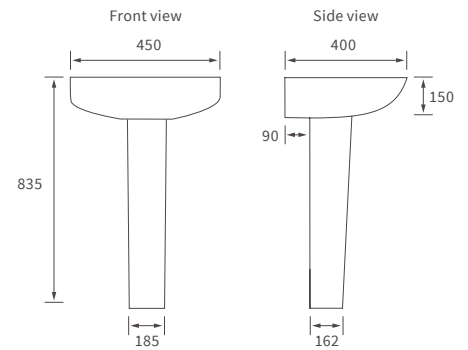

Distance from soil pipe spigot to wall: 110mm

For use with concealed cistern

Not compatible with Lambra or Vista WC units

Tuscany

BASIN WITH FULL PEDESTAL

550 x 400mm

BASIN WITH SEMI PEDESTAL

550 x 400mm