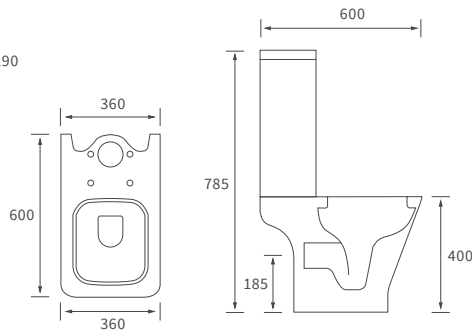

SEMI RECESSED BASIN

500 x 400mm

Cedarwood

BASIN WITH FULL PEDESTAL

560 x 450mm

CLOSE COUPLED PAN AND CISTERN

Open back

Coupling to soil stack:
 Straight out and straight down