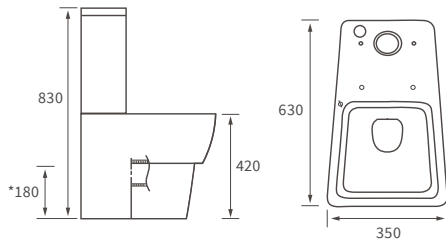

CLOSE COUPLED PAN AND CISTERN

Coupling to soil stack: Straight out and straight down

Distance from soil pipe spigot to wall: 225mm

Cistern inlet position: Left