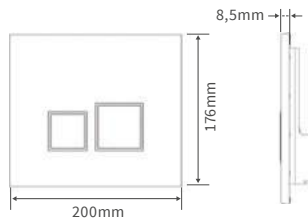

Cistern inlet position: Right

HIGH LEVEL PAN AND CISTERN

Wall hung frames, concealed cisterns & flush plates

WALL HUNG WC FRAME
Incl. Cistern

WALL HUNG WC FRAME
Excl. Cistern

LOW HEIGHT WC FRAME
Incl. Cistern