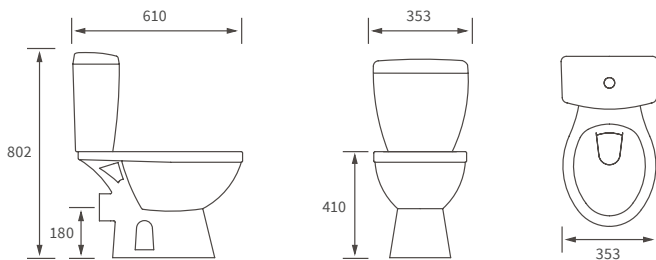

CLOSE COUPLED PAN AND CISTERN

Coupling to soil stack: Straight out, straight down, Left or Right
Distance from soil pipe spigot to wall: 100mm
Cistern inlet position: Left