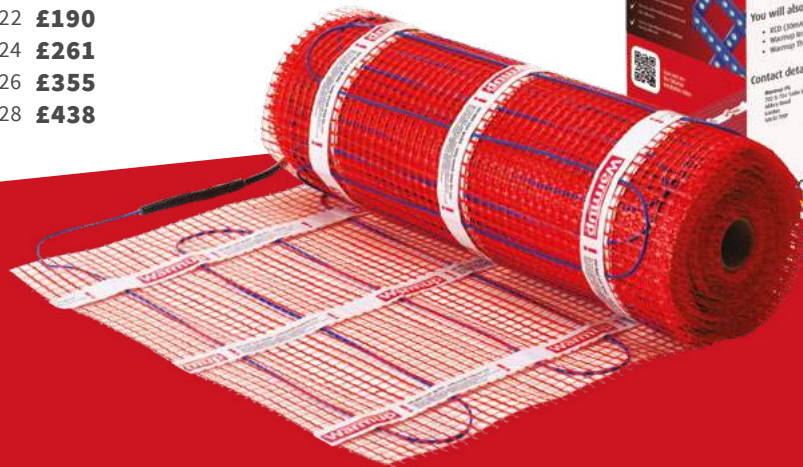

SAFETY Net™
Installation-Guarantee