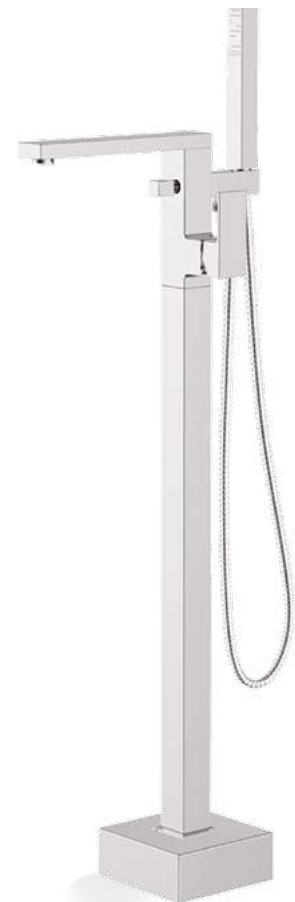

**FLOOR STANDING
BATH/SHOWER MIXER**
Min. 1.5 bar
DITB1106 **£478**