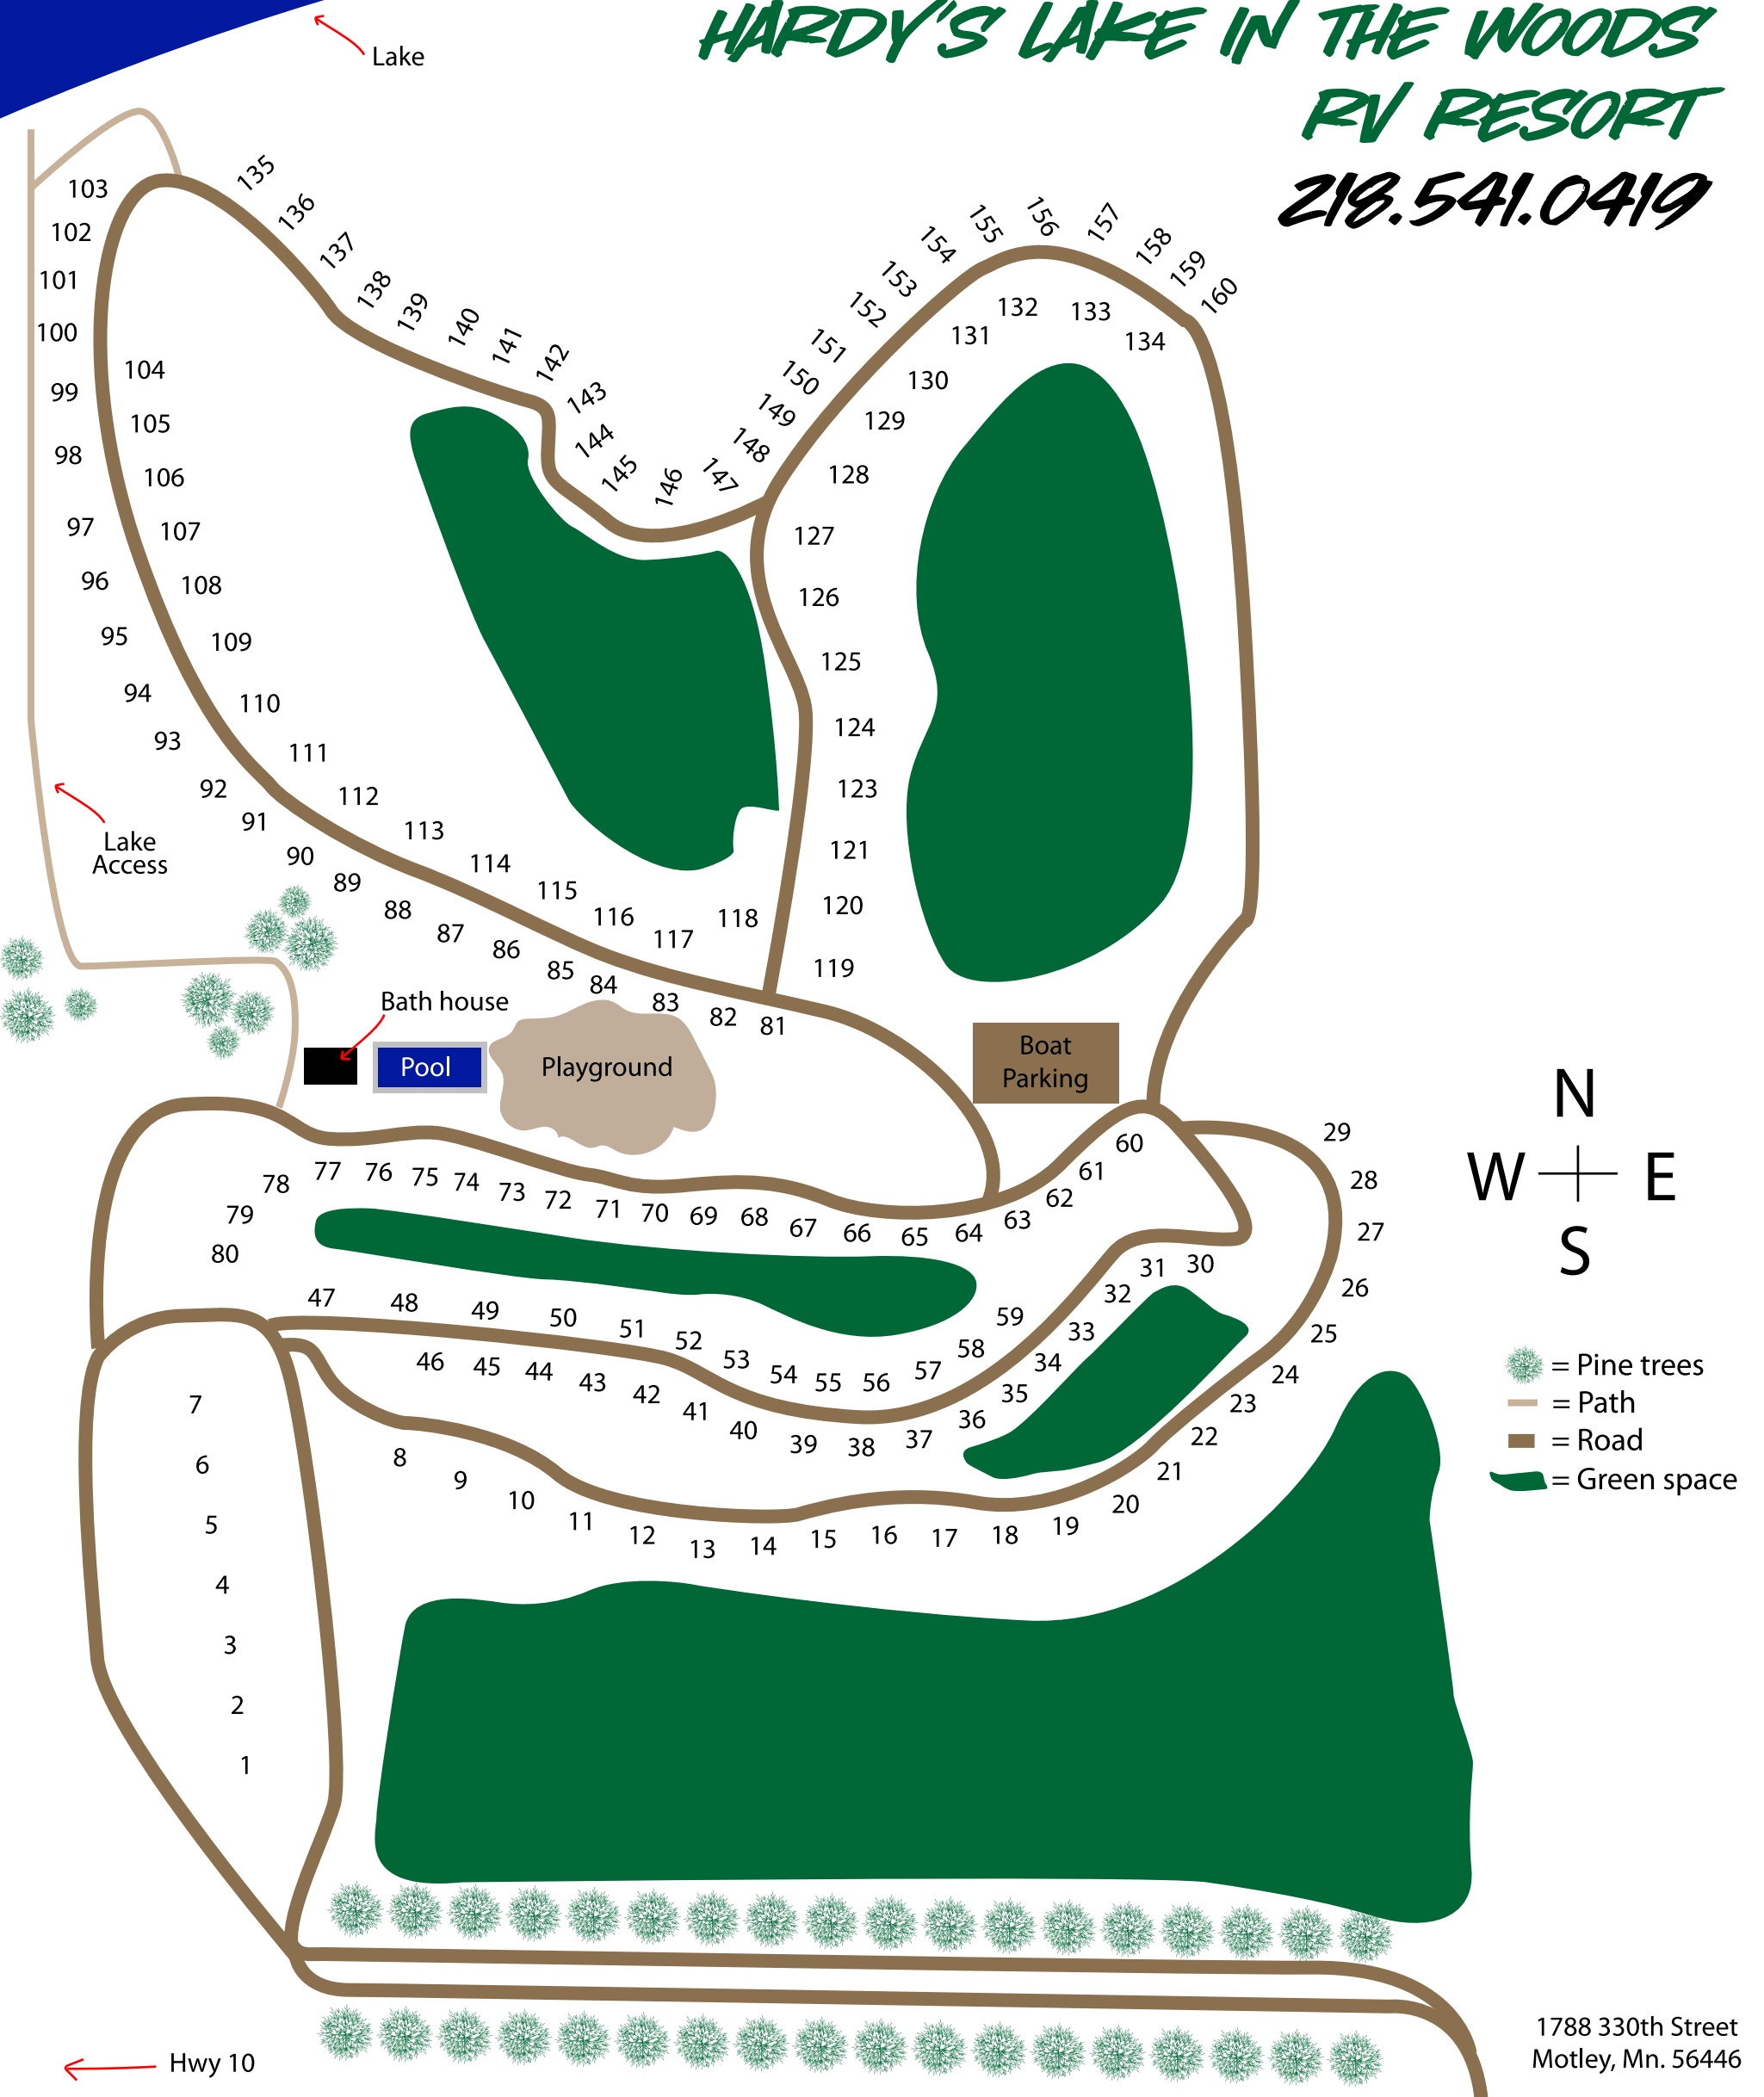

HARDY'S LAKE IN THE WOODS RV RESORT

218.541.0419

← Hwy 10

1788 330th Street
Motley, Mn. 56446

County Hwy 203