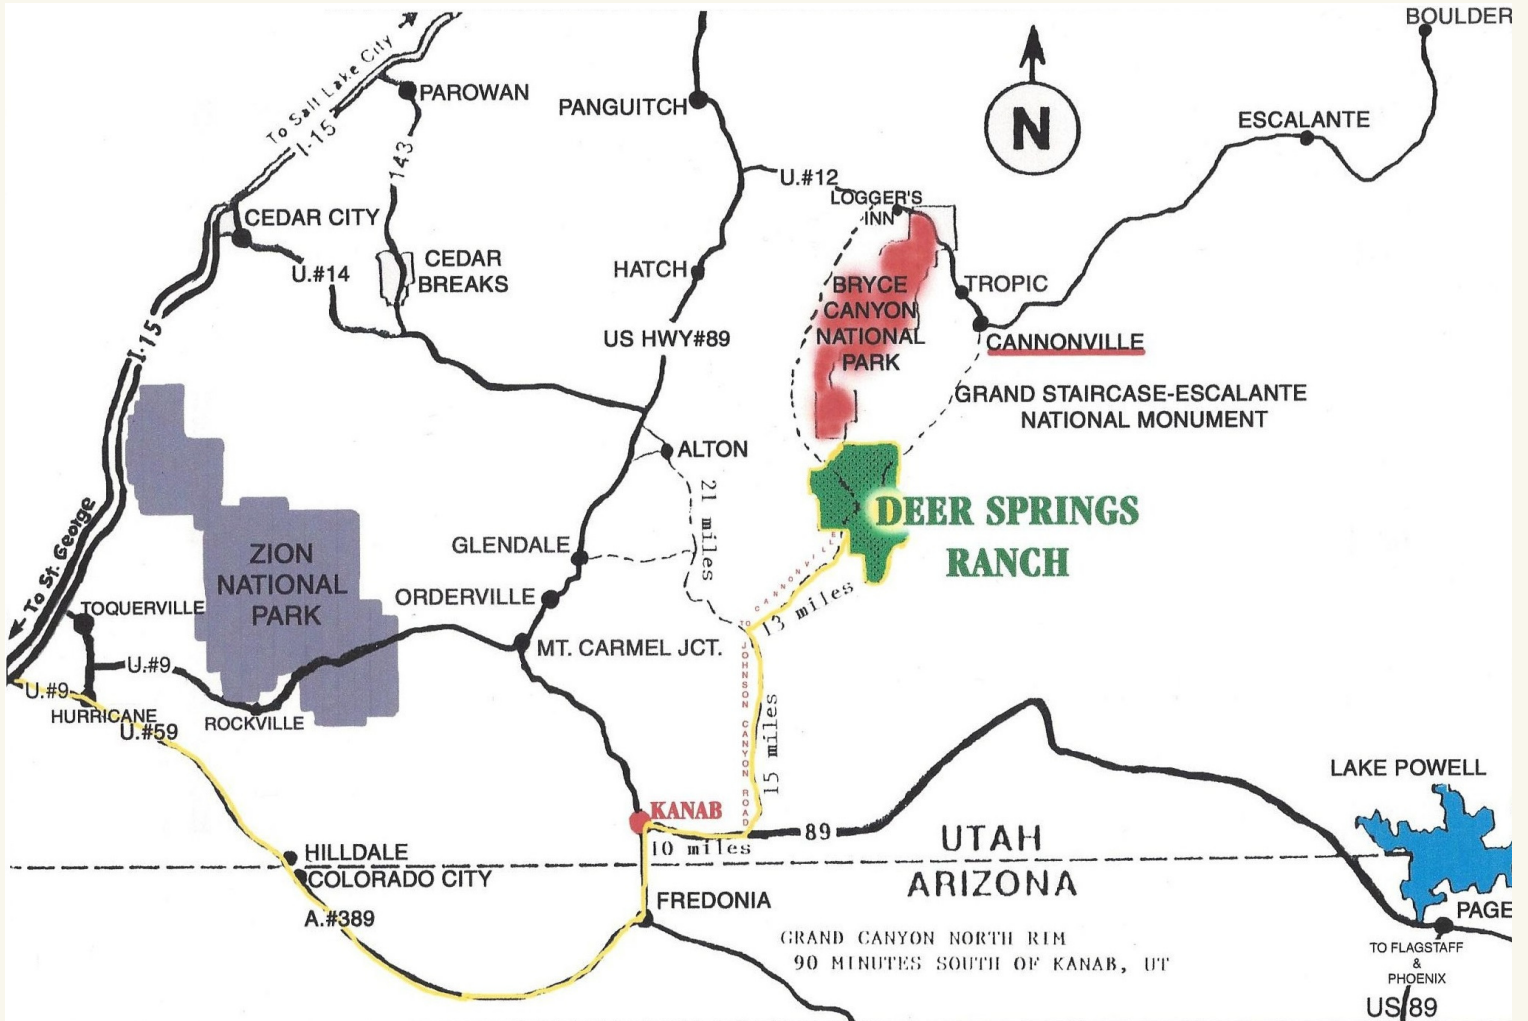

# Directions to Deer Springs Ranch

From Kanab: Go East on US HWY 89 approximately 10 miles, turn left (north) on Johnson Canyon Road and continue north for 15 miles. Take the right fork onto Skutumpah Road and continue northeast for 13 miles to Ranch Headquarters.

## Distances from Deer Springs Ranch

St. George, UT - 120 miles

Las Vegas, NV - 239 miles

Salt Lake City, UT - 349 miles

Phoenix, AZ - 377 miles