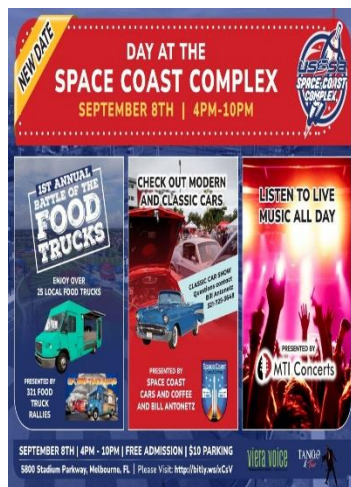

Fee: \$25

Fun In The Sun MCA Grand National Mustang Car Show

September 8-10, 8am – 4pm

(American Muscle Car Museum)
3500 Sarno Road,
Melbourne, Florida 32934

Fee: \$80

USSSA Complex Show & Food Truck Rally