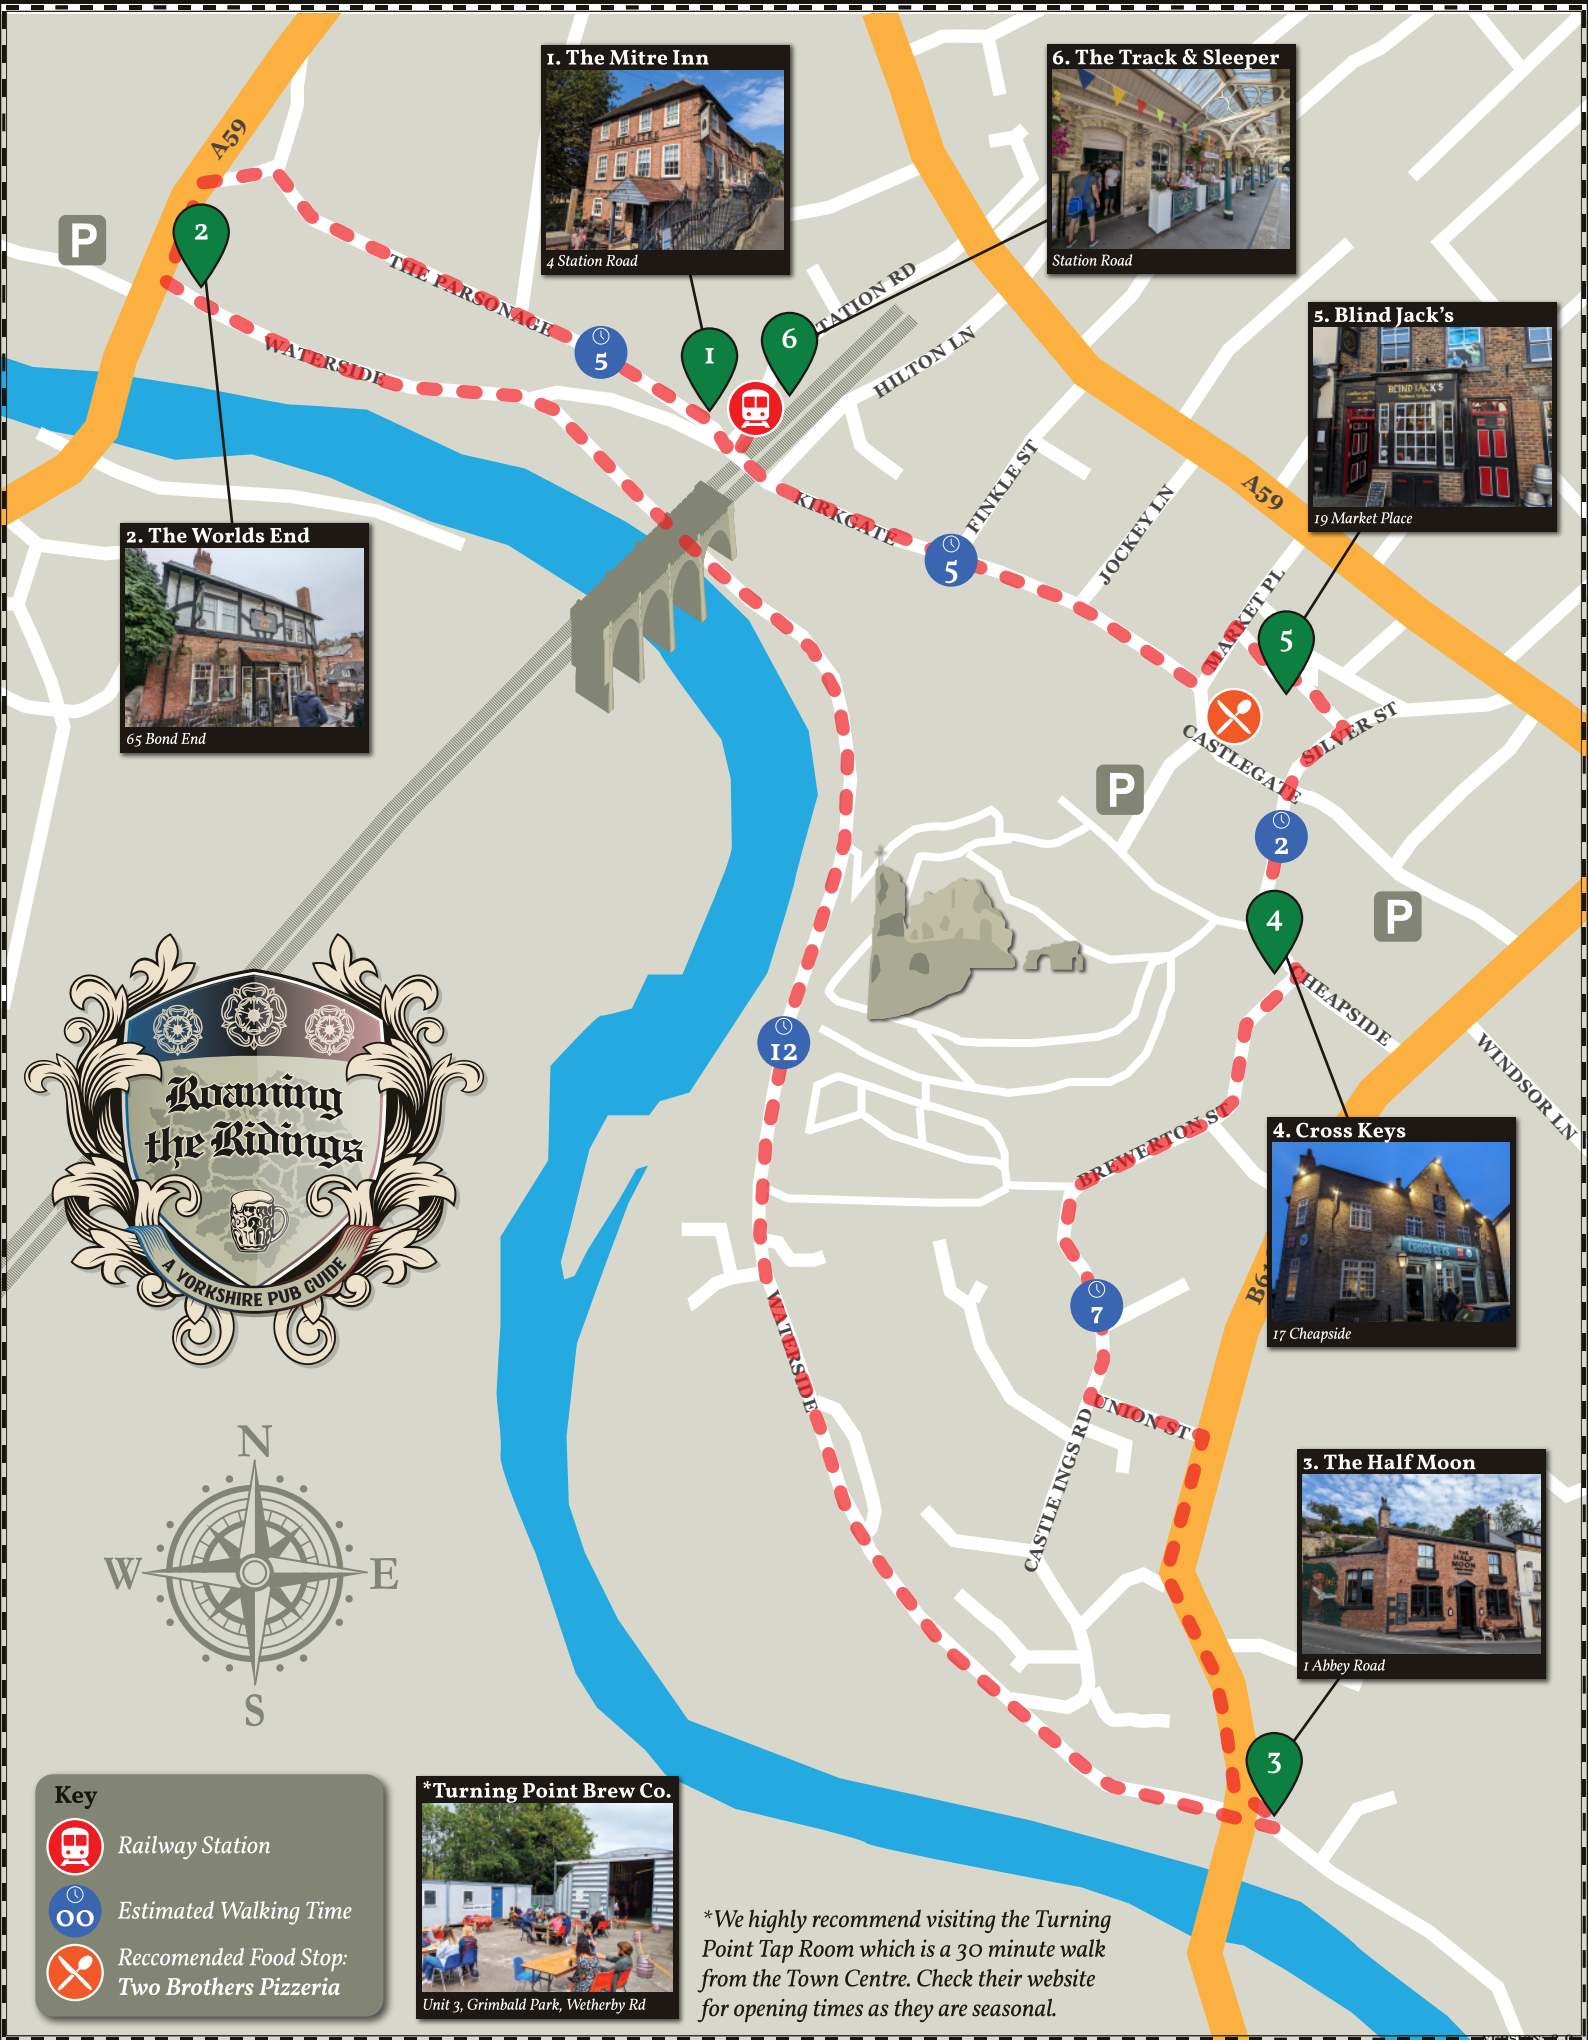

KNARESBOROUGH PUB TOUR

**We highly recommend visiting the Turning Point Tap Room which is a 30 minute walk from the Town Centre. Check their website for opening times as they are seasonal.*

Key

- Railway Station
- Estimated Walking Time
- Recommended Food Stop: Two Brothers Pizzeria