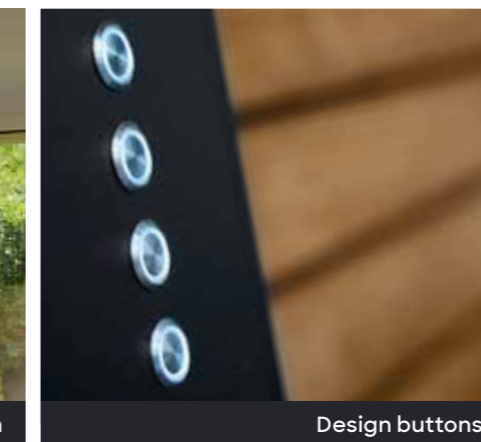

Lighting

- Dimmable LED strip with direct (warm) white lighting
- Dimmable LED strip with direct white lighting: adjustable cool - warm white
- Indirect RGB lighting
- Dimmable spotlights
- Dimmable LED Starlight

USB- & 230V- sockets

USB and 230V sockets are included in the Pergola SO! "Chic" and "Star" packs. That way you're assured of having every comfort at your fingertips. Just as if you're seated in your living room.

Push-buttons

It's always easy to operate the screens, lighting and louvres thanks to the integrated push buttons in one or more leg poles of your Pergola SO!. The buttons are also illuminated and waterproof to give you extra ease of use.