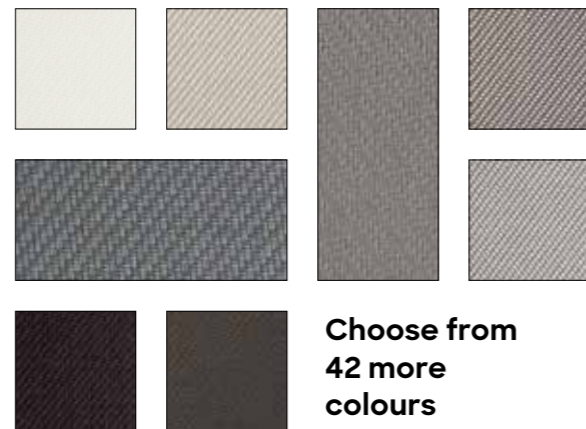

Built-in SolFix screens

SolFix screens are the most popular option for closing off a Pergola SO!. The fibre-glass screen fabric is available in **more than 50 colours** and offer you different advantages. For example, thanks to the different opening degrees of the fabric (1% - 5% - 10%), you can create a cool and shady cocoon under your pergola with natural light. And with excellent wind resistance of up to 6 Beaufort, you are protected from the sun even on a windy day.

Not using the screens for a while? Then they can be integrated into the structure of the pergola and made completely invisible. And when fully closed, the screens also keep out mosquitoes and other annoying insects. In short, multiple functions in one partition.

**Choose from
42 more
colours**