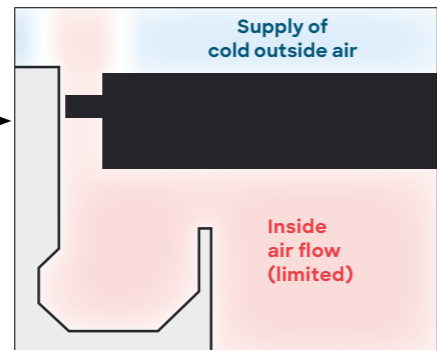

02. Climate louvres

The sound-insulating louvre that is not only water-resistant but also completely wind-resistant.