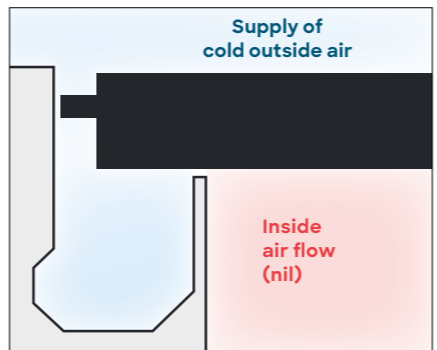

02. Climate louvres

The sound-insulating louvre that is not only water-resistant but also completely wind-resistant.