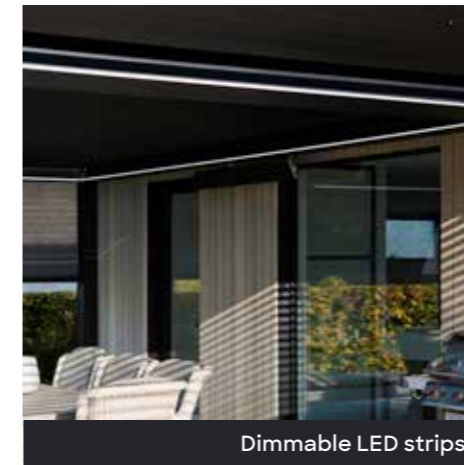

Lighting

- Dimmable LED strip with direct (warm) white lighting
- Dimmable LED strip with direct white lighting: adjustable cool - warm white
- Indirect RGB lighting
- Dimmable spotlights
- Dimmable LED Starlight

USB- & 230V- sockets

USB and 230V sockets are included in the Pergola SO! "Chic" and "Star" packs. That way you're assured of having every comfort at your fingertips. Just as if you're seated in your living room.

Push-buttons

It's always easy to operate the screens, lighting and louvres thanks to the integrated push buttons in one or more leg poles of your Pergola SO!. The buttons are also illuminated and waterproof to give you extra ease of use.