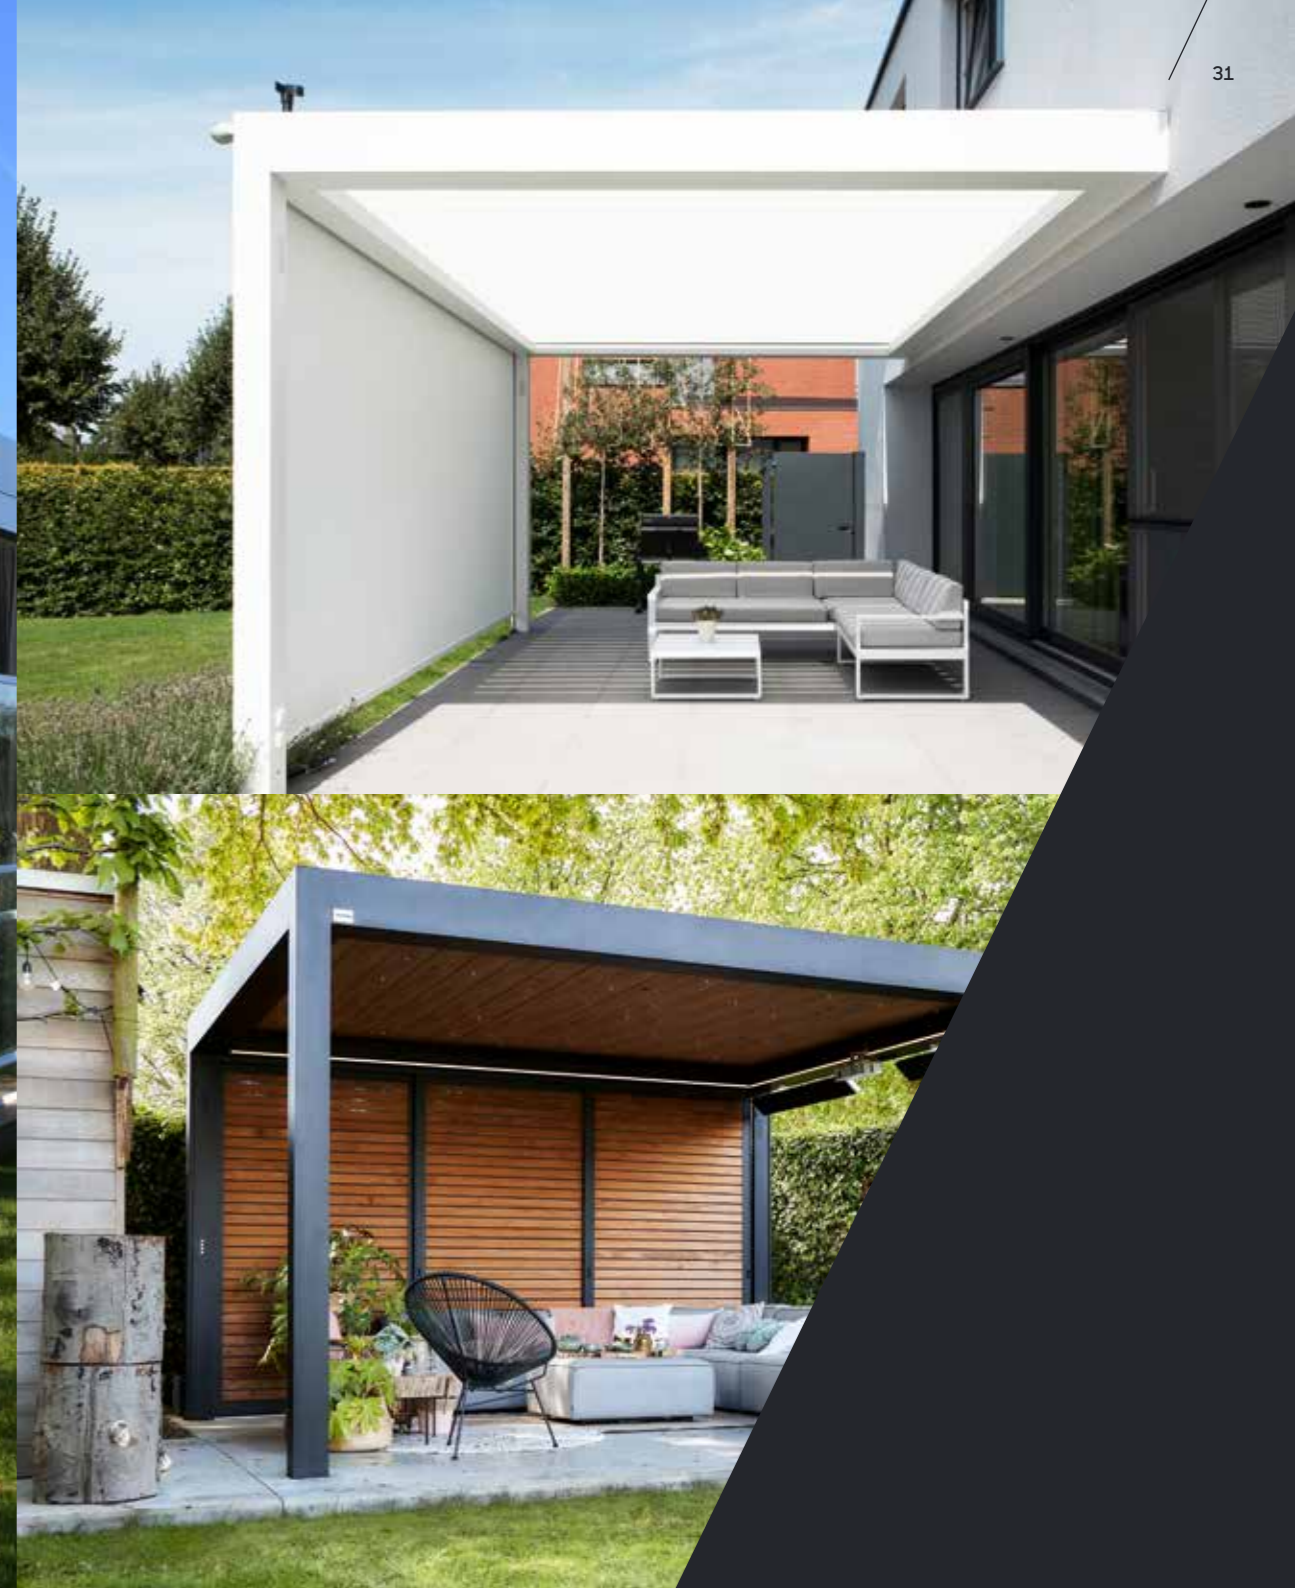

The Pergola SO! brings people together. It is always there for you, whatever the mood or occasion. Experience wonderful moments here with your family and friends as you create countless invaluable memories together.

New living space, between a pergola and a conservatory

Meet the “Peranda”, a hybrid concept that gives you all the advantages of a real conservatory without the overheating and the greenhouse effect. Tilt the louvres and the hot air makes way for a cooling breeze. This way, you can continue to enjoy your extension in the summer. Complete your Peranda with our insulating glass walls for extra heat and sound insulation. Discover them on page 44.

01. Classic louvres

The water-resistant louvre with solar shading.

02. Climate louvres

The sound-insulating louvre that is not only water-resistant but also completely wind-resistant.

SO! Sheltered

Decorative walls

Discover our wide range of side walls for your personal Winsol outdoor space. Sleek and modern, romantic, rural or even industrial... Decorative walls transform your pergola into every possible style so that it always matches your home. Sit outside for longer, away from the UV rays of the sun, rain, wind and cold.