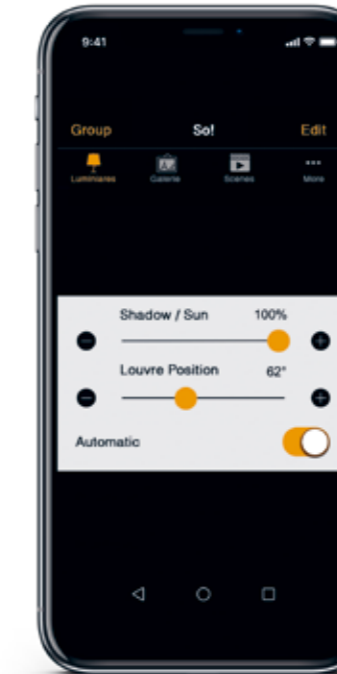

Sunny day with strong wind. Control the wind-resistant screens with the app to keep out the breeze.

Changeable day. Pergola closes when it rains. When the sun comes out again the louvres re-open.

Evening mode. Turn starry sky and LED lights on or off and select warm or cool lighting.

Would you rather use a remote control? This is also possible on request.

SO! Smart

Connect your smartphone to your Pergola SO! using Bluetooth and easily adjust the position of the louvres or control the louvres on your SO! manually using the built-in buttons in the framework.

Each set of 4 metal design buttons (optional) is outlined with a circular ring of LED lighting.

SO! Cosy

Perfect for people who like to be in control: you can set the extent to which the louvres open yourself. Use a slider to determine the desired position (between 0° and 145°) by moving the louvre position from left to right. You can easily make adjustments to the angle of the louvres using the designer-controls in the support pole.

SO! Chic

We have the perfect solution for people who want to enjoy the outdoors to the full-est. Set the engine controls to automatic and choose the desired level of shadow/sun on your patio. The **solar tracker** and your geolocation operate in tandem, causing the louvres to move spontaneously and automatically adjust to the position of the sun. If you'd rather adjust the amount of sunlight or shadow manually, you can do so with the optional, integrated, designer control panel in the pergola.