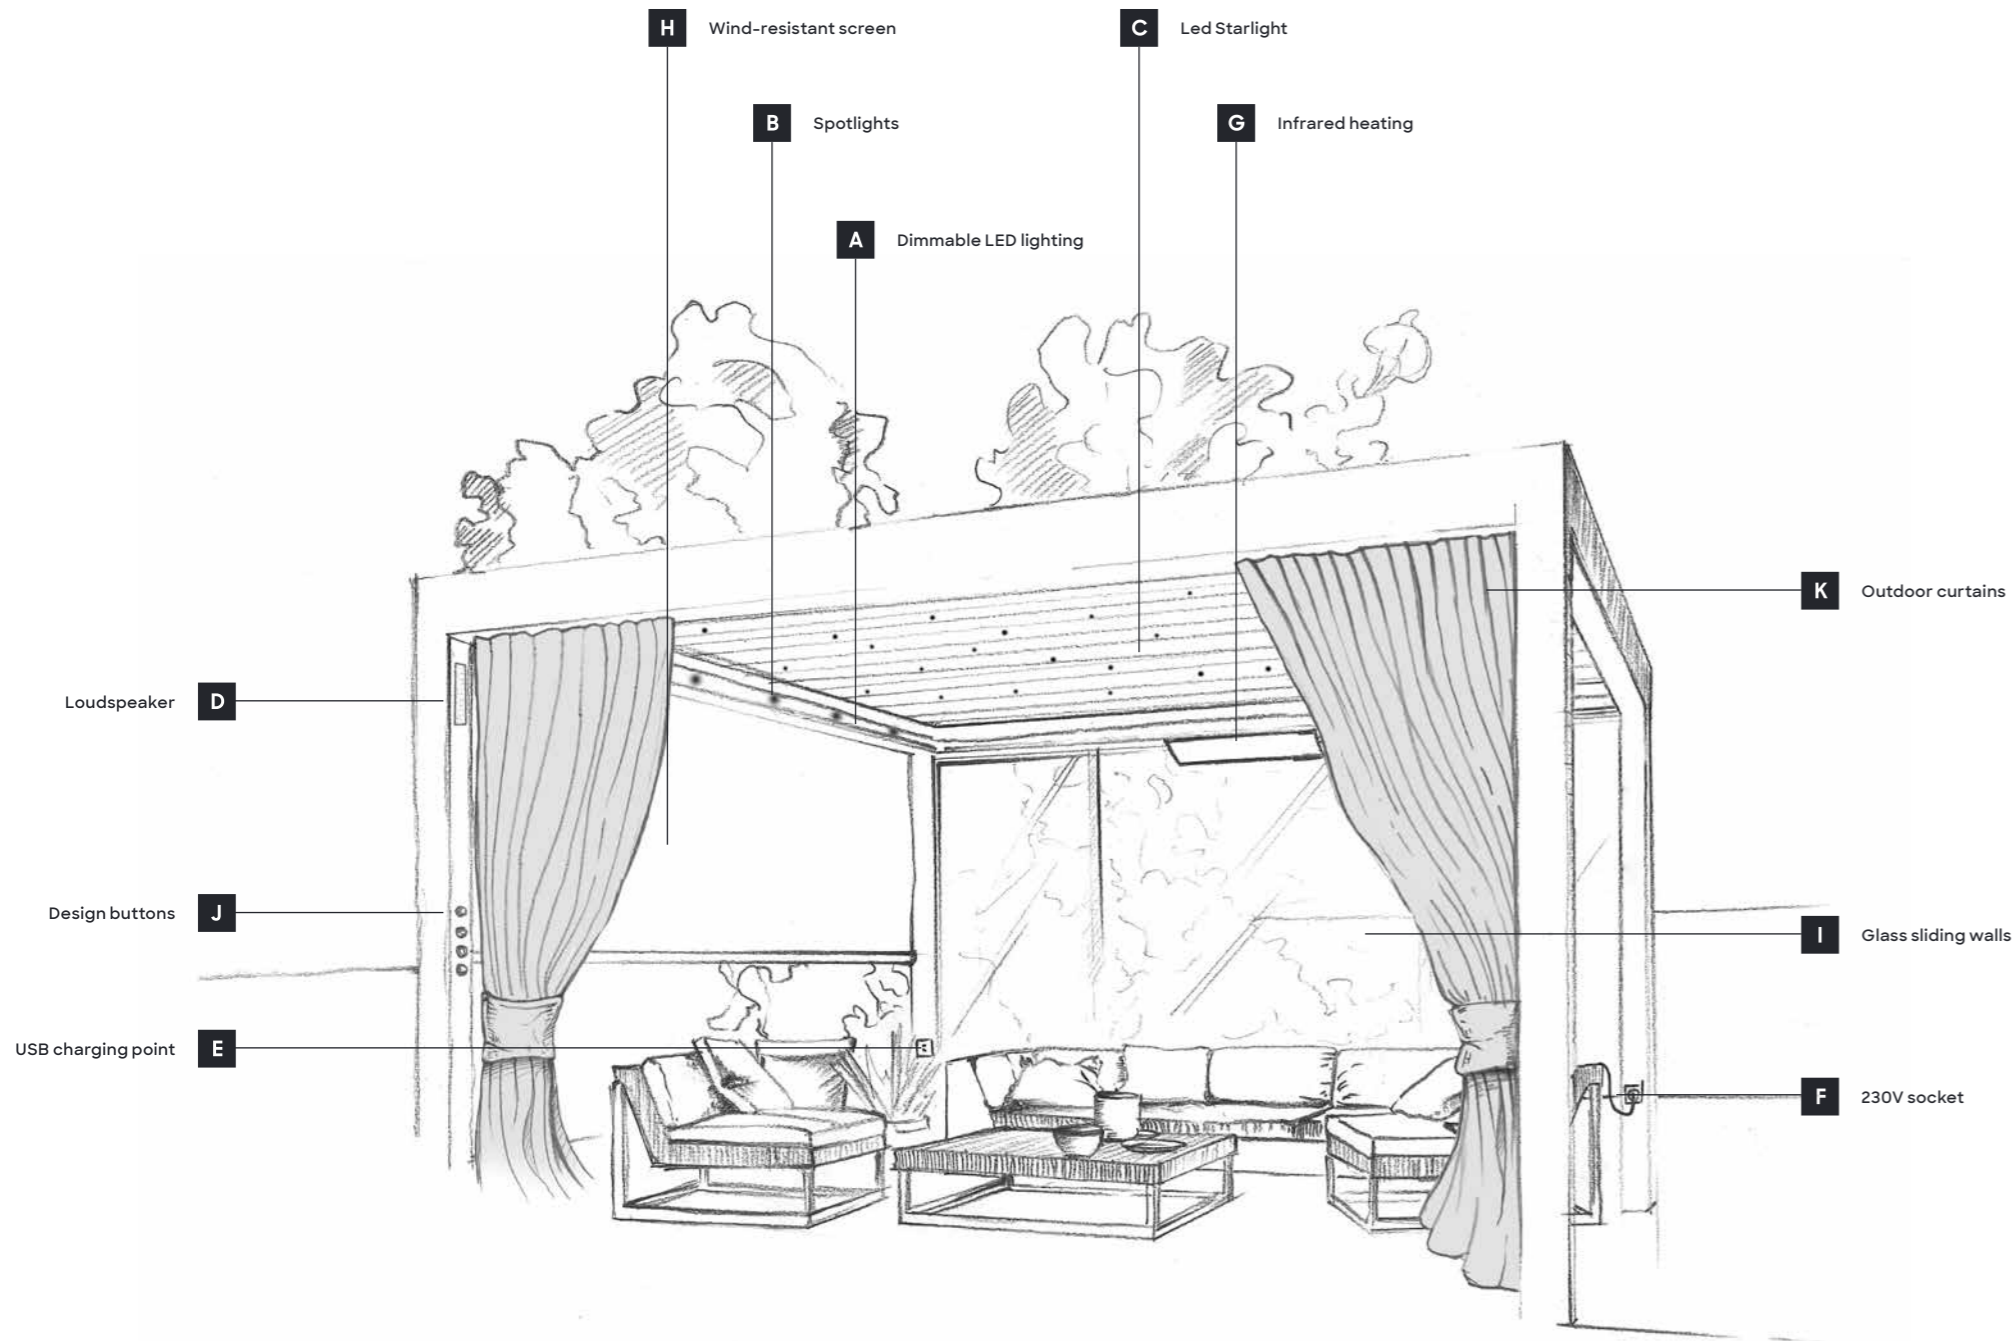

Application

	SO! Cosy	SO! Chic	SO! Star
SO! Refreshing			
Classic louvres	✓	✓	✓
Windproof Climate louvres	○	○	○
Windproof and sound-insulating Climate louvres	○	○	○
Louvres in wood finish	○	○	○
SO! Smart			
Standard motorisation Bluetooth	✓	✓	✓
Automatic motorisation (Solar Tracker)	○	✓	✓
Patented intelligent motorisation	○	○	✓
Wind sensor	○	○	✓
Rain sensor	○	✓	✓
SO! Connected			
Controlled by an application	✓	✓	✓
Design buttons J	○	○	✓
SO! Bright + SO! Heaven			
All-round dimmable LED strip with direct white light A	○	-	-
All-round dimmable LED strip with direct white light + adjustable cool-warm A	○	✓	✓
All-round dimmable LED strip with indirect RGB light	○	○	○
Dimmable spotlights in frame B	○	○	○
Dimmable LED Starlight C	○	○	✓
Dimmer spotlights in the louvres	○	○	○
SO! Music			
Bluetooth sound system with 2 built-in speakers D	○	✓	-
Bluetooth sound system with 4 built-in speakers D	○	○	✓
SO! Easy			
USB charging point E & 230V socket F	○	1 item	2 items
Infrared heating G	○	○	○
Projector holder and projection screen	○	○	○
SO! Sheltered (insulation decorative walls)			
Built-in SolFix screens H	○	○	○
Outdoor curtains K	○	○	○
Glass sliding walls with or without steel-look (10mm) I	○	○	○
Ambiente wall with or without a motor; with or without wood-look	○	○	○
Verso-Tex sliding walls with double screen fabric	○	○	○
Horizontal wooden sliding walls	○	○	○
Perspective glass wall	○	○	○
Maximum dimensions	L6000 x W4500 x H3000 or L6400 x W4000 x H3000	L6000 x W4500 x H3000 or L6400 x W4000 x H3000	L6000 x W4500 x H3000 or L6400 x W4000 x H3000

✓ included in the pack   ○ optional   - not available