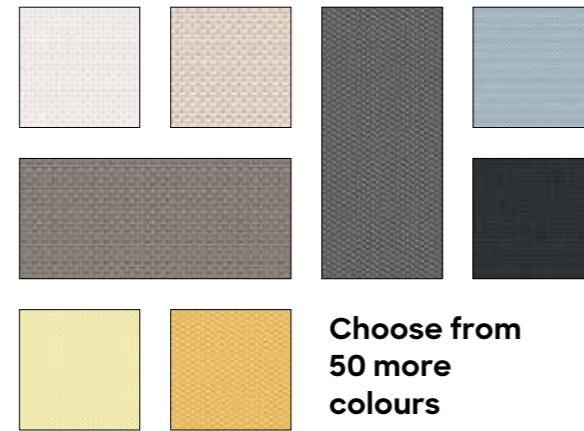

Oak nature

Oak light grey

Oak dark brown

Finish the louvres with a **wood look** for a cosy touch and adjust **the integrated white or RGB LED lighting** to create the perfect atmosphere. More inspiration on page 12.

All RAL colours also possible!

Louvred Ambiente wall

Outdoor curtains

A romantic and homely touch for your pergola? Our outdoor curtains are not just designed to protect you from the sun, wind and rain but also to give you greater privacy. You can choose from a **variety of 58 colours** and designs, all with a 5-year warranty. This means that they can withstand the most extreme conditions. Incidentally, the colours stay incredibly vibrant year after year!