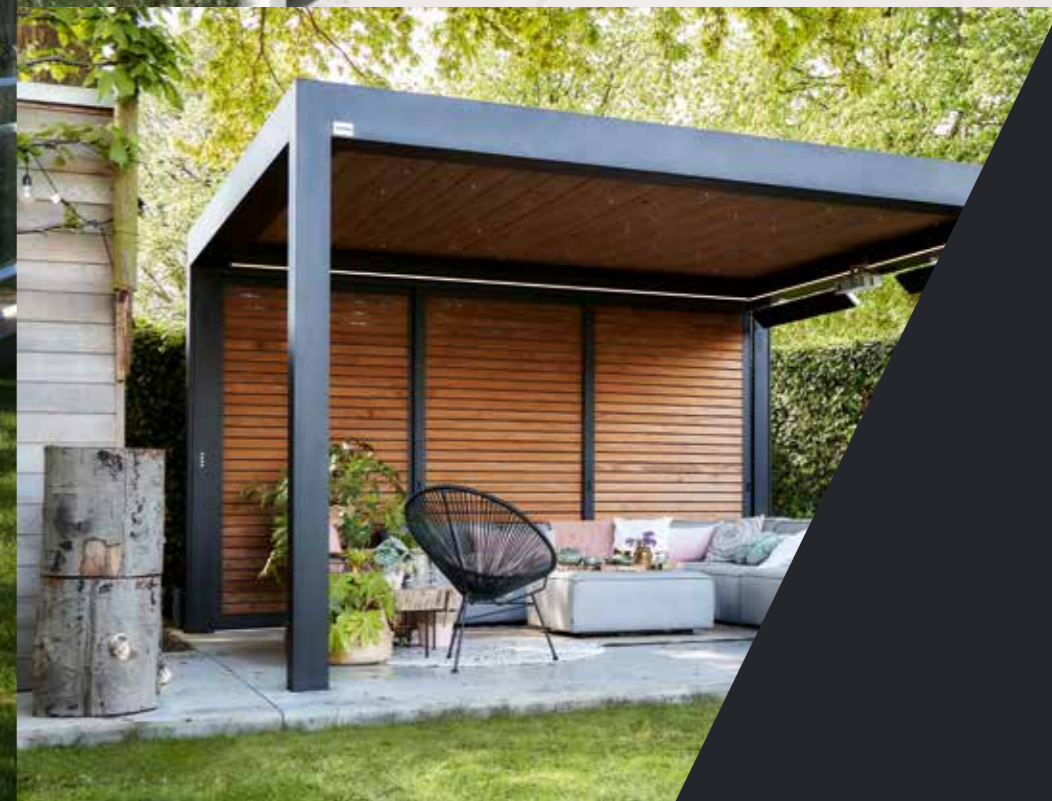

The Pergola SO! brings people together. It is always there for you, whatever the mood or occasion. Experience wonderful moments here with your family and friends as you create countless invaluable memories together.

New living space, between a pergola and a conservatory

Meet the “Peranda”, a hybrid concept that gives you all the advantages of a real conservatory without the overheating and the greenhouse effect. Tilt the louvres and the hot air makes way for a cooling breeze. This way, you can continue to enjoy your extension in the summer. Complete your Peranda with our insulating glass walls for extra heat and sound insulation. Discover them on page 44.

01. Classic louvres

The water-resistant louvre with solar shading.

02. Climate louvres

The sound-insulating louvre that is not only water-resistant but also completely wind-resistant.

SO! Sheltered

Decorative walls

Discover our wide range of side walls for your personal Winsol outdoor space. Sleek and modern, romantic, rural or even industrial... Decorative walls transform your pergola into every possible style so that it always matches your home. Sit outside for longer, away from the UV rays of the sun, rain, wind and cold.