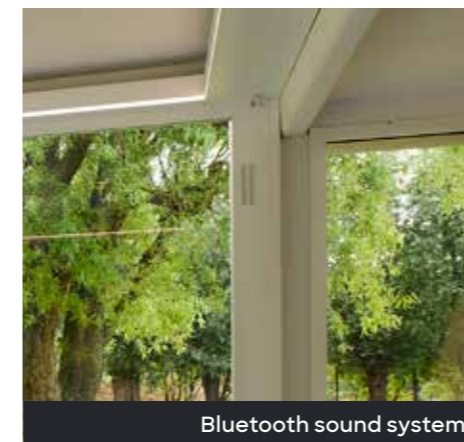

Lighting

- Dimmable LED strip with direct (warm) white lighting
- Dimmable LED strip with direct white lighting: adjustable cool - warm white
- Indirect RGB lighting
- Dimmable spotlights
- Dimmable LED Starlight

USB- & 230V- sockets

USB and 230V sockets are included in the Pergola SO! "Chic" and "Star" packs. That way you're assured of having every comfort at your fingertips. Just as if you're seated in your living room.

Push-buttons

It's always easy to operate the screens, lighting and louvres thanks to the integrated push buttons in one or more leg poles of your Pergola SO!. The buttons are also illuminated and waterproof to give you extra ease of use.