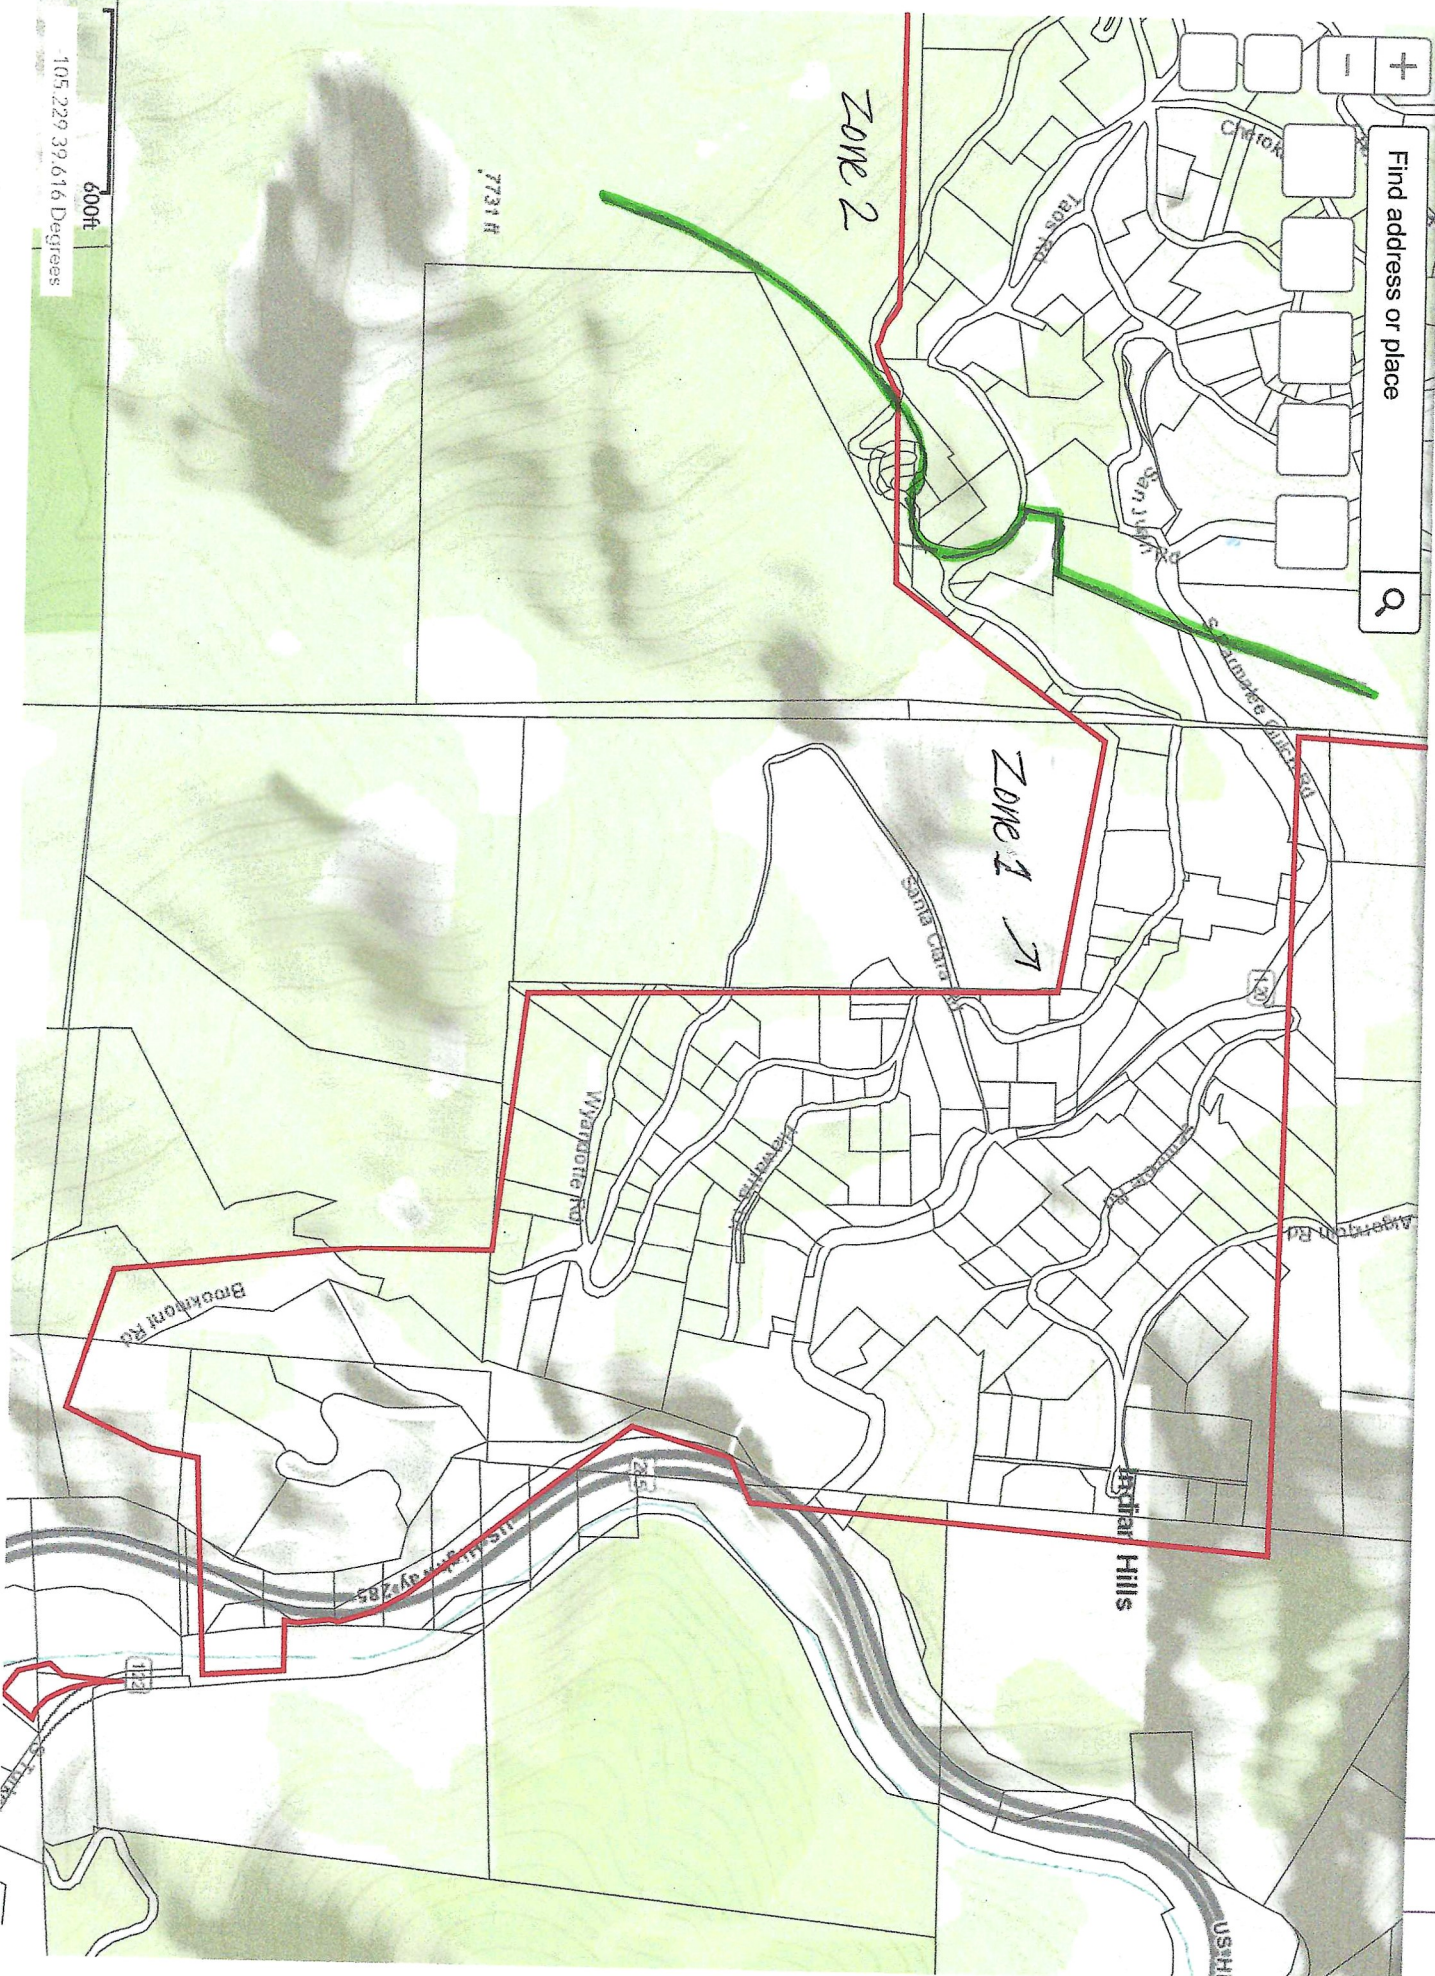

Find address or place

-105.231 39.639 Degrees

0.4mi

Zone 3 / Zone 2 Map

Find address or place

ZONE 3 ↗

ZONE 2

← ZONE 3

↑ ZONE 2

Zone 2 / Zone 1 Map

Find address or place

600ft

-105.229 39.616 Degrees