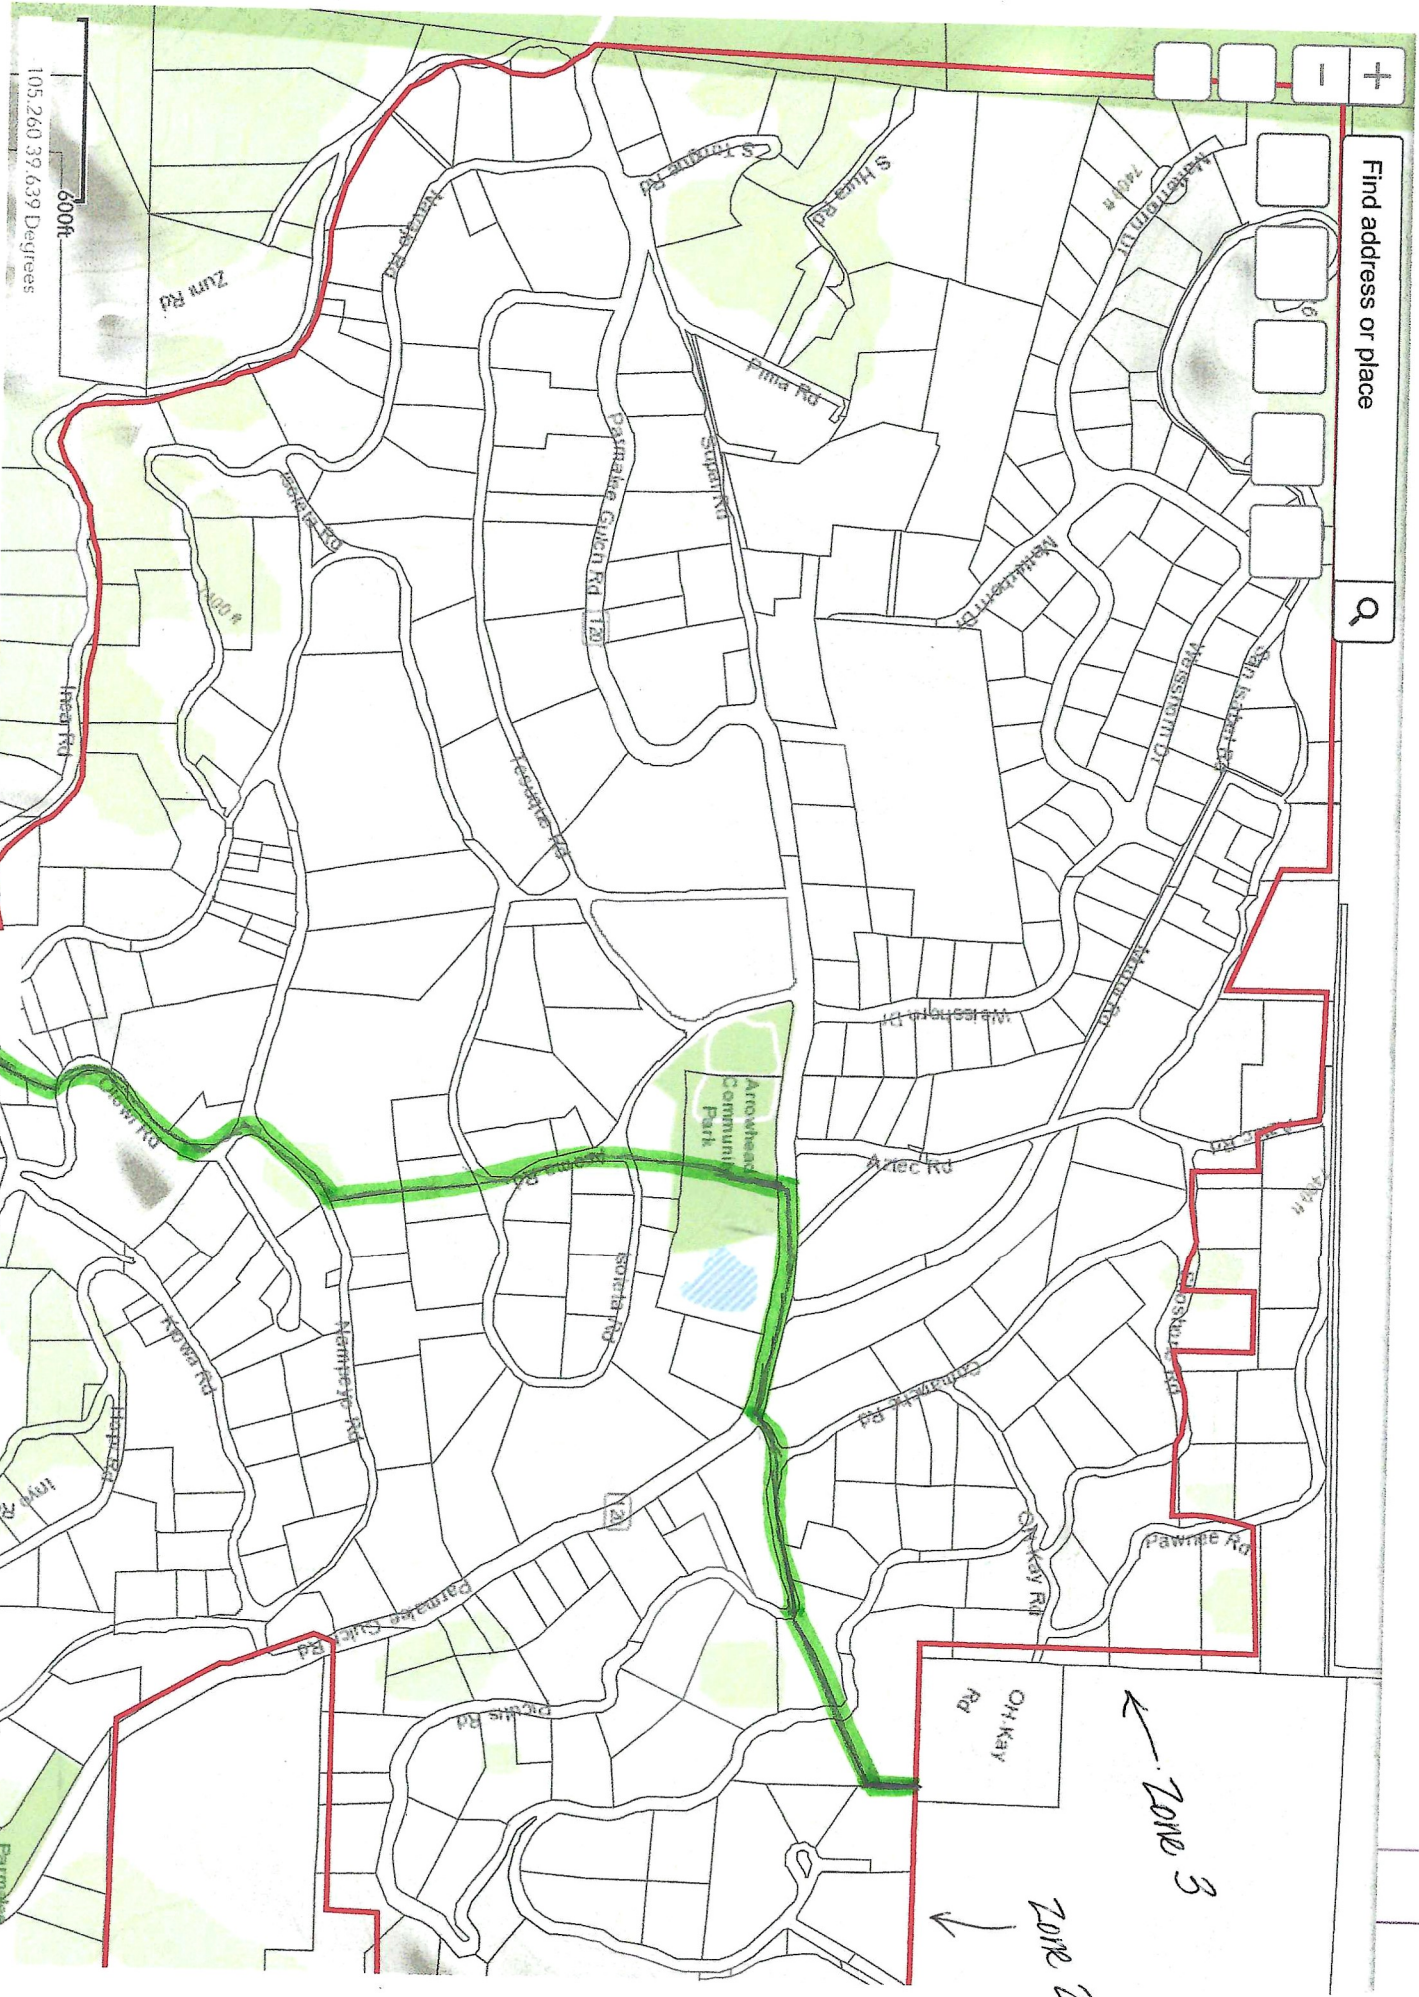

Find address or place

-105.231 39.639 Degrees

0.4mi

Zone 3 / Zone 2 Map

Find address or place

ZONE 3 ↗

ZONE 2

← ZONE 3

↑ ZONE 2

Zone 2 / Zone 1 Map

Find address or place

600ft

-105.229 39.616 Degrees