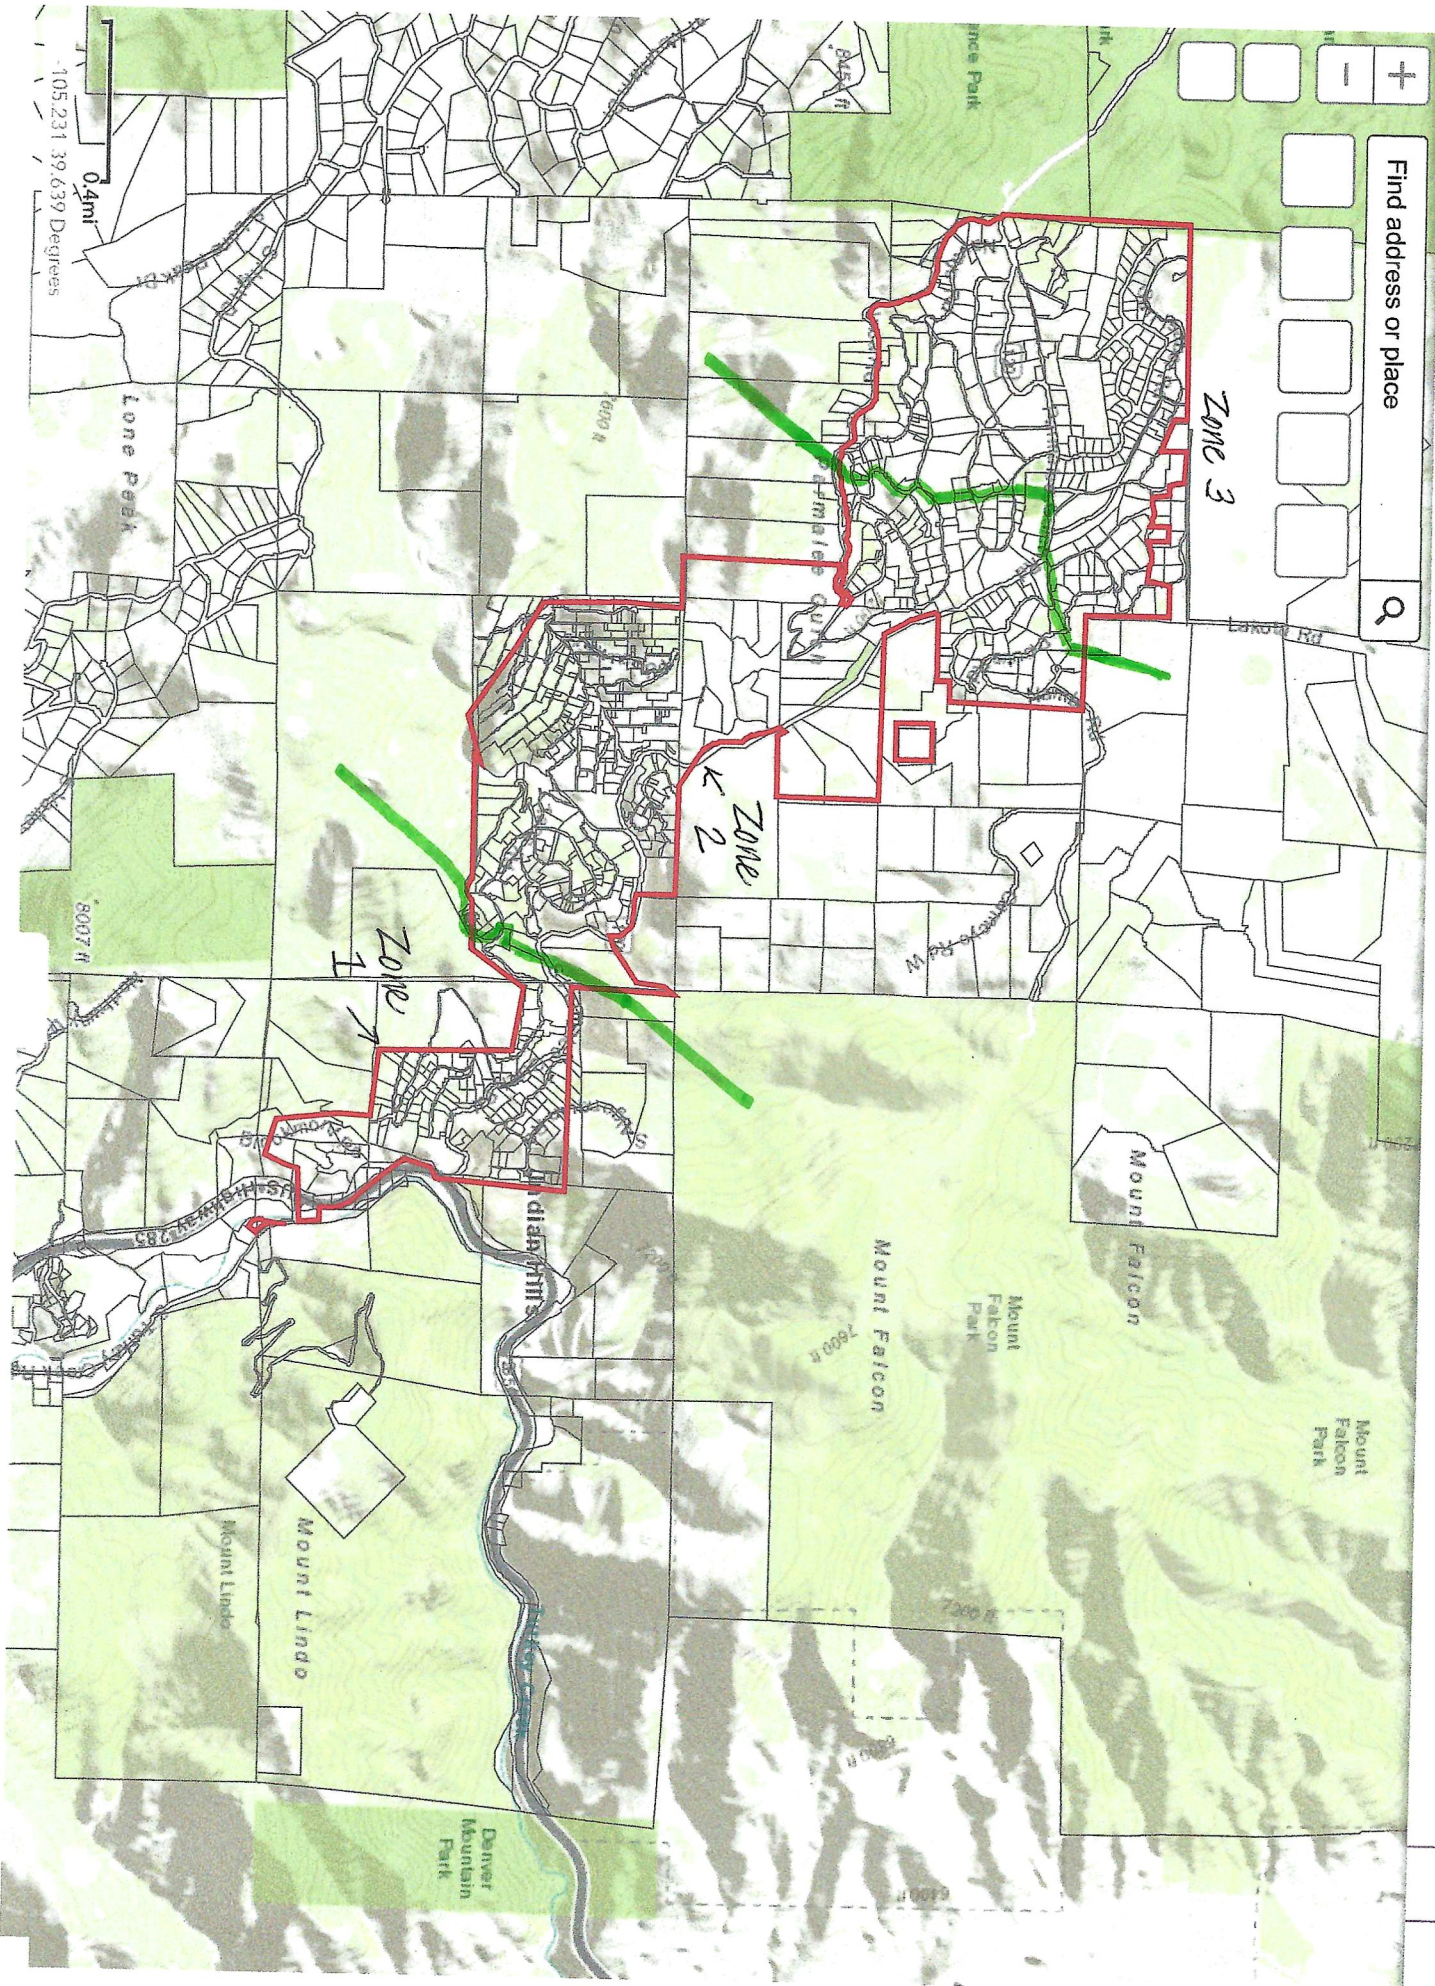

Find address or place

-105.231 39.639 Degrees

0.4mi

Zone 3 / Zone 2 Map

Find address or place

ZONE 3 ↗

ZONE 2

← ZONE 3

↑ ZONE 2

Zone 2 / Zone 1 Map

Find address or place

600ft

-105.229 39.616 Degrees