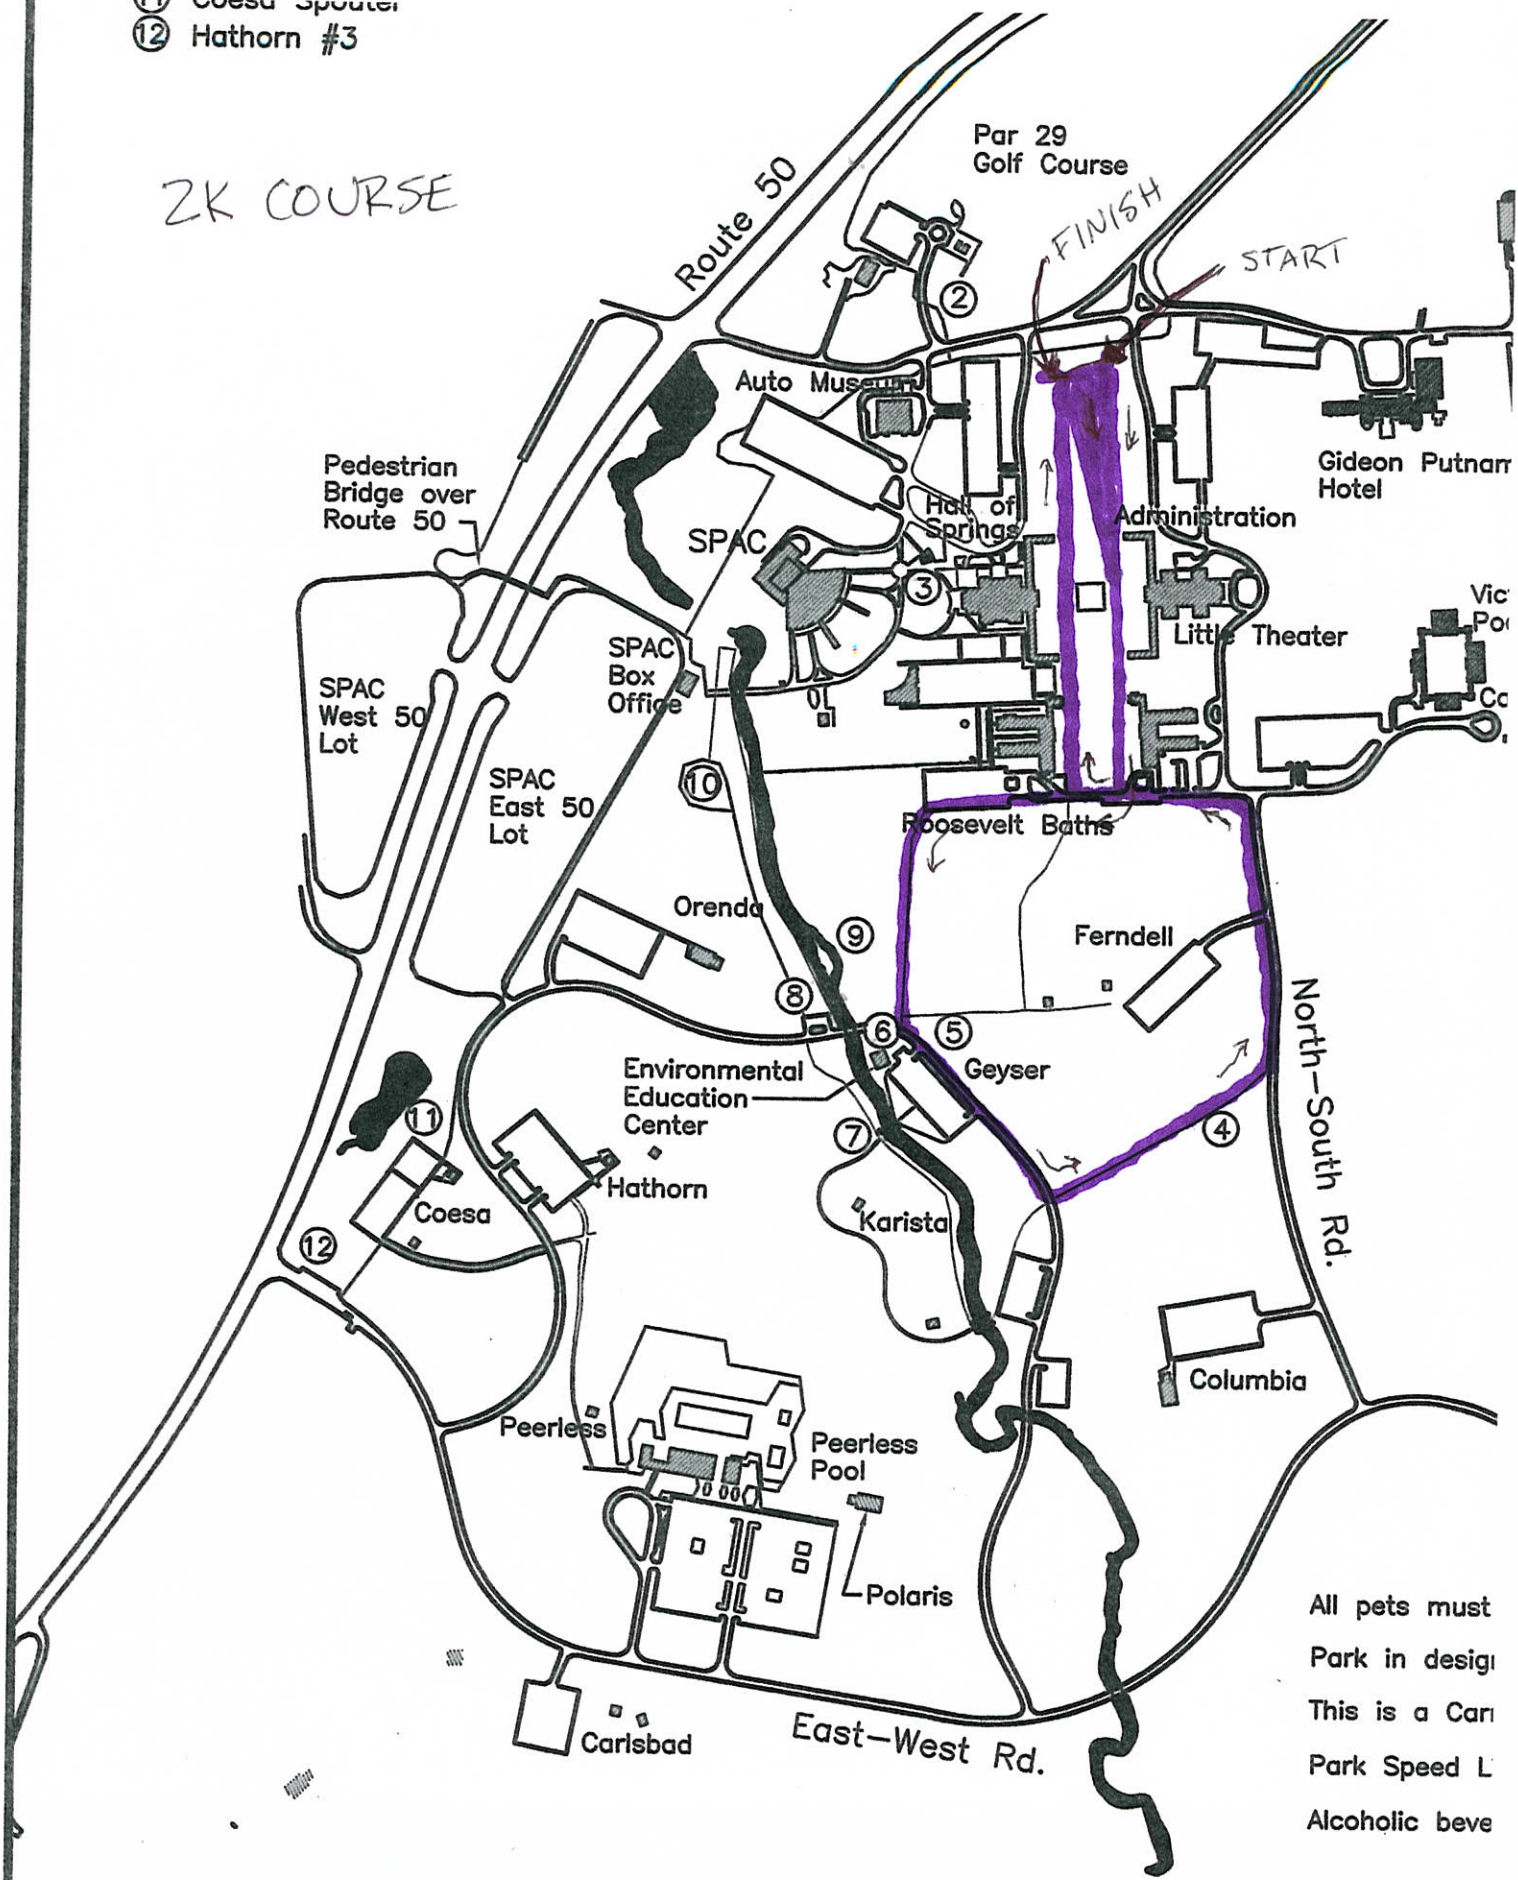

ZK COURSE

All pets must
Park in design
This is a Carri
Park Speed L
Alcoholic beve

* Playgrounds are located in the
Geyser, Hathorn, and Peerless Pool
areas.